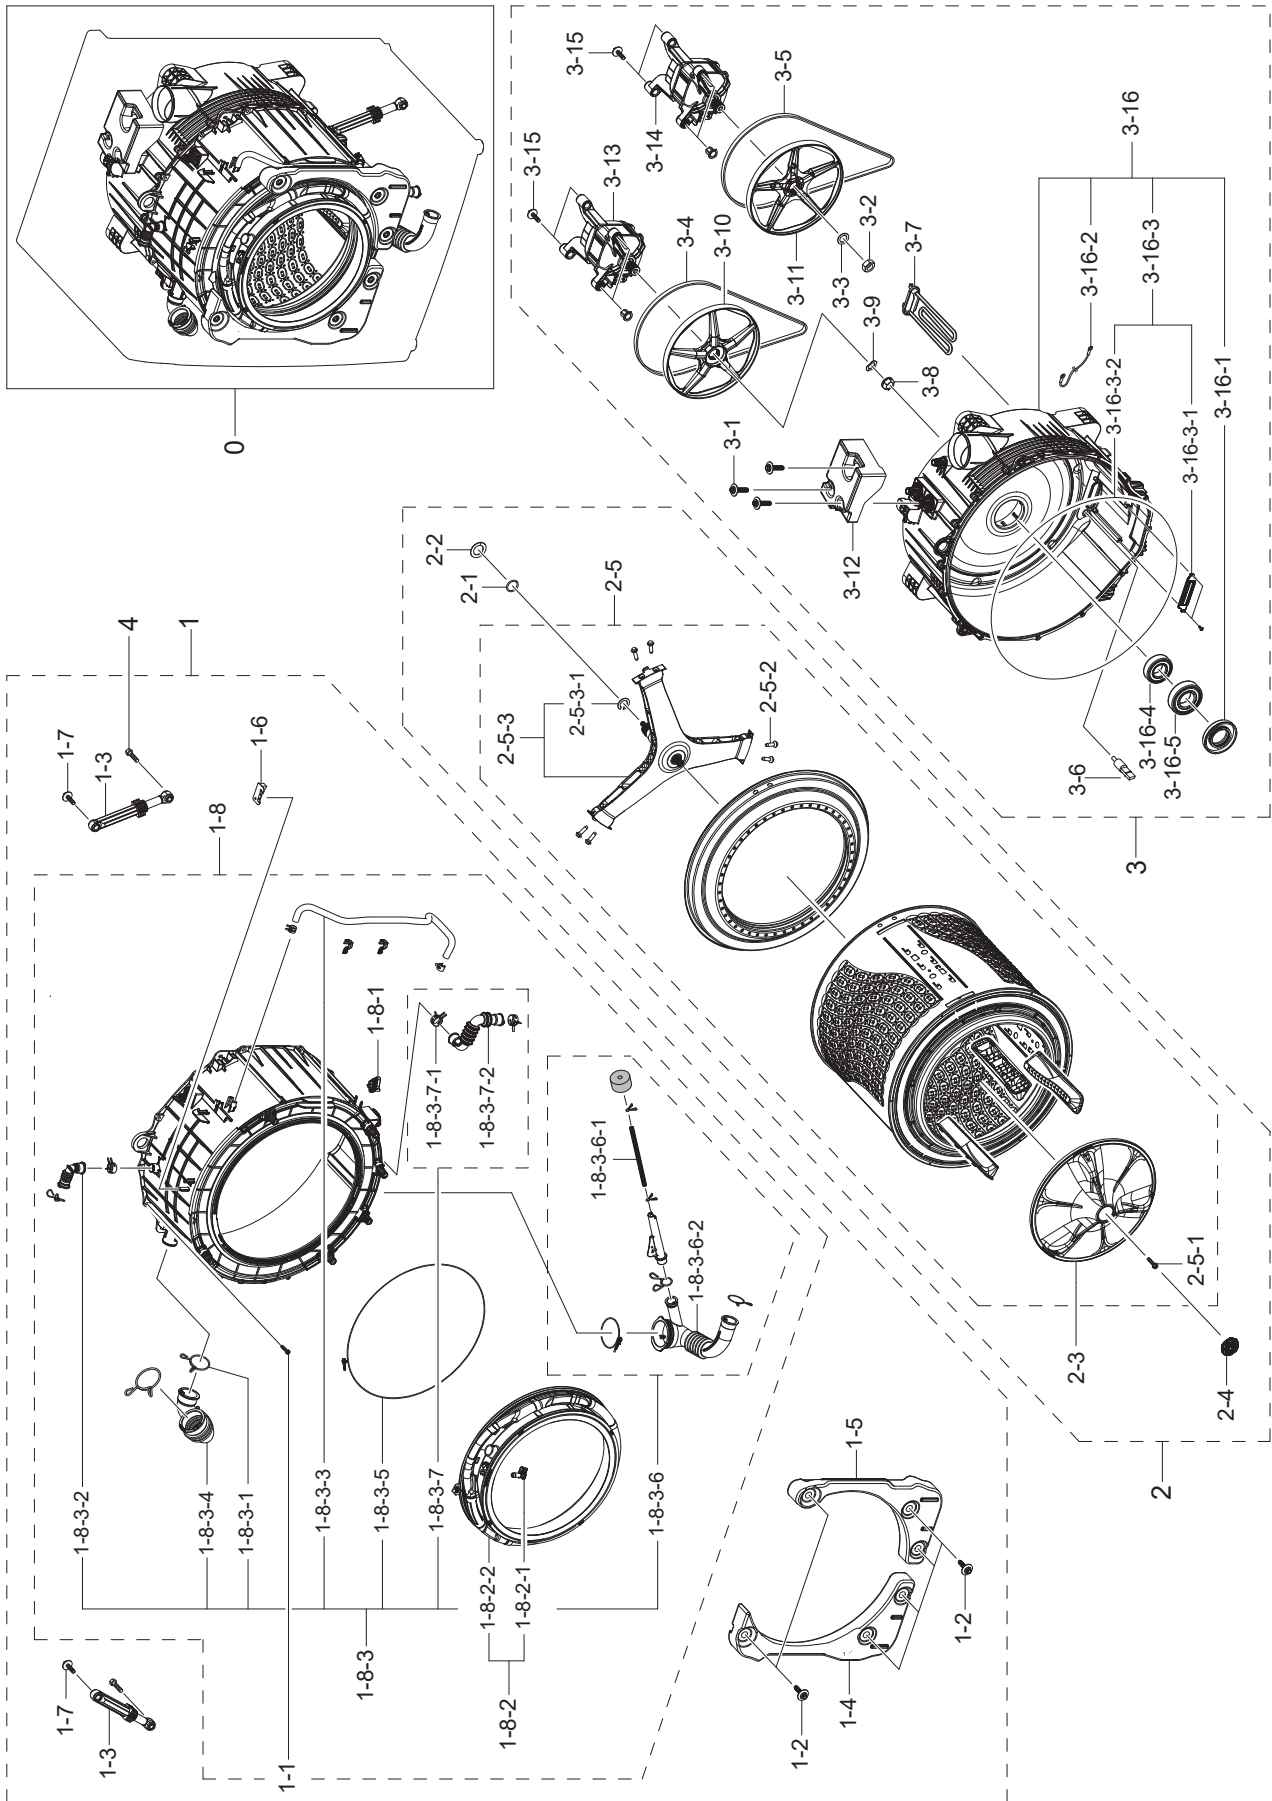

# 1. MAIN (WW90T986DSH/S3)

## 2. ASSY FRAME & COVER PARTS (WW90T986DSH/S3)

### 3. ASSY TUB & DRUM PARTS (WW90T986DSH/S3)

## 4. ASSY FRAME PARTS (WW90T986DSH/S3)

5. ASSY PANEL CONTROL PARTS (WW90T986DSH/S3)