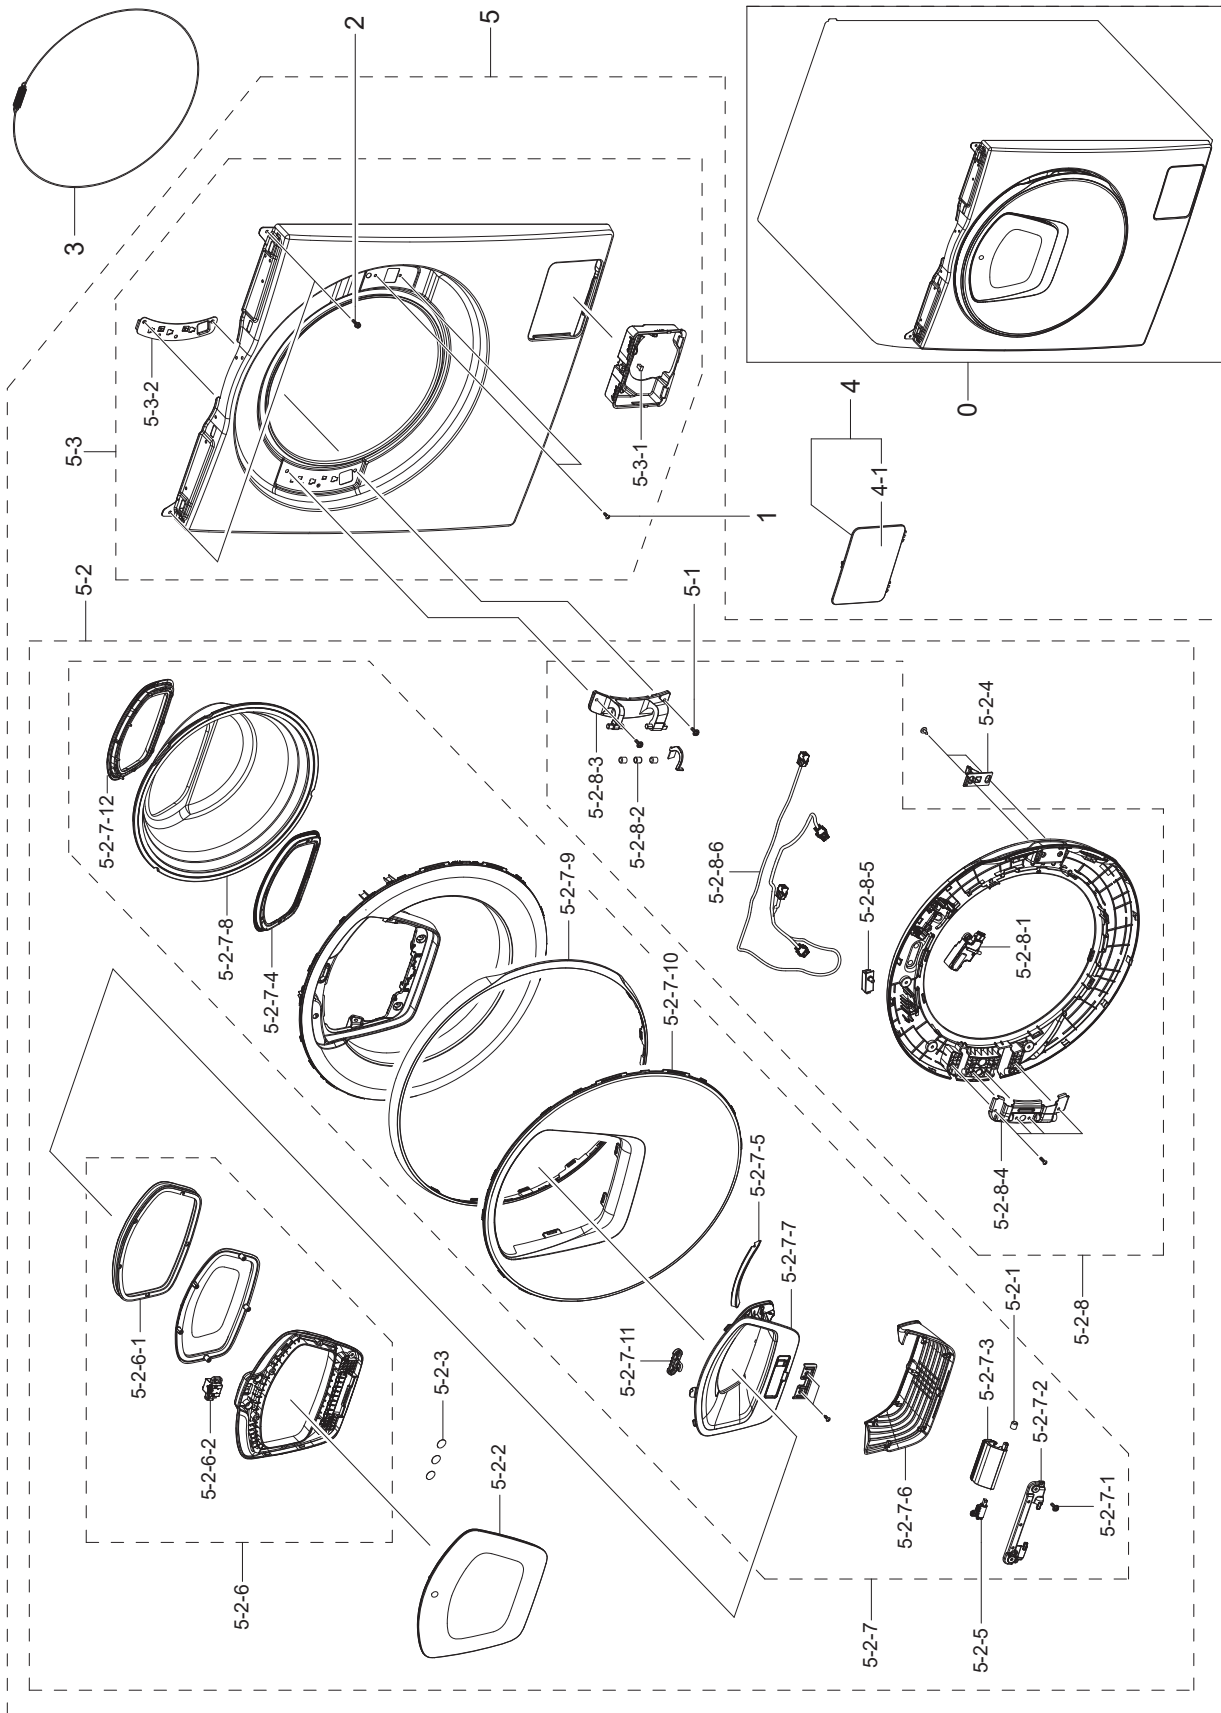

# 1. MAIN (WW90T986DSH/S3)

## 2. ASSY FRAME & COVER PARTS (WW90T986DSH/S3)

### 3. ASSY TUB & DRUM PARTS (WW90T986DSH/S3)

## 4. ASSY FRAME PARTS (WW90T986DSH/S3)

5. ASSY PANEL CONTROL PARTS (WW90T986DSH/S3)