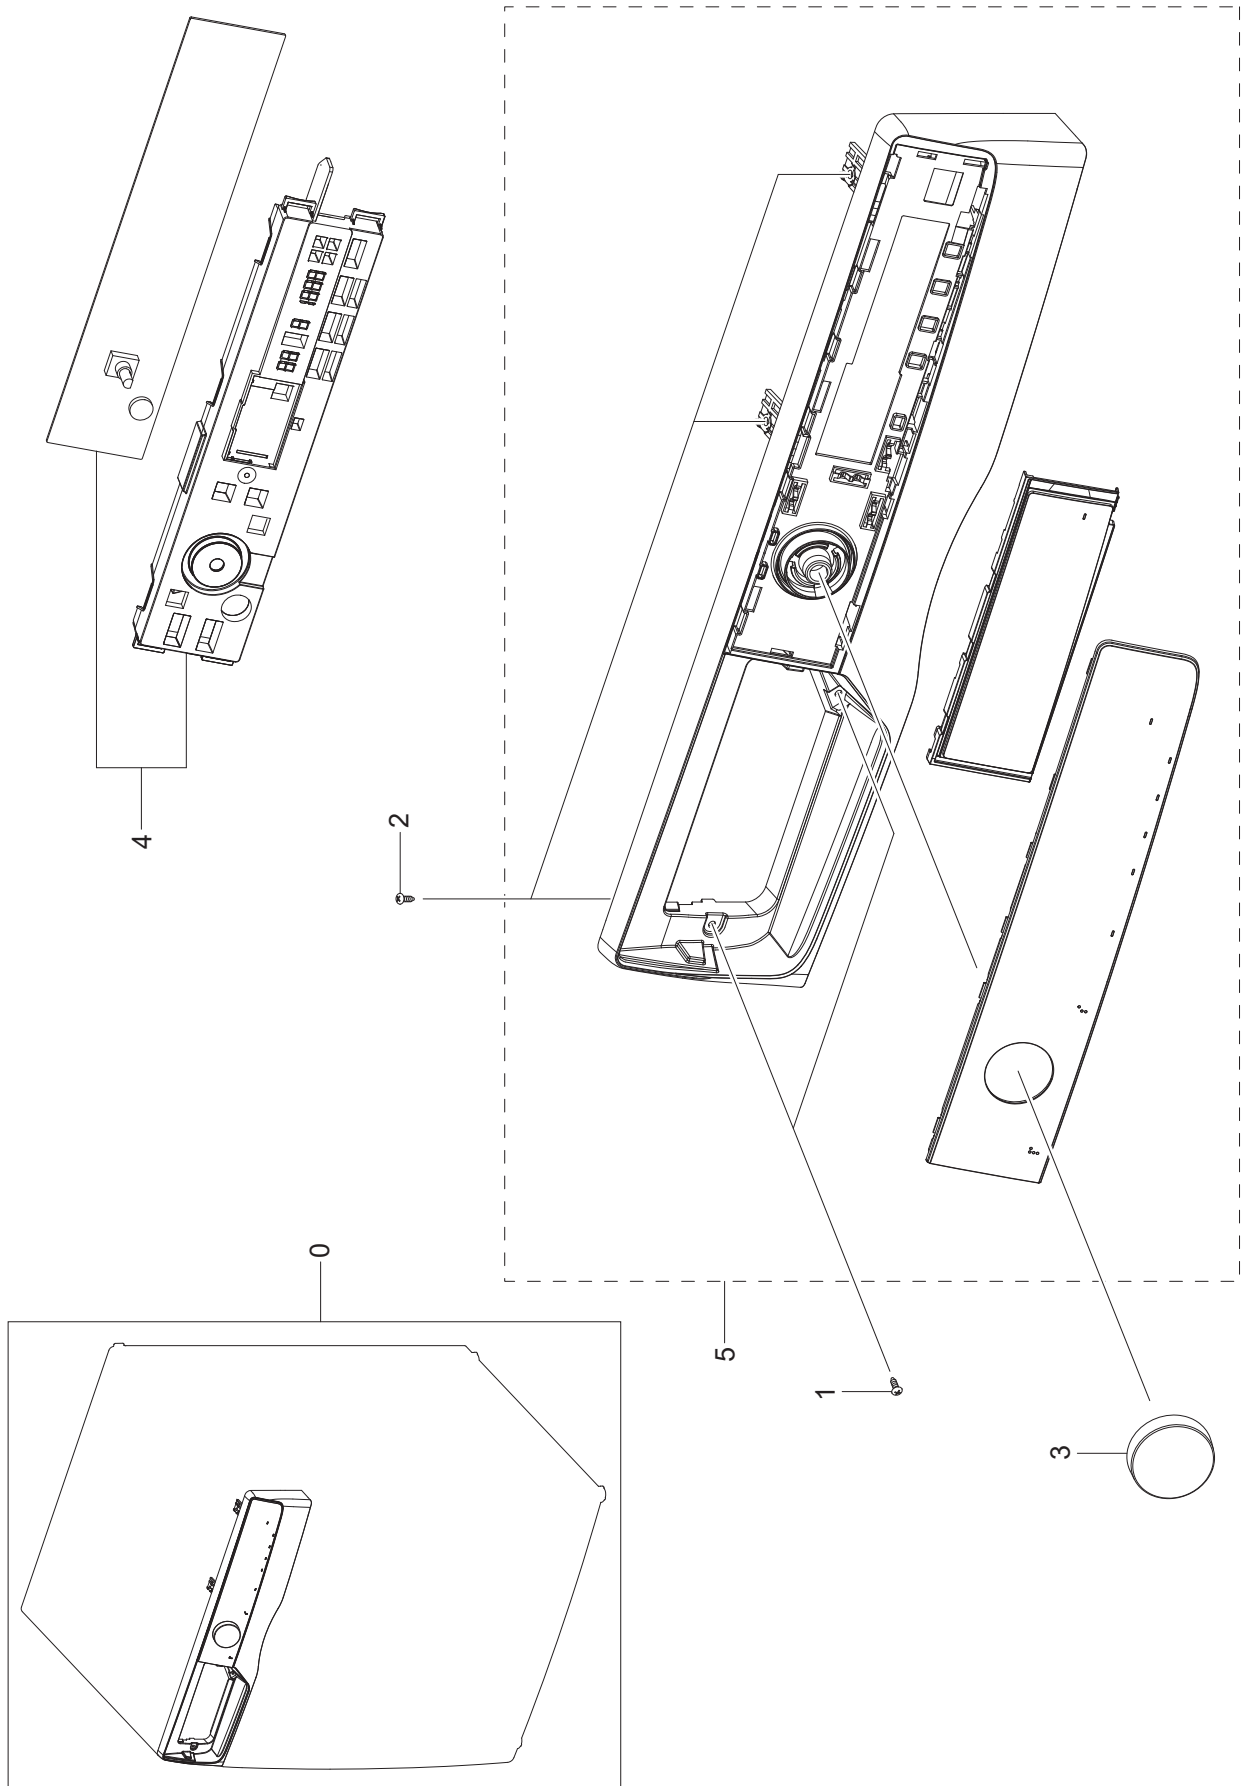

# 1. MAIN (WW90T986DSH/S3)

## 2. ASSY FRAME & COVER PARTS (WW90T986DSH/S3)

### 3. ASSY TUB & DRUM PARTS (WW90T986DSH/S3)

## 4. ASSY FRAME PARTS (WW90T986DSH/S3)

5. ASSY PANEL CONTROL PARTS (WW90T986DSH/S3)