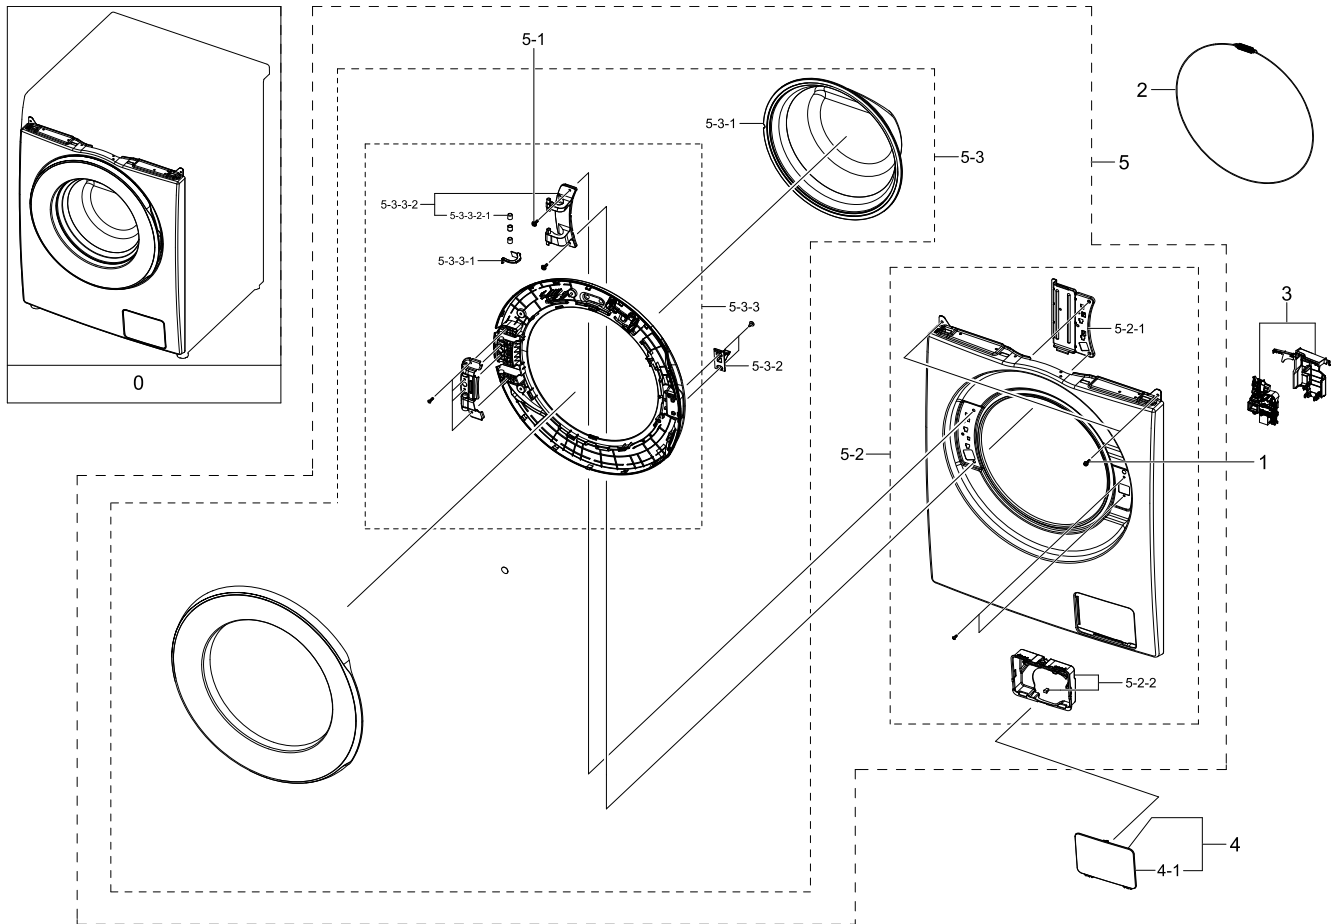

5. Assy Front Parts

Exploded View

Parts List

No.	Lvl.	Loc.	Material Code	Description & Specification	SNA	Qty.
0	1		DC90-28645M	ASSY FRONT PARTS; WW5000T,WW80TA046TH/EU	SNA	1
1	2	W0105	6002-001438	SCREW-TAPPING; HWH,+,NO,1,M5,L12,ZPC(WHT)	SA	2
2	2	W0608	DC91-12078D	ASSY WIRE DIAPHRAGM; HEBA-PJT,-,-,-,-	SA	1
3	2		DC97-22289A	ASSY COVER DOOR SWITCH; WW6000T	SA	1
4	2	M0039	DC97-22290A	ASSY COVER FILTER; WW6000T,ABS,T2.5,DA WH	SA	1
4-1	3		DC63-00920M	COVER FILTER; ADD WASH,ABS,T2.5,DA WHITE,	SA	1
5	2	W0253	DC97-22430E	ASSY FRAME FRONT; U-PJT, NONE ADD WASH,BA	SNA	1
5-1	3	G0425	6009-001522	SCREW-HEX; HWH,+,M5,L16,PASS,STS430,FP,SE	SA	2
5-2	3		DC97-22382C	ASSY FRAME FRONT-MODULE; WW5000T,WW90T534	SA	1
5-2-1	4	W0226	DC61-02584A	BRACKET HINGE; GI-SGCC,T1.4,W127,L178	SA	1