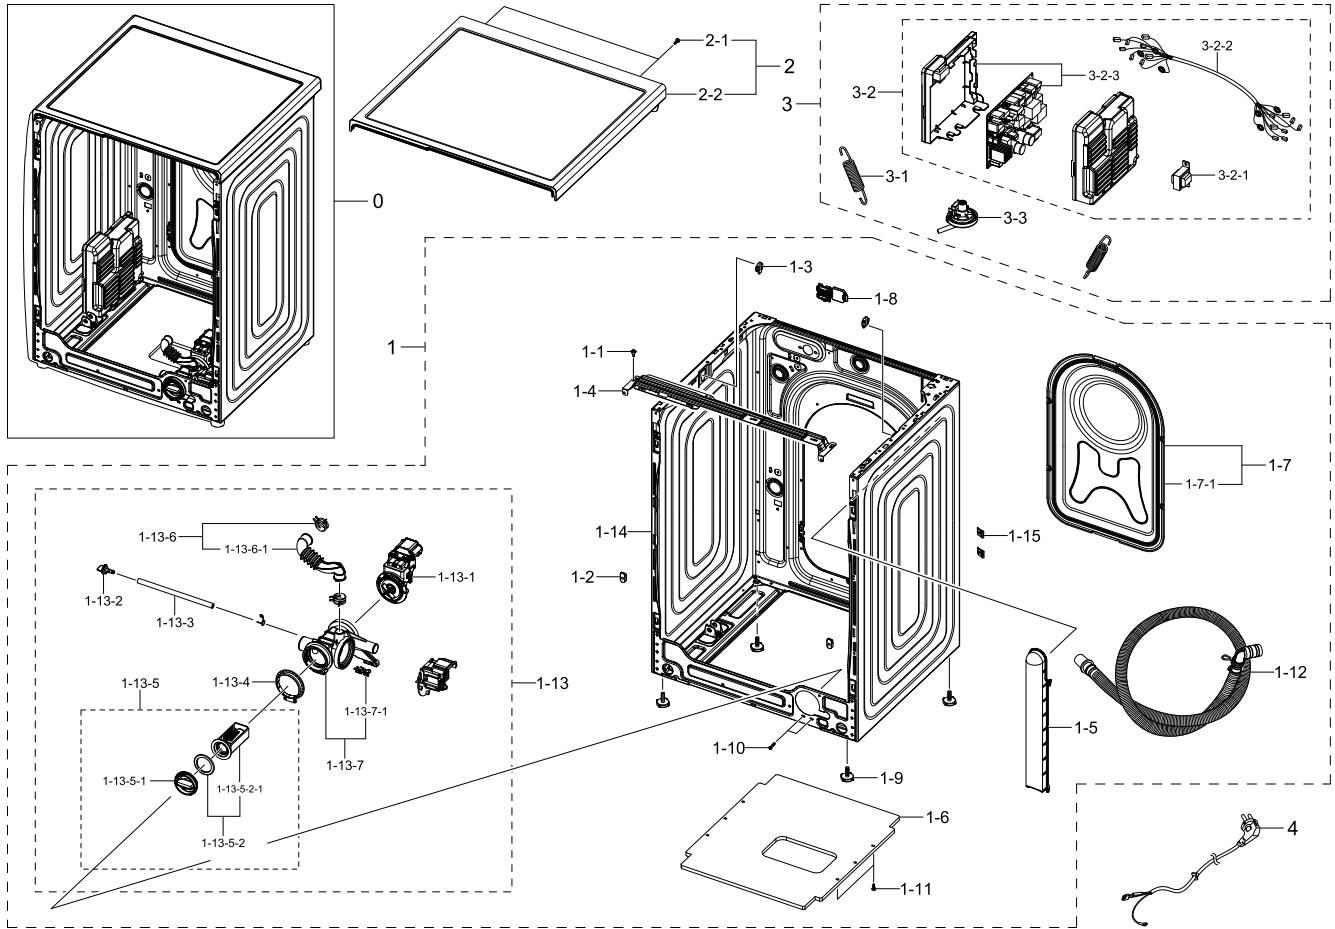

3. Assy Frame & Inner Parts

Exploded View

Parts List

No.	Lvl.	Loc.	Material Code	Description & Specification	SNA	Qty.
1	1		DC90-28642C	ASSY FRAME PARTS; WW5000T,WW90T534DAW/S3	SNA	1
1-1	2	W0102	6009-001240	SCREW-SPECIAL; TH,+,M5,L13.5,ZPC(WHT),SWR	SA	2
1-2	2		DC61-01901A	GUIDE FRAME FRONT; ALL MODEL,POM,K300,NAT	SNA	2
1-3	2	WI0266	DC61-02065A	GUIDE SPRING; WF448AAG/XXA,POM,T4,W24,L36	SA	2
1-4	2	W0248	DC61-03467A	FRAME PLATE-UP; WF-F500E,GI-SGCC,T1,L581,	SA	1
1-5	2		DC61-05003A	GUIDE HOSE DRAIN; F500E Platform,ABS,T2.6	SNA	1
1-6	2	W0629	DC61-20001B	SHUTTER; F500E Platform, VE,PP,J550S,NATU	SA	1
1-7	2	G0430	DC97-22389A	ASSY COVER BACK; WW6000T,WW90T684DLH/S1	SA	1
1-7-1	3		DC63-01034D	COVER BACK; W6000J,GI-SGCC,T0.35	SA	1
1-8	2		DC63-02181A	COVER CONNECTOR; WW5500K (SEHC),PP,HB,NAT	SA	1

4. Assy Tub & Drum Parts

Exploded View

Parts List

No.	Lvl.	Loc.	Material Code	Description & Specification	SNA	Qty.
1	1		DC90-28646C	ASSY TUB FRONT PARTS; WW5000T,WW90T534DAW	SNA	1
1-1	2	G0049	6009-001367	BOLT-HEX; M6.5,L32,ZPC(WHT),HWH,+,SWRCH18	SA	15
1-2	2		DC66-00470G	DAMPER SHOCK-MODULE; 24" Drum,PP/RUBBER/S	SA	2
1-3	2		DC67-01109B	WEIGHT BALANCER-LEFT MODULE; WW6000T,CONC	SA	1
1-4	2		DC67-01110B	WEIGHT BALANCER-RIGHT MODULE; WW6000T,CON	SA	1
1-5	2	W0601	DC97-14263A	ASSY BOLT; MOTOR/BOLT(M8)+WASHER(OD27.5),	SA	8
1-6	2	G0048	DC97-22380C	ASSY TUB FRONT-MODULE; WW5000T,BUBBLE,NON	SNA	1
1-6-1	3	W0744	DC65-00021A	CLAMPER HOSE-JOINT; HEBA PJT,HSWR	SA	1

6. Assy Panel Control Parts

Exploded View

Parts List

No.	Lvl.	Loc.	Material Code	Description & Specification	SNA	Qty.
0	1		DC90-28641Y	ASSY PANEL CONTROL PARTS; WW5000T,WW90T53	SNA	1
1	2	W0105	6002-000445	SCREW-TAPPING; TH,+,NO,2,M4,L18,PASS,STS4	SNA	2
2	2	WX0441	6002-000520	SCREW-TAPPING; TH,+,2,M4,L12,ZPC(WHT),SWR	SNA	2
3	2		DC64-03921A	KNOB ENCODER; A1 SIMPLE,ABS,HB,NATURAL,CH	SA	1
4	2		DC92-02642N	ASSY MODULE; FWM_Touch Display,WW5500T,8k	SA	1
5	2	W0478	DC97-22404C	ASSY PANEL CONTROL-MODULE; WW5000T,BASIC	SA	1