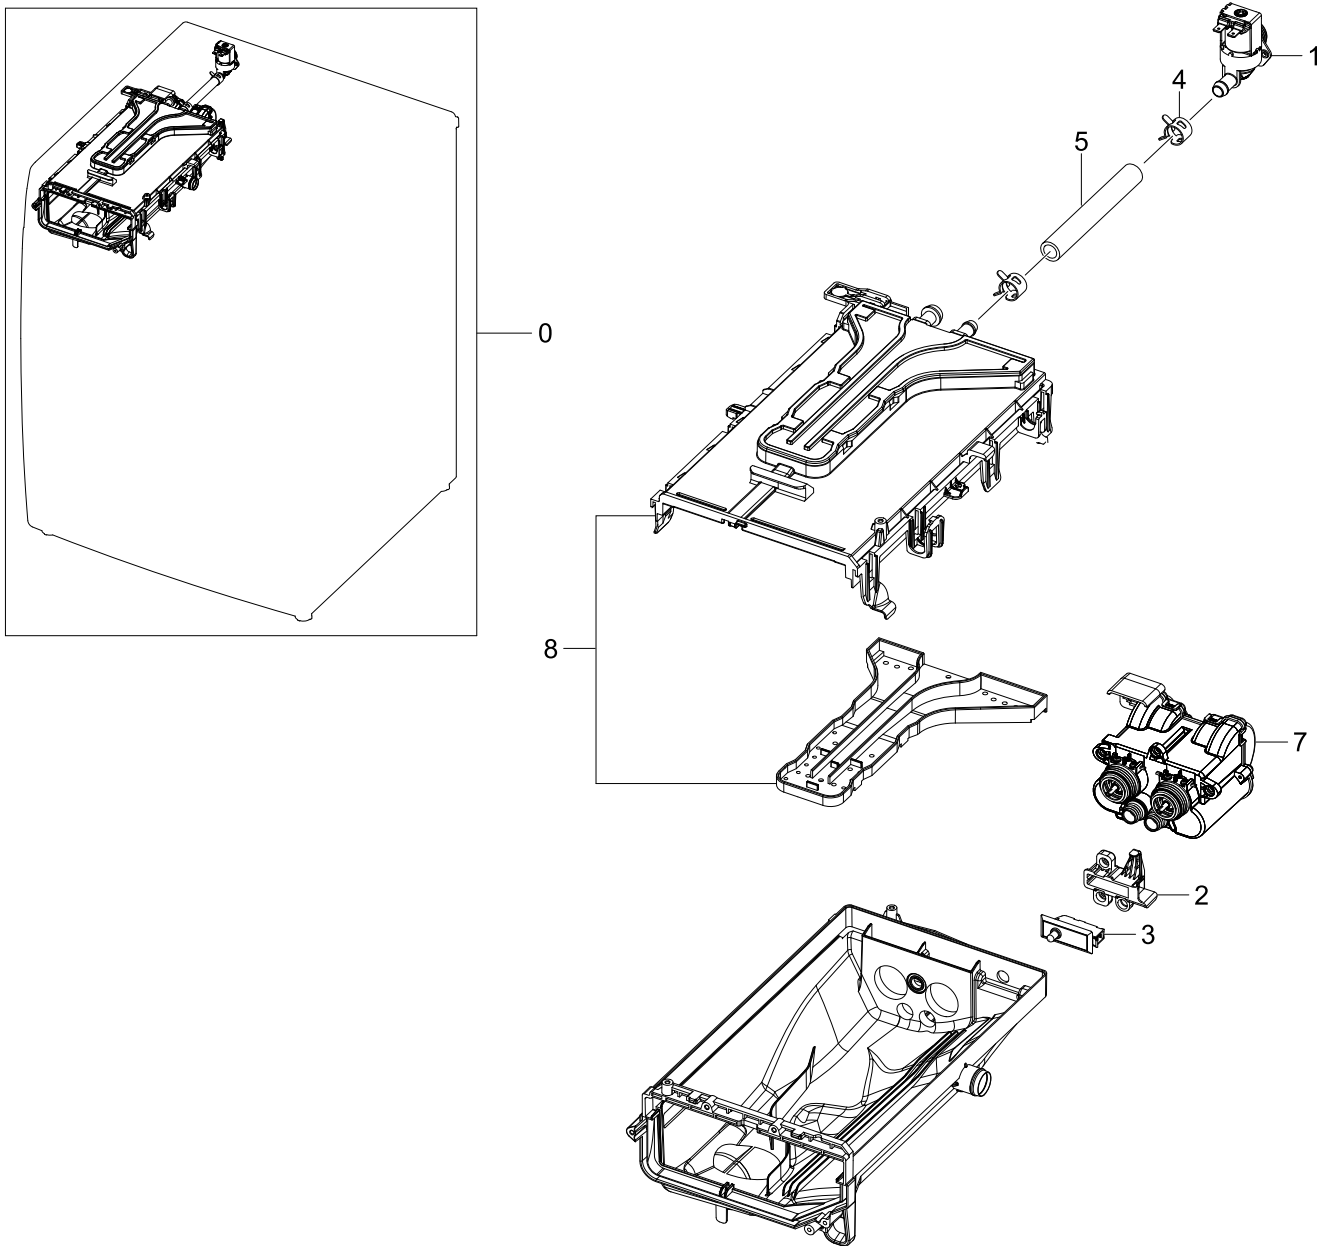

8. Assy Housing Drawer

Exploded View

Parts List

No.	Lvl.	Loc.	Material Code	Description & Specification	SNA	Qty.
0	2	W0163	DC97-22238E	ASSY HOUSING DRAWER-MODULE; U-PJT (F500),	SA	1
1	3		DC33-01007B	VALVE WATER; DC12V,Bracket,mm,#250,1,1,11	SA	1
2	3		DC63-02160A	COVER DOOR SWITCH; WW10M86DQOO/EU,PP+TD30	SA	1
3	3		DC64-00828H	SWITCH DOOR; AC125-250V,0.75-1.5A,1BUTTON	SA	1
4	3	W0615	DC65-00008A	CLAMPER HOSE; SEW-DR605,SK5,ID14.2/T0.9	SA	2