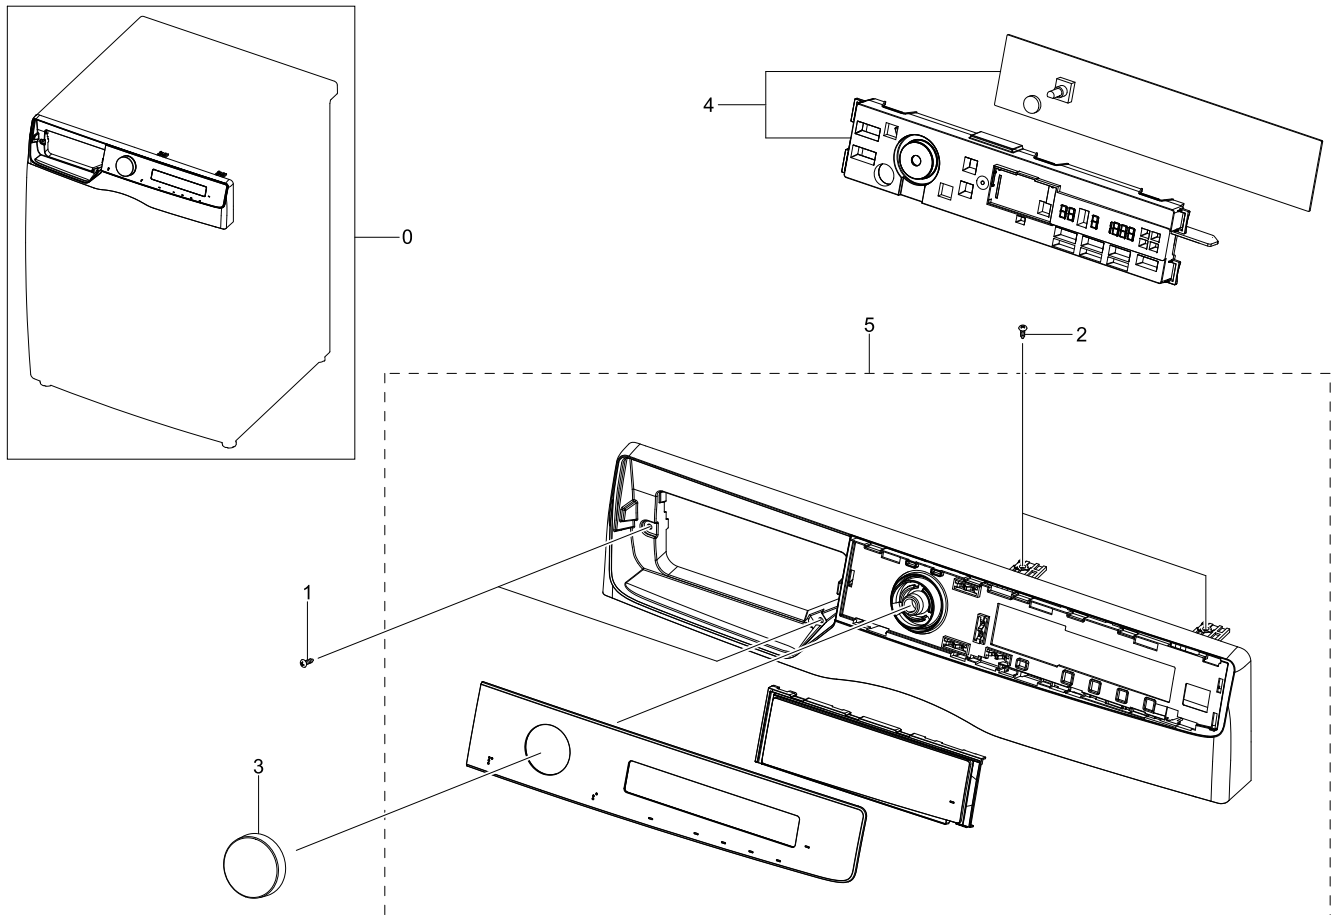

4. Assy Tub & Drum Parts

Exploded View

Parts List

No.	Lvl.	Loc.	Material Code	Description & Specification	SNA	Qty.
1	1		DC90-28646C	ASSY TUB FRONT PARTS; WW5000T,WW90T534DAW	SNA	1
1-1	2	G0049	6009-001367	BOLT-HEX; M6.5,L32,ZPC(WHT),HWH,+,SWRCH18	SA	15
1-2	2		DC66-00470G	DAMPER SHOCK-MODULE; 24" Drum,PP/RUBBER/S	SA	2
1-3	2		DC67-01109B	WEIGHT BALANCER-LEFT MODULE; WW6000T,CONC	SA	1
1-4	2		DC67-01110B	WEIGHT BALANCER-RIGHT MODULE; WW6000T,CON	SA	1
1-5	2	W0601	DC97-14263A	ASSY BOLT; MOTOR/BOLT(M8)+WASHER(OD27.5),	SA	8
1-6	2	G0048	DC97-22380C	ASSY TUB FRONT-MODULE; WW5000T,BUBBLE,NON	SNA	1
1-6-1	3	W0744	DC65-00021A	CLAMPER HOSE-JOINT; HEBA PJT,HSWR	SA	1

5. Assy Front Parts

Exploded View

Parts List

No.	Lvl.	Loc.	Material Code	Description & Specification	SNA	Qty.
0	1		DC90-28645M	ASSY FRONT PARTS; WW5000T,WW80TA046TH/EU	SNA	1
1	2	W0105	6002-001438	SCREW-TAPPING; HWH,+,NO,1,M5,L12,ZPC(WHT)	SA	2
2	2	W0608	DC91-12078D	ASSY WIRE DIAPHRAGM; HEBA-PJT,-,-,-,-	SA	1
3	2		DC97-22289A	ASSY COVER DOOR SWITCH; WW6000T	SA	1
4	2	M0039	DC97-22290A	ASSY COVER FILTER; WW6000T,ABS,T2.5,DA WH	SA	1
4-1	3		DC63-00920M	COVER FILTER; ADD WASH,ABS,T2.5,DA WHITE,	SA	1
5	2	W0253	DC97-22430E	ASSY FRAME FRONT; U-PJT, NONE ADD WASH,BA	SNA	1
5-1	3	G0425	6009-001522	SCREW-HEX; HWH,+,M5,L16,PASS,STS430,FP,SE	SA	2
5-2	3		DC97-22382C	ASSY FRAME FRONT-MODULE; WW5000T,WW90T534	SA	1
5-2-1	4	W0226	DC61-02584A	BRACKET HINGE; GI-SGCC,T1.4,W127,L178	SA	1

6. Assy Panel Control Parts

Exploded View

Parts List

No.	Lvl.	Loc.	Material Code	Description & Specification	SNA	Qty.
0	1		DC90-28641Y	ASSY PANEL CONTROL PARTS; WW5000T,WW90T53	SNA	1
1	2	W0105	6002-000445	SCREW-TAPPING; TH,+,NO,2,M4,L18,PASS,STS4	SNA	2
2	2	WX0441	6002-000520	SCREW-TAPPING; TH,+,2,M4,L12,ZPC(WHT),SWR	SNA	2
3	2		DC64-03921A	KNOB ENCODER; A1 SIMPLE,ABS,HB,NATURAL,CH	SA	1
4	2		DC92-02642N	ASSY MODULE; FWM_Touch Display,WW5500T,8k	SA	1
5	2	W0478	DC97-22404C	ASSY PANEL CONTROL-MODULE; WW5000T,BASIC	SA	1