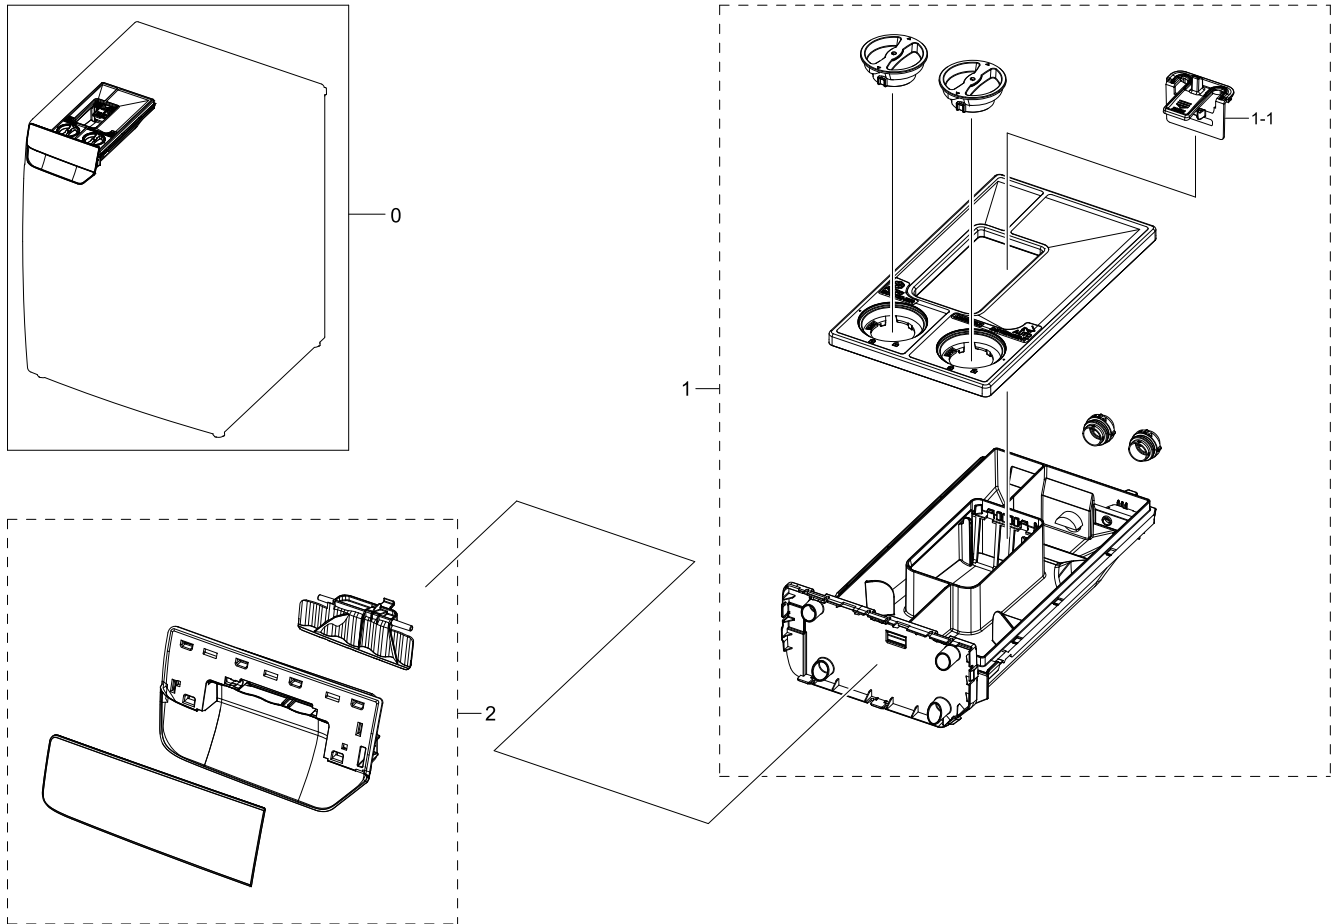

4. Assy Tub & Drum Parts

Exploded View

Parts List

No.	Lvl.	Loc.	Material Code	Description & Specification	SNA	Qty.
1	1		DC90-28646C	ASSY TUB FRONT PARTS; WW5000T,WW90T534DAW	SNA	1
1-1	2	G0049	6009-001367	BOLT-HEX; M6.5,L32,ZPC(WHT),HWH,+,SWRCH18	SA	15
1-2	2		DC66-00470G	DAMPER SHOCK-MODULE; 24" Drum,PP/RUBBER/S	SA	2
1-3	2		DC67-01109B	WEIGHT BALANCER-LEFT MODULE; WW6000T,CONC	SA	1
1-4	2		DC67-01110B	WEIGHT BALANCER-RIGHT MODULE; WW6000T,CON	SA	1
1-5	2	W0601	DC97-14263A	ASSY BOLT; MOTOR/BOLT(M8)+WASHER(OD27.5),	SA	8
1-6	2	G0048	DC97-22380C	ASSY TUB FRONT-MODULE; WW5000T,BUBBLE,NON	SNA	1
1-6-1	3	W0744	DC65-00021A	CLAMPER HOSE-JOINT; HEBA PJT,HSWR	SA	1

6. Assy Panel Control Parts

Exploded View

Parts List

No.	Lvl.	Loc.	Material Code	Description & Specification	SNA	Qty.
0	1		DC90-28641Y	ASSY PANEL CONTROL PARTS; WW5000T,WW90T53	SNA	1
1	2	W0105	6002-000445	SCREW-TAPPING; TH,+,NO,2,M4,L18,PASS,STS4	SNA	2
2	2	WX0441	6002-000520	SCREW-TAPPING; TH,+,2,M4,L12,ZPC(WHT),SWR	SNA	2
3	2		DC64-03921A	KNOB ENCODER; A1 SIMPLE,ABS,HB,NATURAL,CH	SA	1
4	2		DC92-02642N	ASSY MODULE; FWM_Touch Display,WW5500T,8k	SA	1
5	2	W0478	DC97-22404C	ASSY PANEL CONTROL-MODULE; WW5000T,BASIC	SA	1

7. Assy Drawer Parts

Exploded View

Parts List

No.	Lvl.	Loc.	Material Code	Description & Specification	SNA	Qty.
0	2	W0216	DC97-22381C	ASSY DRAWER-MODULE; WW5000T,WW90T534DAT/S	SA	1
1	3	W0216	DC97-22236A	ASSY DRAWER; U-PJT,WW7000T,24inch	SA	1
1-1	4		DC67-00928A	CAP GUIDE WATER; WW8800M,PP+TD30%,MT43,Ho	SA	1
2	3	W0158	DC97-22237R	ASSY PANEL DRAWER; U-PJT,WW90T534DAT/S7,A	SA	1