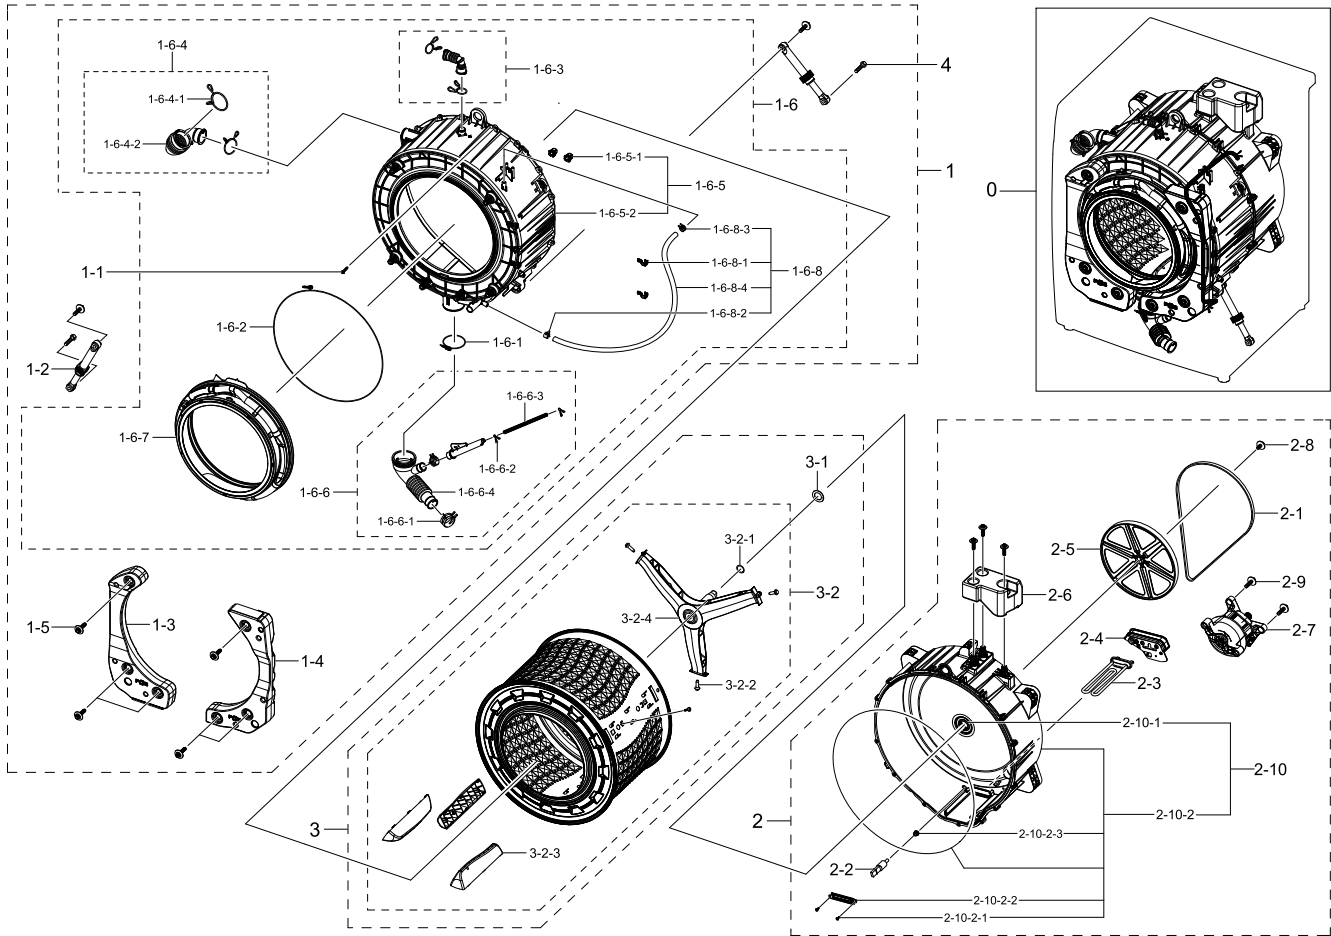

3. Assy Frame & Inner Parts

Exploded View

Parts List

No.	Lvl.	Loc.	Material Code	Description & Specification	SNA	Qty.
1	1		DC90-28642C	ASSY FRAME PARTS; WW5000T,WW90T534DAW/S3	SNA	1
1-1	2	W0102	6009-001240	SCREW-SPECIAL; TH,+,M5,L13.5,ZPC(WHT),SWR	SA	2
1-2	2		DC61-01901A	GUIDE FRAME FRONT; ALL MODEL,POM,K300,NAT	SNA	2
1-3	2	WI0266	DC61-02065A	GUIDE SPRING; WF448AAG/XXA,POM,T4,W24,L36	SA	2
1-4	2	W0248	DC61-03467A	FRAME PLATE-UP; WF-F500E,GI-SGCC,T1,L581,	SA	1
1-5	2		DC61-05003A	GUIDE HOSE DRAIN; F500E Platform,ABS,T2.6	SNA	1
1-6	2	W0629	DC61-20001B	SHUTTER; F500E Platform, VE,PP,J550S,NATU	SA	1
1-7	2	G0430	DC97-22389A	ASSY COVER BACK; WW6000T,WW90T684DLH/S1	SA	1
1-7-1	3		DC63-01034D	COVER BACK; W6000J,GI-SGCC,T0.35	SA	1
1-8	2		DC63-02181A	COVER CONNECTOR; WW5500K (SEHC),PP,HB,NAT	SA	1

4. Assy Tub & Drum Parts

Exploded View

Parts List

No.	Lvl.	Loc.	Material Code	Description & Specification	SNA	Qty.
1	1		DC90-28646C	ASSY TUB FRONT PARTS; WW5000T,WW90T534DAW	SNA	1
1-1	2	G0049	6009-001367	BOLT-HEX; M6.5,L32,ZPC(WHT),HWH,+,SWRCH18	SA	15
1-2	2		DC66-00470G	DAMPER SHOCK-MODULE; 24" Drum,PP/RUBBER/S	SA	2
1-3	2		DC67-01109B	WEIGHT BALANCER-LEFT MODULE; WW6000T,CONC	SA	1
1-4	2		DC67-01110B	WEIGHT BALANCER-RIGHT MODULE; WW6000T,CON	SA	1
1-5	2	W0601	DC97-14263A	ASSY BOLT; MOTOR/BOLT(M8)+WASHER(OD27.5),	SA	8
1-6	2	G0048	DC97-22380C	ASSY TUB FRONT-MODULE; WW5000T,BUBBLE,NON	SNA	1
1-6-1	3	W0744	DC65-00021A	CLAMPER HOSE-JOINT; HEBA PJT,HSWR	SA	1

6. Assy Panel Control Parts

Exploded View

Parts List

No.	Lvl.	Loc.	Material Code	Description & Specification	SNA	Qty.
0	1		DC90-28641Y	ASSY PANEL CONTROL PARTS; WW5000T,WW90T53	SNA	1
1	2	W0105	6002-000445	SCREW-TAPPING; TH,+,NO,2,M4,L18,PASS,STS4	SNA	2
2	2	WX0441	6002-000520	SCREW-TAPPING; TH,+,2,M4,L12,ZPC(WHT),SWR	SNA	2
3	2		DC64-03921A	KNOB ENCODER; A1 SIMPLE,ABS,HB,NATURAL,CH	SA	1
4	2		DC92-02642N	ASSY MODULE; FWM_Touch Display,WW5500T,8k	SA	1
5	2	W0478	DC97-22404C	ASSY PANEL CONTROL-MODULE; WW5000T,BASIC	SA	1