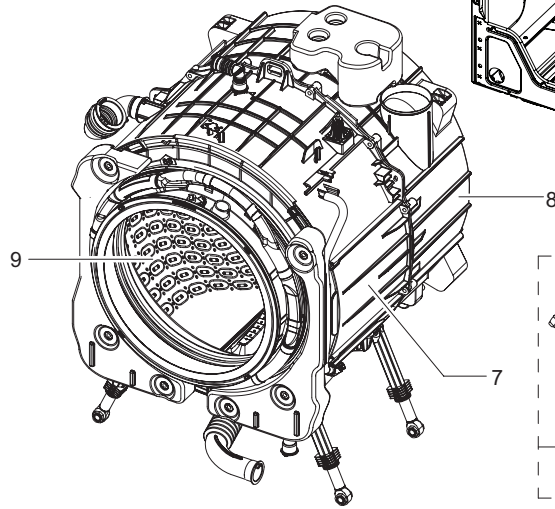

0

(Hot + Cold)

(Option)

(Cold Only)

4

1

2

(Hot)

(Option)

8

9

7

5

6

3

10						
	10-1	10-2	10-3	10-4	10-5	10-6

(Cold)

2. ASSY FRAME & COVER PARTS (WW90M6450PW/EF)

4. Exploded views and Parts list

4. ASSY FRAME PARTS (WW90M6450PW/EF)

5. ASSY PANEL CONTROL PARTS (WW90M645OPW/EF)

6.ASSY DRAWER PARTS (WW90M645OPW/EF)