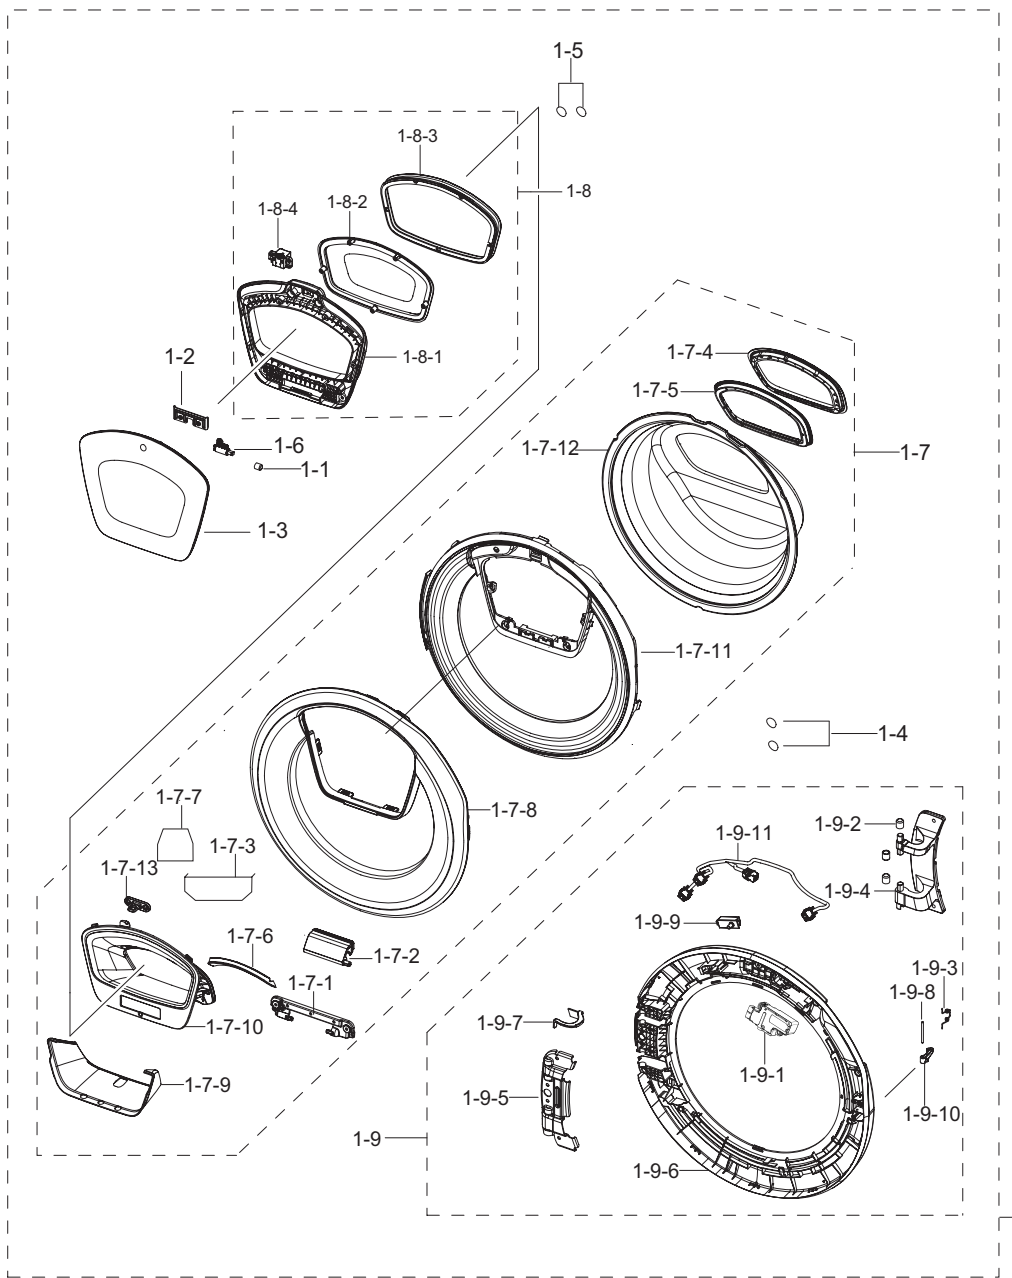

(Option)

8

9

7

5

6

3

10						
	10-1	10-2	10-3	10-4	10-5	10-6

(Cold)

2. ASSY FRAME & COVER PARTS (WW90M6450PW/EF)

4. Exploded views and Parts list

4. ASSY FRAME PARTS (WW90M6450PW/EF)

5. ASSY PANEL CONTROL PARTS (WW90M645OPW/EF)

6.ASSY DRAWER PARTS (WW90M645OPW/EF)