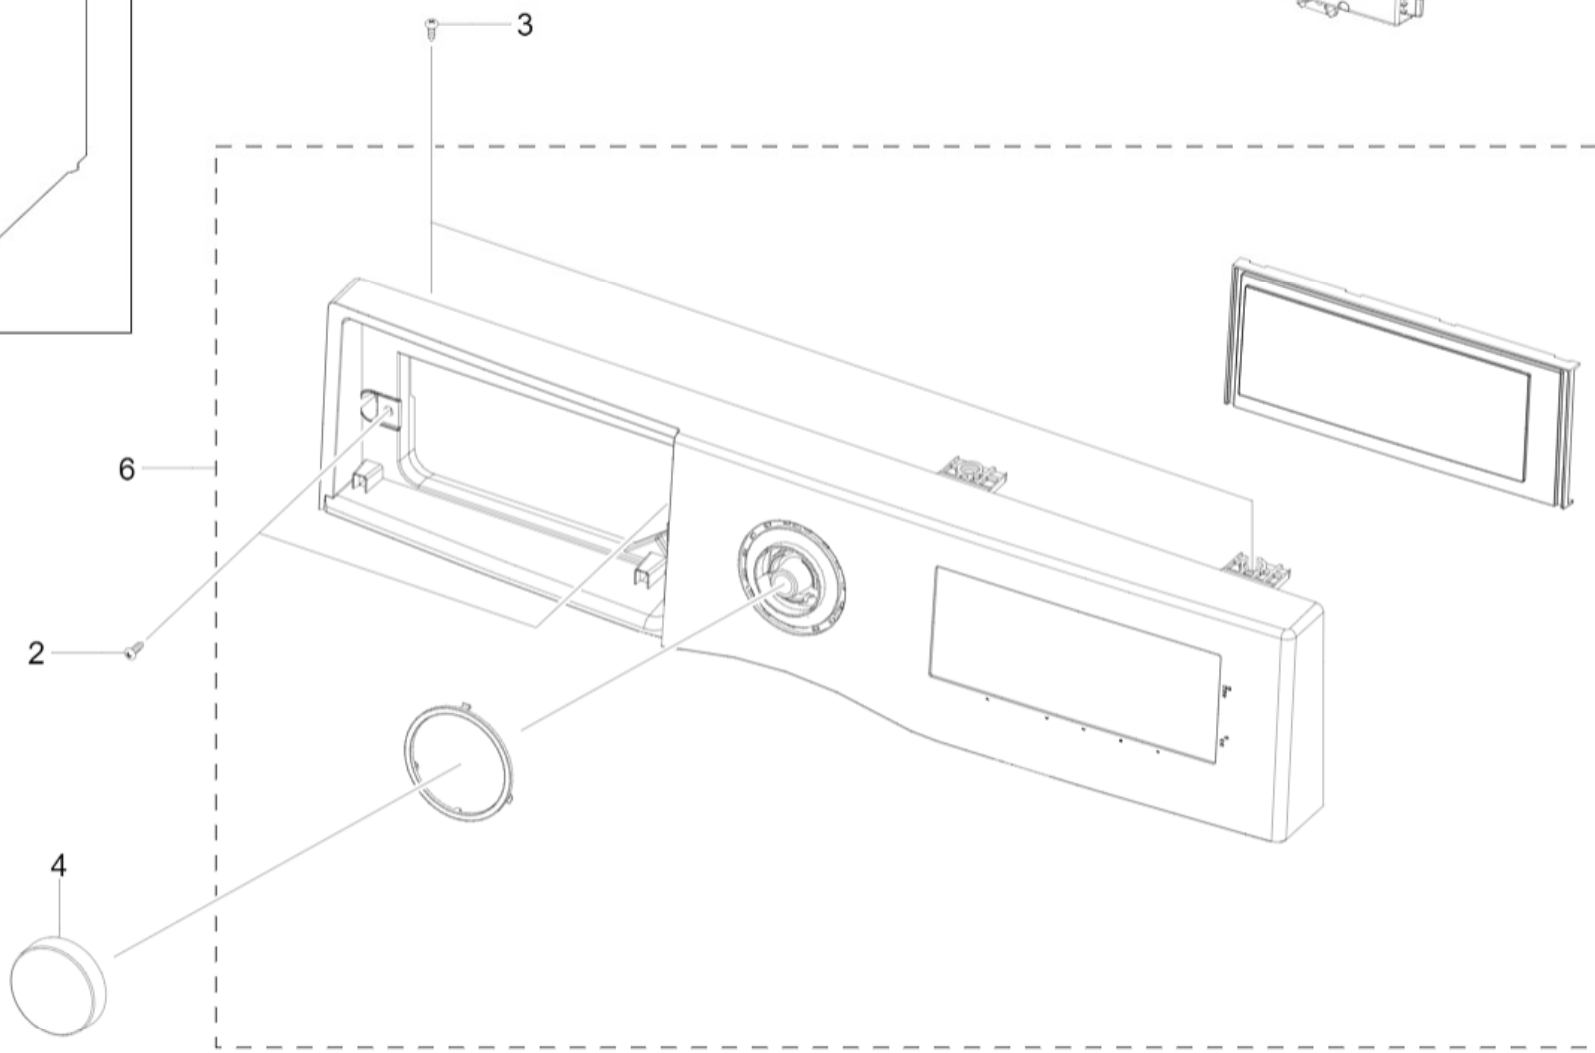

- Fit to Screen
- Zoom In (Wheel Up)
- Zoom Out (Wheel Down)
- Pan (Mouse Drag)

- Save as (displaying dialog)
- Save directly (using preferred file output settings)
- Open in image editor
- Copy to clipboard
- Send to printer
- MS Paint
- Paint.NET
- Close

- Fit to Screen
- Zoom In (Wheel Up)
- Zoom Out (Wheel Down)
- Pan (Mouse Drag)

- Fit to Screen
- Zoom In (Wheel Up)
- Zoom Out (Wheel Down)
- Pan (Mouse Drag)

- Fit to Screen
- Zoom In (Wheel Up)
- Zoom Out (Wheel Down)
- Pan (Mouse Drag)