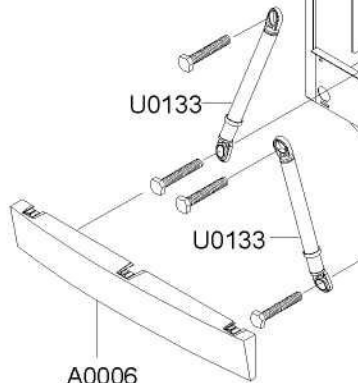

7. EXPLODED VIEWS AND PARTS LIST

7-1. EXPLODED VIEWS

TOP(FRONT)

(TUB)

P0001

W0002

W0004

W0001

A0115

R0159

R0158

W0032

R0159

R0027

A0114

I0022

F0027

U0133

U0133

A0006

J0013

B0070

I0003

(CASE)