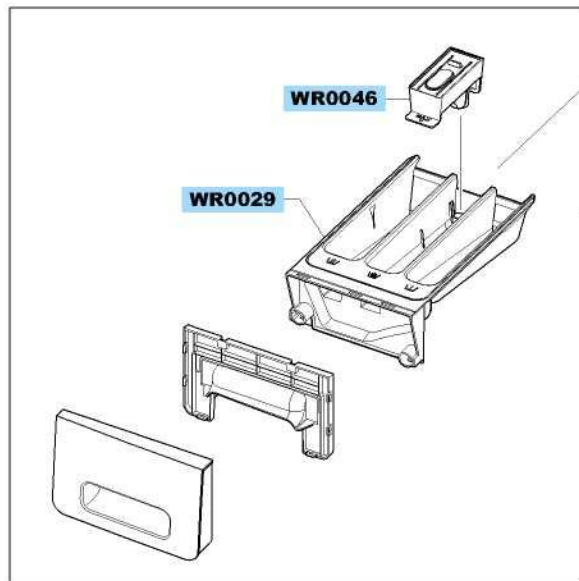

MAIN

			
WJ5077		DC62-10289B WH5290	

FRAME & COVER PARTS

ASSY TUB & DRUM

ASSY FRAME FRONT

PANEL-CONTROL & DRAWER

ASSY HOUSING DRAWER