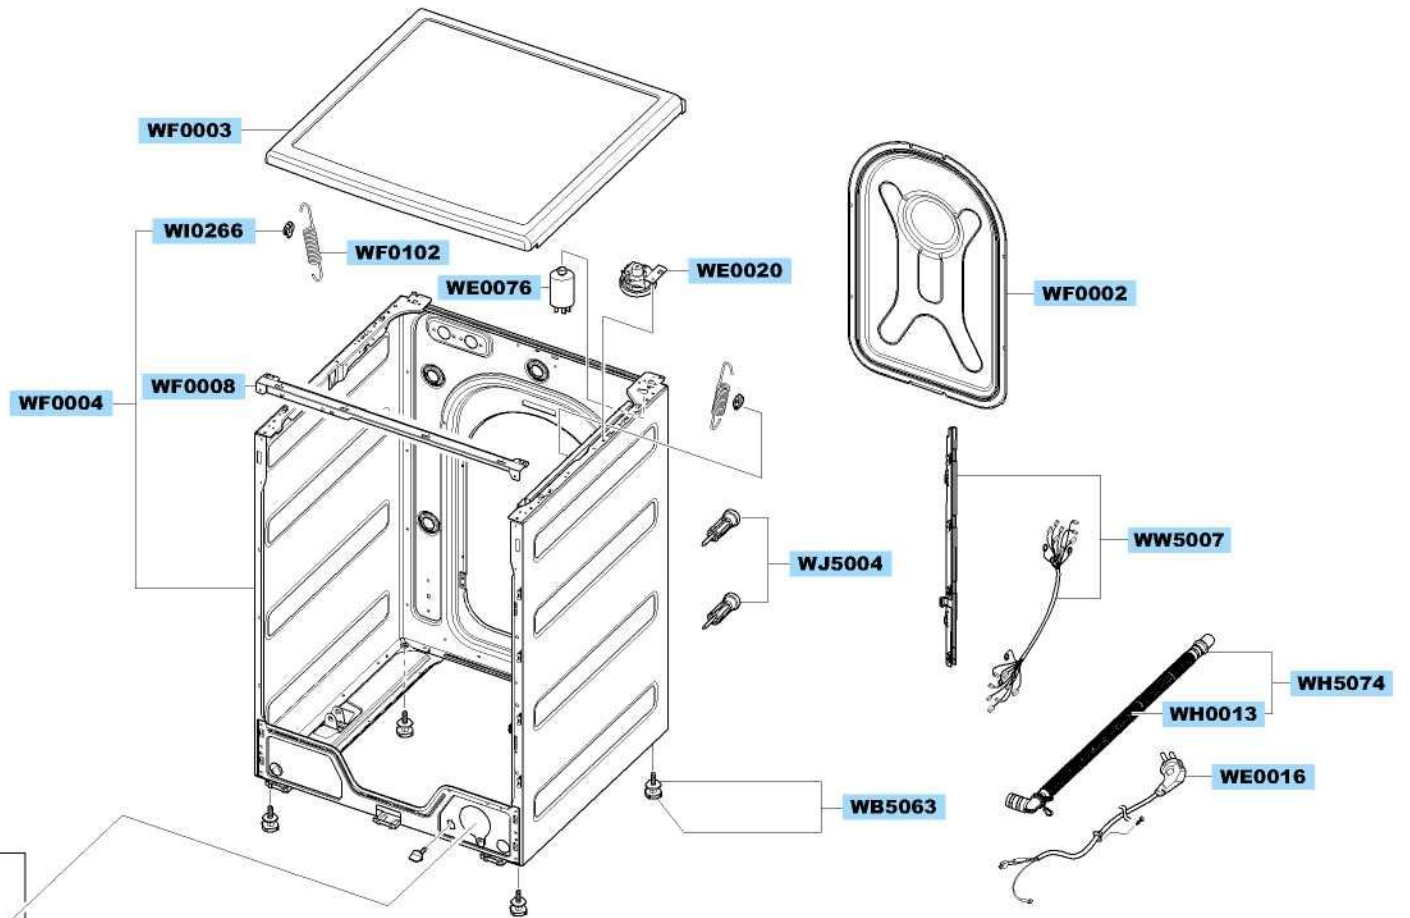

MAIN

			
WJ5077		DC62-10289B WH5290	

FRAME & COVER PARTS

ASSY TUB & DRUM

ASSY FRAME FRONT

PANEL-CONTROL & DRAWER

ASSY HOUSING DRAWER