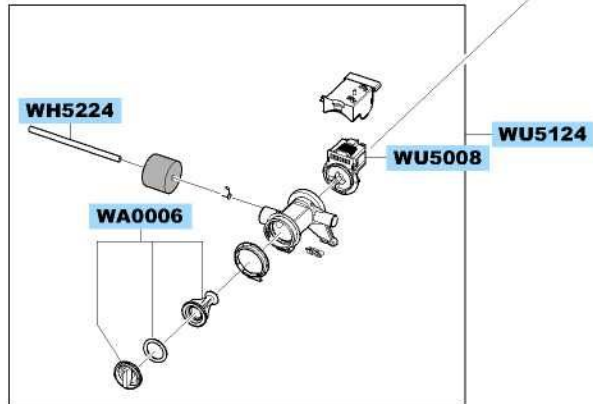

MAIN

			
WJ5077		DC62-10289B WH5290	

FRAME & COVER PARTS

ASSY TUB & DRUM

ASSY FRAME FRONT

PANEL-CONTROL & DRAWER

ASSY HOUSING DRAWER