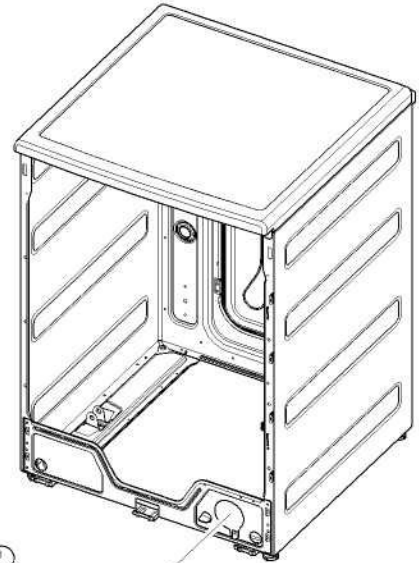

MAIN

			
WJ5077		DC62-10289B WH5290	

FRAME & COVER PARTS

ASSY TUB & DRUM

ASSY FRAME FRONT

PANEL-CONTROL & DRAWER

ASSY HOUSING DRAWER