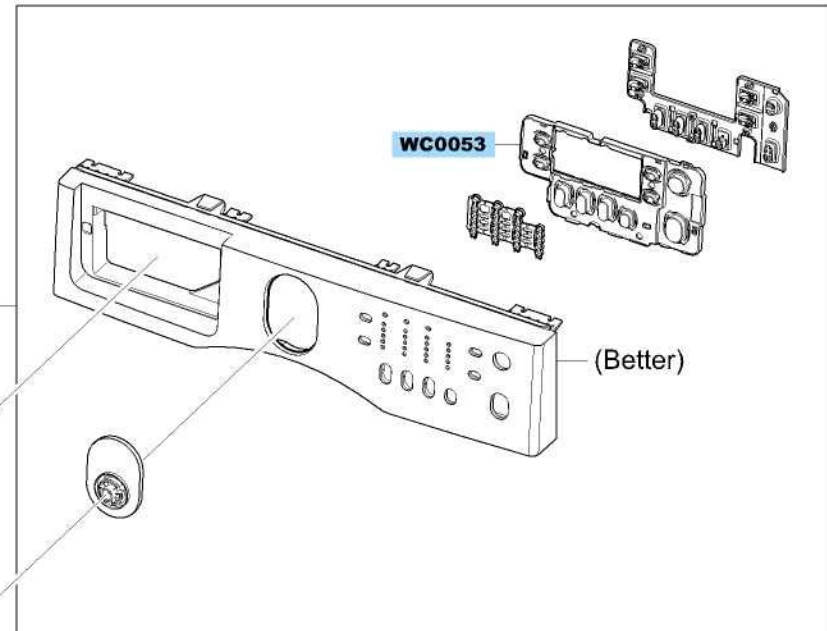

MAIN

			
WJ5077		DC62-10289B WH5290	

FRAME & COVER PARTS

ASSY TUB & DRUM

ASSY FRAME FRONT

PANEL-CONTROL & DRAWER

ASSY HOUSING DRAWER