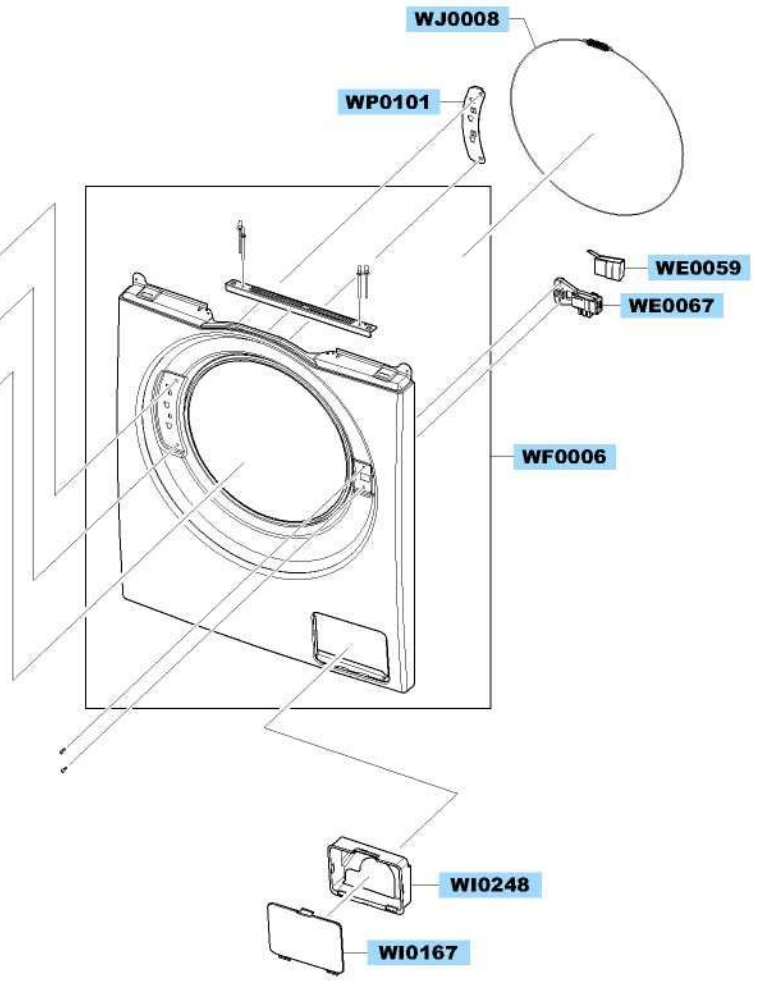

MAIN

			
WJ5077		DC62-10289B WH5290	

FRAME & COVER PARTS

ASSY TUB & DRUM

ASSY FRAME FRONT

PANEL-CONTROL & DRAWER

ASSY HOUSING DRAWER