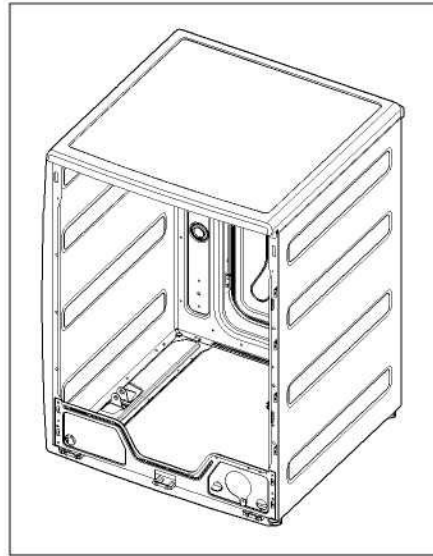

MAIN

			
WJ5077		DC62-10289B WH5290	

FRAME & COVER PARTS

ASSY TUB & DRUM

ASSY FRAME FRONT

PANEL-CONTROL & DRAWER

ASSY HOUSING DRAWER