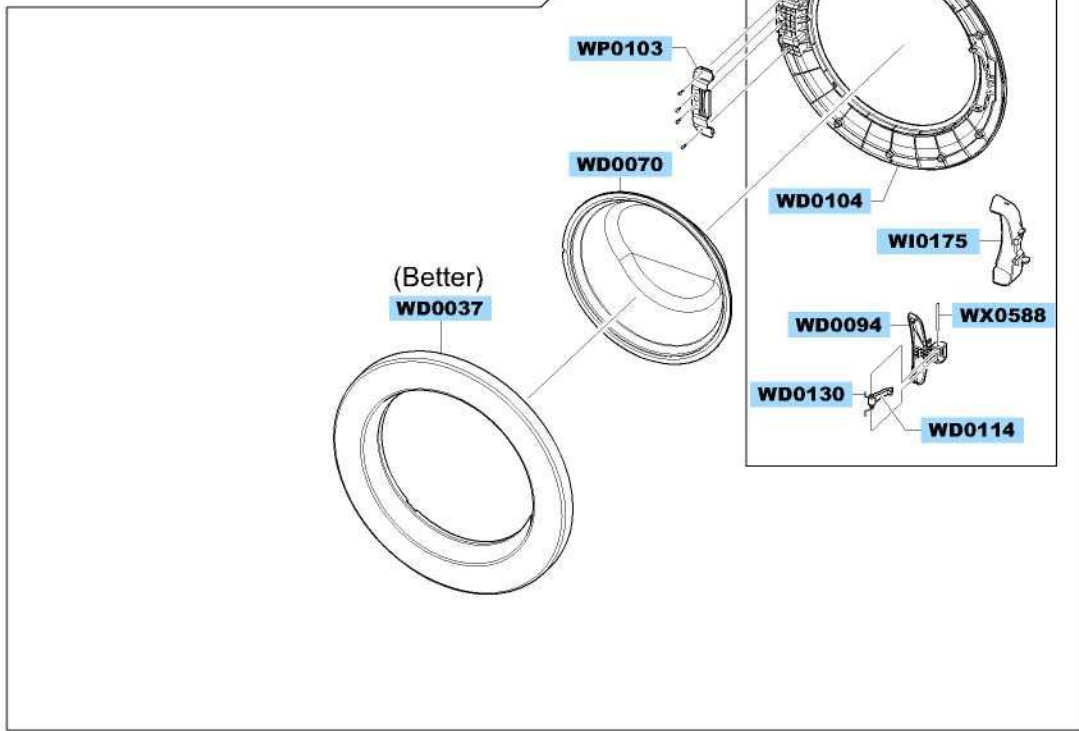

MAIN

			
WJ5077		DC62-10289B WH5290	

FRAME & COVER PARTS

ASSY TUB & DRUM

ASSY FRAME FRONT

PANEL-CONTROL & DRAWER

ASSY HOUSING DRAWER