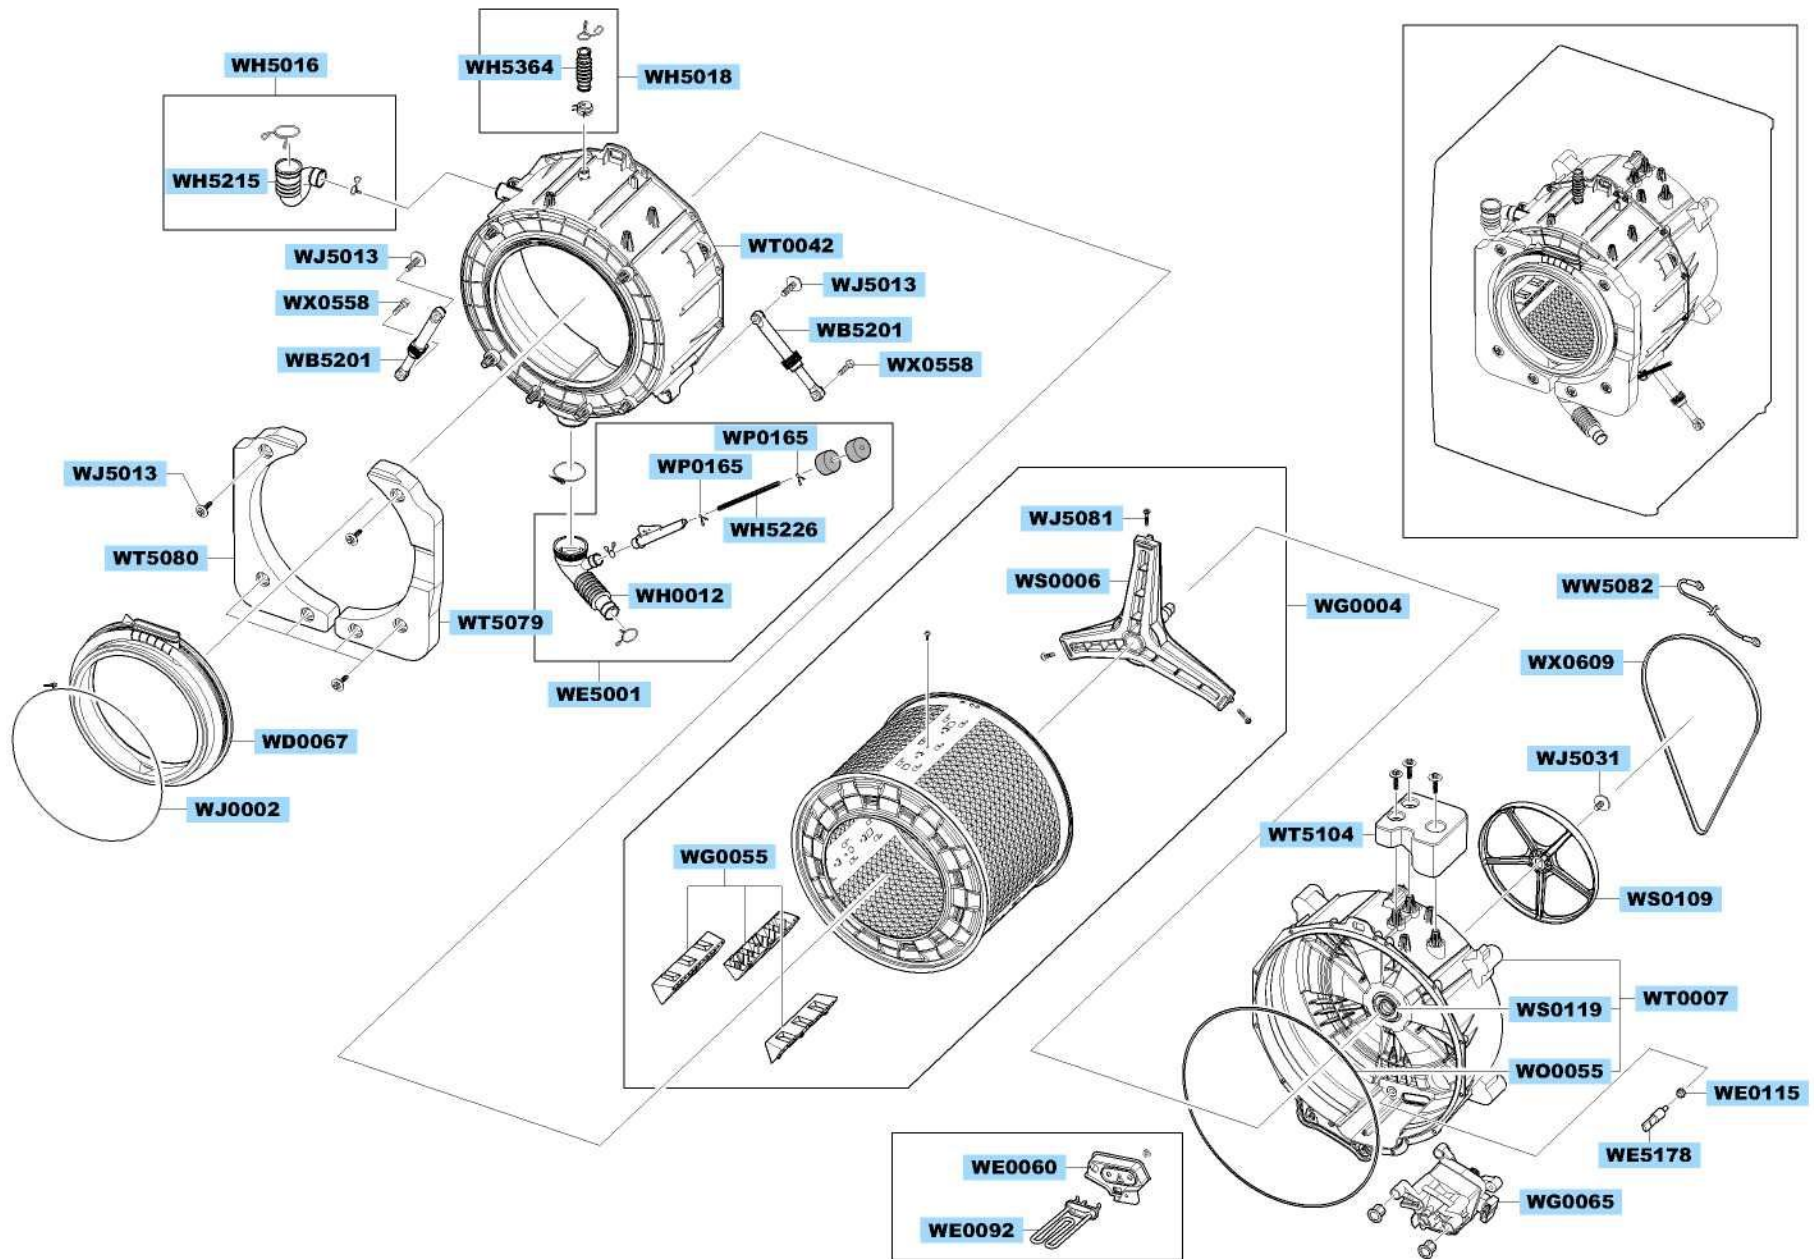

MAIN

			
WJ5077		DC62-10289B WH5290	

FRAME & COVER PARTS

ASSY TUB & DRUM

ASSY FRAME FRONT

PANEL-CONTROL & DRAWER

ASSY HOUSING DRAWER