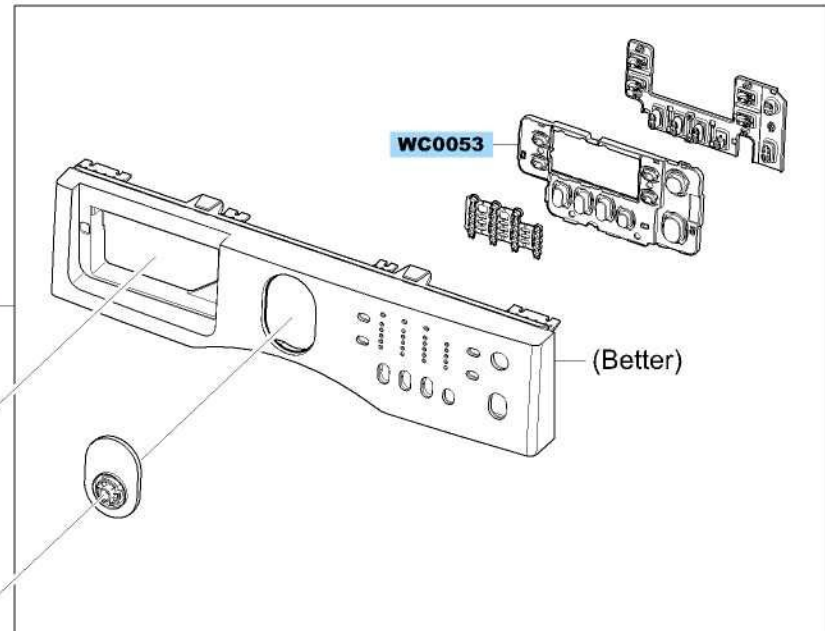

MAIN

		 DC62-10289B	
WJ5077		WH5290	

FRAME & COVER PARTS

ASSY TUB & DRUM

ASSY FRAME FRONT

PANEL-CONTROL & DRAWER

ASSY HOUSING DRAWER

SMALL PARTS