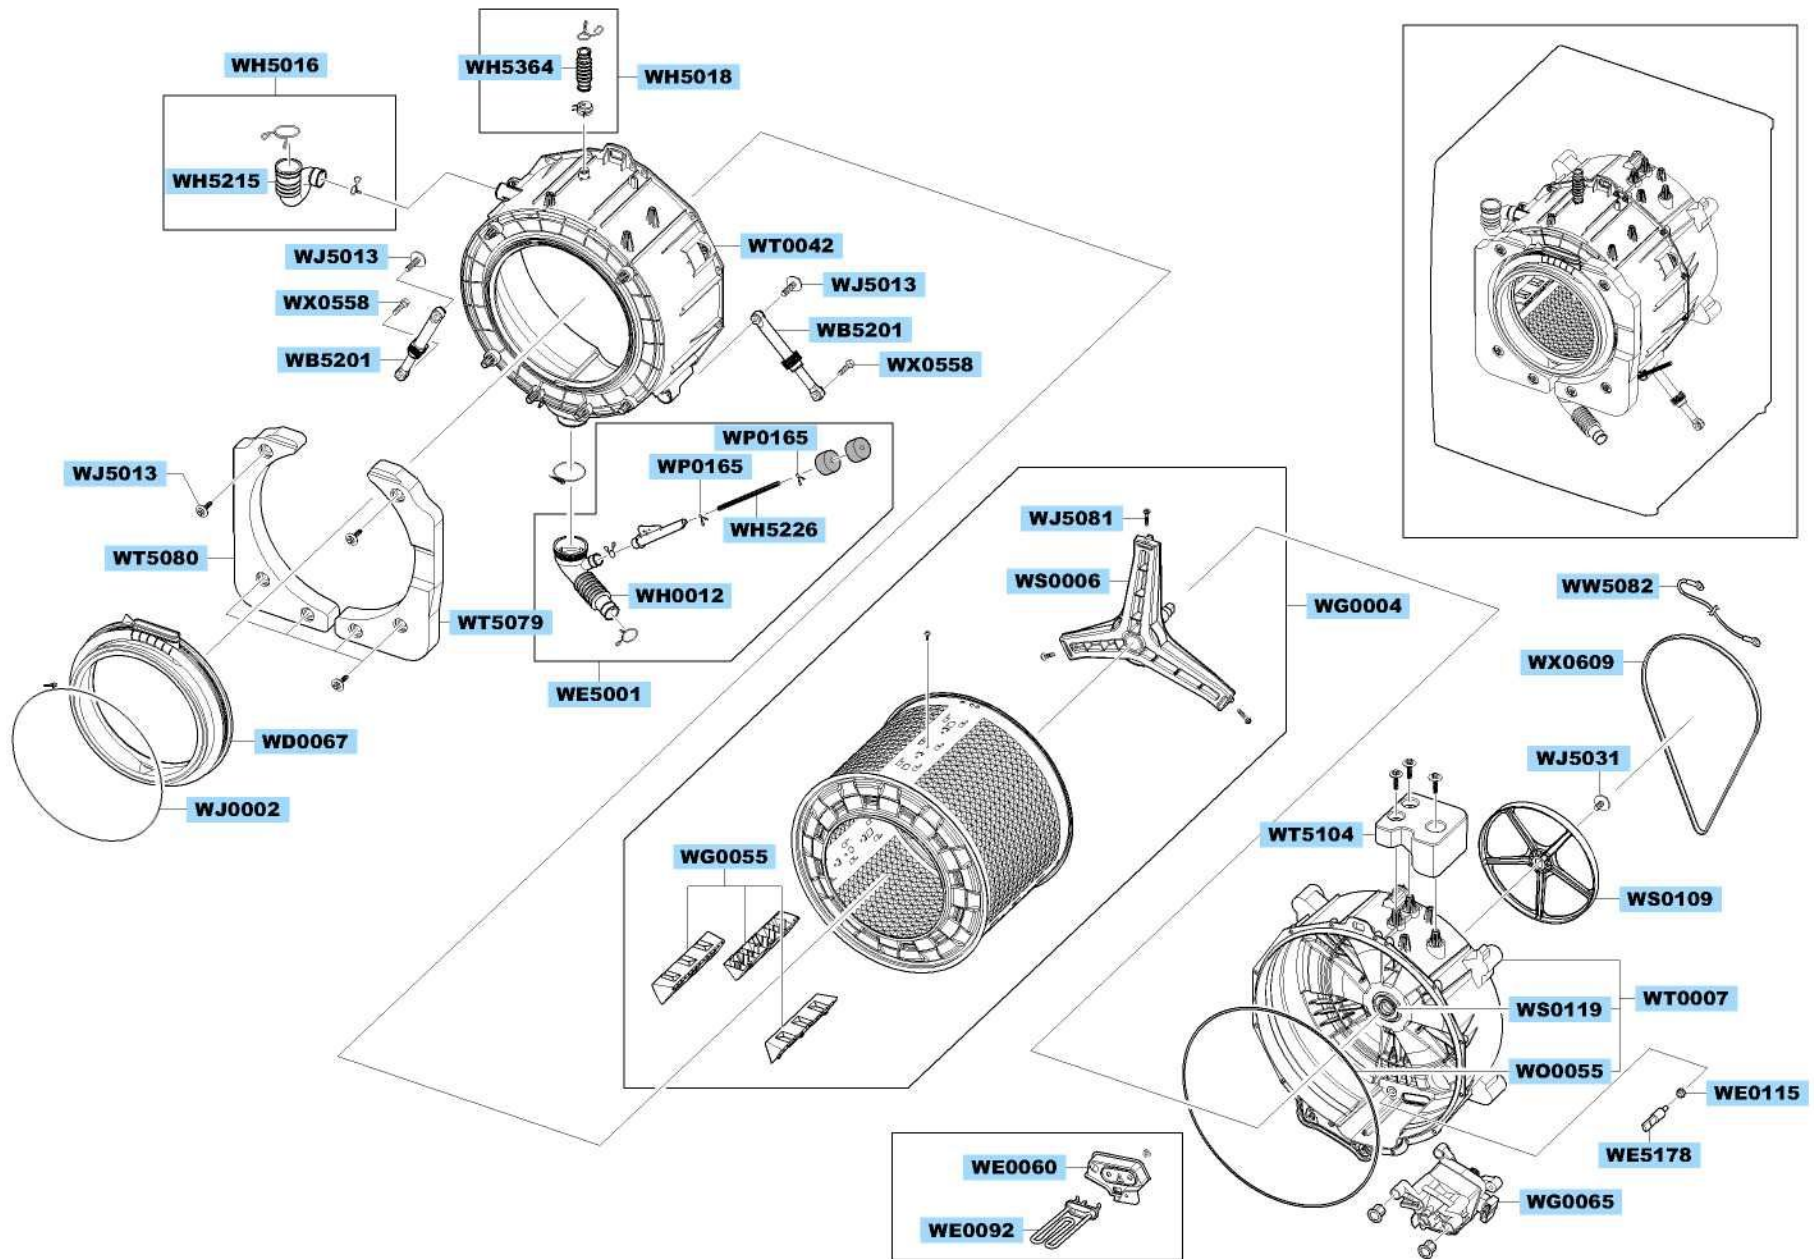

MAIN

		 DC62-10289B	
WJ5077		WH5290	

FRAME & COVER PARTS

ASSY TUB & DRUM

ASSY FRAME FRONT

PANEL-CONTROL & DRAWER

ASSY HOUSING DRAWER

SMALL PARTS