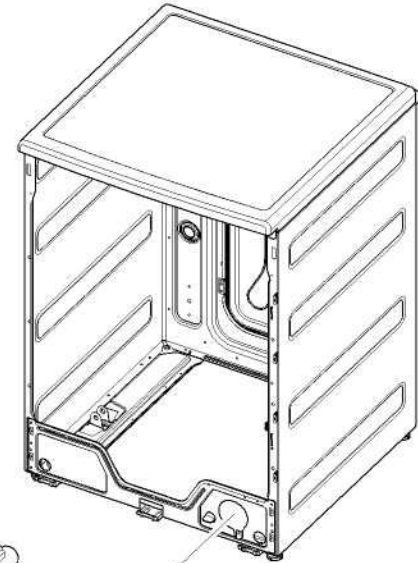

MAIN

		 DC62-10289B	
WJ5077		WH5290	

FRAME & COVER PARTS

ASSY TUB & DRUM

ASSY FRAME FRONT

PANEL-CONTROL & DRAWER

ASSY HOUSING DRAWER

SMALL PARTS