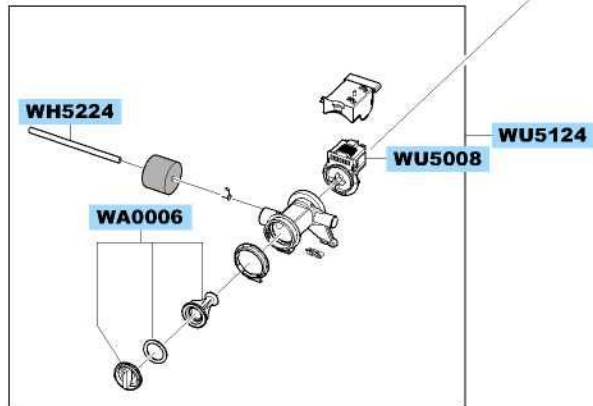

MAIN

		 DC62-10289B	
WJ5077		WH5290	

FRAME & COVER PARTS

ASSY TUB & DRUM

ASSY FRAME FRONT

PANEL-CONTROL & DRAWER

ASSY HOUSING DRAWER

SMALL PARTS

							
WI0293							WI0293