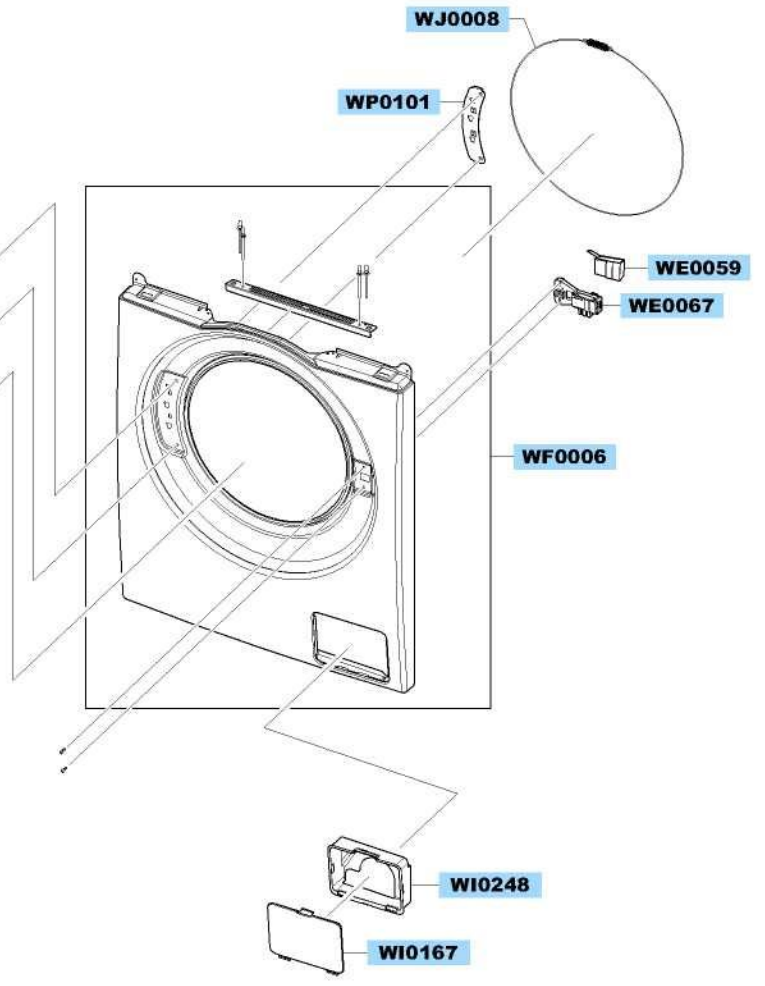

MAIN

		 DC62-10289B	
WJ5077		WH5290	

FRAME & COVER PARTS

ASSY TUB & DRUM

ASSY FRAME FRONT

PANEL-CONTROL & DRAWER

ASSY HOUSING DRAWER

SMALL PARTS