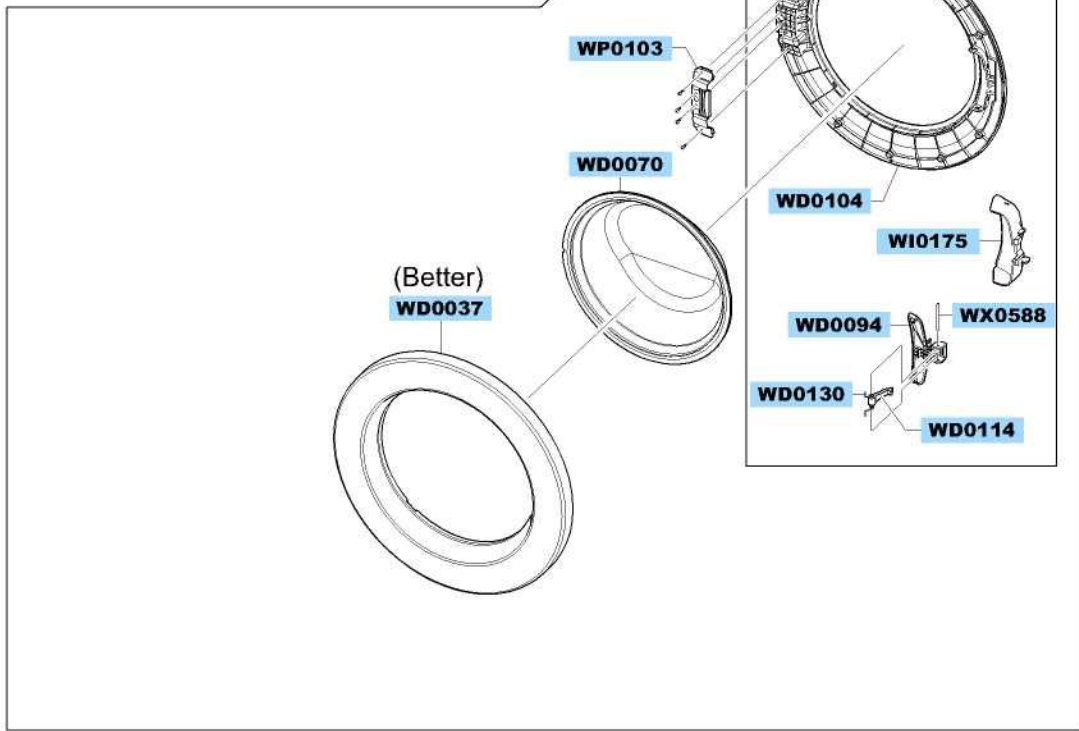

MAIN

		 DC62-10289B	
WJ5077		WH5290	

FRAME & COVER PARTS

ASSY TUB & DRUM

ASSY FRAME FRONT

PANEL-CONTROL & DRAWER

ASSY HOUSING DRAWER

SMALL PARTS