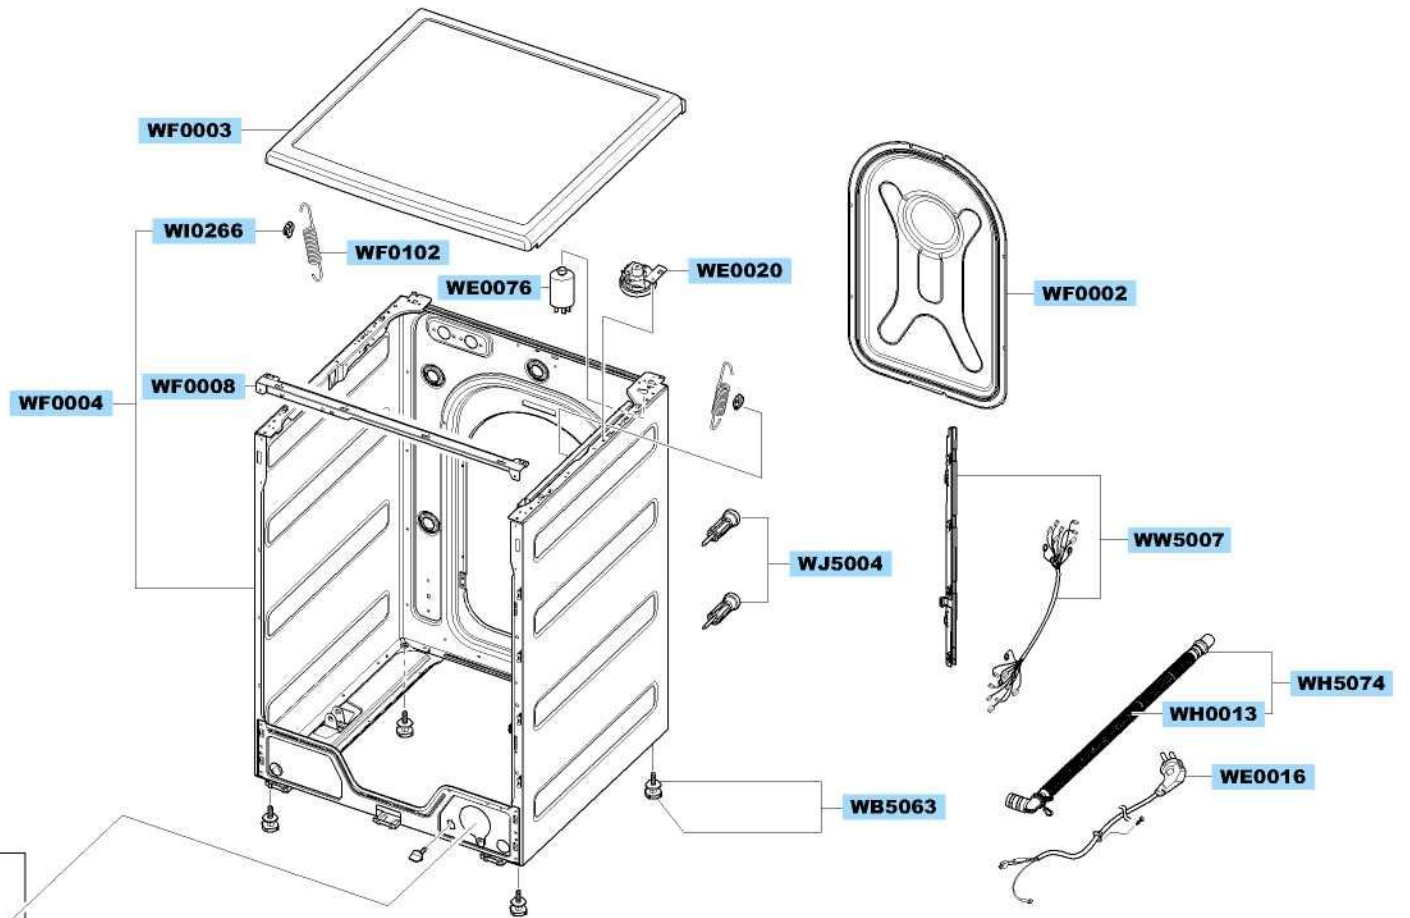

MAIN

		 DC62-10289B	
WJ5077		WH5290	

FRAME & COVER PARTS

ASSY TUB & DRUM

ASSY FRAME FRONT

PANEL-CONTROL & DRAWER

ASSY HOUSING DRAWER

SMALL PARTS