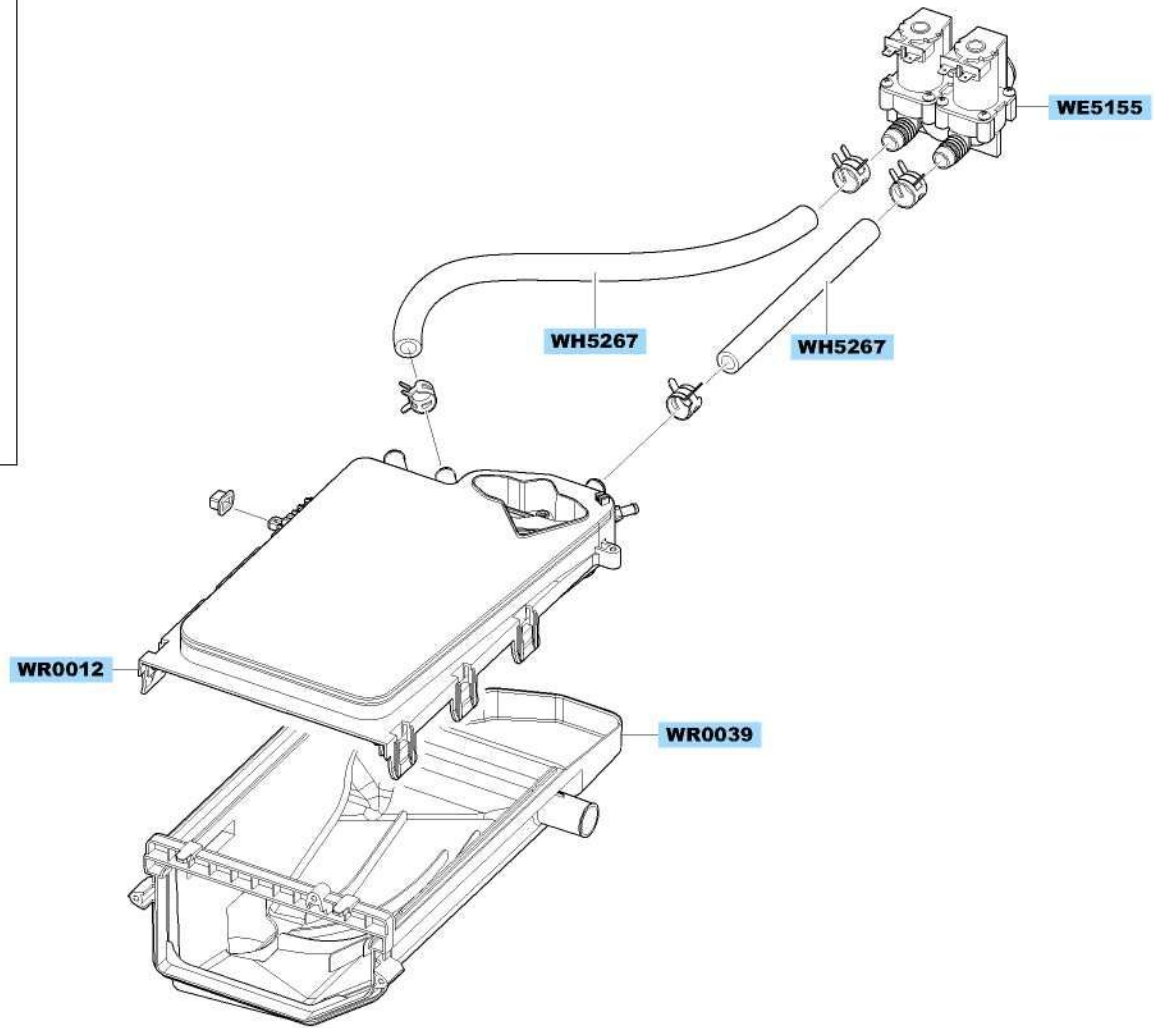

MAIN

		 DC62-10289B	
WJ5077		WH5290	

FRAME & COVER PARTS

ASSY TUB & DRUM

ASSY FRAME FRONT

PANEL-CONTROL & DRAWER

ASSY HOUSING DRAWER

SMALL PARTS