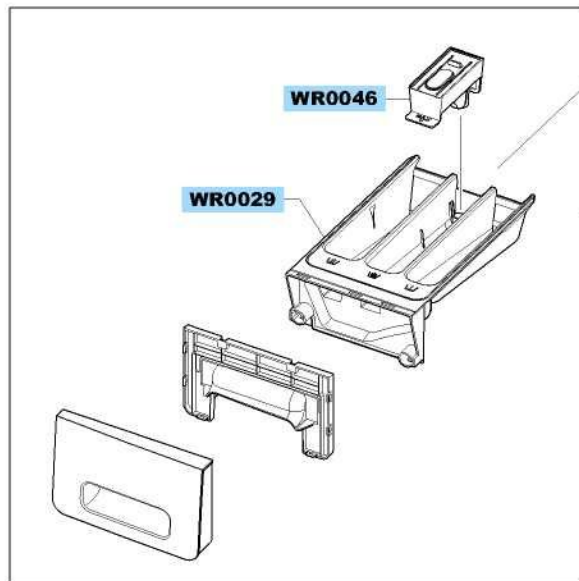

MAIN

		 DC62-10289B	
WJ5077		WH5290	

FRAME & COVER PARTS

ASSY TUB & DRUM

ASSY FRAME FRONT

PANEL-CONTROL & DRAWER

ASSY HOUSING DRAWER

SMALL PARTS