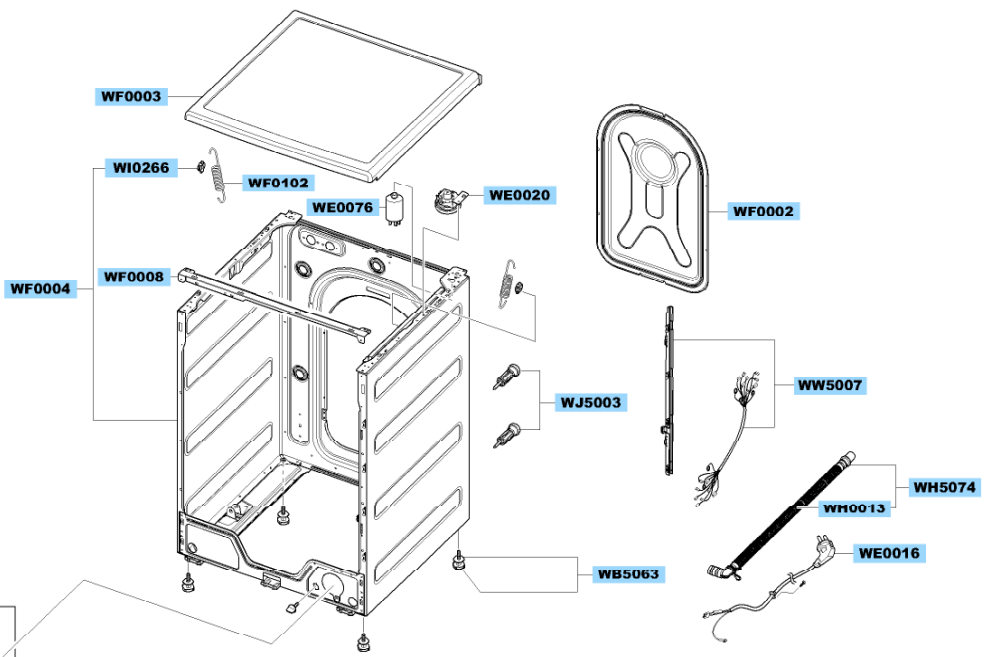

MAIN

		 DC62-10280B	
WJ5077		WH5290	

FRAME & COVER PARTS

ASSY TUB & DRUM

ASSY FRAME FRONT

PANEL-CONTROL & DRAWER

WR0005

WC0009

WC0016

ASSY HOUSING DRAWER

SMALL PARTS

							
WI0293							WI0293