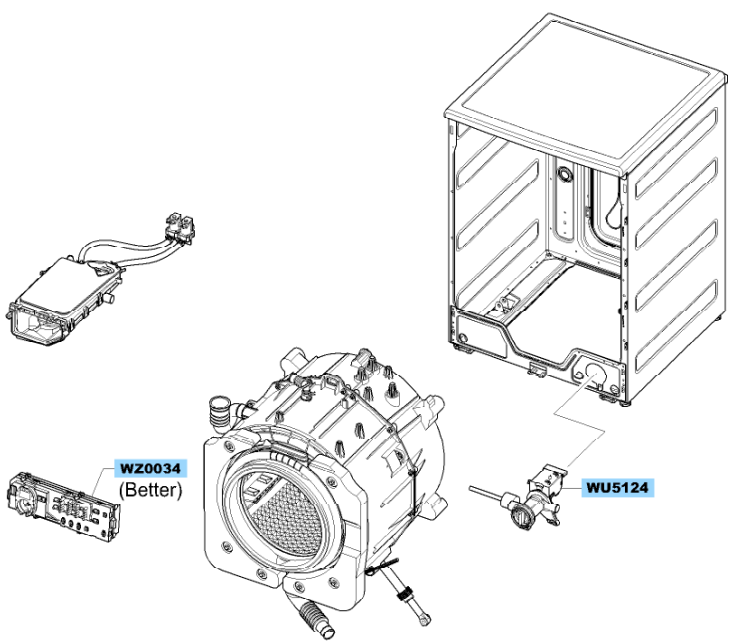

MAIN

		 DC62-10280B	
WJ5077		WH5290	

FRAME & COVER PARTS

ASSY TUB & DRUM

ASSY FRAME FRONT

PANEL-CONTROL & DRAWER

WR0005

WC0009

WC0016

ASSY HOUSING DRAWER

SMALL PARTS

							
WI0293							WI0293