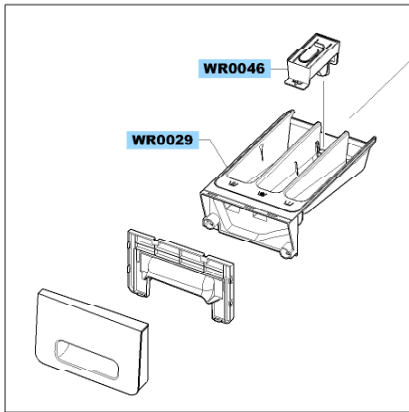

MAIN

		 DC62-10280B	
WJ5077		WH5290	

FRAME & COVER PARTS

ASSY TUB & DRUM

ASSY FRAME FRONT

PANEL-CONTROL & DRAWER

WR0005

WC0009

WC0016

ASSY HOUSING DRAWER

SMALL PARTS

							
WI0293							WI0293