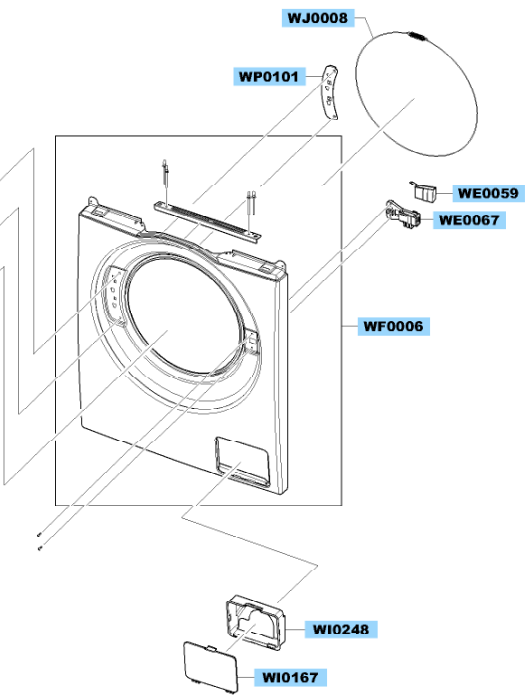

MAIN

		 DC62-10280B	
WJ5077		WH5290	

FRAME & COVER PARTS

ASSY TUB & DRUM

ASSY FRAME FRONT

PANEL-CONTROL & DRAWER

WR0005

WC0009

WC0016

ASSY HOUSING DRAWER

SMALL PARTS

							
WI0293							WI0293