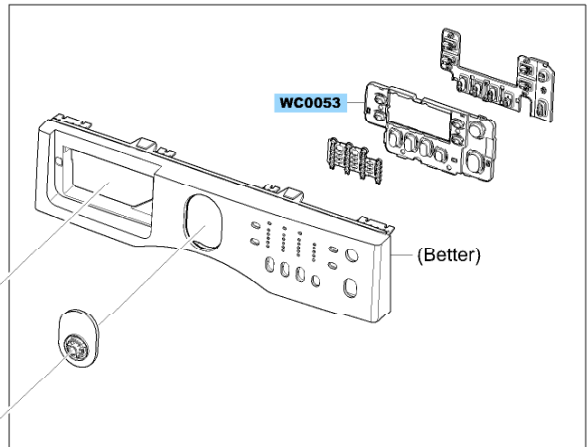

MAIN

		 DC62-10280B	
WJ5077		WH5290	

FRAME & COVER PARTS

ASSY TUB & DRUM

ASSY FRAME FRONT

PANEL-CONTROL & DRAWER

WR0005

WC0009

WC0016

ASSY HOUSING DRAWER

SMALL PARTS

							
WI0293							WI0293