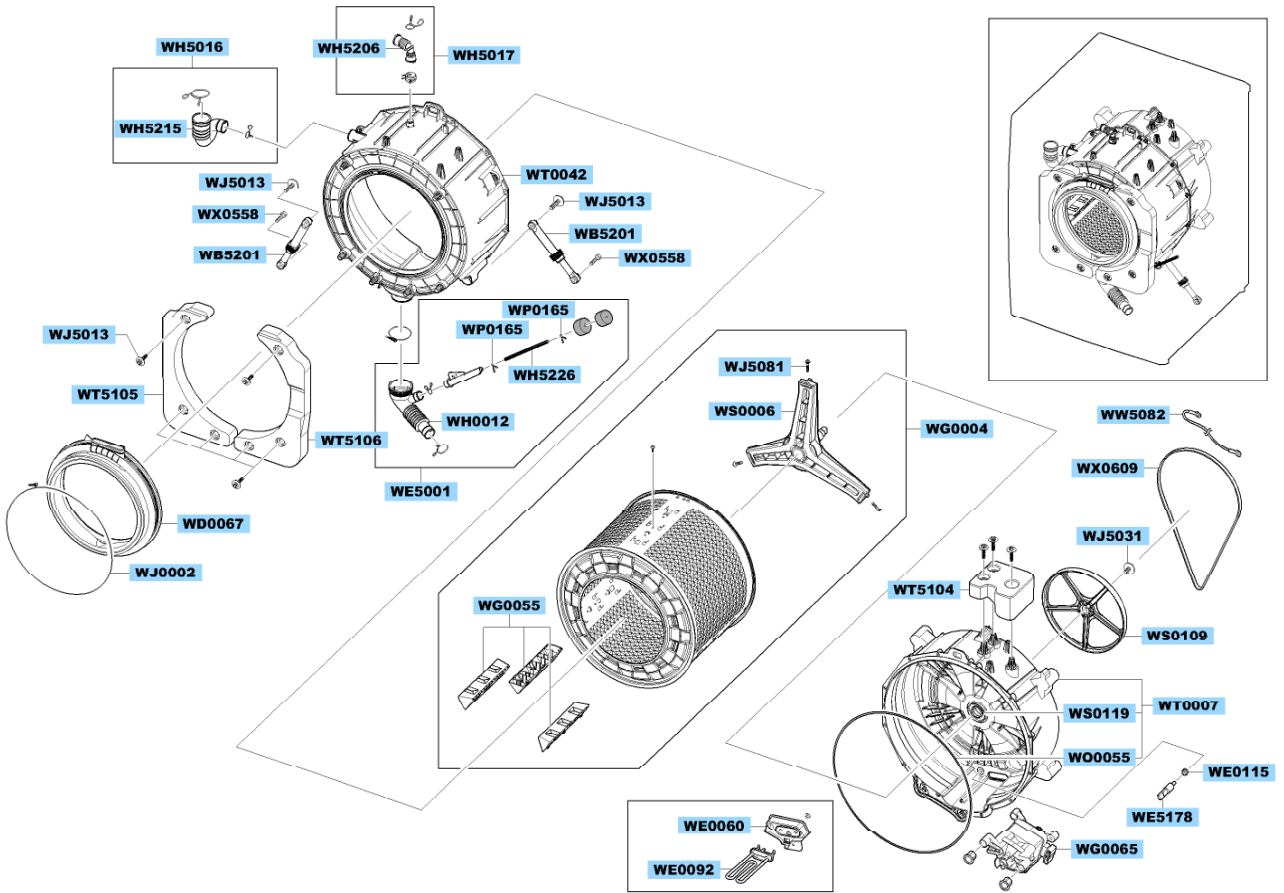

MAIN

		 DC62-10280B	
WJ5077		WH5290	

FRAME & COVER PARTS

ASSY TUB & DRUM

ASSY FRAME FRONT

PANEL-CONTROL & DRAWER

WR0005

WC0009

WC0016

ASSY HOUSING DRAWER

SMALL PARTS

							
WI0293							WI0293