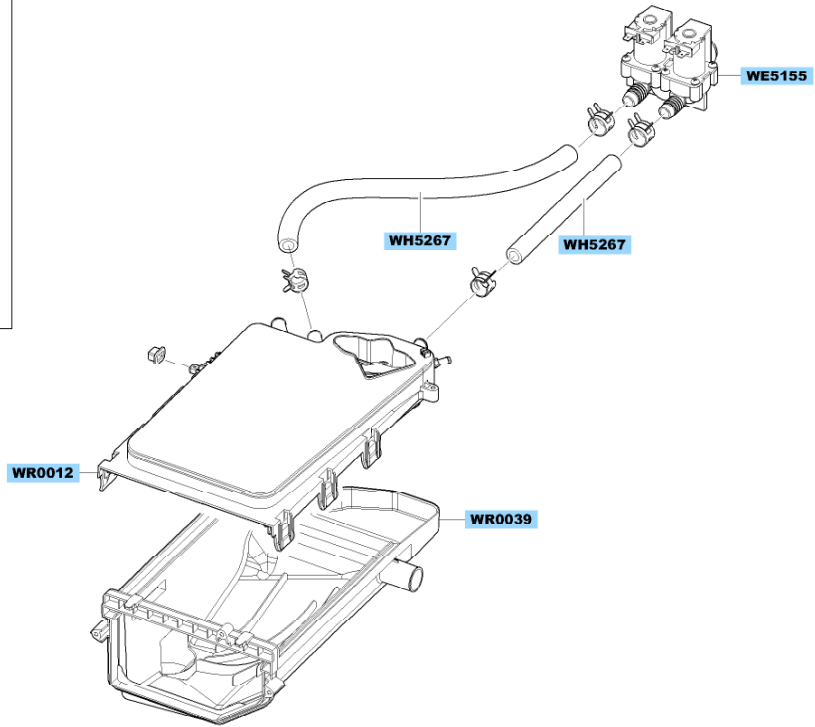

MAIN

		 DC62-10280B	
WJ5077		WH5290	

FRAME & COVER PARTS

ASSY TUB & DRUM

ASSY FRAME FRONT

PANEL-CONTROL & DRAWER

WR0005

WC0009

WC0016

ASSY HOUSING DRAWER

SMALL PARTS

							
WI0293							WI0293