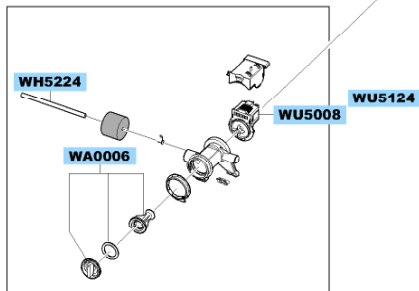

MAIN

		 DC62-10280B	
WJ5077		WH5290	

FRAME & COVER PARTS

ASSY TUB & DRUM

ASSY FRAME FRONT

PANEL-CONTROL & DRAWER

WR0005

WC0009

WC0016

ASSY HOUSING DRAWER

SMALL PARTS

							
WI0293							WI0293