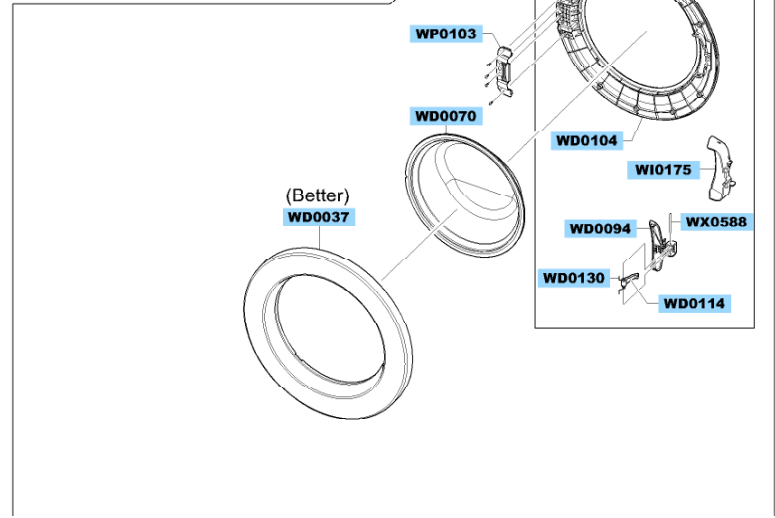

MAIN

		 DC62-10280B	
WJ5077		WH5290	

FRAME & COVER PARTS

ASSY TUB & DRUM

ASSY FRAME FRONT

PANEL-CONTROL & DRAWER

WR0005

WC0009

WC0016

ASSY HOUSING DRAWER

SMALL PARTS

							
WI0293							WI0293