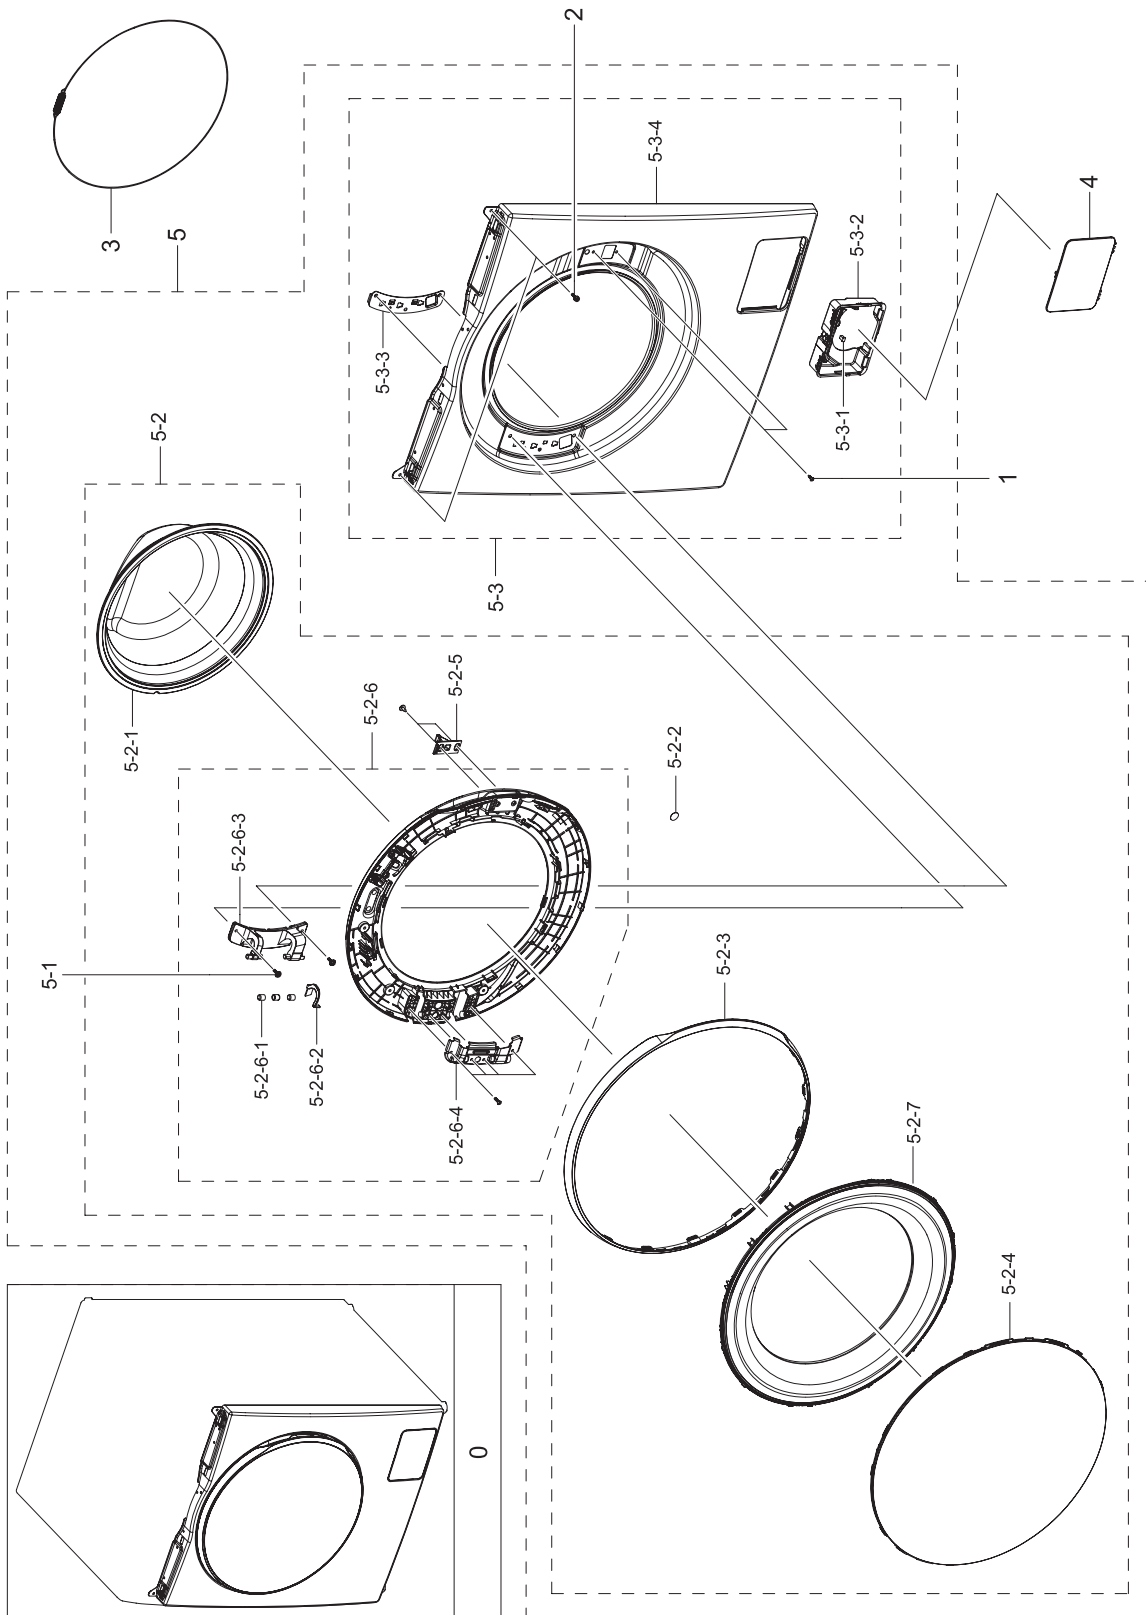

1. MAIN (WD90T534DBW/S3)

2. ASSY FRAME & COVER PARTS (WD90T534DBW/S3)

3. ASSY TUB & DRUM PARTS (WD90T534DBW/S3)

4. ASSY FRAME PARTS (WD90T534DBW/S3)

5. ASSY PANEL CONTROL PARTS (WD90T534DBW/S3)

6.ASSY DRAWER PARTS (WD90T534DBW/S3)

7. ASSY HOUSING DRAWER (WD90T534DBW/S3)

8. ASSY DUCT SCROLL (WD90T534DBW/S3)