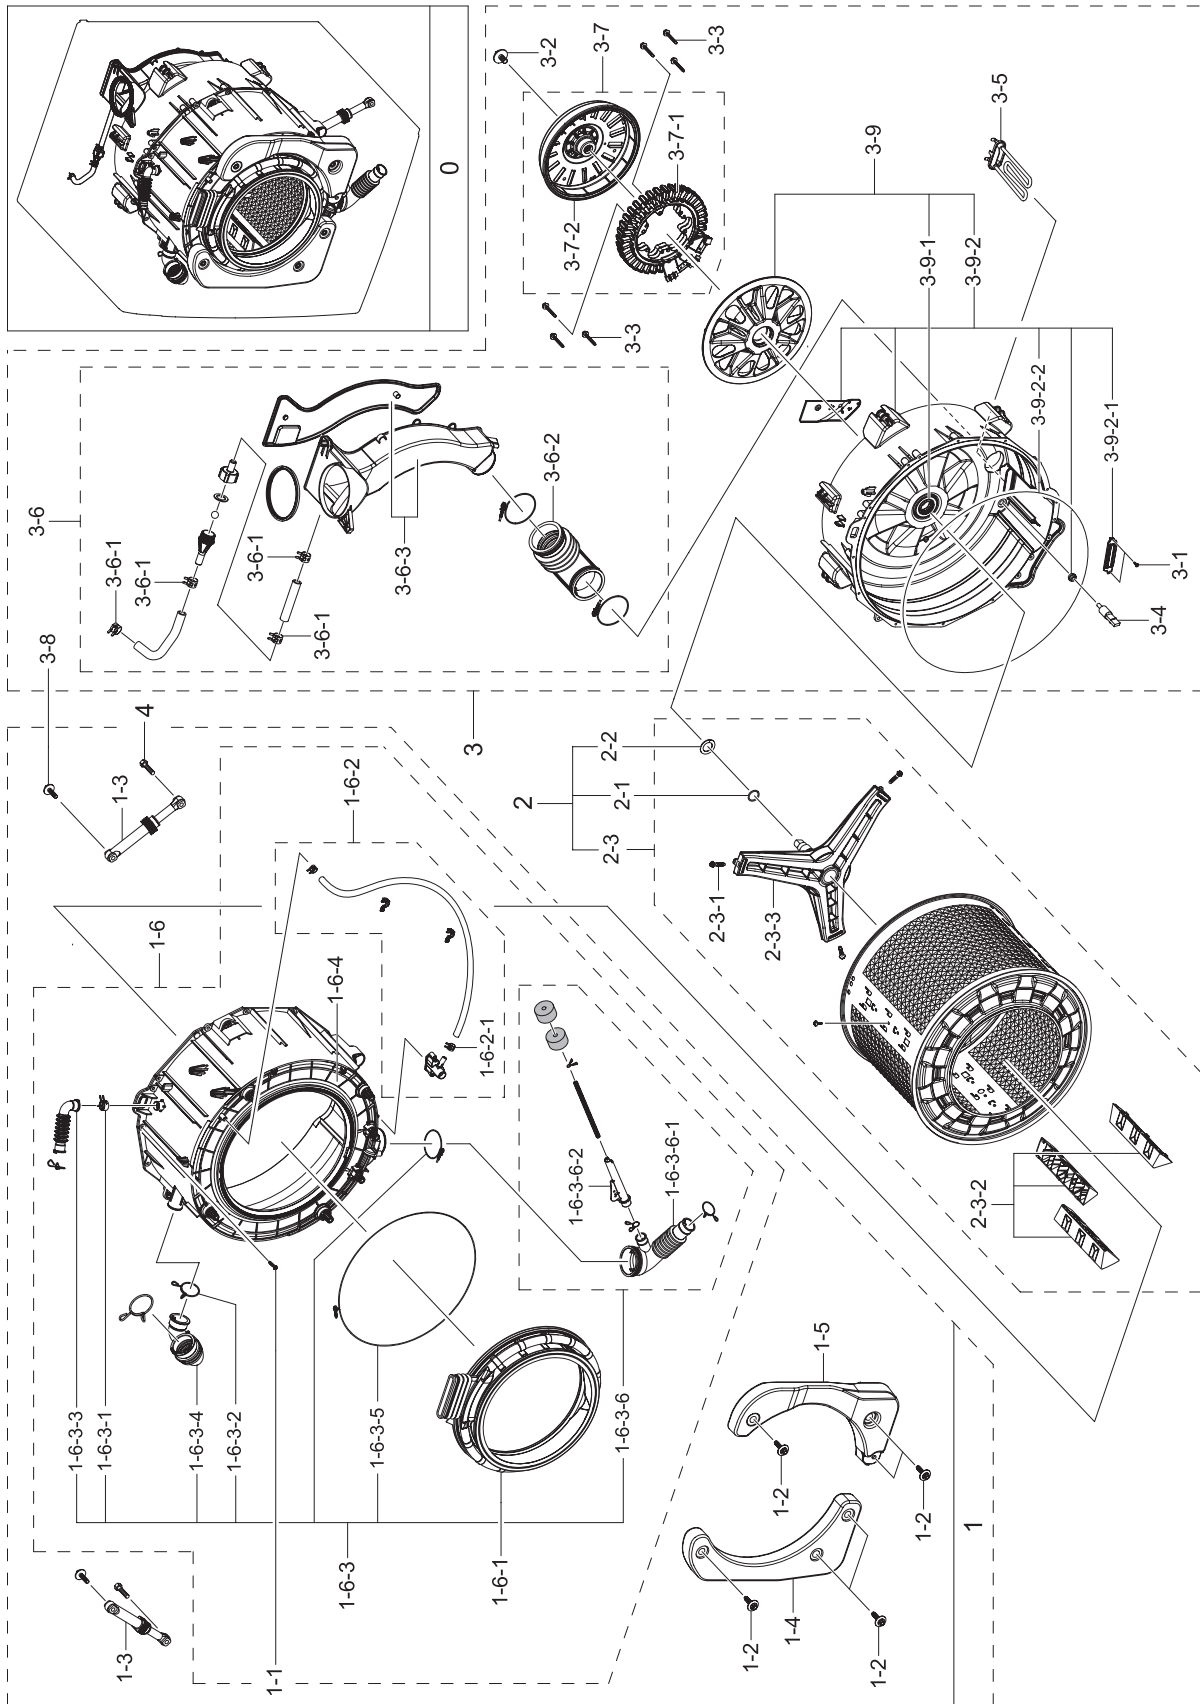

1. MAIN (WD90T534DBW/S3)

2. ASSY FRAME & COVER PARTS (WD90T534DBW/S3)

3. ASSY TUB & DRUM PARTS (WD90T534DBW/S3)

4. ASSY FRAME PARTS (WD90T534DBW/S3)

5. ASSY PANEL CONTROL PARTS (WD90T534DBW/S3)

6.ASSY DRAWER PARTS (WD90T534DBW/S3)

7. ASSY HOUSING DRAWER (WD90T534DBW/S3)

8. ASSY DUCT SCROLL (WD90T534DBW/S3)