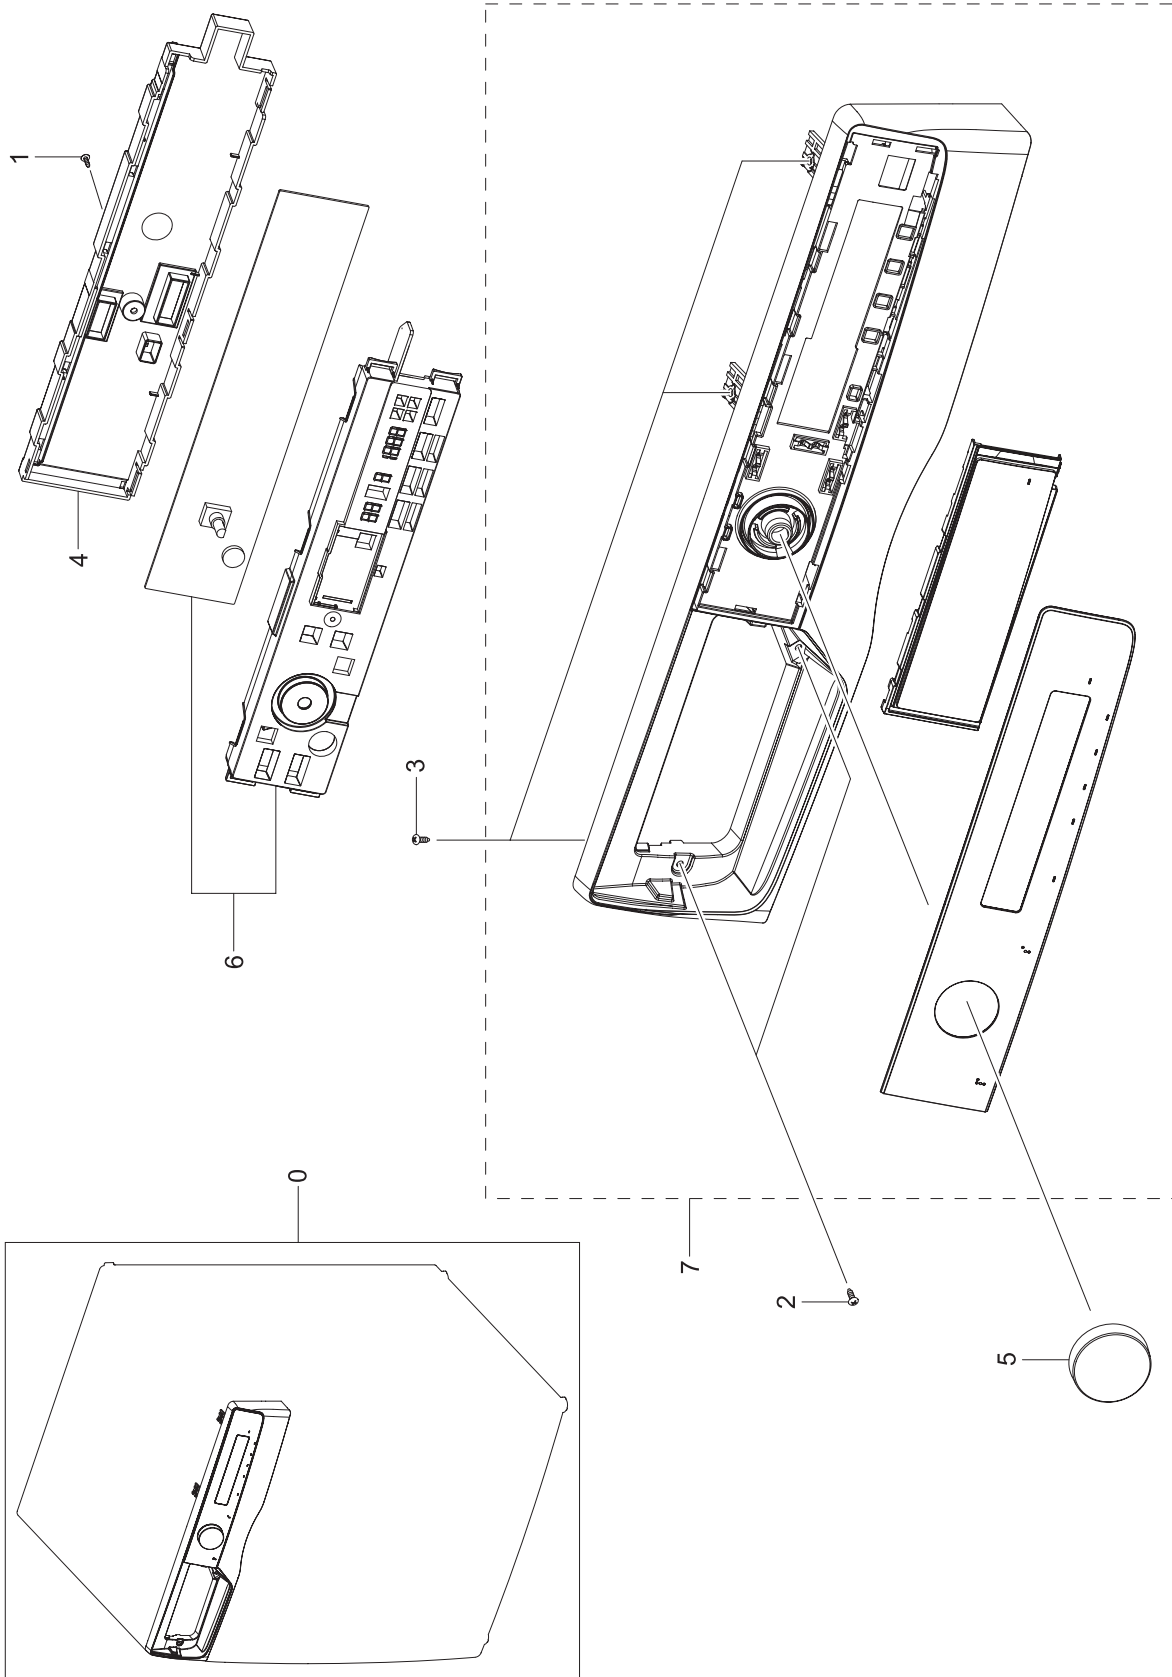

1. MAIN (WD90T534DBW/S3)

2. ASSY FRAME & COVER PARTS (WD90T534DBW/S3)

3. ASSY TUB & DRUM PARTS (WD90T534DBW/S3)

4. ASSY FRAME PARTS (WD90T534DBW/S3)

5. ASSY PANEL CONTROL PARTS (WD90T534DBW/S3)

6.ASSY DRAWER PARTS (WD90T534DBW/S3)

7. ASSY HOUSING DRAWER (WD90T534DBW/S3)

8. ASSY DUCT SCROLL (WD90T534DBW/S3)