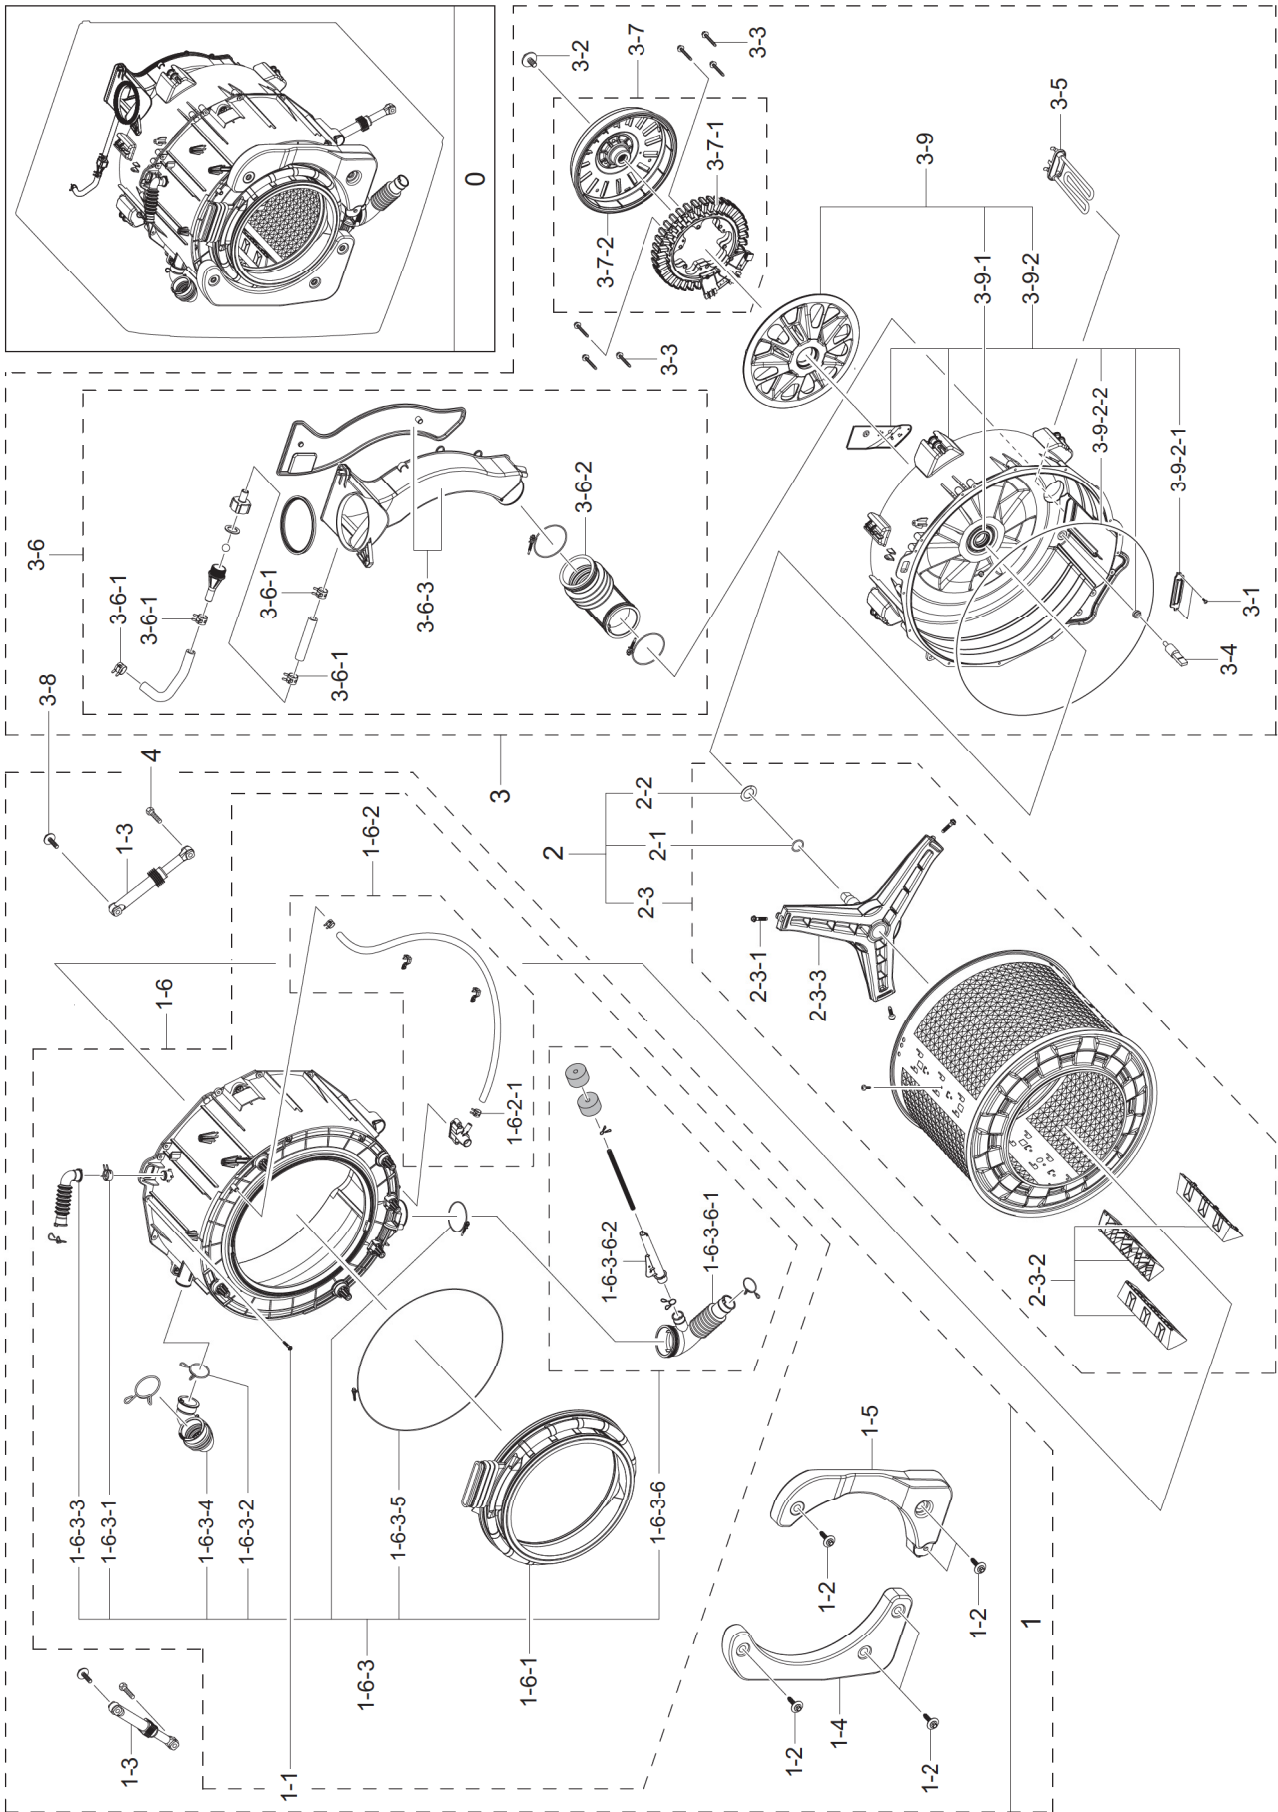

1. MAIN (WD80T554DBW/S3)

2. ASSY FRAME & COVER PARTS (WD80T554DBW/S3)

3. ASSY TUB & DRUM PARTS (WD80T554DBW/S3)

4. ASSY FRAME PARTS (WD80T554DBW/S3)

5. ASSY PANEL CONTROL PARTS (WD80T554DBW/S3)

6.ASSY DRAWER PARTS (WD80T554DBW/S3)

7. ASSY HOUSING DRAWER (WD80T554DBW/S3)

8. ASSY DUCT SCROLL (WD80T554DBW/S3)