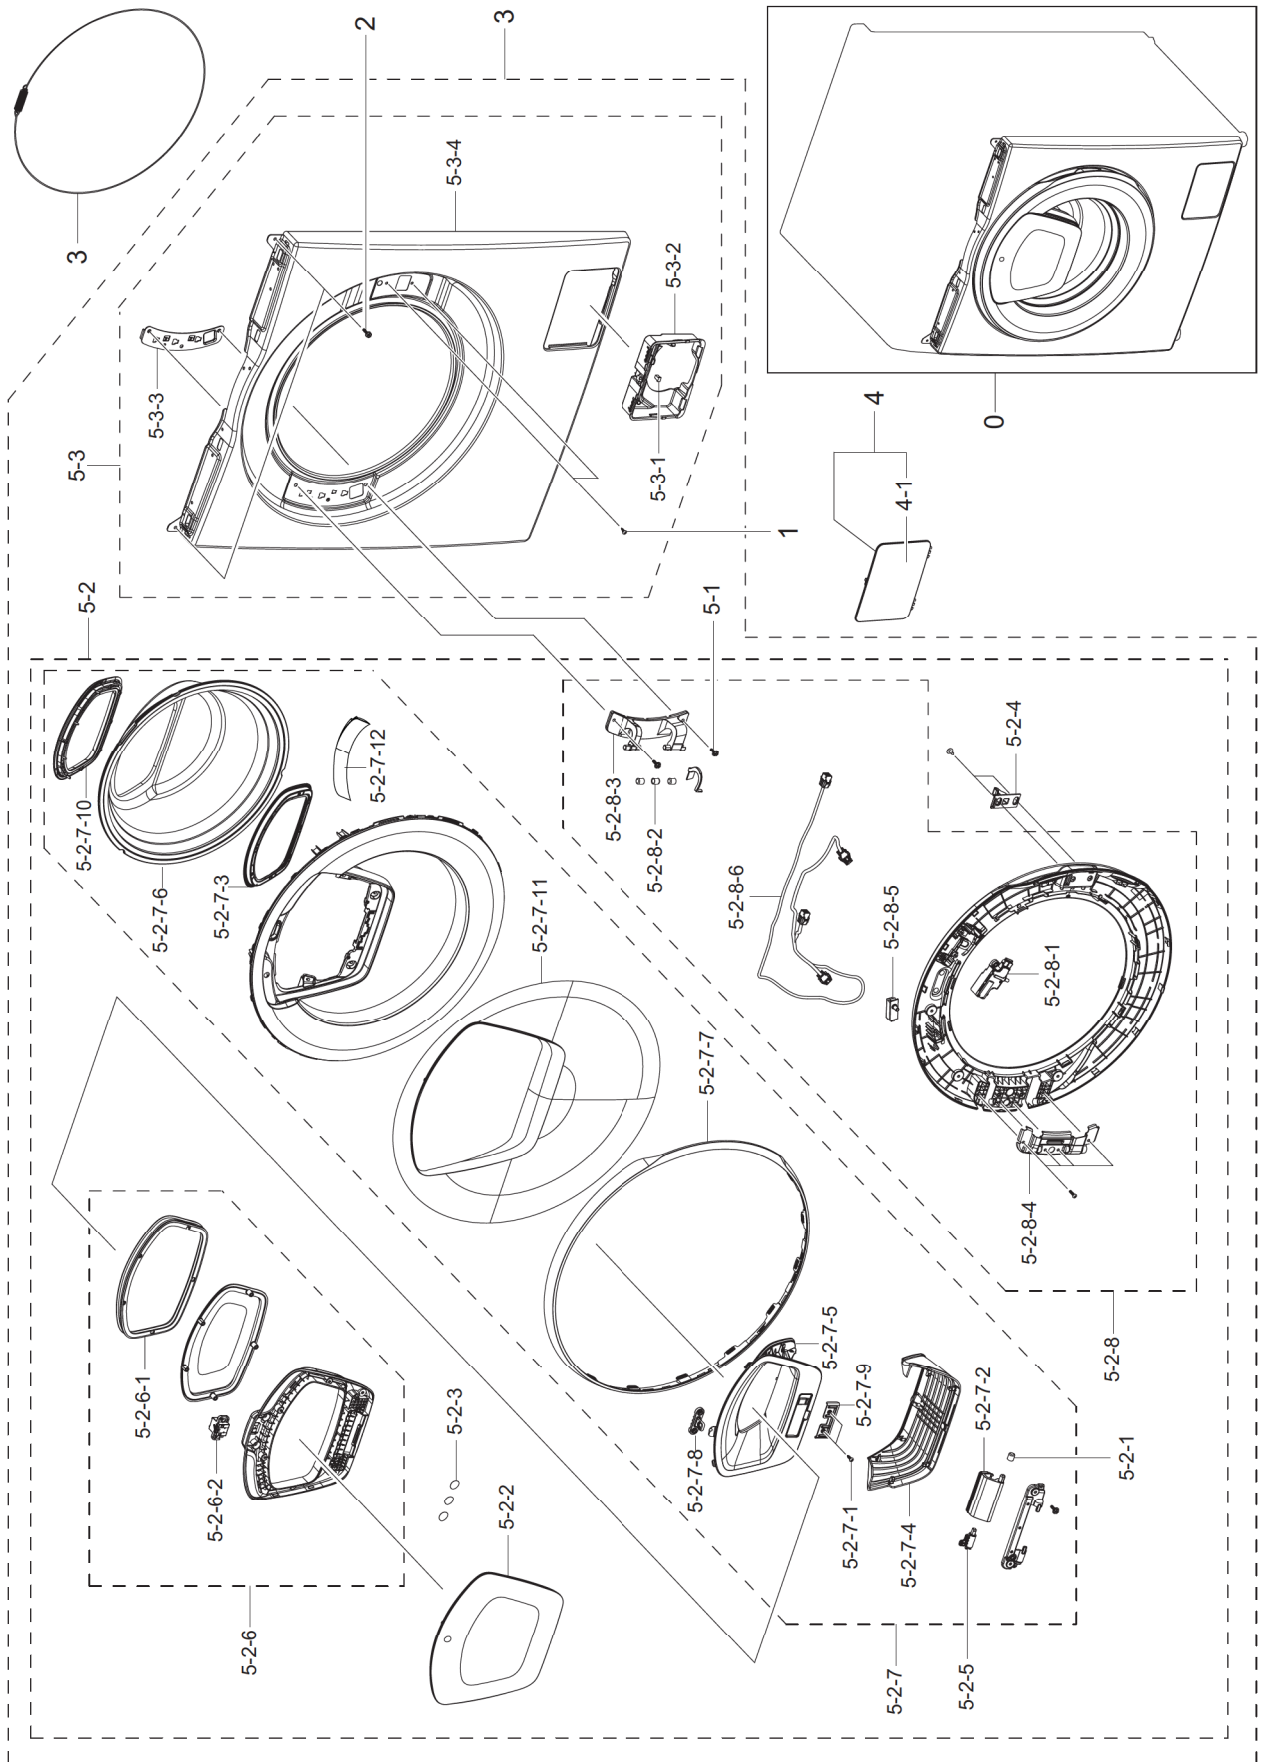

1. MAIN (WD80T554DBW/S3)

2. ASSY FRAME & COVER PARTS (WD80T554DBW/S3)

3. ASSY TUB & DRUM PARTS (WD80T554DBW/S3)

4. ASSY FRAME PARTS (WD80T554DBW/S3)

5. ASSY PANEL CONTROL PARTS (WD80T554DBW/S3)

6.ASSY DRAWER PARTS (WD80T554DBW/S3)

7. ASSY HOUSING DRAWER (WD80T554DBW/S3)

8. ASSY DUCT SCROLL (WD80T554DBW/S3)