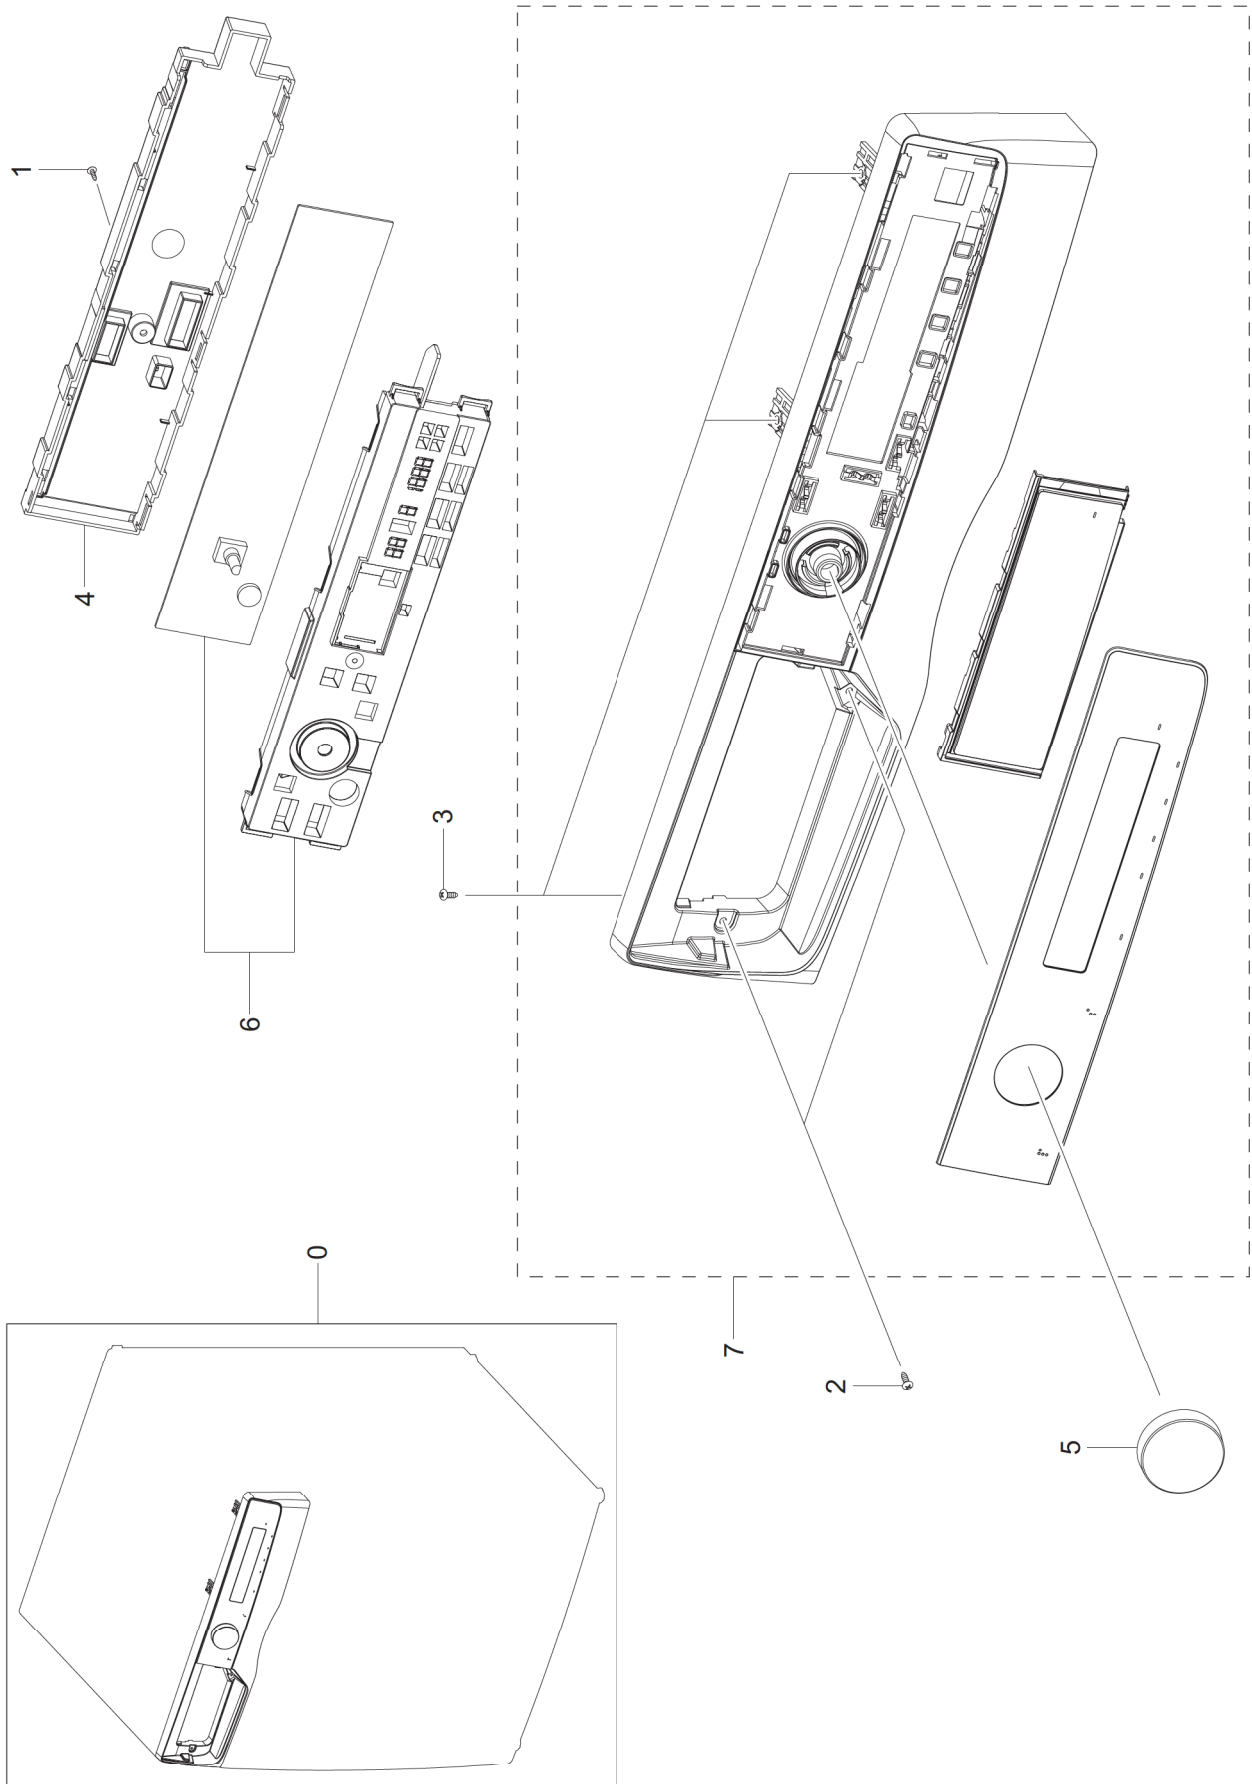

1. MAIN (WD80T554DBW/S3)

2. ASSY FRAME & COVER PARTS (WD80T554DBW/S3)

3. ASSY TUB & DRUM PARTS (WD80T554DBW/S3)

4. ASSY FRAME PARTS (WD80T554DBW/S3)

5. ASSY PANEL CONTROL PARTS (WD80T554DBW/S3)

6.ASSY DRAWER PARTS (WD80T554DBW/S3)

7. ASSY HOUSING DRAWER (WD80T554DBW/S3)

8. ASSY DUCT SCROLL (WD80T554DBW/S3)