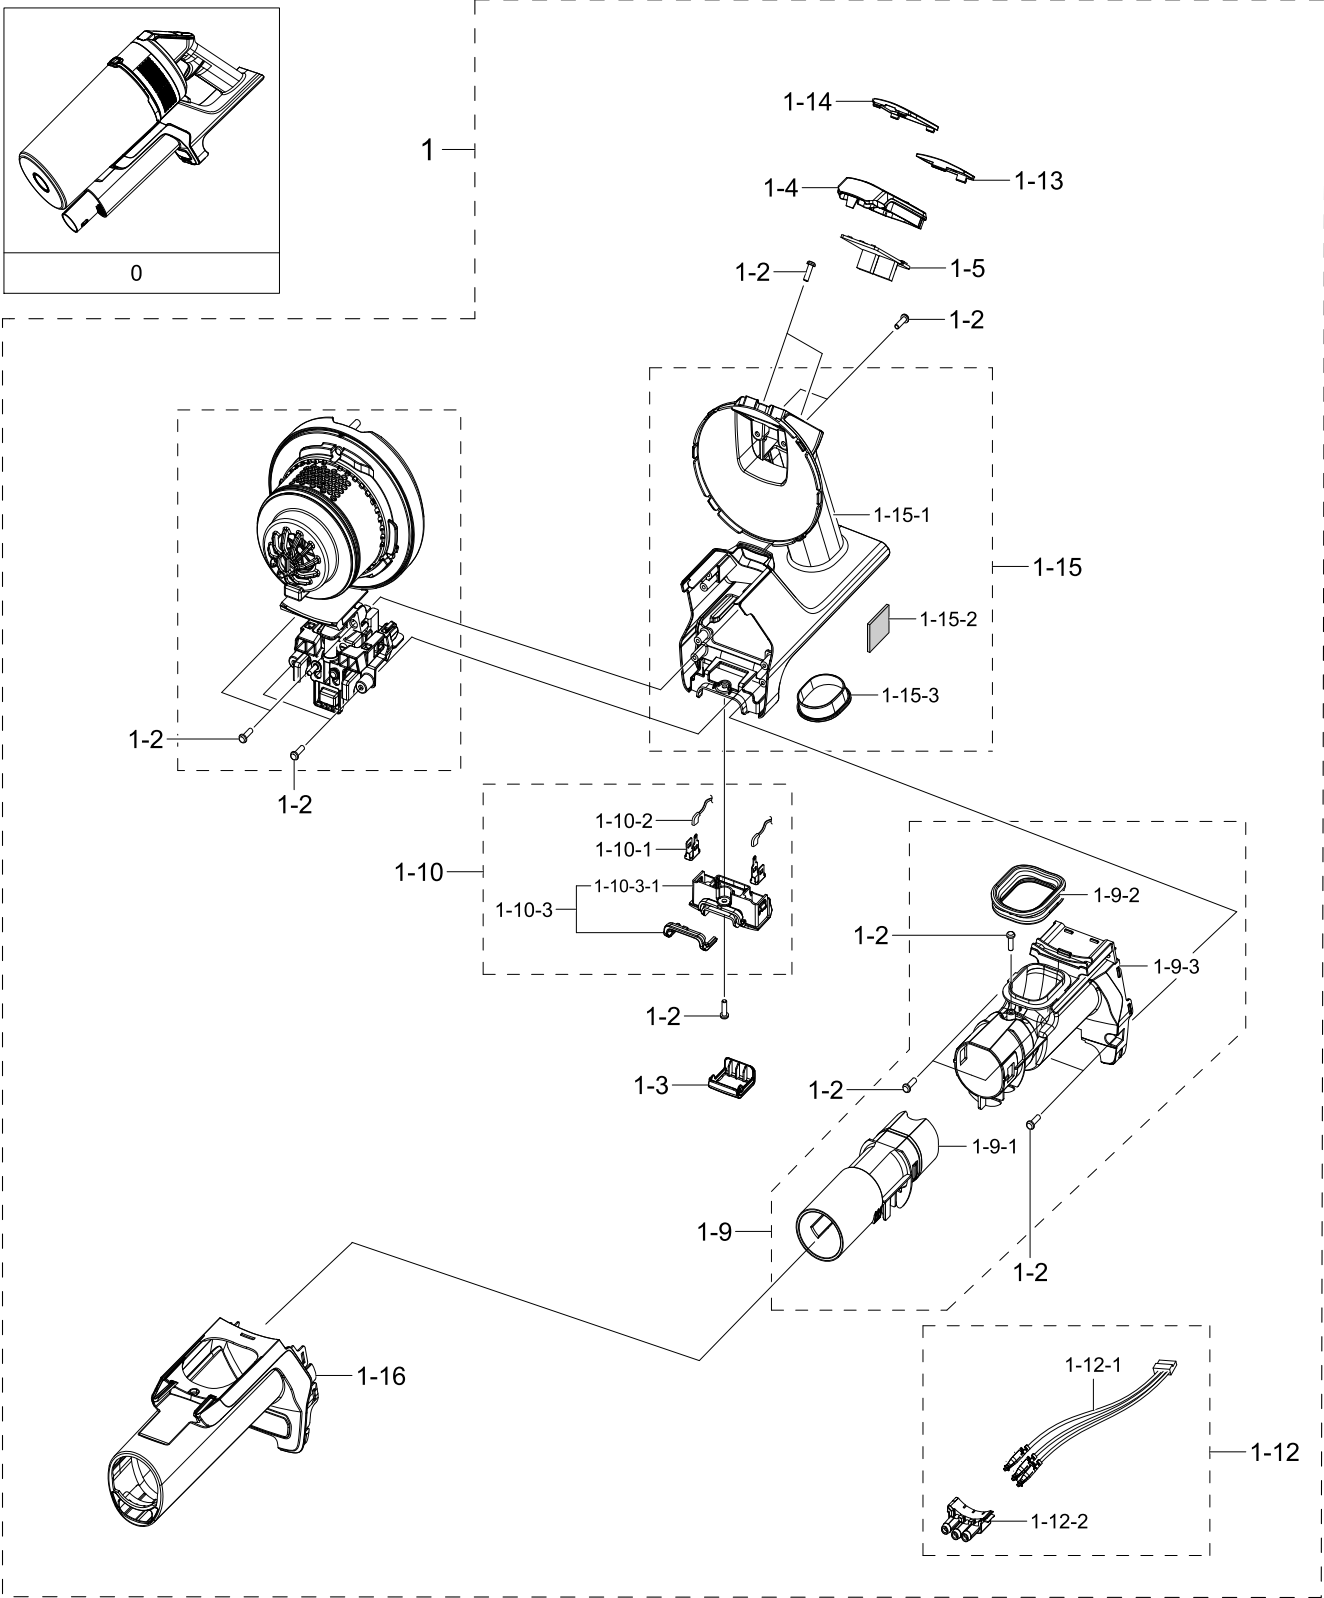

Exploded Views and Parts List

No.	Lvl.	Loc.	Material Code	Description & Specification	SNA	Qty.
5	2		DJ44-00014H	ADAPTOR; DC25.85V,1A,AC100-240V,26W,0to+4	SA	1
6	2		DJ97-03121A	ASSY BRUSH; VS6700,CARPET BRUSH,COTTA BLA	SNA	1

2. Assy Handle

Assy Handle

Exploded View

Parts List

No.	Lvl.	Loc.	Material Code	Description & Specification	SNA	Qty.
0	1		DJ97-03124C	ASSY HANDY; VS6700,ASSY HANDY,COTTA BLACK	SA	1
1	2	RB001	DJ97-03123C	ASSY BODY; VS6700,COTTA BLACK,HEPA,TEAL V	SNA	1
1-2	3	RV005	6003-000159	SCREW-TAPTYPE; PH,+,B,M3,L10,ZPC(BLK),SWR	SNA	14
1-3	3		DJ64-01350D	BUTTON PUSH; VS6700,PC,HB,COTTA BLACK	SNA	1
1-4	3	RB042	DJ97-02680B	ASSY PANEL CONTROL; VS6700,COTTA BLACK,At	SA	1
1-5	3		DJ92-00217A	ASSY PBA MODULE; ON/OFF CONTROL,VS6700AL,	SA	1
1-9	3	RB033	DJ97-02643A	ASSY DUCT INLET; VS9000RL	SA	1
1-9-1	4		DJ62-00459A	PIPE CONNECTOR; VS9000RL,PC,ID30,OD33.8,G	SNA	1
1-9-2	4		DJ63-01653A	GASKET DUCT; VS9000NL,TPV,TPV-45VSH-45A,T	SA	1
1-9-3	4		DJ67-00832A	DUCT INLET; VS9000NL,PC+ABS,HI-1050,EBONY	SNA	1
1-10	3		DJ97-02644D	ASSY HOLDER; VS6700,COTTA BLACK,CHARGING	SA	1
1-10-1	4		DJ37-00016A	TERMINAL; T0.5	SNA	2
1-10-2	4		DJ39-00284A	WIRE HARNESS-TERMINAL; 1P,CHARGER,UL3398,	SNA	2
1-10-3	4		DJ63-01654D	CUSHION ETC; VS6700,TPE,W31.4,L9.5,OR3000	SNA	1
1-10-3-1	5		DJ61-02558D	HOLDER ETC; VS6700,PC,L25.3,COTTA BLACK,V	SNA	1
1-12	3		DJ97-02671A	ASSY HOLDER; VS9000RL,PIPE-HANDY	SA	1
1-12-1	4		DJ39-00293A	WIRE HARNESS-TERMINAL; 3P,Pipe,UL3398,#22	SNA	1
1-12-2	4		DJ61-02555A	HOLDER TERMINAL; VS9000RL,PC,L25.5,EBONY	SNA	1
1-13	3	RB013	DJ97-02678A	ASSY BUTTON; VS9000RL,BUTTON CONTROL	SA	1
1-14	3	RB025	DJ97-02679C	ASSY COVER DISPLAY; VS6700,EBONY BLACK	SA	1
1-15	3	RB034	DJ97-02794D	ASSY FRAME; VS6700,COTTA BLACK	SNA	1
1-15-1	4		DJ61-02617D	FRAME; VS6700,PC,COTTA BLACK,W,ES3020N	SA	1
1-15-2	4		DJ63-01680A	FILTER SAFETY; VS9000RL,T5,W30,L40,EBONY	SNA	1