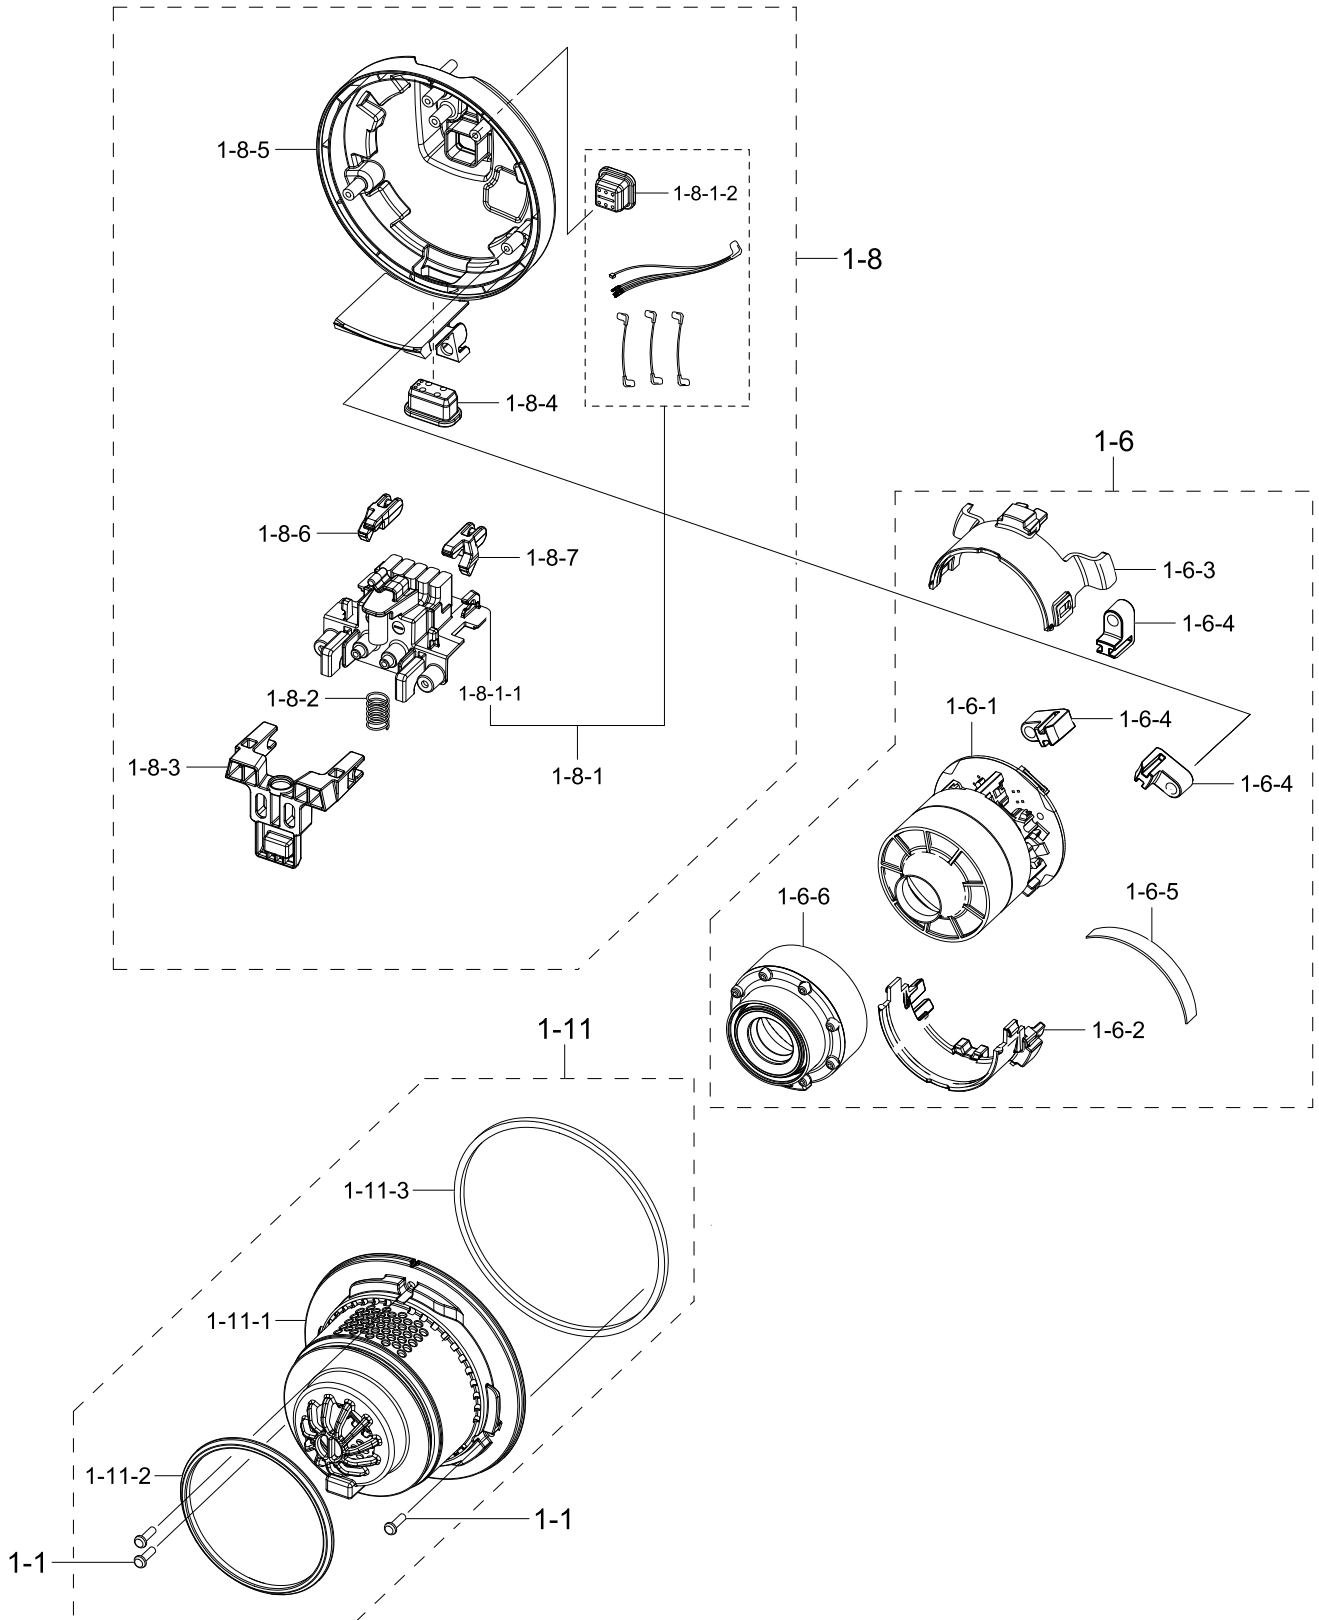

2.1. Assy Handy_Assy Motor Parts

Assy Handy_Assy Motor Parts

Exploded View

Parts List

No.	Lvl.	Loc.	Material Code	Description & Specification	SNA	Qty.
1-1	3	RV005	6002-000325	SCREW-TAPPING; PH,+,-,2,M3,L20,ZPC(WHT),S	SNA	3
1-6	3		DJ94-00892C	ASSY MOTOR PARTS; VS7000TL,WELLING,400CLW	SNA	1
1-6-1	4		DJ31-00181A	MOTOR BLDC FAN; ZSDP-322-2-1,120krpm,21.6	SA	1
1-6-2	4		DJ61-02833A	HOLDER MOTOR; VS7000TL,PP+TD30%,L39.9,BLA	SA	1
1-6-3	4		DJ61-02834A	HOLDER MOTOR; VS7000TL,PP+TD30%,L39.9,BLA	SA	1
1-6-4	4		DJ63-01683A	CUSHION ETC; VS9000RL,NBR,W9.2,L16,EBONY	SNA	3
1-6-5	4		DJ63-01686A	GASKET ETC; VS9000RL,EPDM FOAM,T1,W15,L20	SA	1
1-6-6	4		DJ63-01790A	CUSHION MOTOR; VS7000TL,NBR,T2,W56,L17.2,	SA	1
1-8	3		DJ97-02642G	ASSY HOLDER TERMINAL; VS6700,COTTA BLACK,	SNA	1
1-8-1	4	RJ189	DJ39-00346A	WIRE HARNESS-STICK; 5P,VS6700_HANDY,UL339	SA	1
1-8-1-1	5		DJ61-02567A	HOLDER TERMINAL; VS9000NL,PK+GF5%,L52,BLA	SNA	1
1-8-1-2	5		DJ63-01732B	GASKET WIRE; VS6700,TPV,TPV-45VSH-65A,BLA	SNA	1
1-8-2	4	RP302	DJ61-01350A	SPRING ETC-BUTTON; SU9380,HSWR,COD0.6,ID6	SA	1
1-8-3	4		DJ61-02557A	GUIDE LINK; VS9000NL,ABS,L32.5,HB,GP-35,N	SNA	1
1-8-4	4		DJ63-01647A	GASKET WIRE; VS9000NL,NBR,T2.5,BATTERY	SNA	1
1-8-5	4		DJ97-02681B	ASSY COVER; VS6700,COTTA BLACK,Attatch PA	SNA	1
1-8-6	4		DJ66-00824A	LEVER RELEASE; VS9000NL,ABS,HG-0760GP,EBO	SNA	1
1-8-7	4		DJ66-00825A	LEVER RELEASE; VS9000NL,ABS,HG-0760GP,EBO	SNA	1
1-11	3	RJ004	DJ97-02670A	ASSY CASE MOTOR F; VS9000RL,BLACK	SA	1
1-11-1	4	RJ031	DJ63-01656A	COVER MOTOR; VS9000NL,ABS,NEUTRAL GRAY,HG	SNA	1
1-11-2	4		DJ63-01657A	GASKET GRILLE; VS9000NL,TPV,TPV-45VSH-45A	SNA	1
1-11-3	4		DJ63-01674A	GASKET ETC; VS9000RL,EVA FOAM,T3,W3,L154	SNA	2