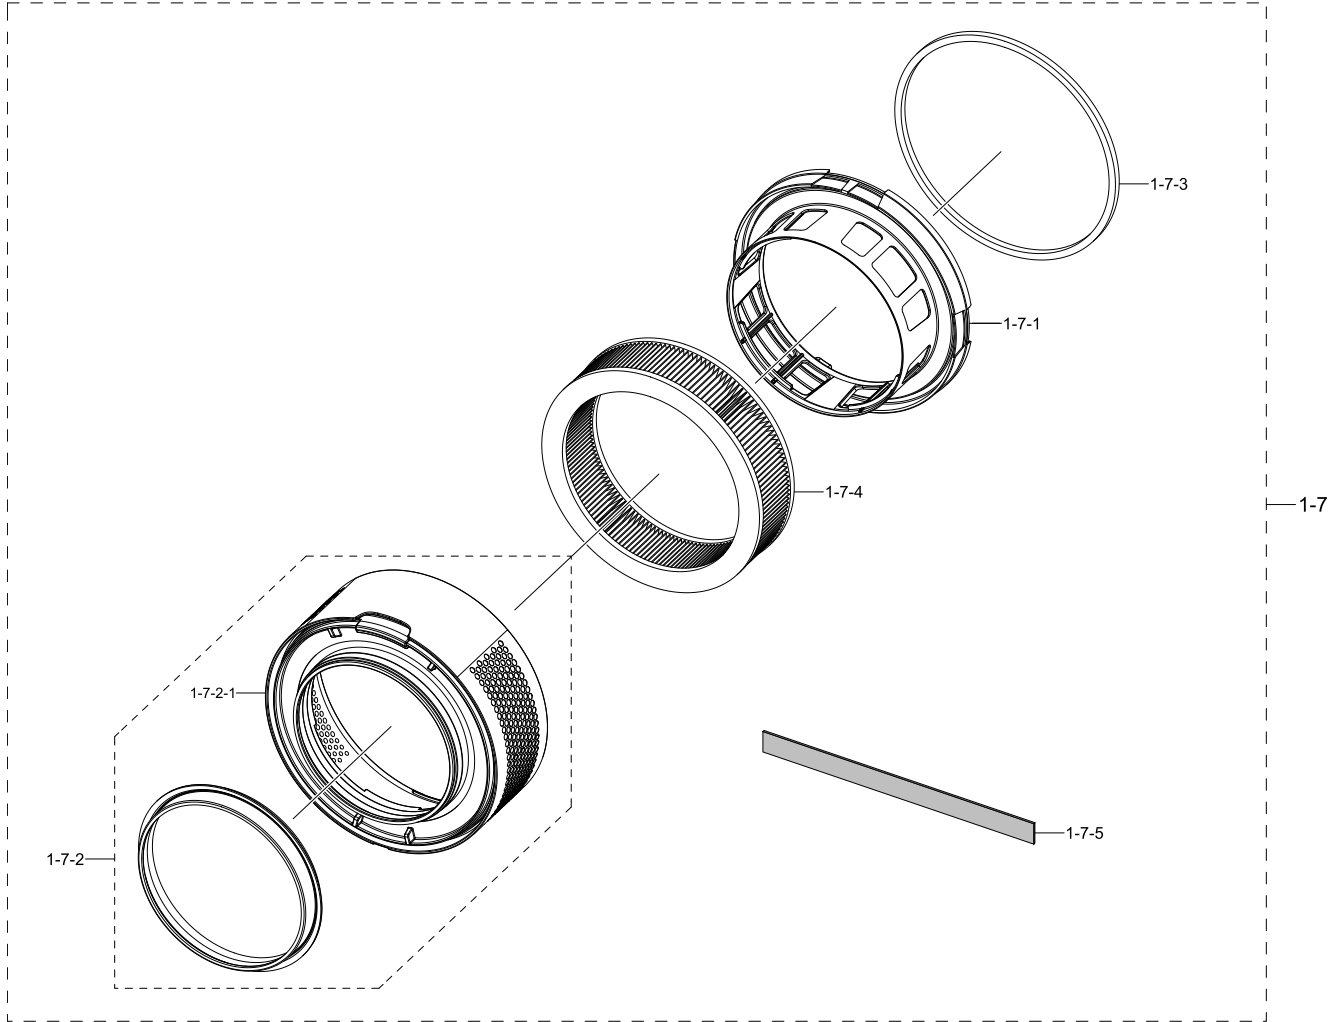

2.2. Assy Grille Back

Assy Grille Back

Exploded View

Parts List

No.	Lvl.	Loc.	Material Code	Description & Specification	SNA	Qty.
1-7	3	RB037	DJ97-02641C	ASSY GRILLE BACK; VS9000RL-ESS,VIOLET,PTF	SA	1
1-7-1	4		DJ61-02559A	HOLDER GRILLE; VS9000NL,PC+ABS,L108,EBONY	SNA	1
1-7-2	4		DJ63-01658C	GASKET GRILLE; VS9000ESS,TPE,OR3000PC,BLA	SNA	1
1-7-2-1	5		DJ64-01355B	GRILLE FILTER; VS9000RL-ESS,ABS,HB,NEUTRA	SNA	1
1-7-3	4		DJ63-01674A	GASKET ETC; VS9000RL,EVA FOAM,T3,W3,L154	SNA	2