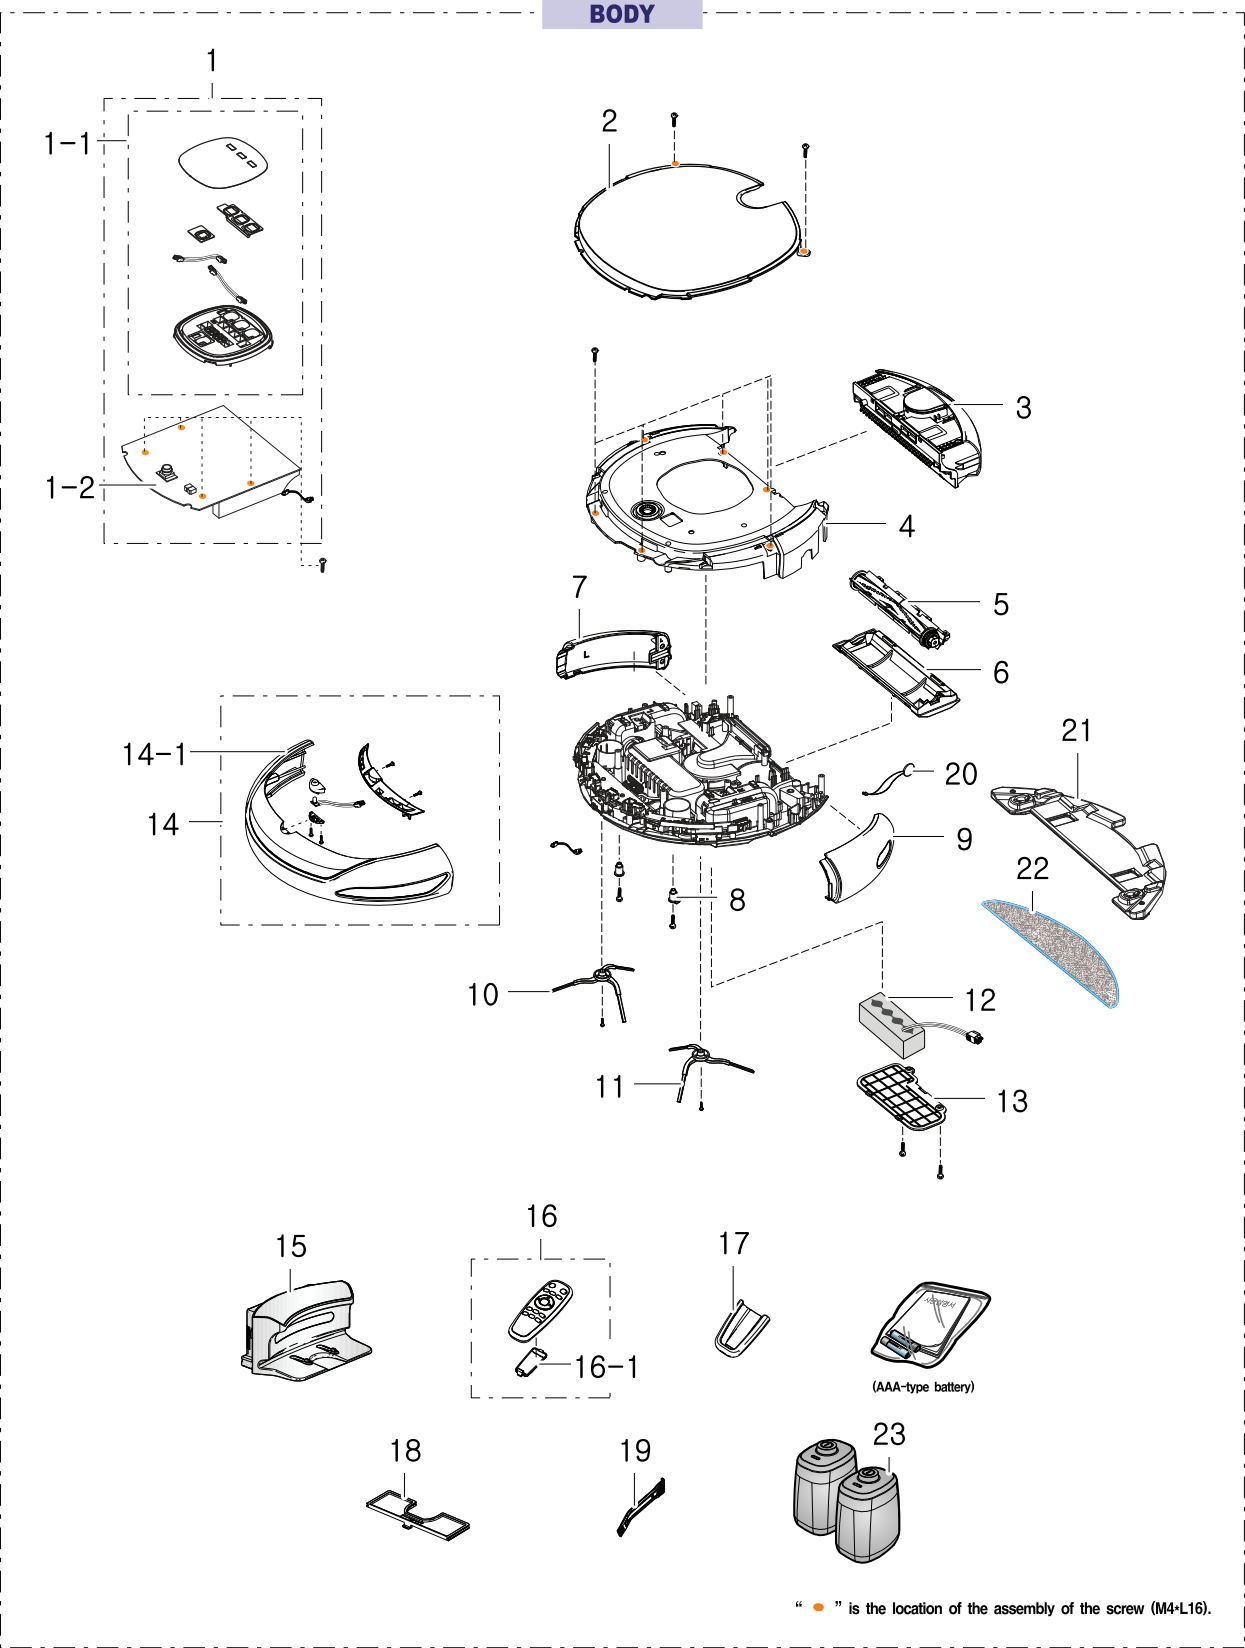

# 1. Body

## Exploded View

**Parts List**

No.	Parent	Lvl.	Loc.	Material Code	Description & Specification	SNA	Qty.
1	VCR8896L3R/SWS	1	RJ169	DJ92-00021B	ASSY PBA MAIN; SR8895,W190/L180,14.4V,DOM	SA	1
1-1	DJ92-00021B	2	RB025	DJ97-01681B	ASSY COVER DISPLAY; SR8895,TOUCH,EXP(EN),	SA	1
1-2	DJ92-00021B	2	RJ094	DJ41-00575A	PBA MAIN; SR8895,FR-4,W177*L197,STEALTH A	SA	1
2	VCR8896L3R/SWS	1	RB042	DJ97-01321K	ASSY PANEL CONTROL; SR8896,MIRROR RED,WAV	SA	1
3	VCR8896L3R/SWS	1	RA013	DJ97-01286B	ASSY CASE BASKET; VCR8830,No,Bagfree,QUIC	SA	1
4	VCR8896L3R/SWS	1	RB009	DJ97-01291A	ASSY BODY MID; AUTOBOT,-,-,ASSY	SA	1
5	VCR8896L3R/SWS	1		DJ97-01303C	ASSY DRUM BRUSH; STEALTHBOT,GENERAL NYLON	SA	1
6	VCR8896L3R/SWS	1		DJ97-01677A	ASSY BASE BRUSH; VC-RL87V,YEL,ASSY	SA	1
7	VCR8896L3R/SWS	1	RL060	DJ97-01327D	ASSY COVER-SIDE L; VC-RA50V,DEEP GRY,ASSY	SA	1
8	VCR8896L3R/SWS	1	RB086	DJ67-00571A	CAP-SCREW; VC-RA84V,ABS,DEEP GRY	SA	2
9	VCR8896L3R/SWS	1	RL141	DJ97-01328D	ASSY COVER-SIDE R; VC-RA50V,DEEP GRY,ASSY	SA	1
10	VCR8896L3R/SWS	1	RL060	DJ97-01329B	ASSY BRUSH-CORNER L; AUTOBOT,CORNER BRUSH	SA	1
11	VCR8896L3R/SWS	1	RL141	DJ97-01330B	ASSY BRUSH-CORNER R; AUTOBOT,CORNER BRUSH	SA	1
12	VCR8896L3R/SWS	1	RA010	DJ96-00113C	ASSY BATTERY; VCR8855,14V,NI-MH,2000mAH,1	SA	1
13	VCR8896L3R/SWS	1	RP212	DJ63-00929A	COVER BATTERY; VC-RA84V,ABS,DEEP GRY	SA	1
14	VCR8896L3R/SWS	1	RB004	DJ97-01304D	ASSY BODY BUMPER; SR8895,GRAPHITE GRY,REC	SA	1
14-1	DJ97-01304D	2	RB242	DJ97-01305E	ASSY BODY BUMPER-SUB; VC-RL87V,GRAPHITE G	SA	1
15	VCR8896L3R/SWS	1	RA014	DJ96-00115J	ASSY CHARGER; VCR8855,URBAN GRAPHITE,EXP,	SA	1
16	VCR8896L3R/SWS	1	RA028	DJ96-00114S	ASSY REMOCON; SR8895,EBONY BLK	SA	1
16-1	DJ96-00114S	2	RP213	DJ63-00936D	COVER BATTERY; VCR-8830,ABS,EBONY BLK	SA	1
17	VCR8896L3R/SWS	1	RA109	DJ61-01592A	HANGER-REMOCON; VC-RA84V,PP,URBAN GRAPHIT	SA	1
18	VCR8896L3R/SWS	1	RA024	DJ97-01285A	ASSY GRILLE FILTER; AUTOBOT,WHT,H11	SA	1
19	VCR8896L3R/SWS	1	RA100	DJ98-01002A	ASSY ACCESSORY BROOM; VC-RE70V,BROOM,BLK,	SA	1