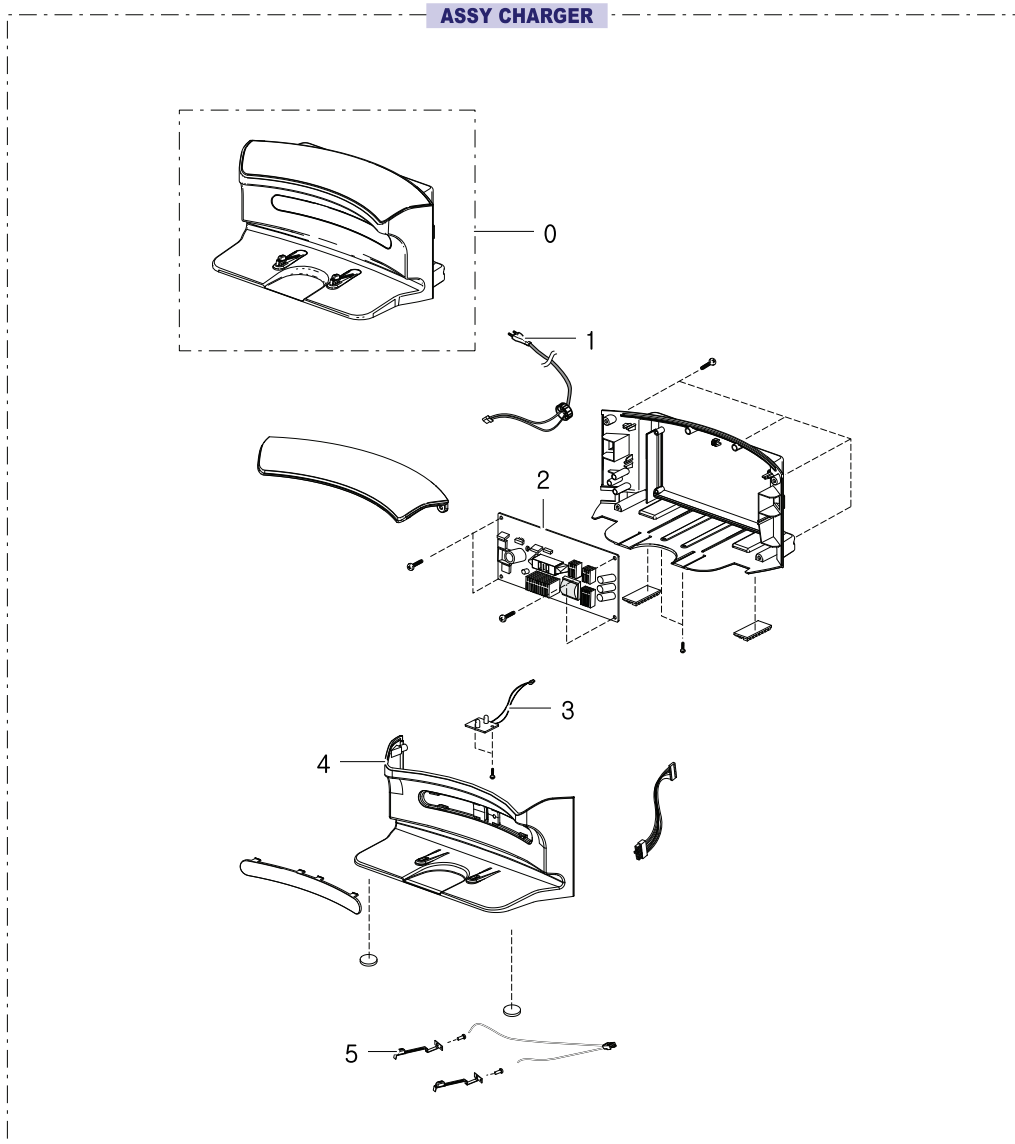

4. Assy Charger

Exploded View

Parts List

No.	Parent	Lvl.	Loc.	Material Code	Description & Specification	SNA	Qty.
0	VCR8896L3R/SWS	1	RA014	DJ96-00115J	ASSY CHARGER; VCR8855,URBAN GRAPHITE,EXP,	SA	1
1	DJ96-00115J	2	RJ017	DJ95-00021D	ASSY POWER CORD; AUTOBOT-PJT,CP2 4.0,L200	SA	1
2	DJ96-00115J	2	RJ097	DJ41-00459A	PBA SMPS; VC-RA84V,CEM-1,180X85,100~240V,	SA	1
3	DJ96-00115J	2	RJ168	DJ41-00470A	PBA-SMPS LED; VC-RA84V,FR1,W30XL20,DC5V,N	SA	1
4	DJ96-00115J	2	RA048	DJ63-00940H	COVER-CHARGER FRONT; AUTOBOT,ABS(ANTI-FLA	SA	1