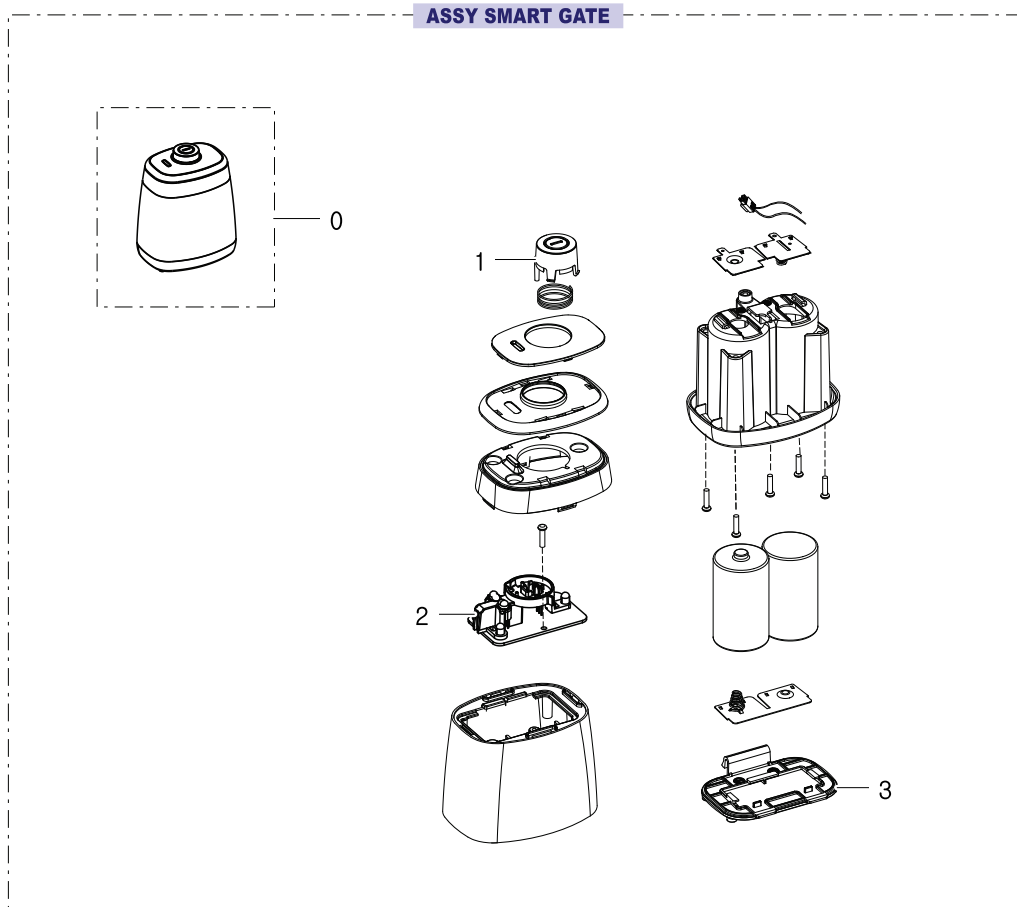

5. Assy Smart Gate

Exploded View

Parts List

No.	Parent	Lvl.	Loc.	Material Code	Description & Specification	SNA	Qty.
0	VCR8896L3R/SWS	1	RA119	DJ97-01513A	ASSY-SMARTGATE; VCR8855,SMART GATE,EXP(VE)	SA	2
1	DJ97-01513A	2	RP476	DJ97-01512A	ASSY-LENS; VCR8855,SMART GATE,EXP(VE)	SA	2
2	DJ97-01513A	2	RJ190	DJ41-00541A	PBA-SMARTGATE; VC-RL84V,FR1,W65XL39,SMART	SA	2
3	DJ97-01513A	2	RP419	DJ63-01050A	COVER-BATTERY; VCR8855,ABS,W80.5,L51.5,EB	SA	2