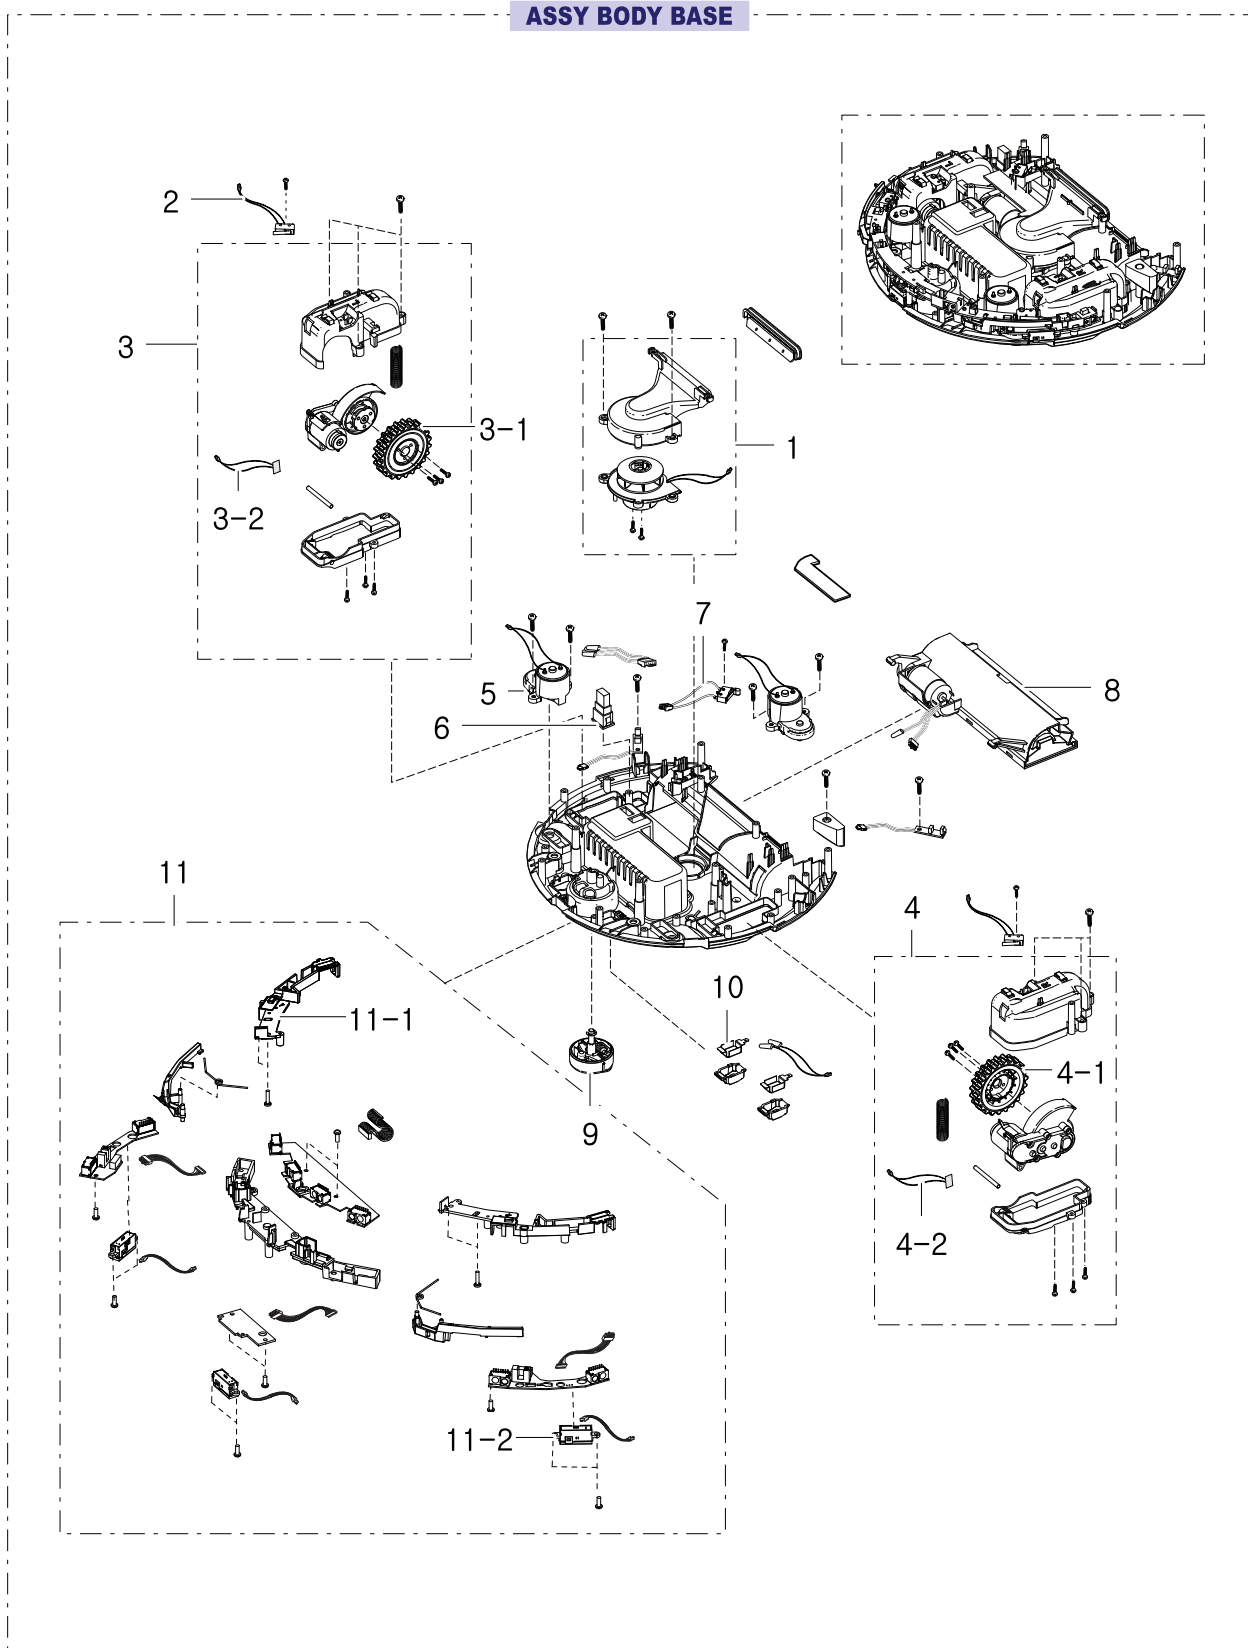

2. Assy Body Base

Exploded View

Parts List

No.	Parent	Lvl.	Loc.	Material Code	Description & Specification	SNA	Qty.
1	DJ97-01678B	2	RP342	DJ96-00117A	ASSY MOTOR-FAN; VCU-RA84V,14.4V,ASSY MOTO	SA	1
2	DJ97-01678B	2	RP440	DJ91-00004E	ASSY SWITCH MICRO; VC-RA84V,WHEEL LIFT L,	SA	2
3	DJ97-01678B	2	RB045	DJ97-01314C	ASSY WHEEL DRIVING L; WHEEL,VC-RL84V,DEEP	SA	1
3-1	DJ97-01317C	3	RP121	DJ97-01311A	ASSY WHEEL; WHEEL,VC-RA84V,DEEP GRV,ROYAL	SA	1
3-2	DJ97-01317C	3	RJ175	DJ39-00202A	WIRE HARNESS-WHEEL MOTOR; VC-RL84V,6,WHT,	SA	1
4	DJ97-01678B	2	RB046	DJ97-01317C	ASSY WHEEL DRIVING R; WHEEL,VC-RL84V,DEEP	SA	1
4-1	DJ97-01317C	3	RP121	DJ97-01311A	ASSY WHEEL; WHEEL,VC-RA84V,DEEP GRV,ROYAL	SA	1
4-2	DJ97-01317C	3	RJ175	DJ39-00202A	WIRE HARNESS-WHEEL MOTOR; VC-RL84V,6,WHT,	SA	1
5	DJ97-01678B	2	RJ172	DJ97-01320B	ASSY CASE MOTOR-CORNER; VC-RL84V,DEEP GRV	SA	2
6	DJ97-01678B	2	RP309	3402-001040	SWITCH-ROCKER; 250VAC,6A,2,DPST,ON-OFF	SA	1
7	DJ97-01678B	2	RP418	DJ91-00004D	ASSY SWITCH MICRO; VC-RA84V,DUSTBOX	SA	1
8	DJ97-01678B	2	RL008	DJ97-01676A	ASSY CASE-DRUM; VC-RL87V,MICRO SILVER,No,	SA	1
9	DJ97-01678B	2	RP106	DJ97-01313A	ASSY ROLLER FRONT; FRONT,VC-84V,BLK,OD47.	SA	1
10	DJ97-01678B	2	RJ102	DJ65-00063A	TERMINAL-PIN; VC-RA84V,BRASS	SA	2
11	DJ97-01678B	2		DJ97-01675A	ASSY CASE-SENSOR; VC-RL87V,BLK,No,-	SA	1
11-1	DJ97-01675A	3		DJ63-01111A	COVER SENSOR-L; VC-RL87V,ABS,W94.0,L121.9	SA	1
11-2	DJ97-01675A	3	RP347	DJ32-00014A	SENSOR-DISTANCE; KIR5006C,VC-RA84V,5.0V,5	SA	3