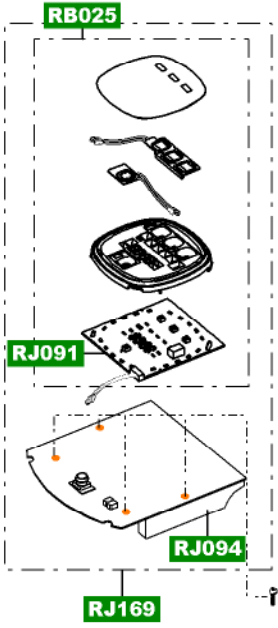

**BODY**

“ ” Is the location of the assembly of the screw (M4\*L16).

ASSY BODY BASE

**ASSY CASE BASKET**

**ASSY CHARGER**

ASSY SMART GATE