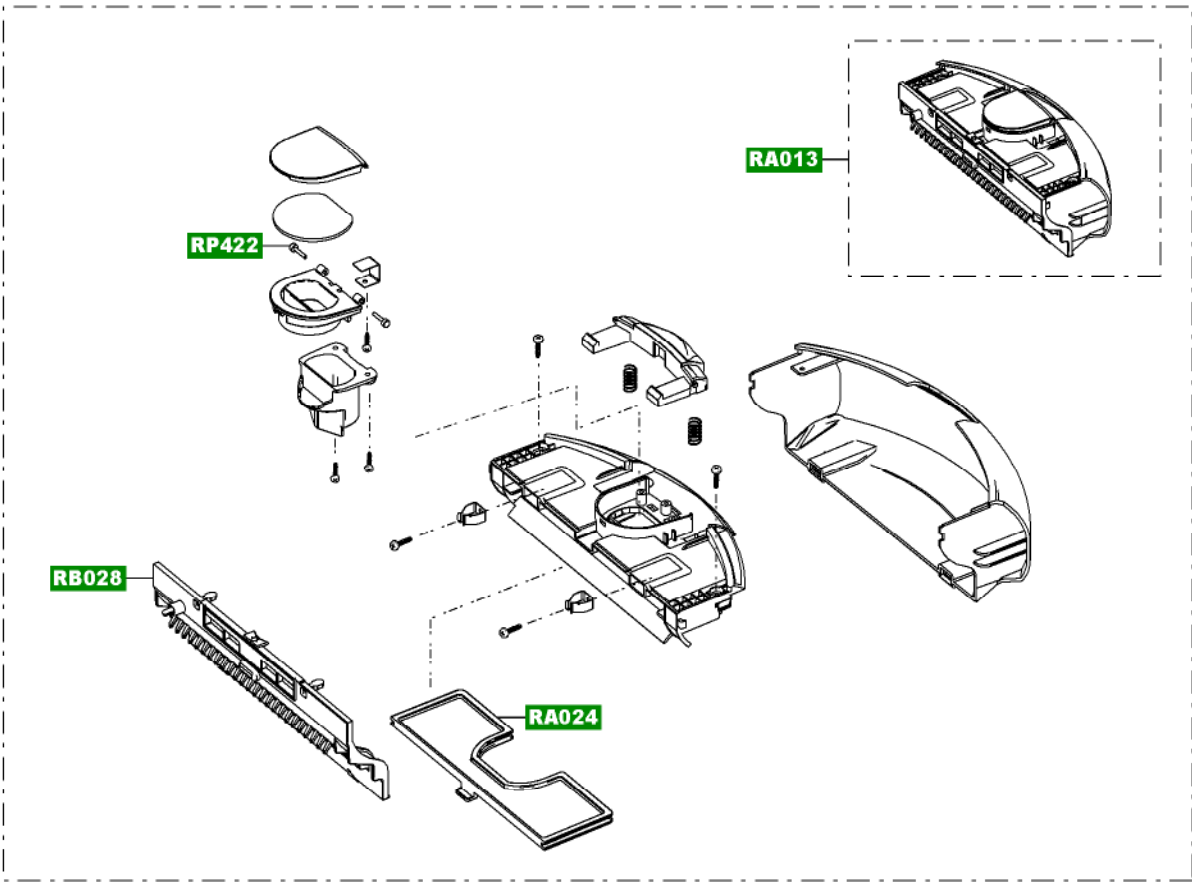

**BODY**

“ ” Is the location of the assembly of the screw (M4\*L16).

ASSY BODY BASE

**ASSY CASE BASKET**

**ASSY CHARGER**

ASSY SMART GATE