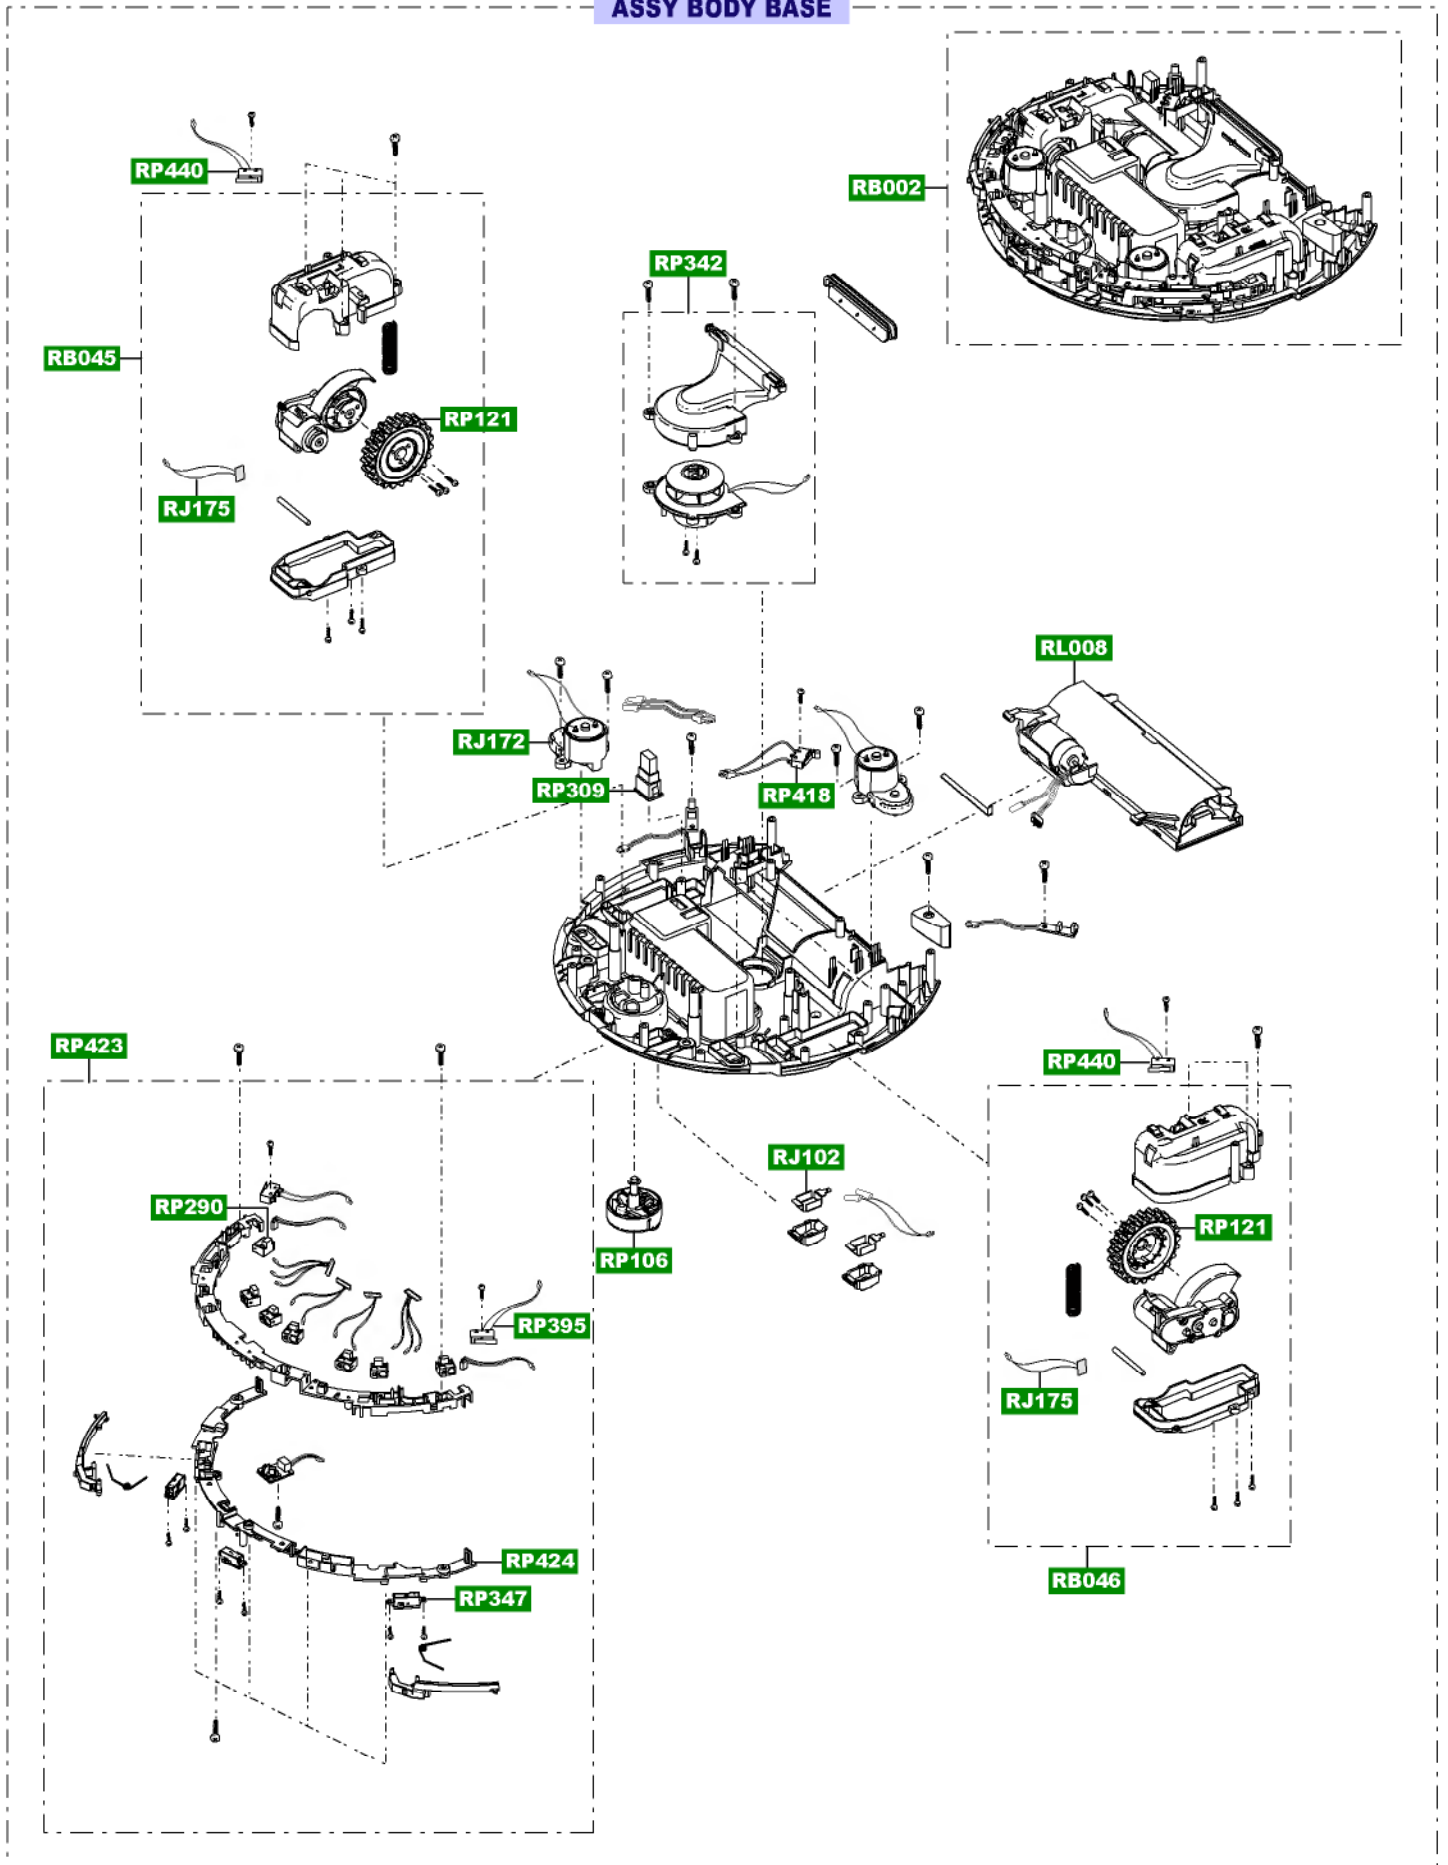

**BODY**

“ ” Is the location of the assembly of the screw (M4\*L16).

ASSY BODY BASE

**ASSY CASE BASKET**

**ASSY CHARGER**

ASSY SMART GATE