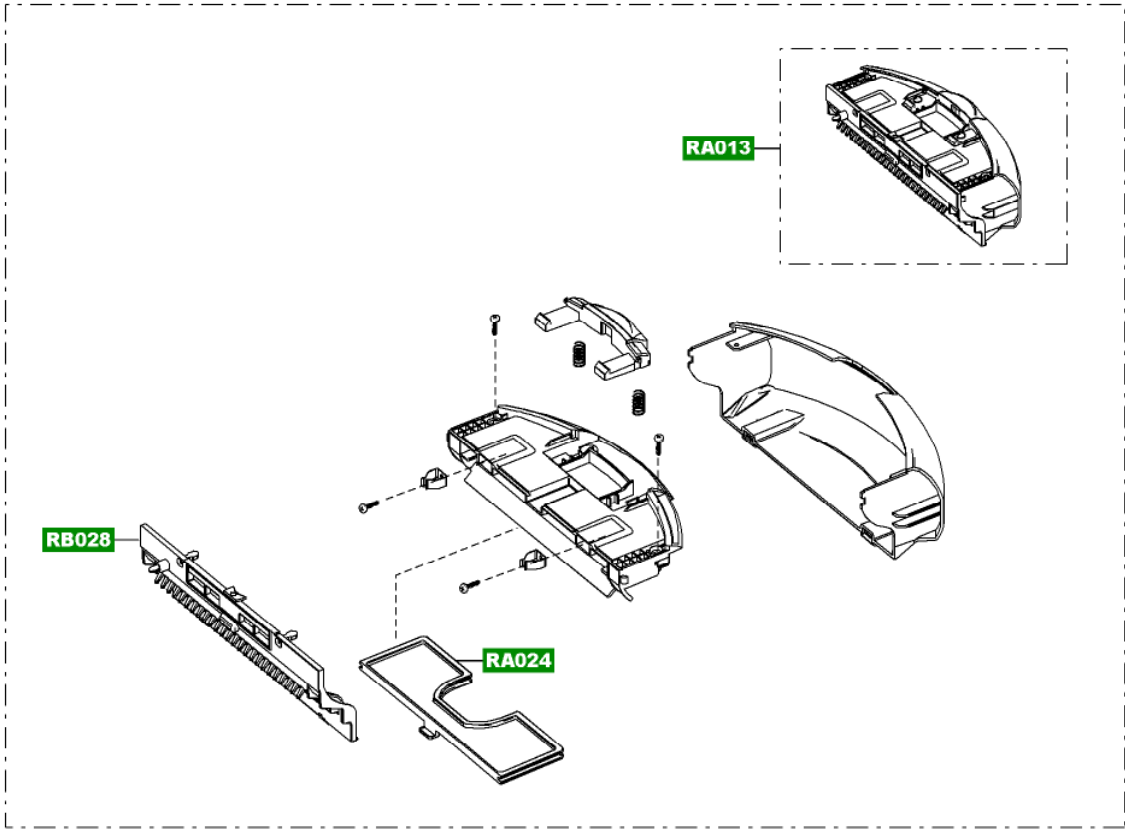

BODY

“ • ” is the location of the assembly of the screw (M4-L16).

ASSY BODY BASE

ASSY CASE BASKET

ASSY CHARGER