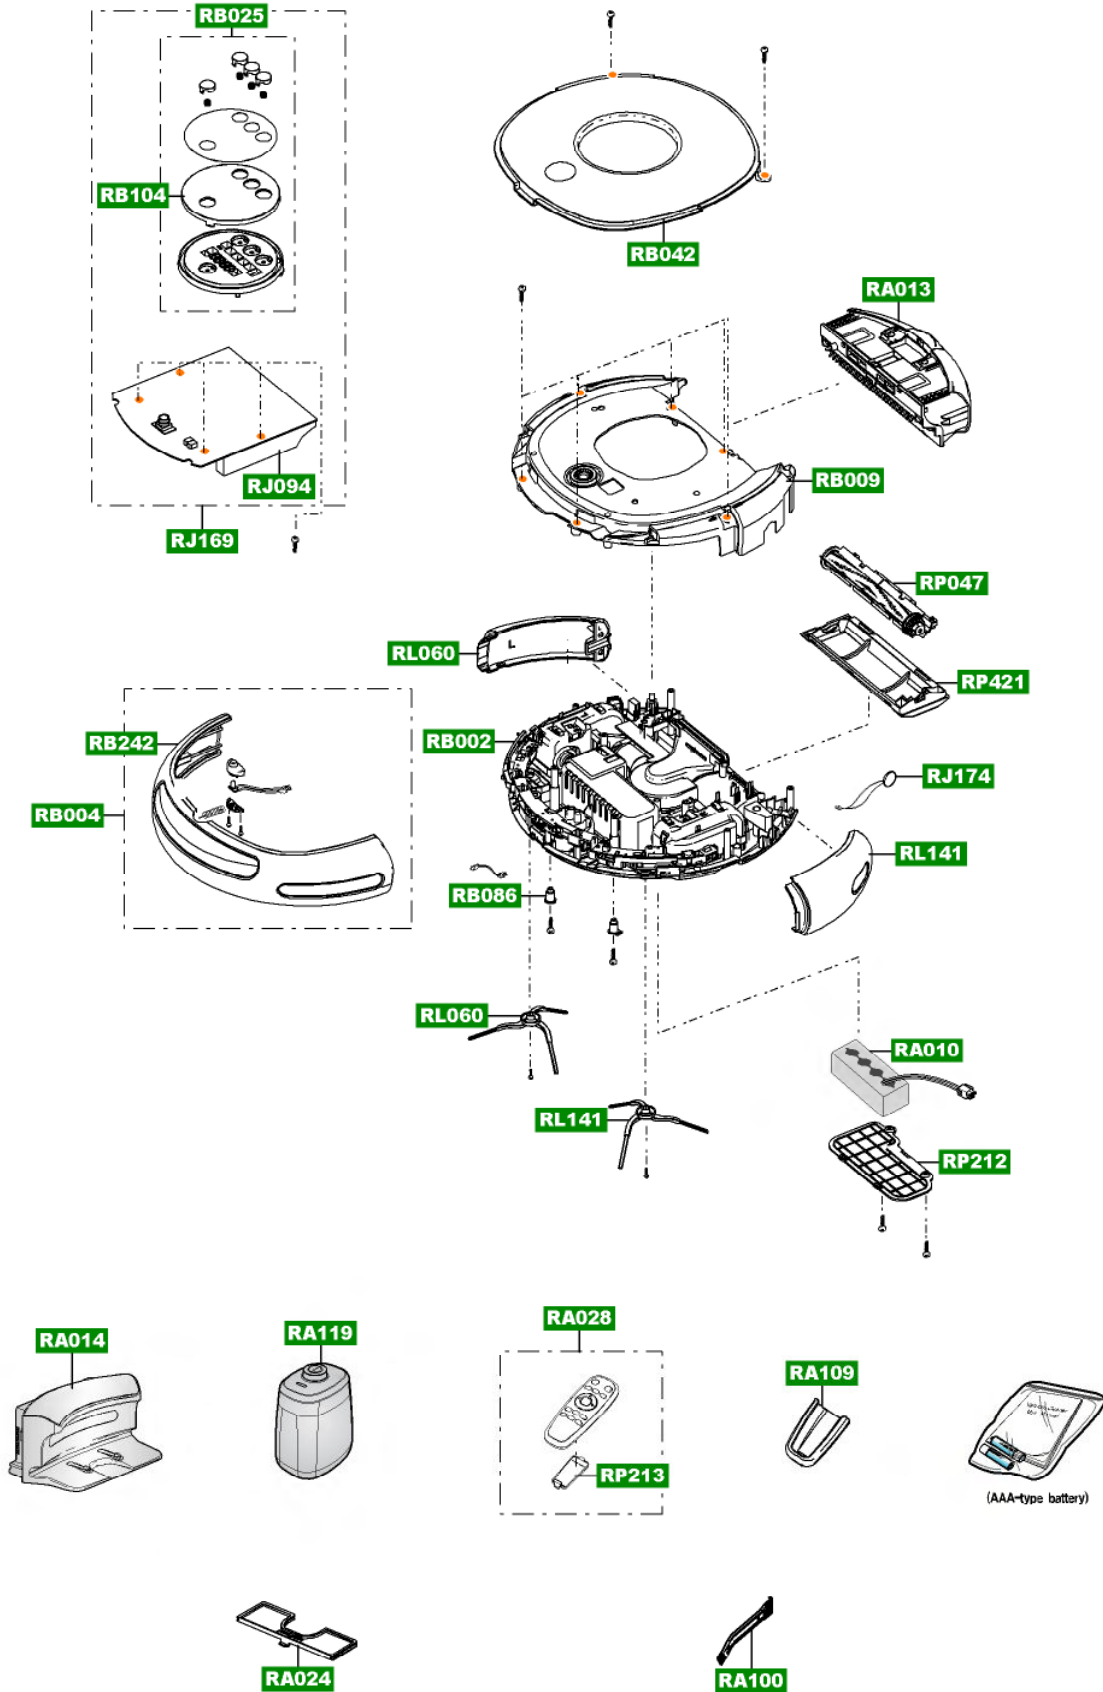

BODY

“ • ” is the location of the assembly of the screw (M4-L16).

ASSY BODY BASE

ASSY CASE BASKET

ASSY CHARGER