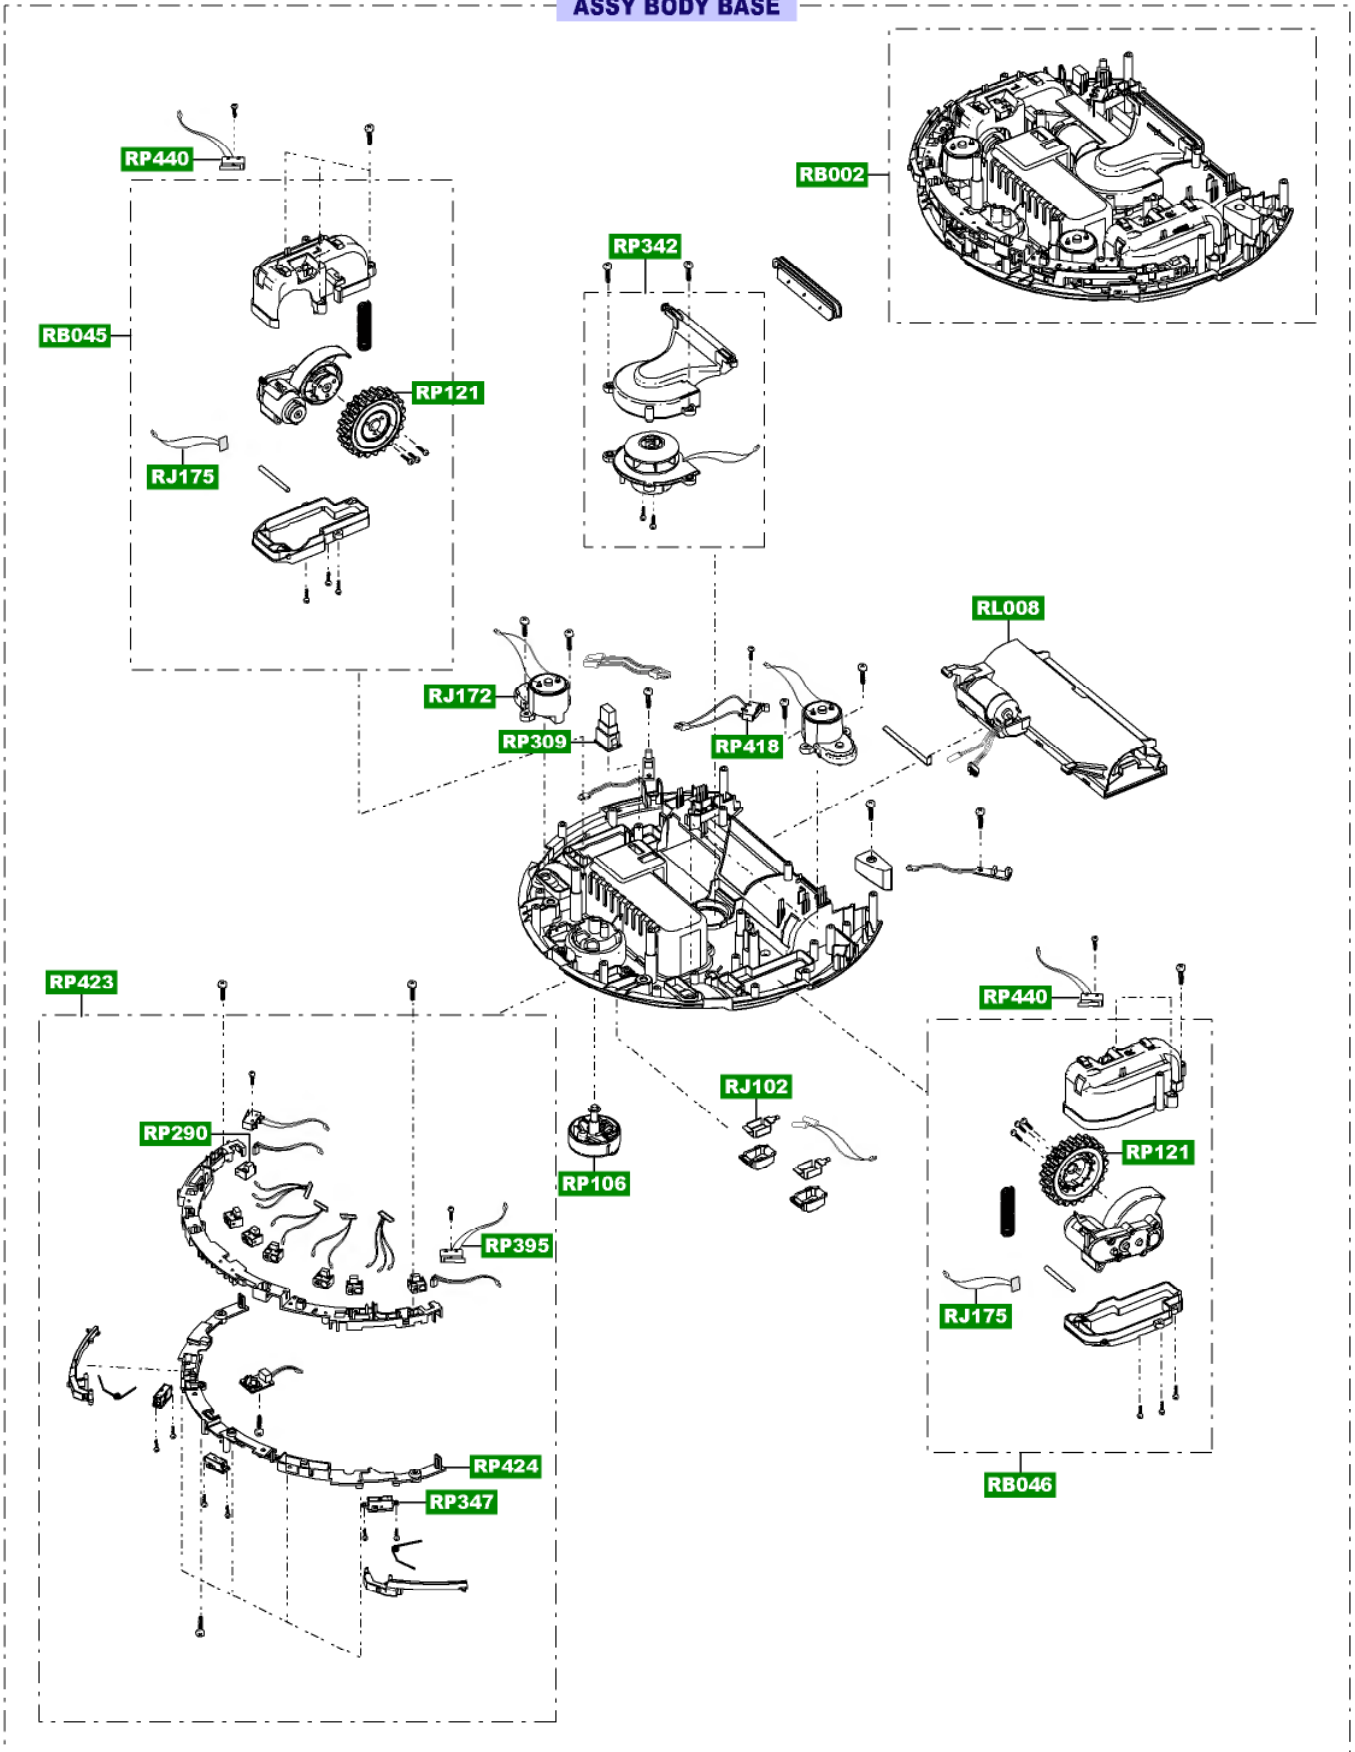

BODY

“ • ” is the location of the assembly of the screw (M4-L16).

ASSY BODY BASE

ASSY CASE BASKET

ASSY CHARGER