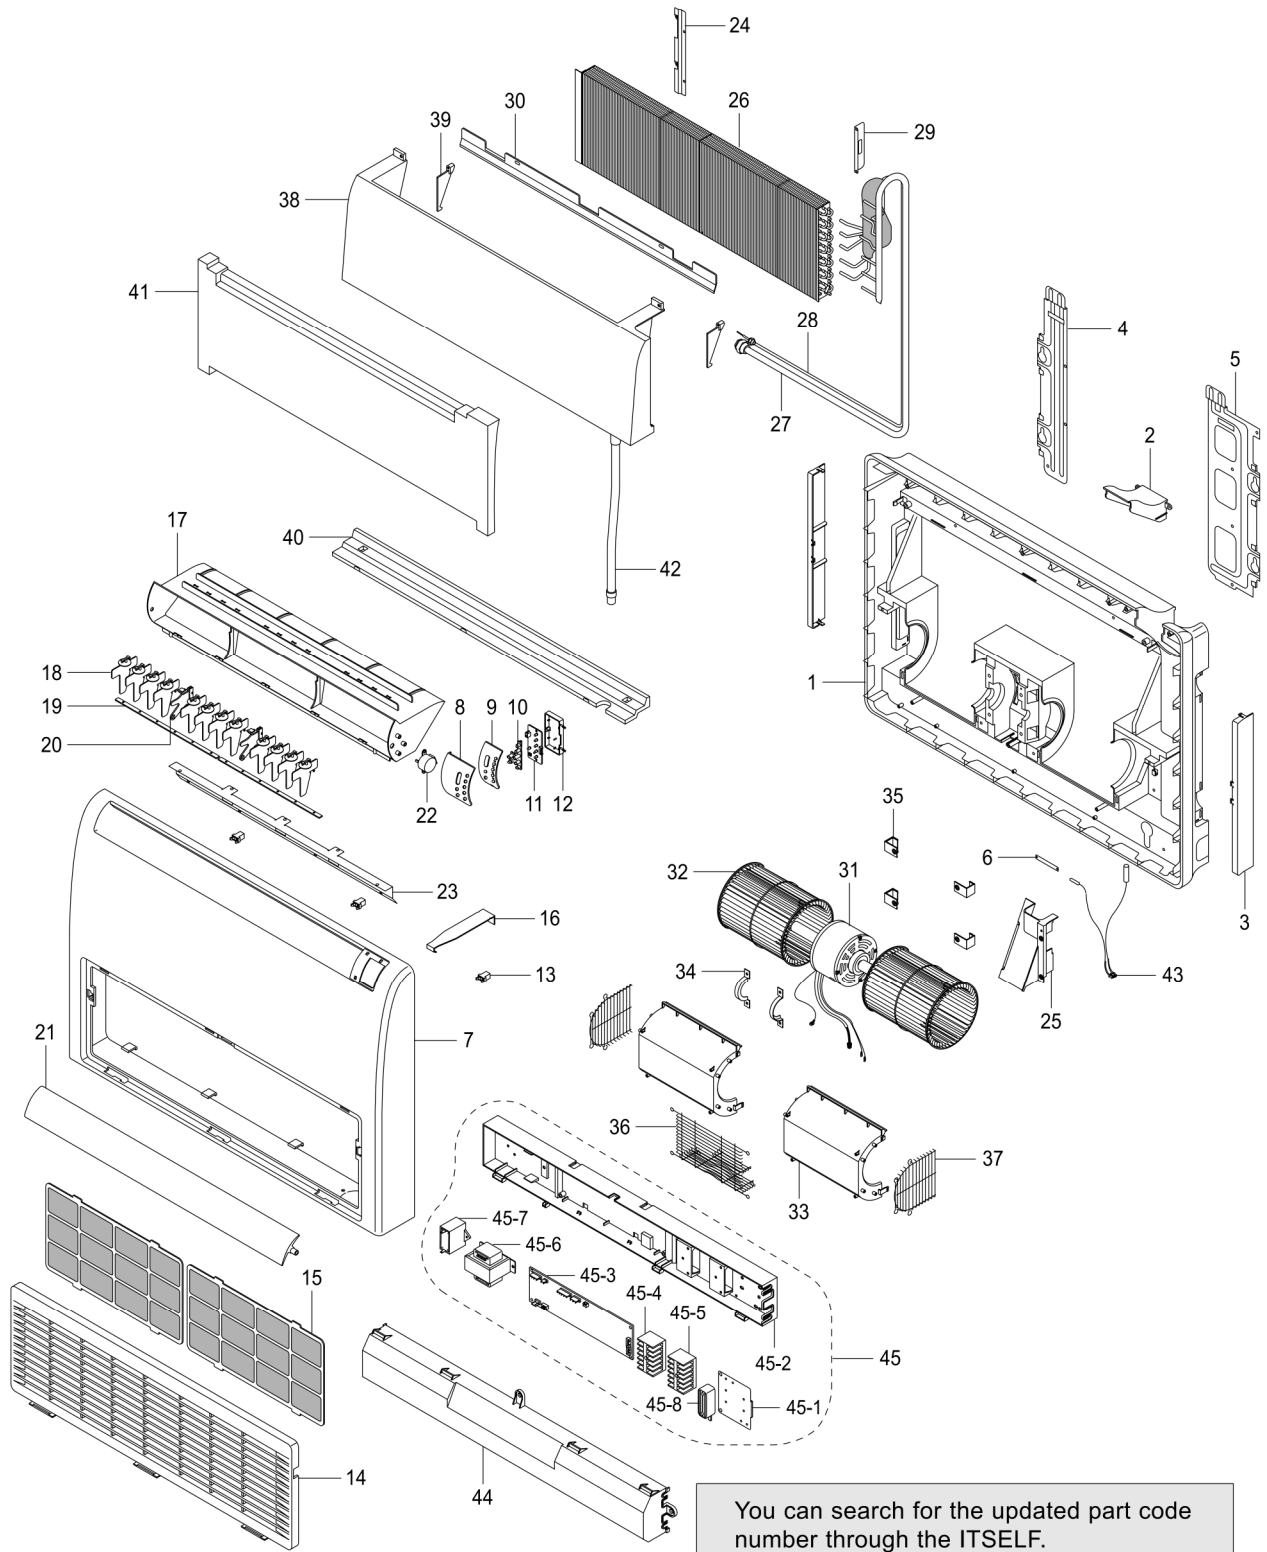

# 6. Exploded Views and Parts List

## 6-1 Indoor Unit

You can search for the updated part code number through the ITSELF.  
URL : <http://itself.sec.samsung.co.kr>