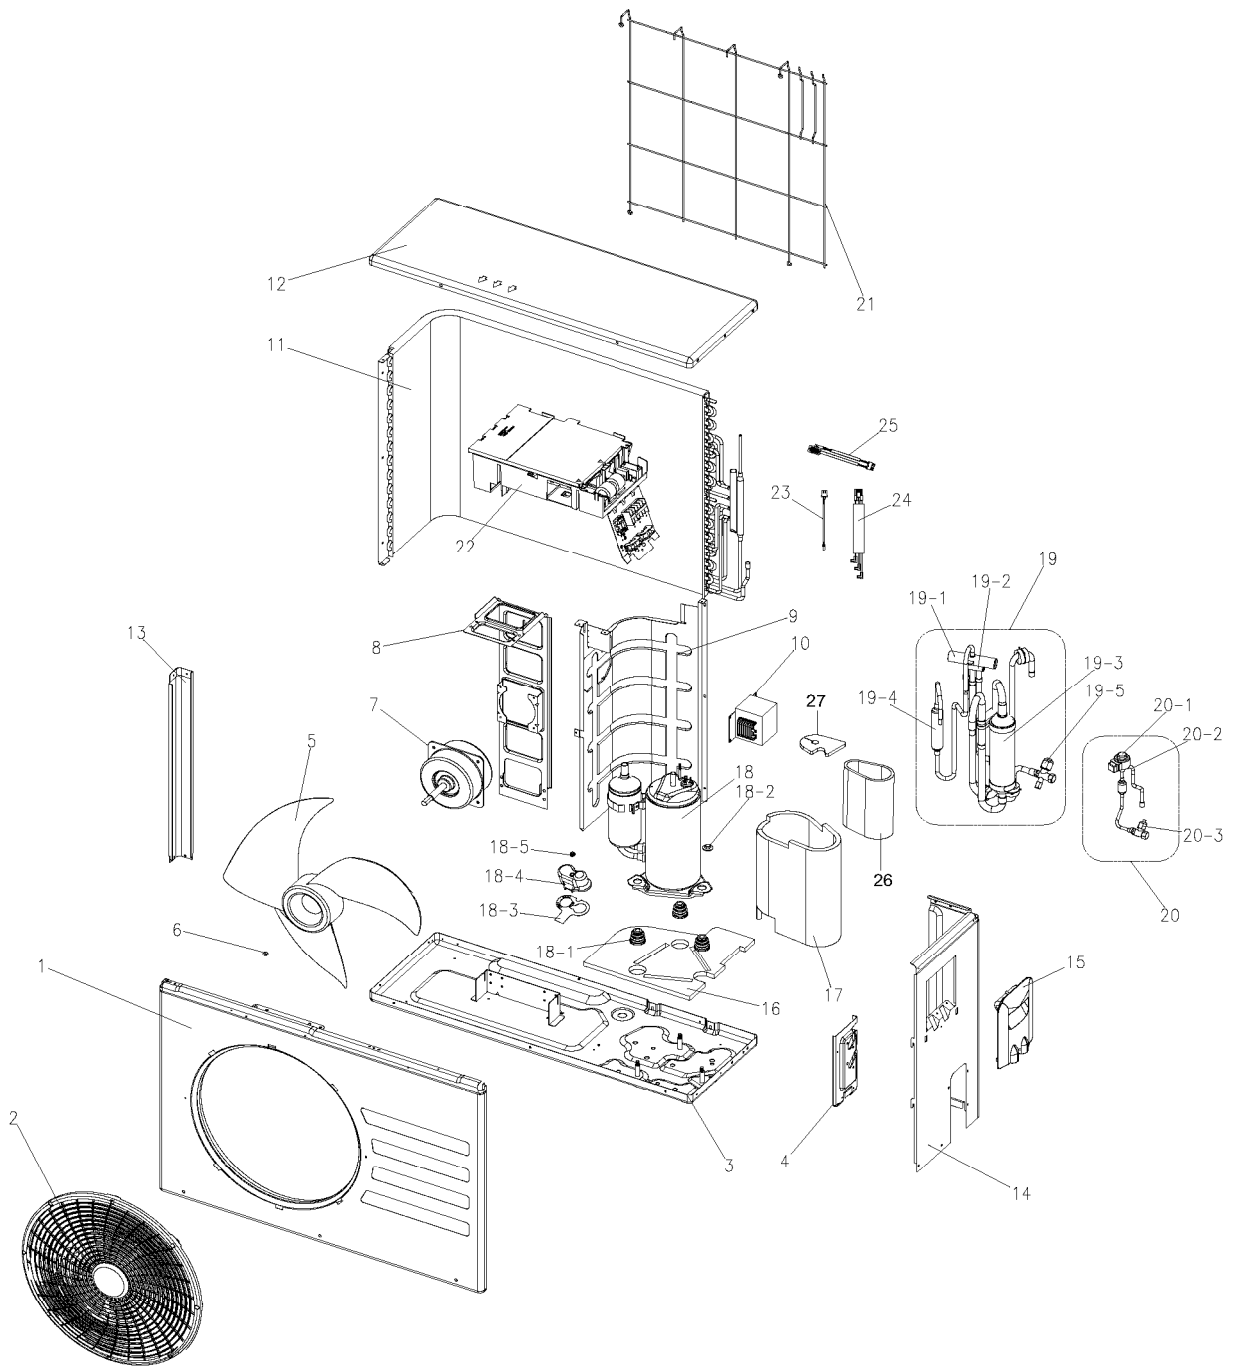

5. Exploded Views and Parts List

5-1 Indoor Unit

■ EH035EAV1

■ EH052EAV1/EH070EAV1

5-2 Outdoor Unit

■ UH070EAV1

Ass'y Control Out(cont.)

- UH052EAV1: DB93-05838C
- UH070EAV1: DB93-05838A