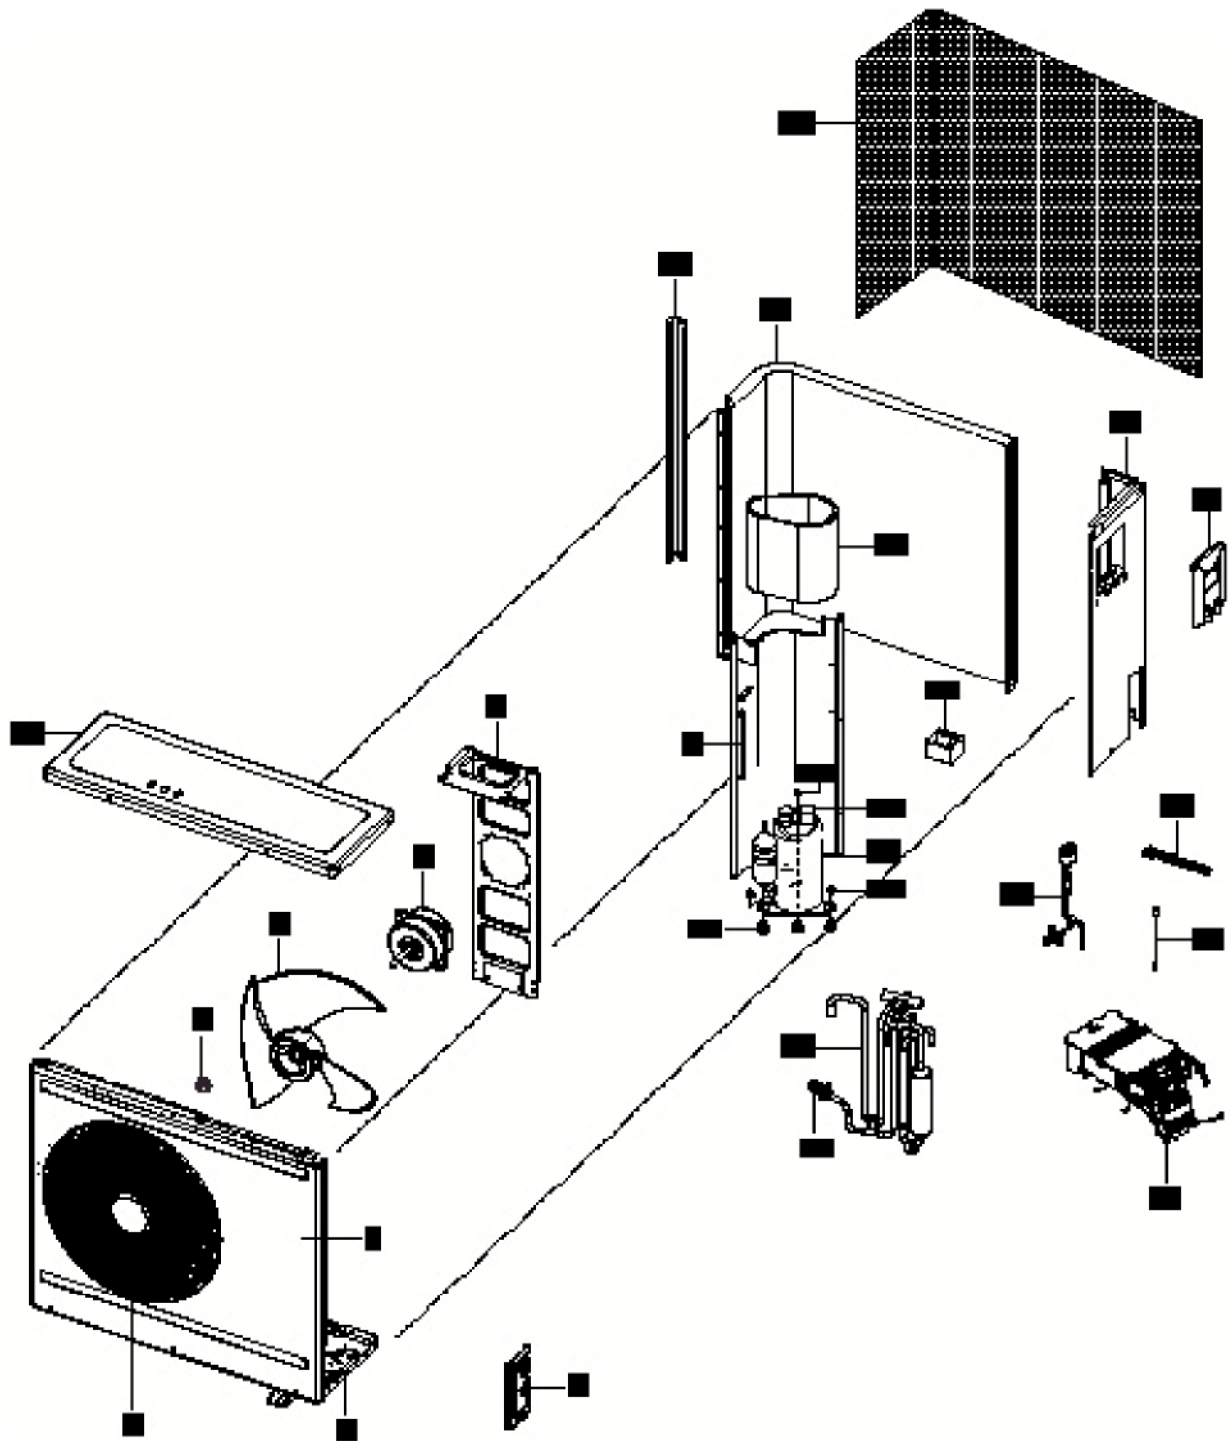

5. Exploded Views and Parts List

5-1 Indoor Unit

■ EH035EAV1

■ EH052EAV1/EH070EAV1

5-2 Outdoor Unit

■ UH070EAV1

Ass'y Control Out(cont.)

- UH052EAV1: DB93-05838C
- UH070EAV1: DB93-05838A