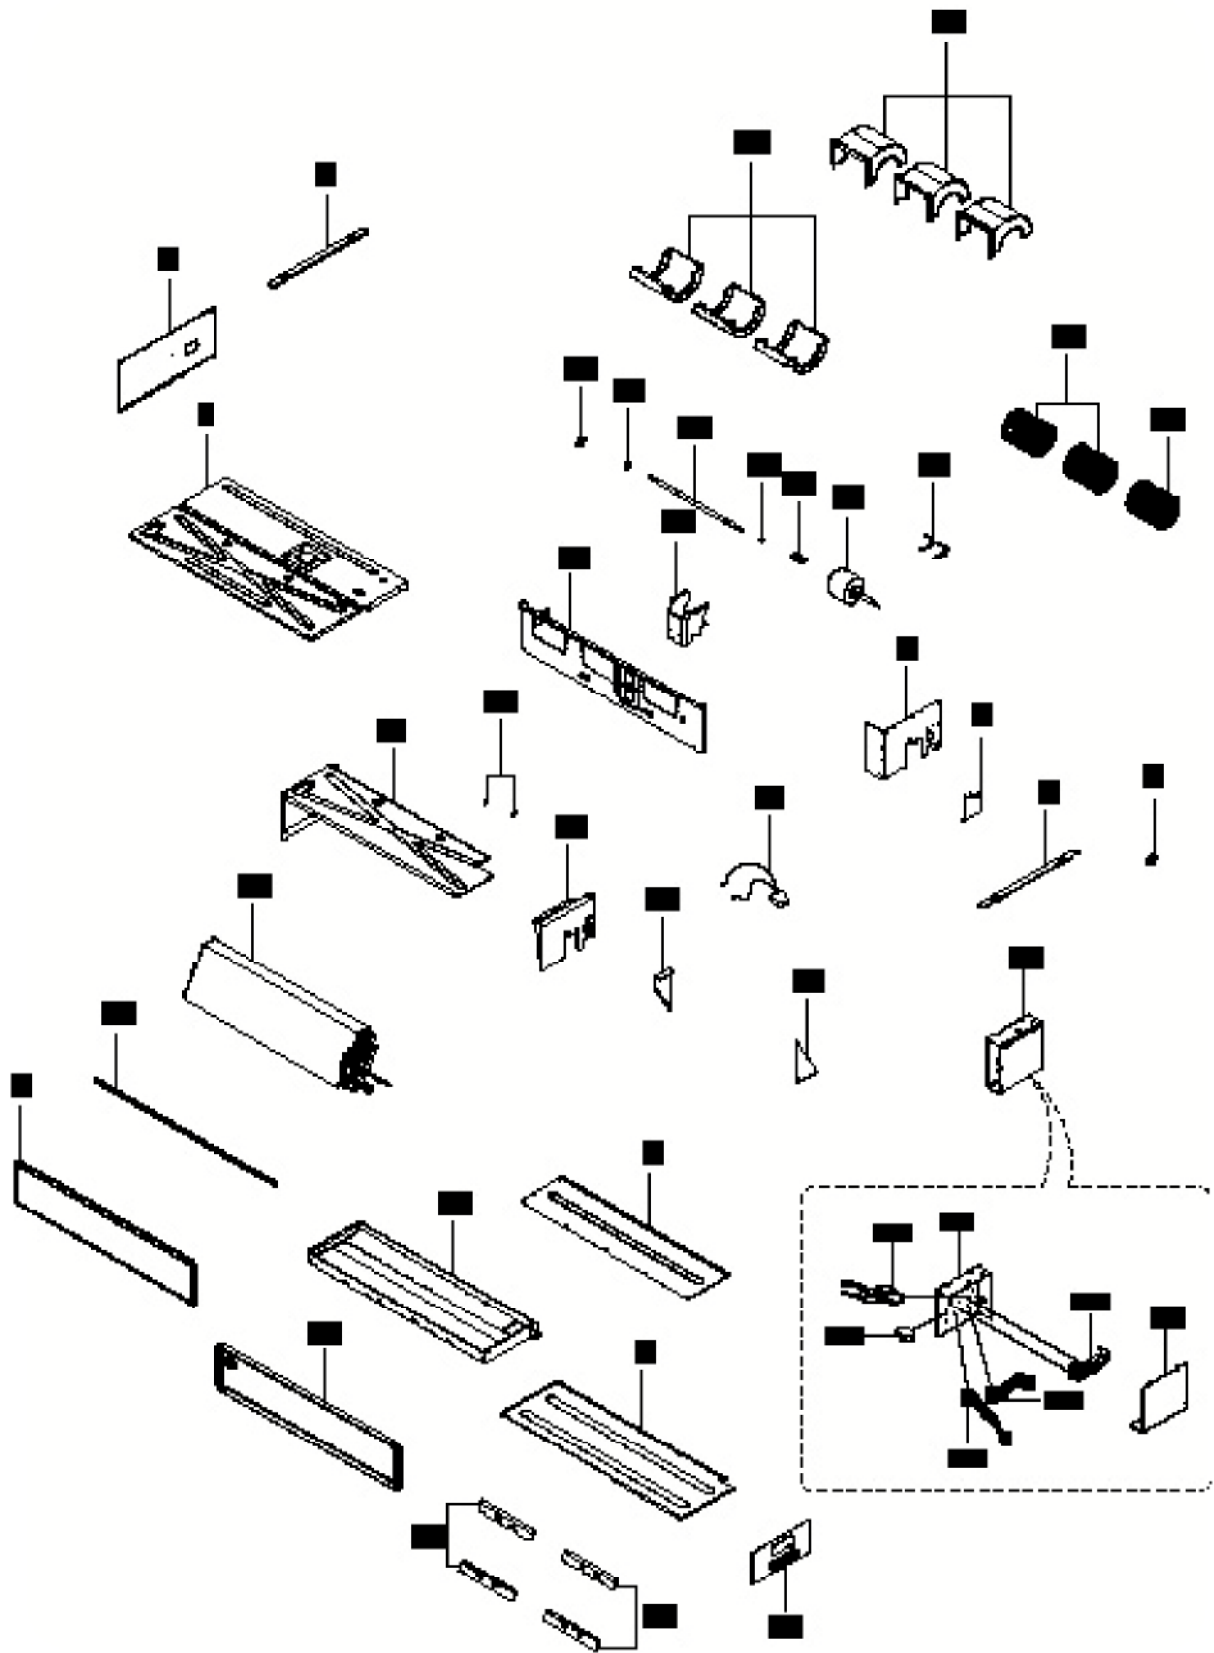

5. Exploded Views and Parts List

5-1 Indoor Unit

■ EH035EAV1

■ EH052EAV1/EH070EAV1

5-2 Outdoor Unit

■ UH070EAV1

Ass'y Control Out(cont.)

- UH052EAV1: DB93-05838C
- UH070EAV1: DB93-05838A