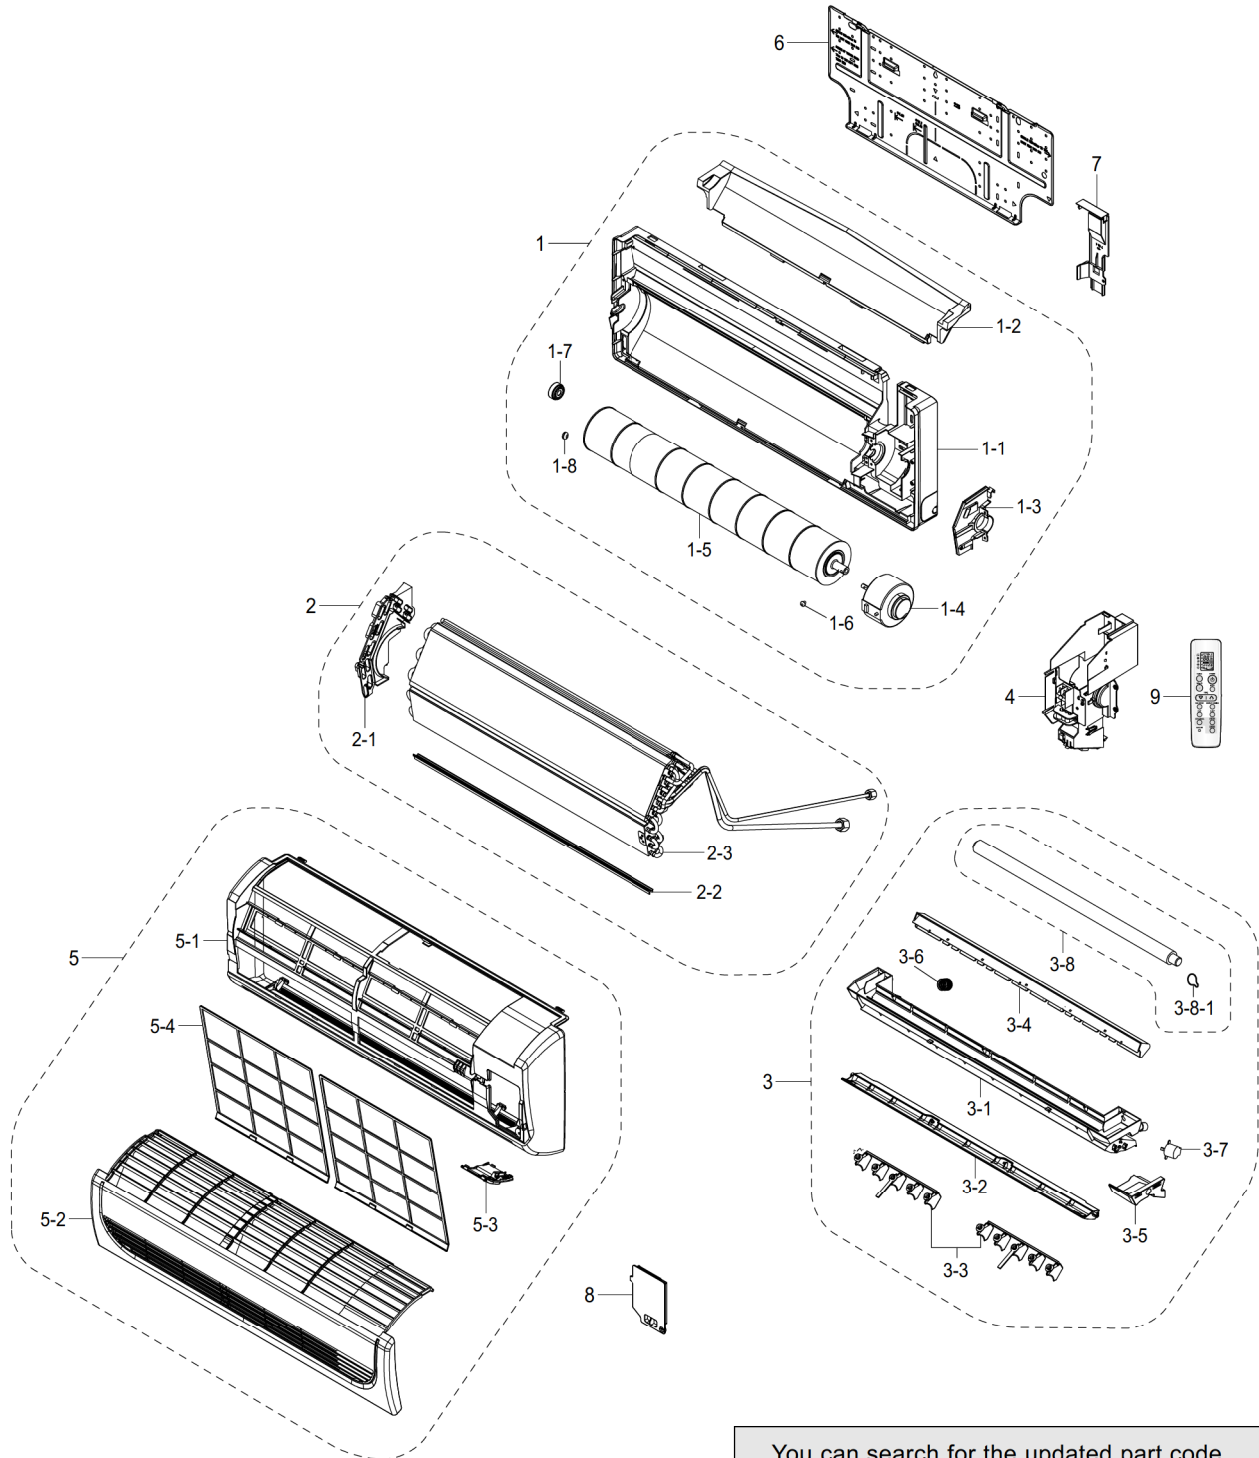

## 7. Exploded Views and Parts List

### 7-1 Indoor Unit

You can search for the updated part code number through the ITSELF.  
 URL : <http://itself.sec.samsung.co.kr>