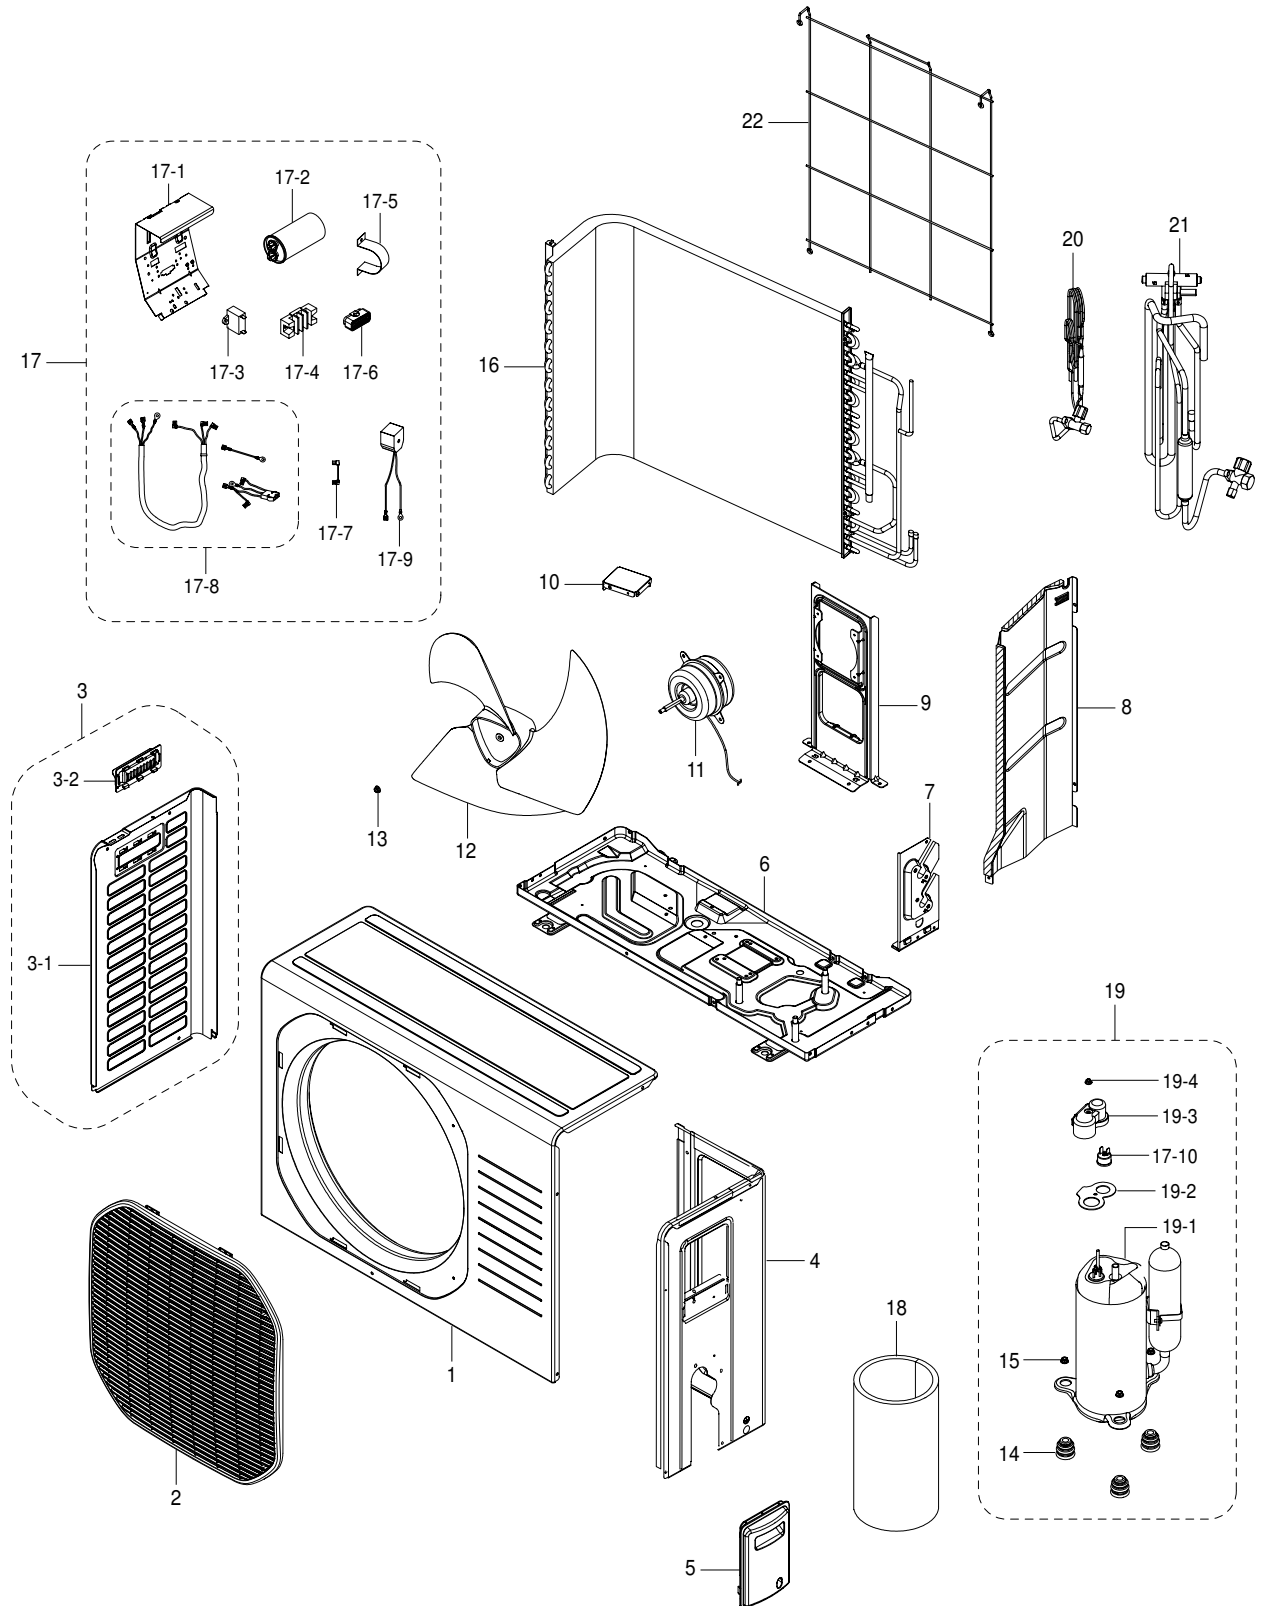

6. Exploded Views and Parts List

6-1 Indoor Unit

You can search for the updated part code number through the ITSELF.
URL : <http://itself.sec.samsung.co.kr>

6-2 Outdoor Unit

6-3 Assy-Control In(Code No : DB93-02481*)