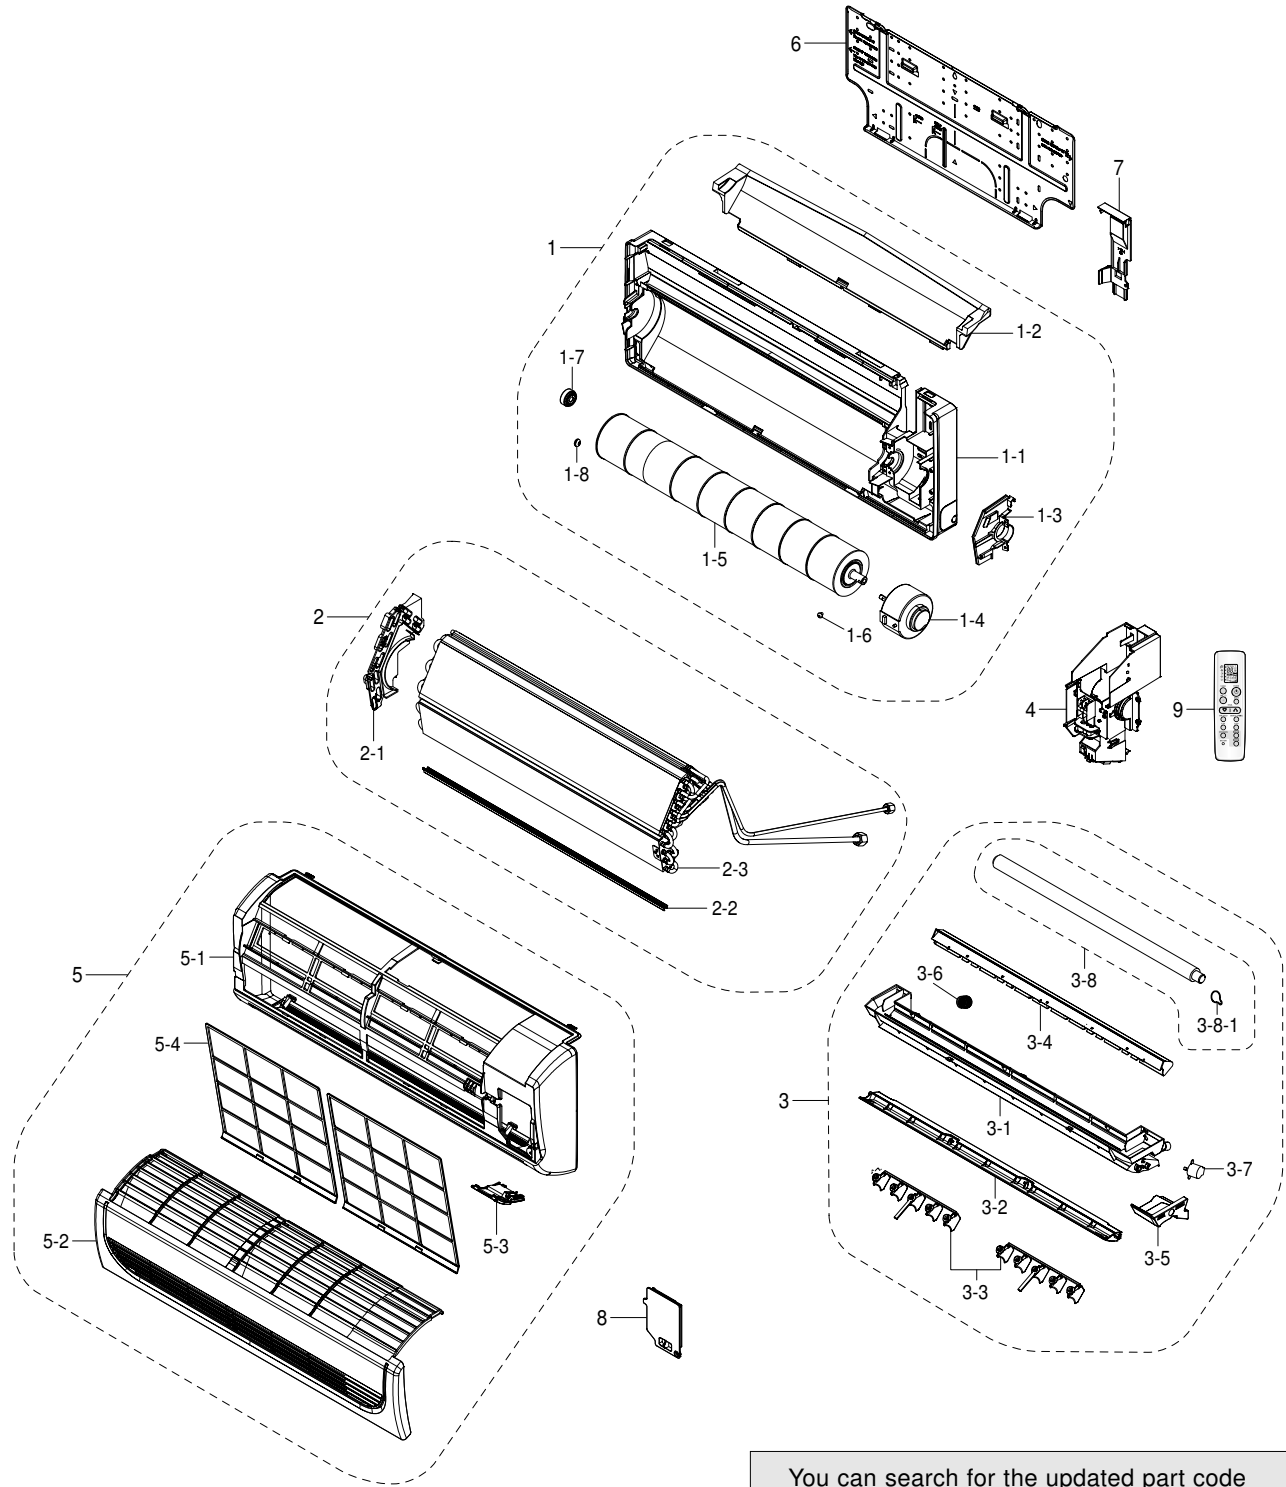

6. Exploded Views and Parts List

6-1 Indoor Unit

You can search for the updated part code number through the ITSELF.
URL : <http://itself.sec.samsung.co.kr>

6-2 Outdoor Unit

6-3 Assy-Control In(Code No : DB93-02481*)