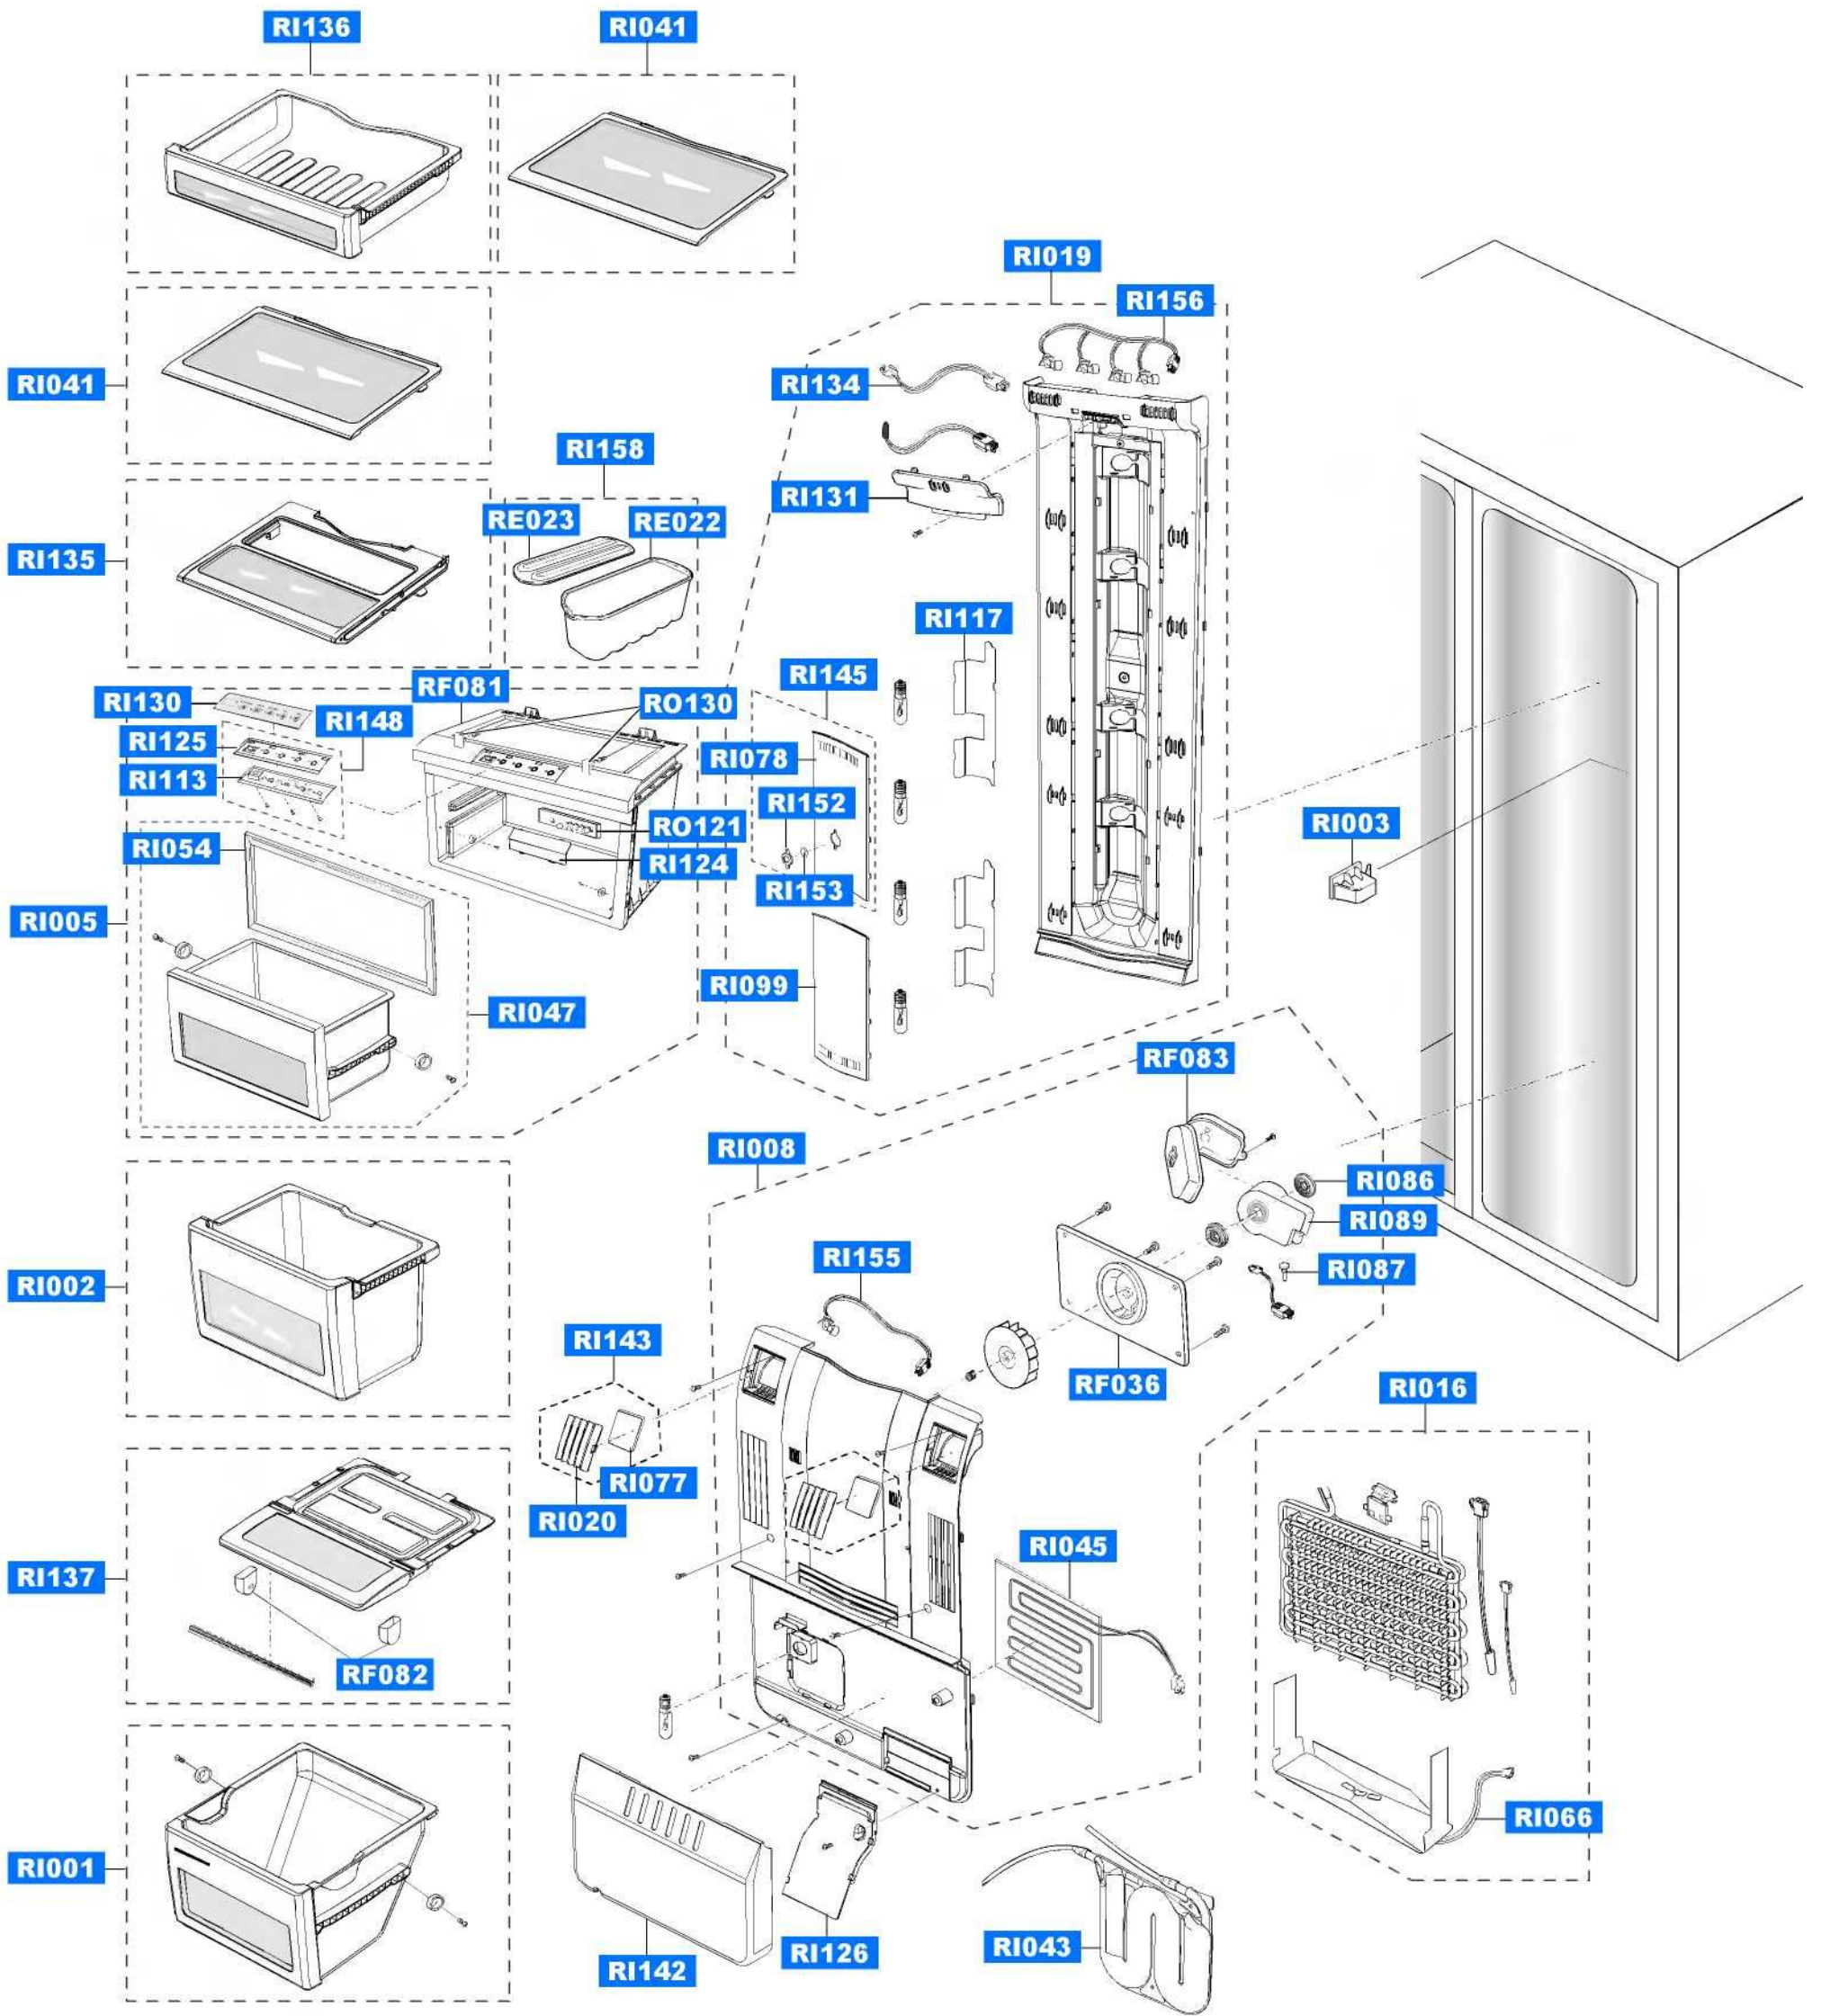

EPEL-PJT Freezer Compartment (RSE8K)

EPEL-PJT Refrigerator Compartment (RSE8K)

EPEL-PJT Freezer Door Compartment (RSE8K)

EPEL-PJT Refrigerator Door Compartment (RSE8K)

EPEL-PJT Cabinet Compartment (RSE8K)

EPEL-PJT Cycle Compartment (RSE8K)