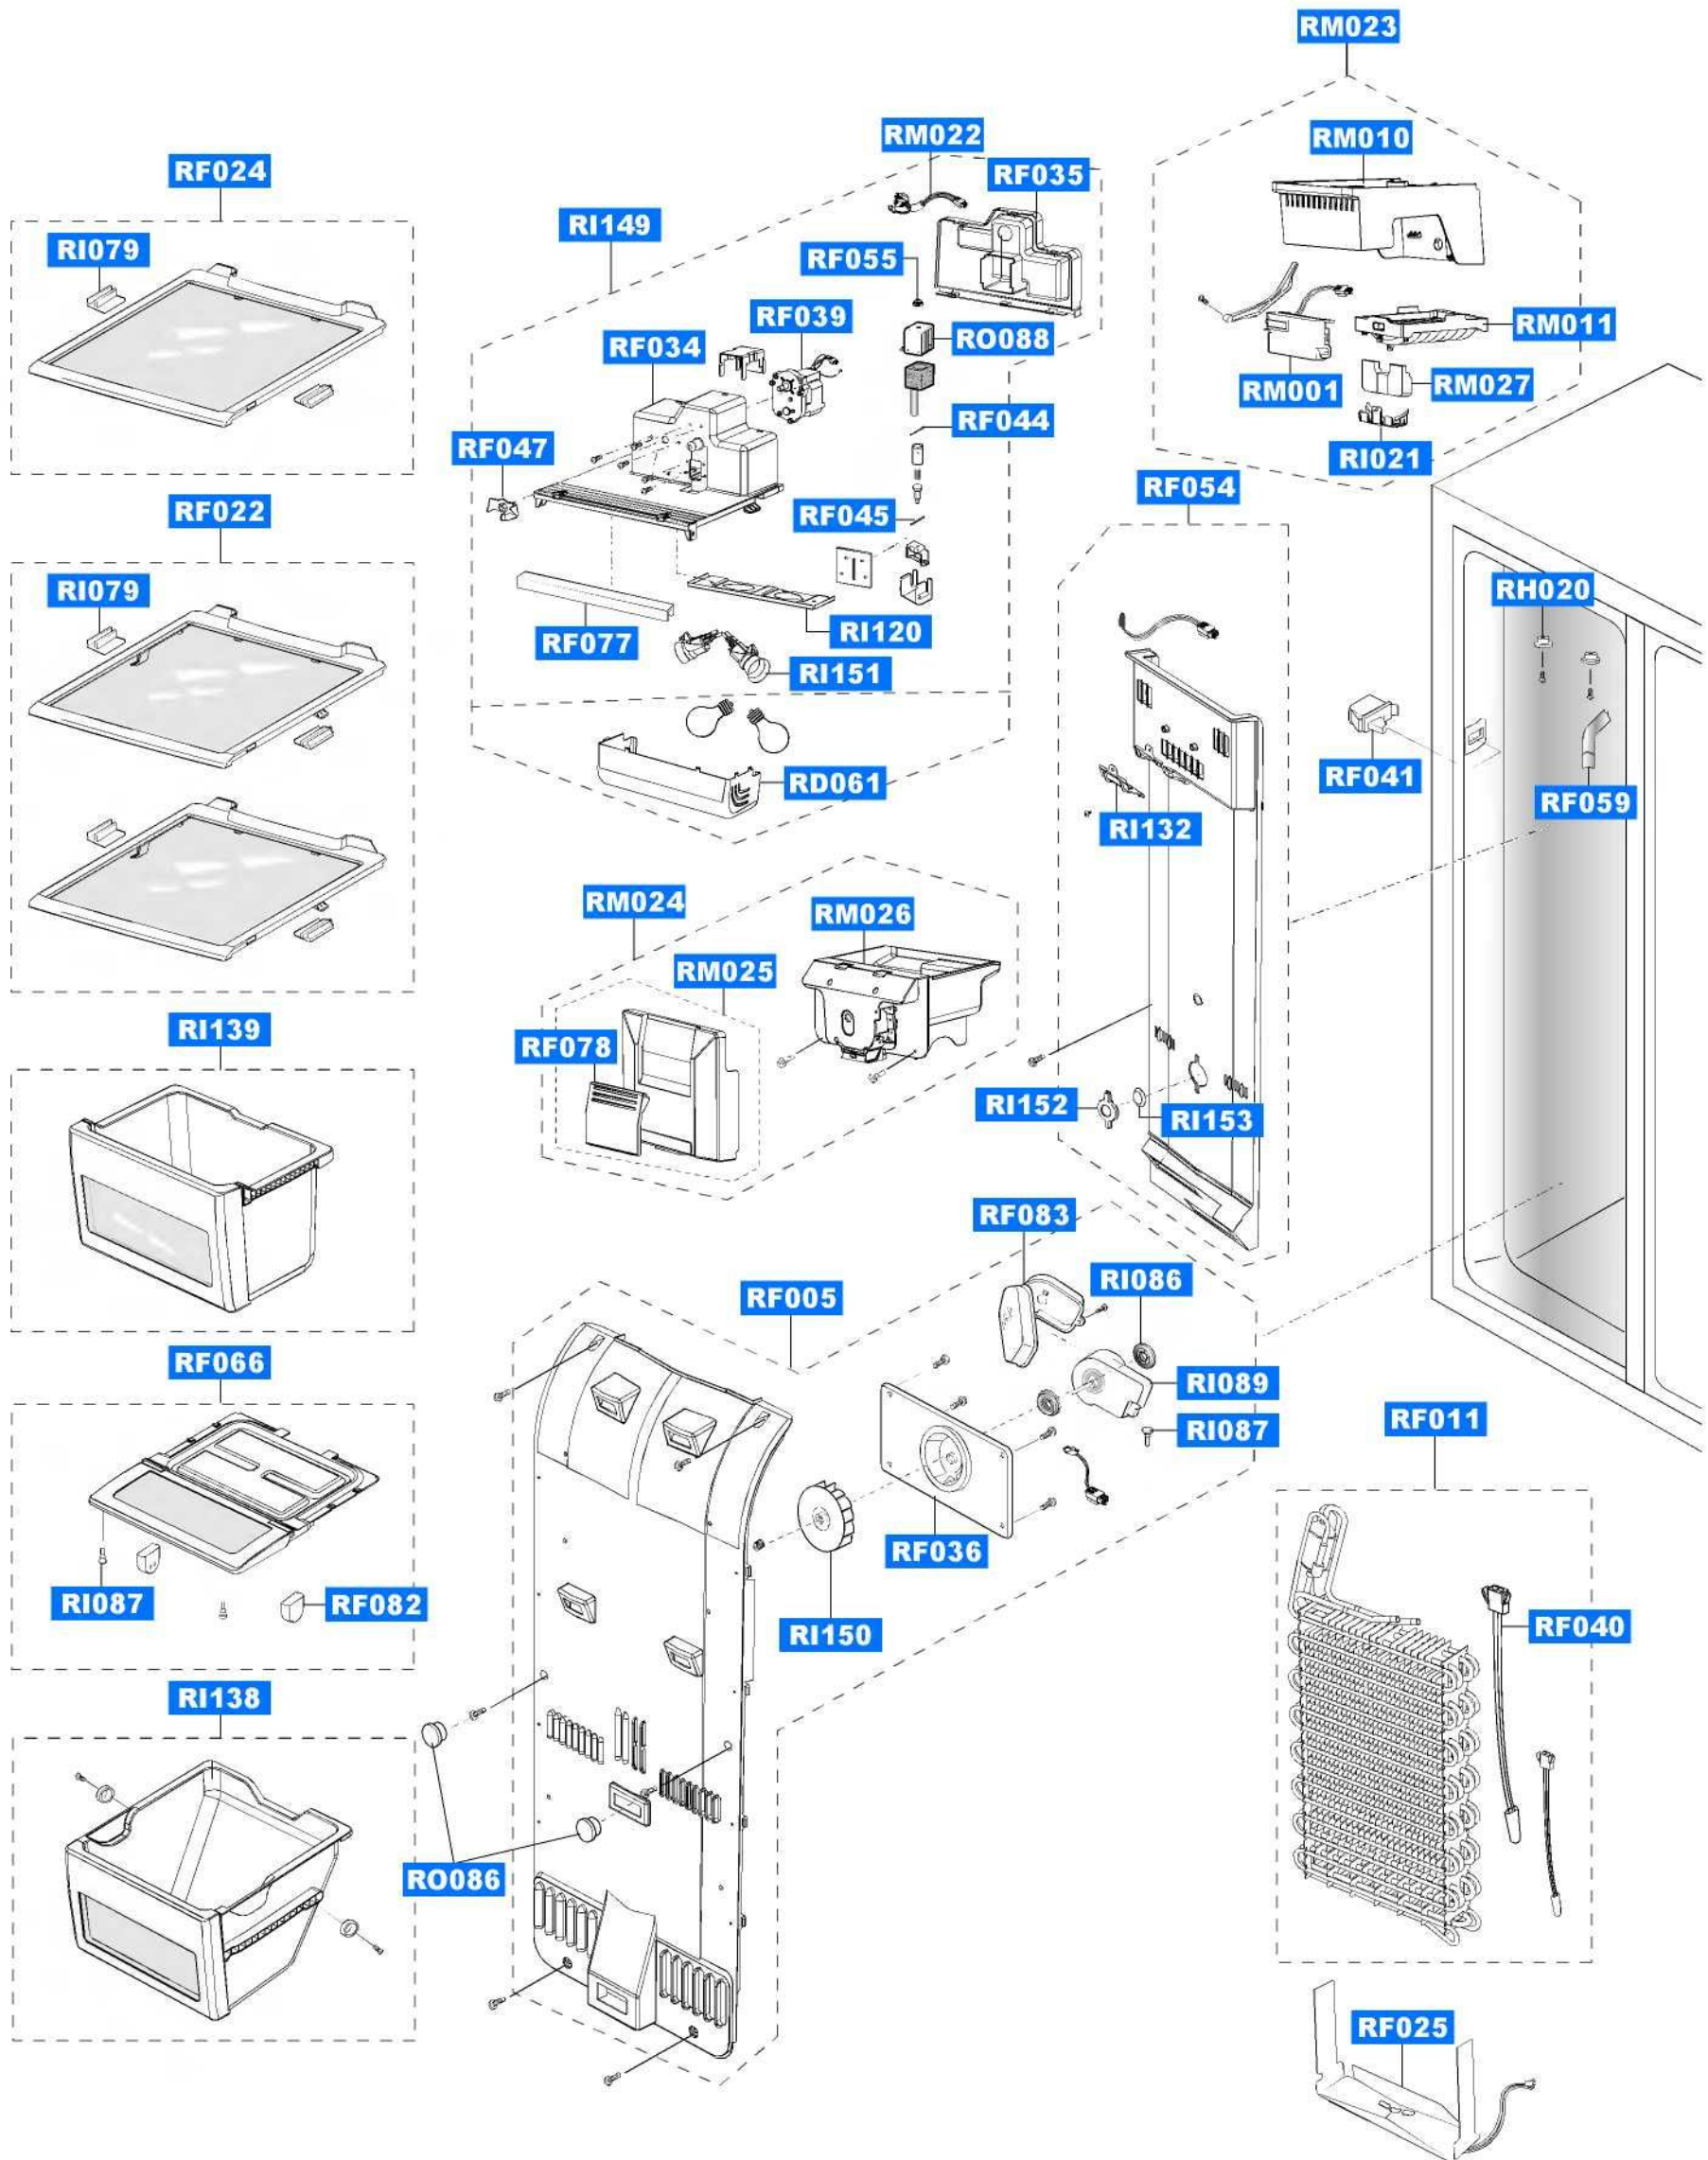

EPEL-PJT Freezer Compartment (RSE8K)

EPEL-PJT Refrigerator Compartment (RSE8K)

EPEL-PJT Freezer Door Compartment (RSE8K)

EPEL-PJT Refrigerator Door Compartment (RSE8K)

EPEL-PJT Cabinet Compartment (RSE8K)

EPEL-PJT Cycle Compartment (RSE8K)