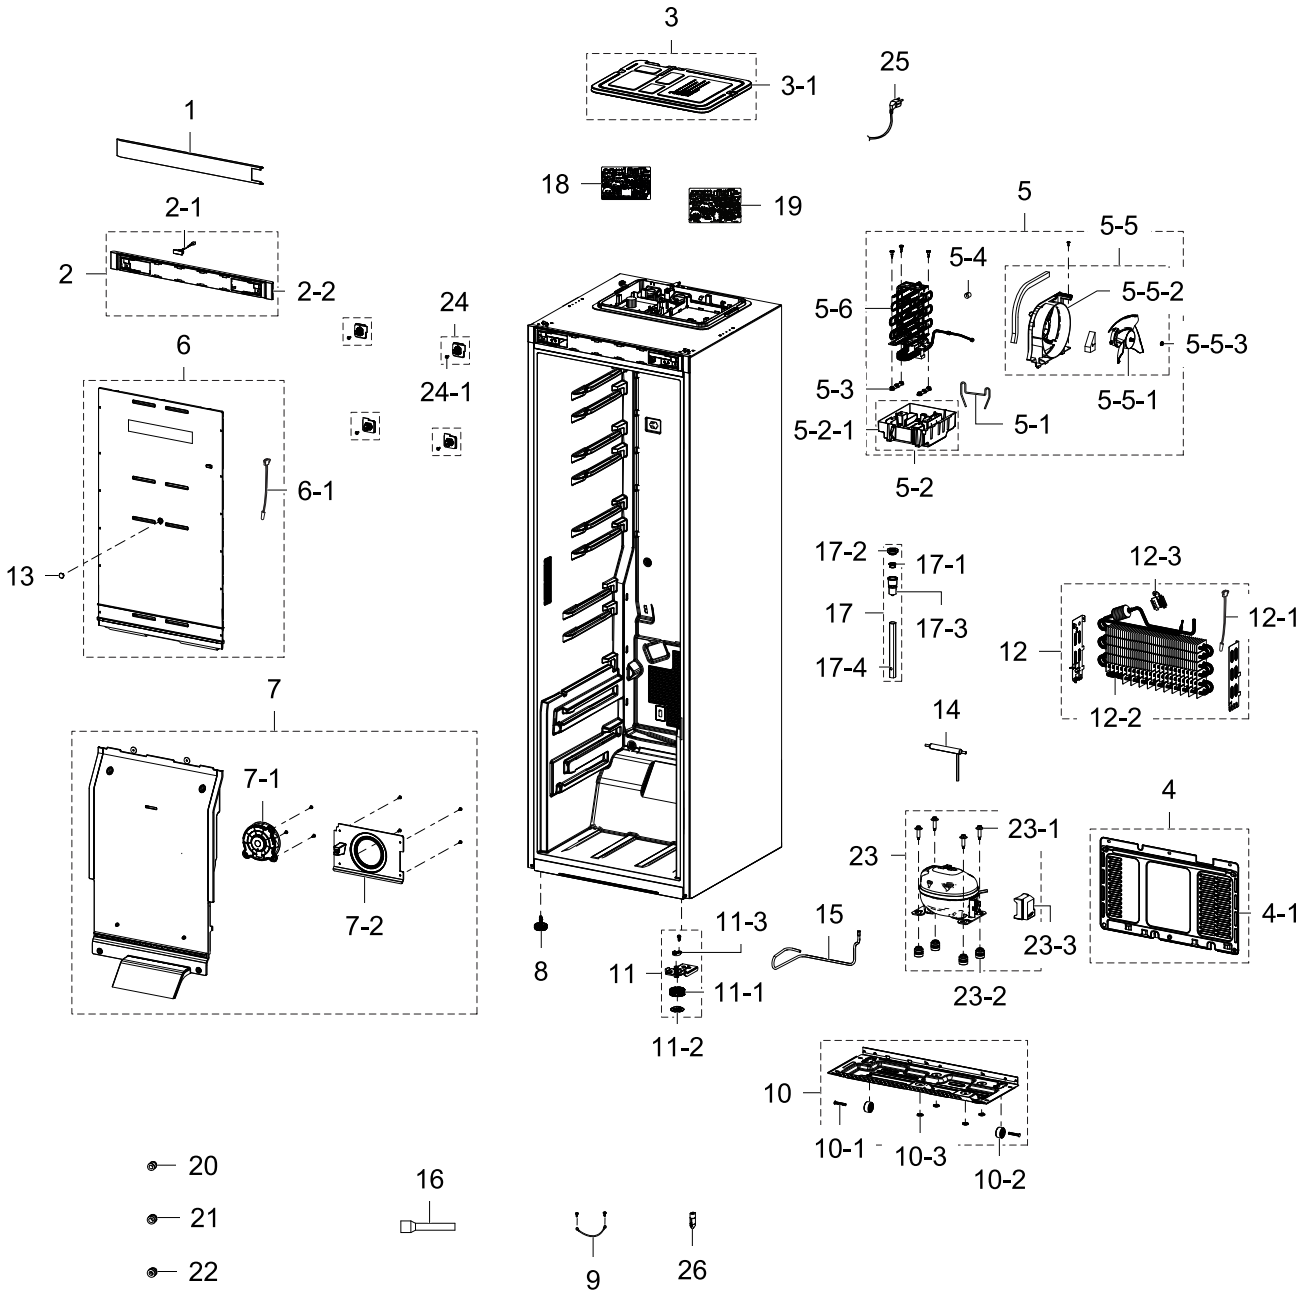

1. Fridge

Exploded View

2. Cabinet

Exploded View

Parts List

No.	Lvl.	Loc.	Material Code	Description & Specification	SNA	Qty.
1	2		DA63-08660A	COVER FRAME-TOP FRONT; RR7000M,ABS,HB,INO	SA	1
2	2	A0904	DA97-17351A	ASSY COVER CONTROL-FRONT; RR7000M,INOX GR	SA	1
2-1	3	G0068	DA34-00043A	SWITCH REED; UL1007 AWG 22,100mm,DEMI-B50	SA	1

3. Door

Exploded View

Parts List

No.	Lvl.	Loc.	Material Code	Description & Specification	SNA	Qty.
1	2		DA97-17366A	ASSY COVER WIRE DOOR; RR7000M,INOX GRAY	SA	1
1-1	3		DA63-08665A	COVER WIRE-DOOR; RR7000M,ABS,HB,INOX GRAY	SNA	1
1-2	3	A0534	DA61-03769B	MAGNET; SVETA,FERRITE,1600Gauss	SA	1