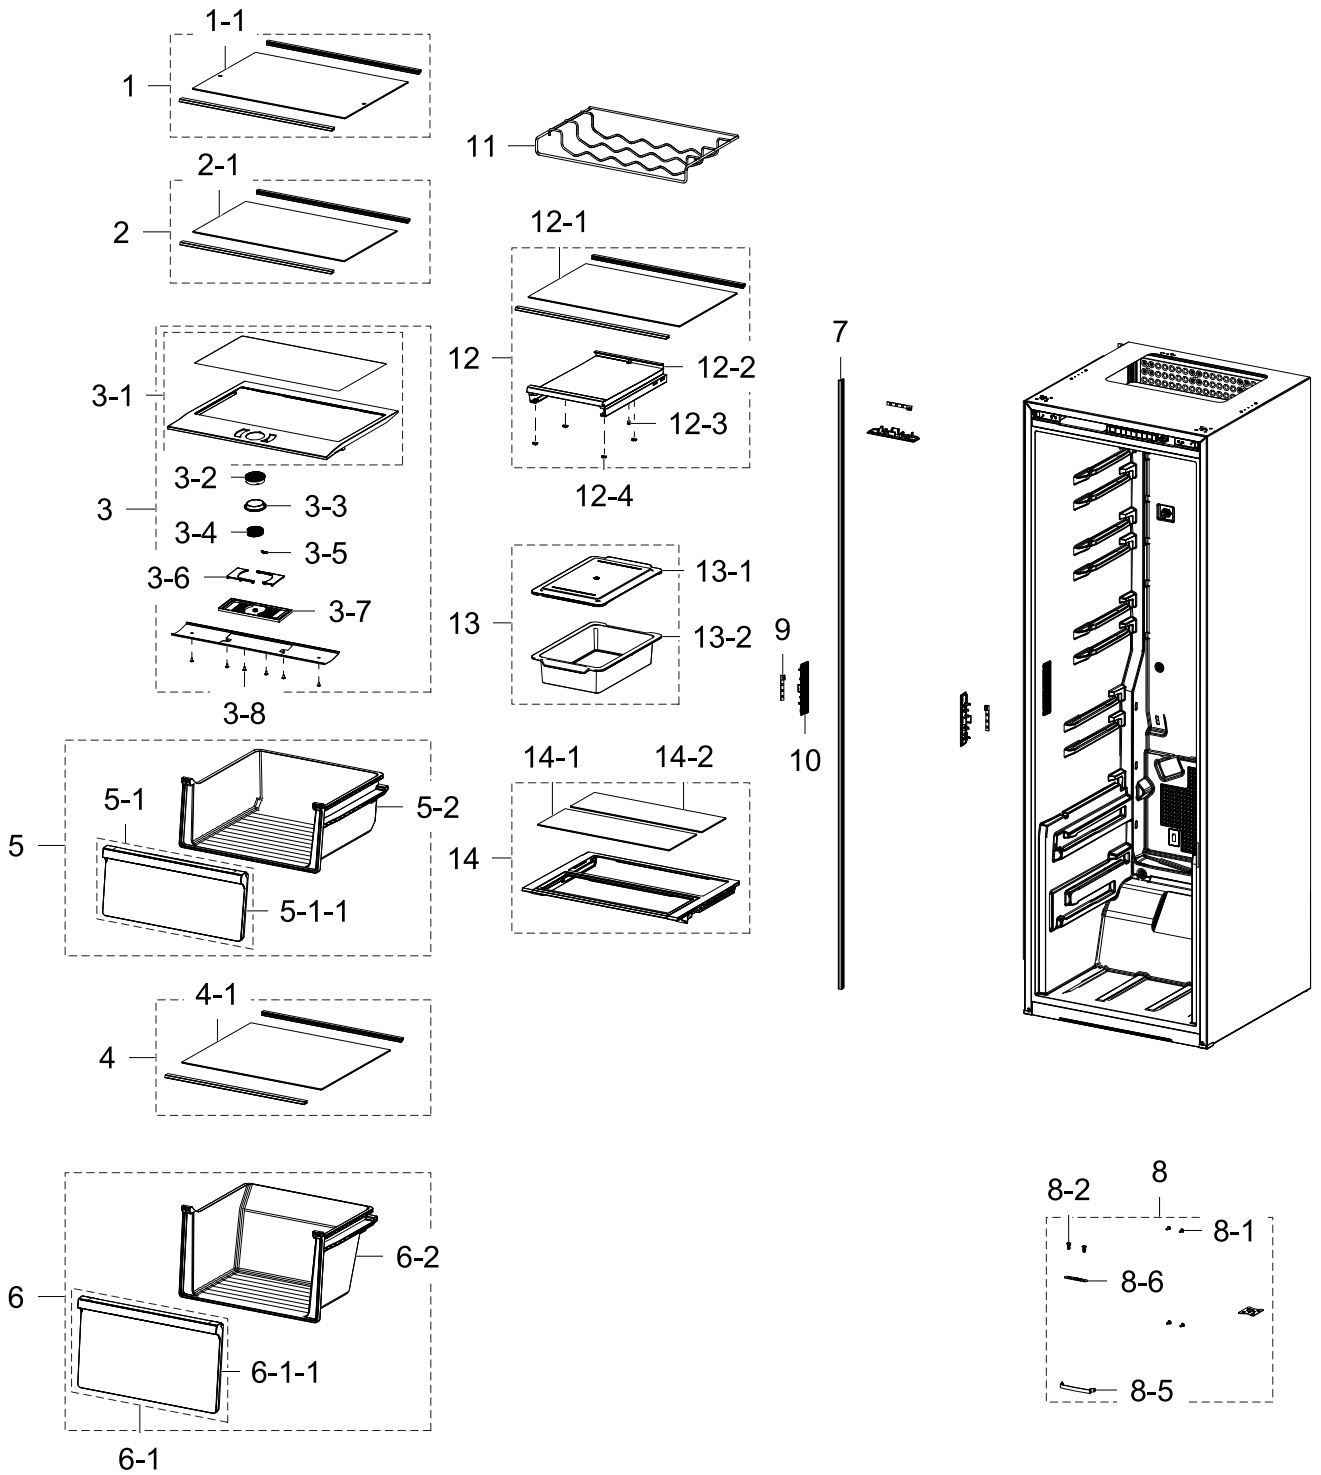

1. Fridge

Exploded View

2. Cabinet

Exploded View

Parts List

No.	Lvl.	Loc.	Material Code	Description & Specification	SNA	Qty.
1	2		DA63-08660A	COVER FRAME-TOP FRONT; RR7000M,ABS,HB,INO	SA	1
2	2	A0904	DA97-17351A	ASSY COVER CONTROL-FRONT; RR7000M,INOX GR	SA	1
2-1	3	G0068	DA34-00043A	SWITCH REED; UL1007 AWG 22,100mm,DEMI-B50	SA	1

3. Door

Exploded View

Parts List

No.	Lvl.	Loc.	Material Code	Description & Specification	SNA	Qty.
1	2		DA97-17366A	ASSY COVER WIRE DOOR; RR7000M,INOX GRAY	SA	1
1-1	3		DA63-08665A	COVER WIRE-DOOR; RR7000M,ABS,HB,INOX GRAY	SNA	1
1-2	3	A0534	DA61-03769B	MAGNET; SVETA,FERRITE,1600Gauss	SA	1