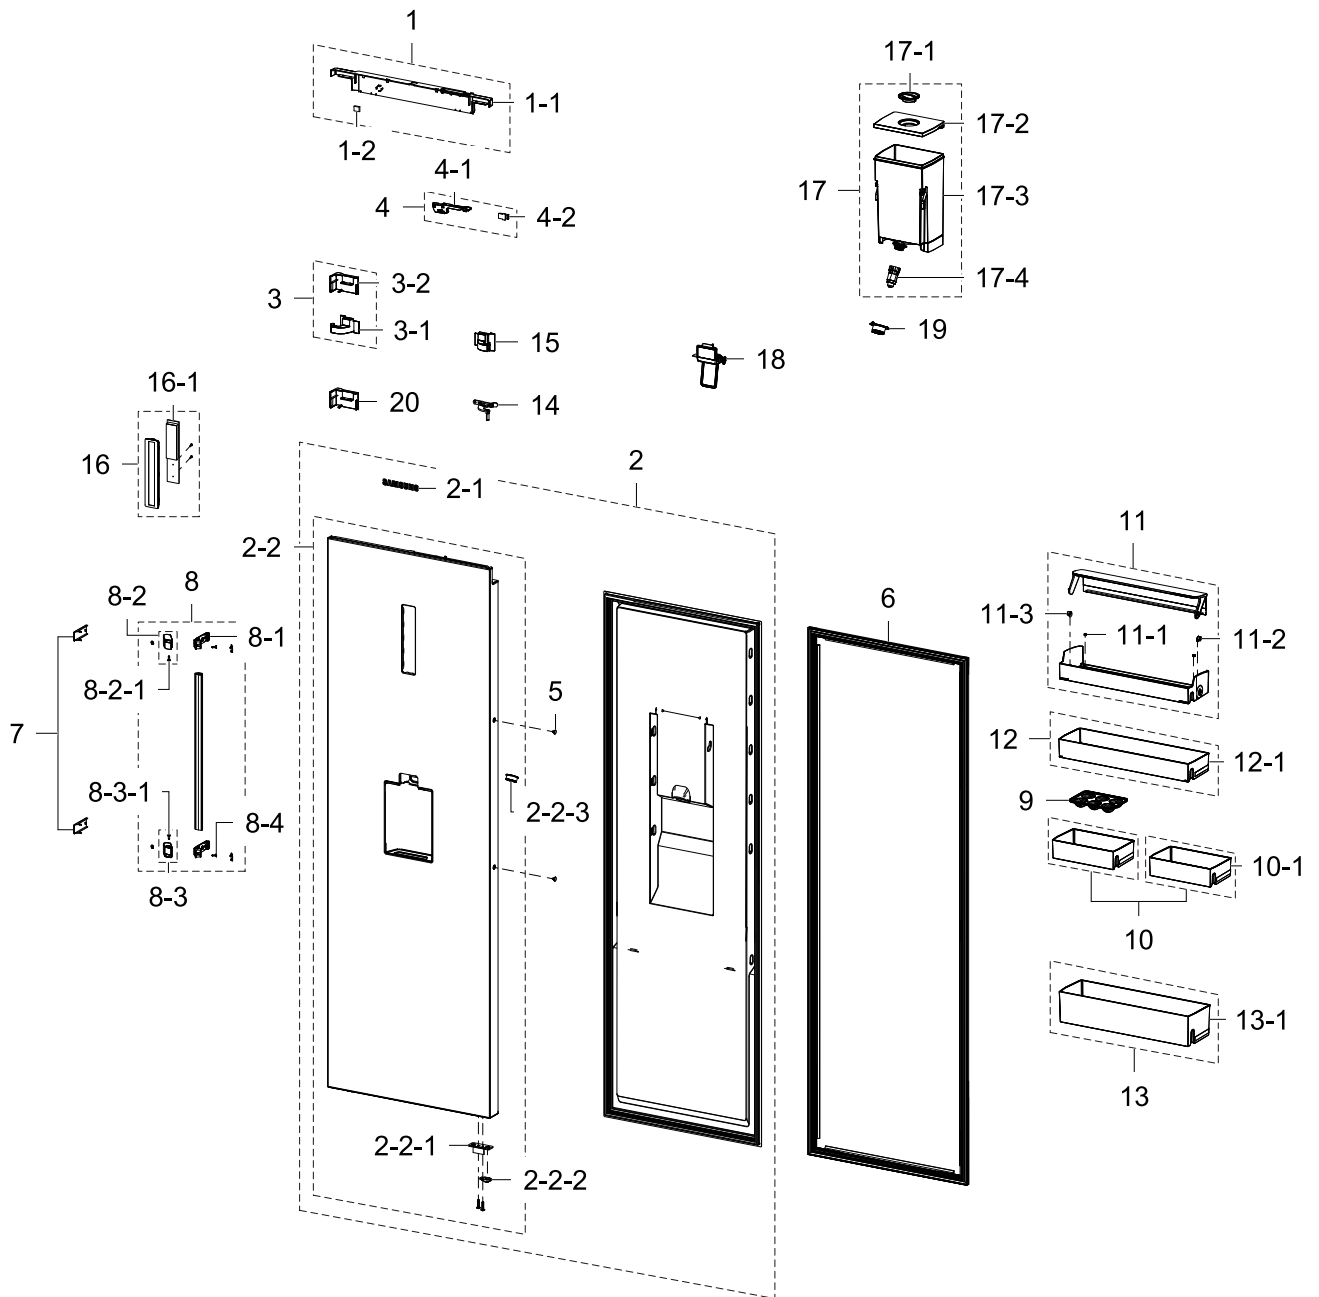

1. Fridge

Exploded View

2. Cabinet

Exploded View

Parts List

No.	Lvl.	Loc.	Material Code	Description & Specification	SNA	Qty.
1	2		DA63-08660A	COVER FRAME-TOP FRONT; RR7000M,ABS,HB,INO	SA	1
2	2	A0904	DA97-17351A	ASSY COVER CONTROL-FRONT; RR7000M,INOX GR	SA	1
2-1	3	G0068	DA34-00043A	SWITCH REED; UL1007 AWG 22,100mm,DEMI-B50	SA	1

3. Door

Exploded View

Parts List

No.	Lvl.	Loc.	Material Code	Description & Specification	SNA	Qty.
1	2		DA97-17366A	ASSY COVER WIRE DOOR; RR7000M,INOX GRAY	SA	1
1-1	3		DA63-08665A	COVER WIRE-DOOR; RR7000M,ABS,HB,INOX GRAY	SNA	1
1-2	3	A0534	DA61-03769B	MAGNET; SVETA,FERRITE,1600Gauss	SA	1