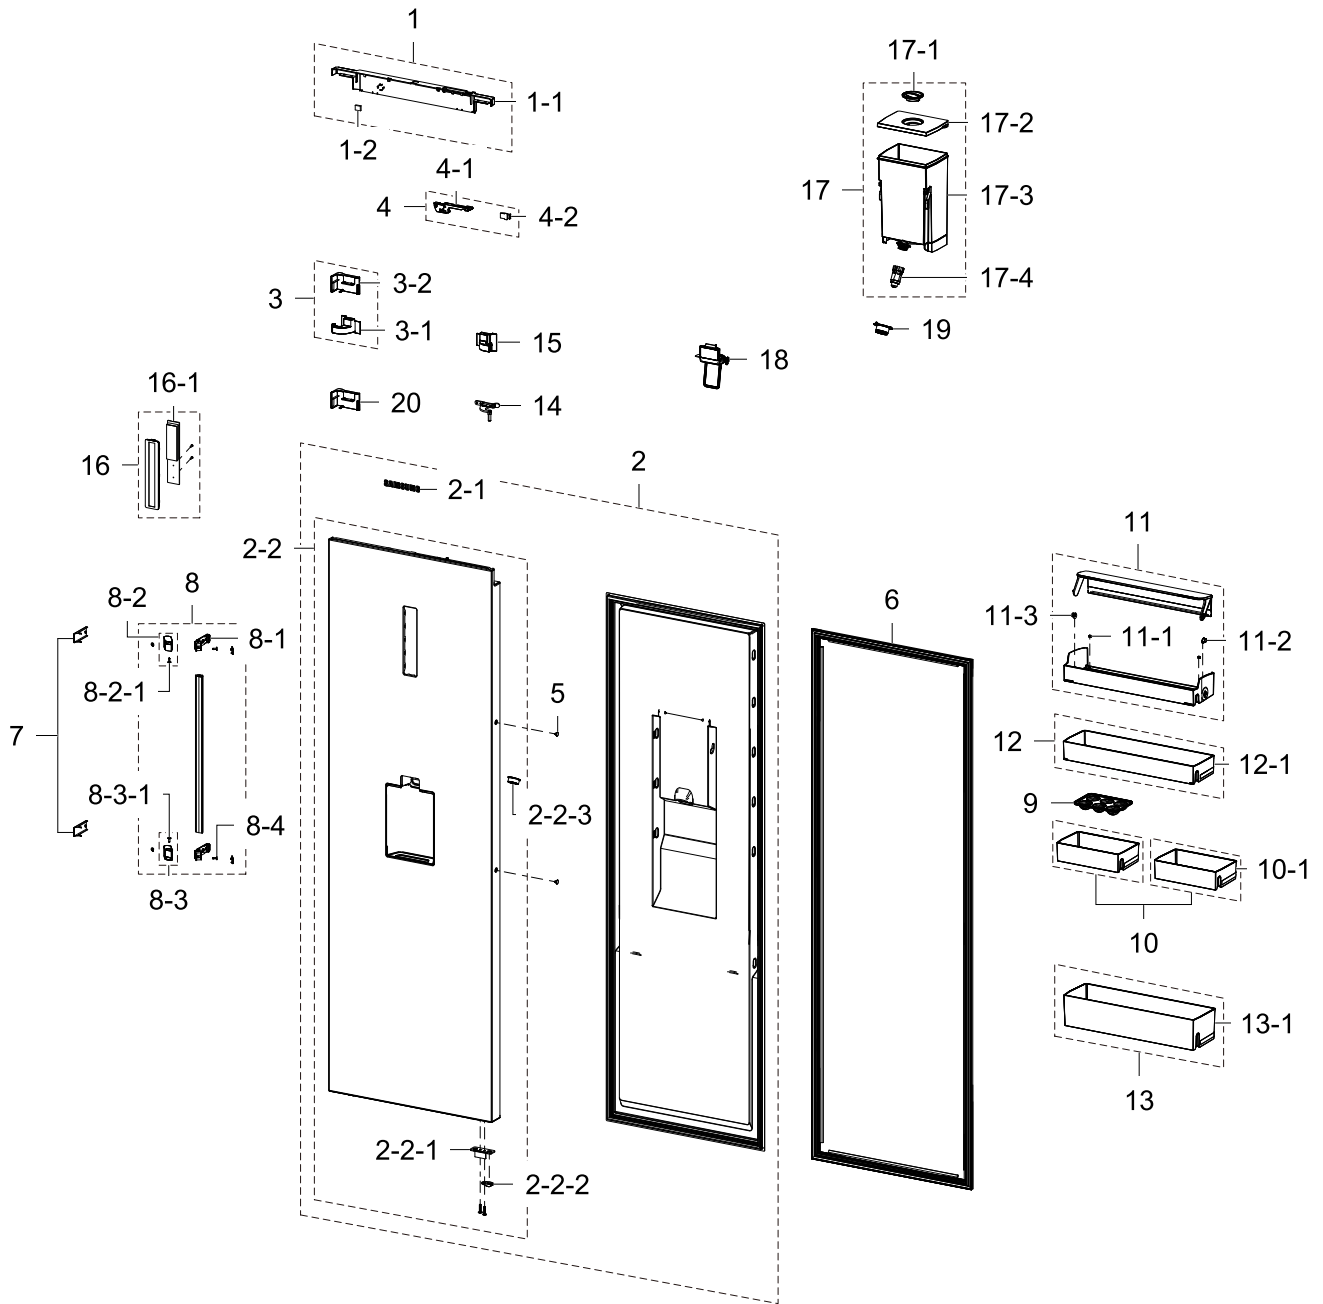

1. Fridge

Exploded View

2. Cabinet

Exploded View

Parts List

No.	Lvl.	Loc.	Material Code	Description & Specification	SNA	Qty.
1	2		DA63-08660A	COVER FRAME-TOP FRONT; RR7000M,ABS,HB,INO	SA	1
2	2	A0904	DA97-17351A	ASSY COVER CONTROL-FRONT; RR7000M,INOX GR	SA	1
2-1	3	G0068	DA34-00043A	SWITCH REED; UL1007 AWG 22,100mm,DEM1-B50	SA	1

3. Door

Exploded View

Parts List

No.	Lvl.	Loc.	Material Code	Description & Specification	SNA	Qty.
1	2		DA97-17366A	ASSY COVER WIRE DOOR; RR7000M,INOX GRAY	SA	1
1-1	3		DA63-08665A	COVER WIRE-DOOR; RR7000M,ABS,HB,INOX GRAY	SNA	1
1-2	3	A0534	DA61-03769B	MAGNET; SVETA,FERRITE,1600Gauss	SA	1