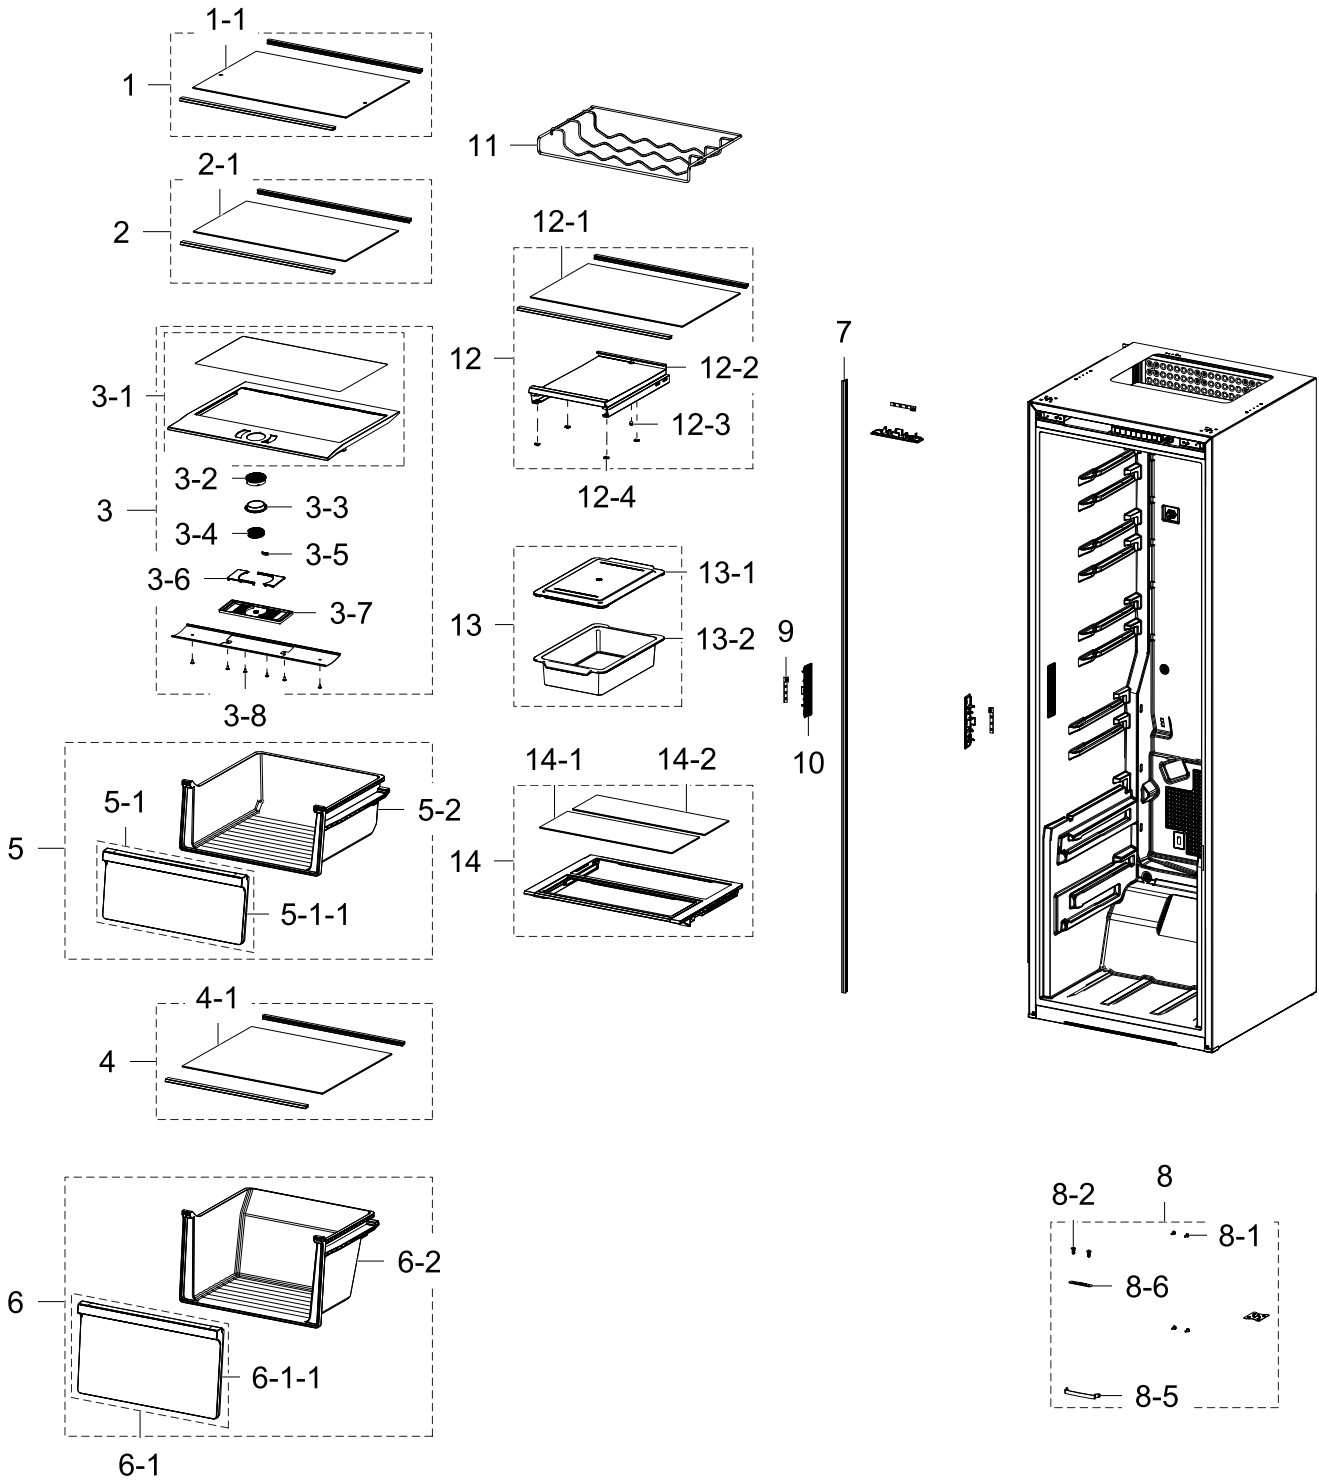

1. Fridge

Exploded View

2. Cabinet

Exploded View

Parts List

No.	Lvl.	Loc.	Material Code	Description & Specification	SNA	Qty.
1	2		DA63-08660A	COVER FRAME-TOP FRONT; RR7000M,ABS,HB,INO	SA	1
2	2	A0904	DA97-17351A	ASSY COVER CONTROL-FRONT; RR7000M,INOX GR	SA	1
2-1	3	G0068	DA34-00043A	SWITCH REED; UL1007 AWG 22,100mm,DEM1-B50	SA	1

3. Door

Exploded View

Parts List

No.	Lvl.	Loc.	Material Code	Description & Specification	SNA	Qty.
1	2		DA97-17366A	ASSY COVER WIRE DOOR; RR7000M,INOX GRAY	SA	1
1-1	3		DA63-08665A	COVER WIRE-DOOR; RR7000M,ABS,HB,INOX GRAY	SNA	1
1-2	3	A0534	DA61-03769B	MAGNET; SVETA,FERRITE,1600Gauss	SA	1