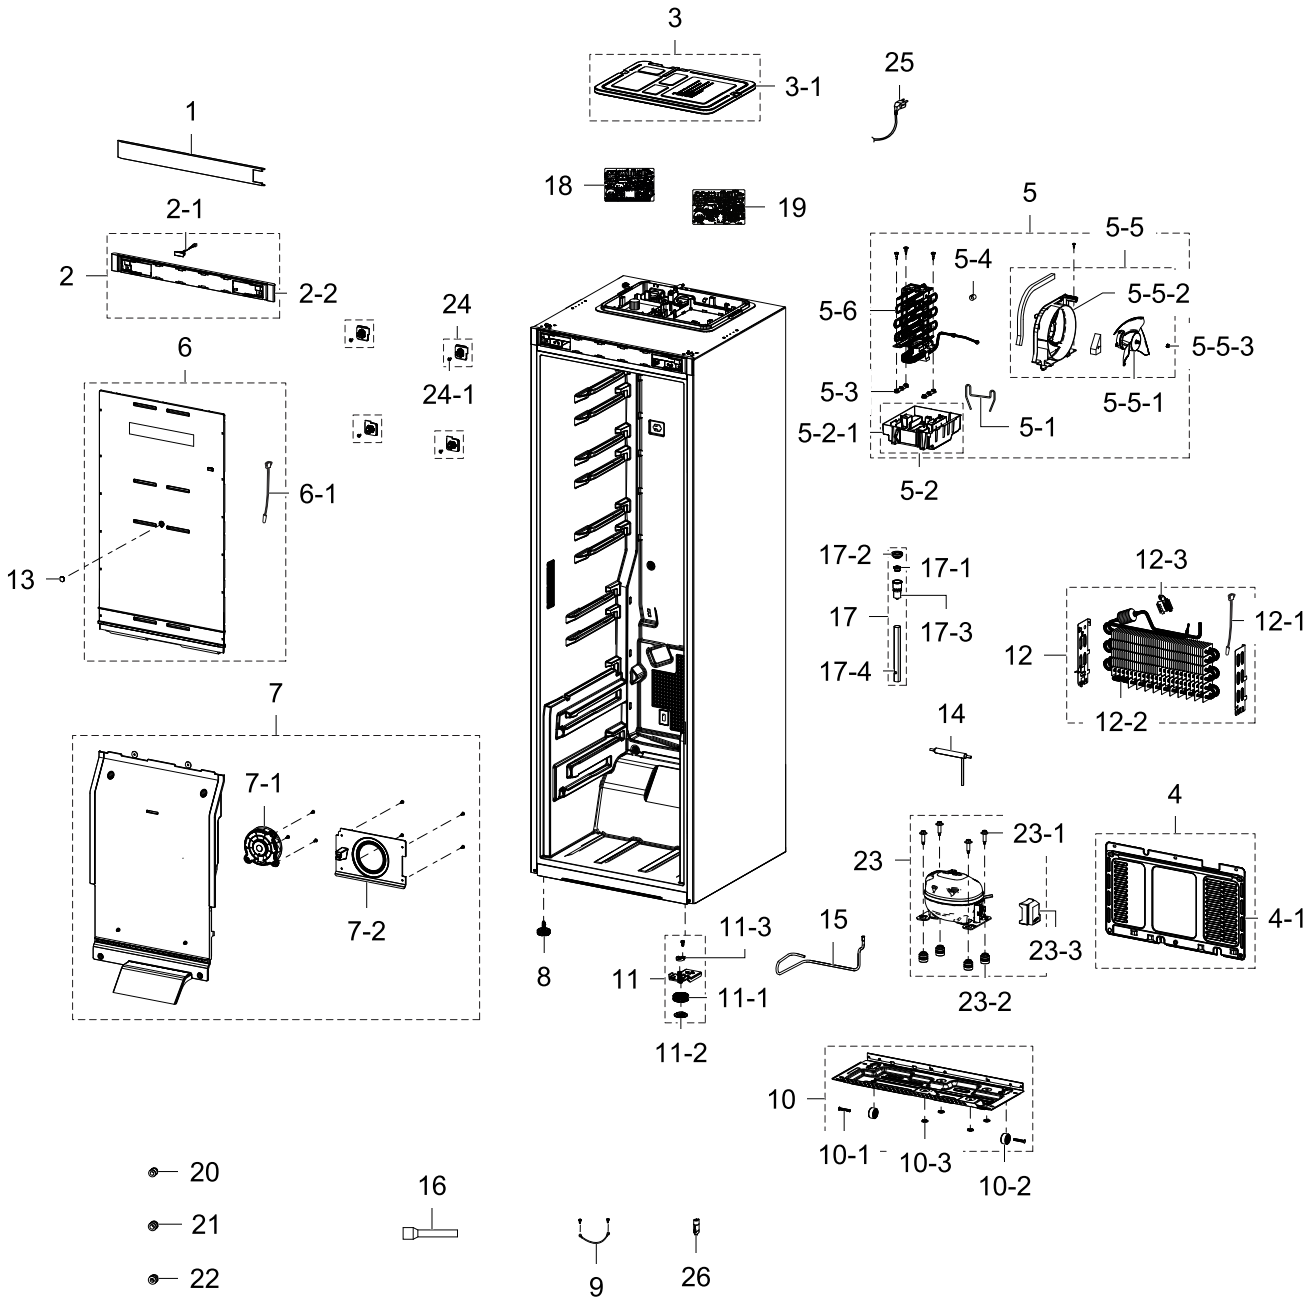

1. Fridge

Exploded View

2. Cabinet

Exploded View

Parts List

No.	Lvl.	Loc.	Material Code	Description & Specification	SNA	Qty.
1	2		DA63-08660A	COVER FRAME-TOP FRONT; RR7000M,ABS,HB,INO	SA	1
2	2	A0904	DA97-17351A	ASSY COVER CONTROL-FRONT; RR7000M,INOX GR	SA	1
2-1	3	G0068	DA34-00043A	SWITCH REED; UL1007 AWG 22,100mm,DEM1-B50	SA	1

3. Door

Exploded View

Parts List

No.	Lvl.	Loc.	Material Code	Description & Specification	SNA	Qty.
1	2		DA97-17366A	ASSY COVER WIRE DOOR; RR7000M,INOX GRAY	SA	1
1-1	3		DA63-08665A	COVER WIRE-DOOR; RR7000M,ABS,HB,INOX GRAY	SNA	1
1-2	3	A0534	DA61-03769B	MAGNET; SVETA,FERRITE,1600Gauss	SA	1