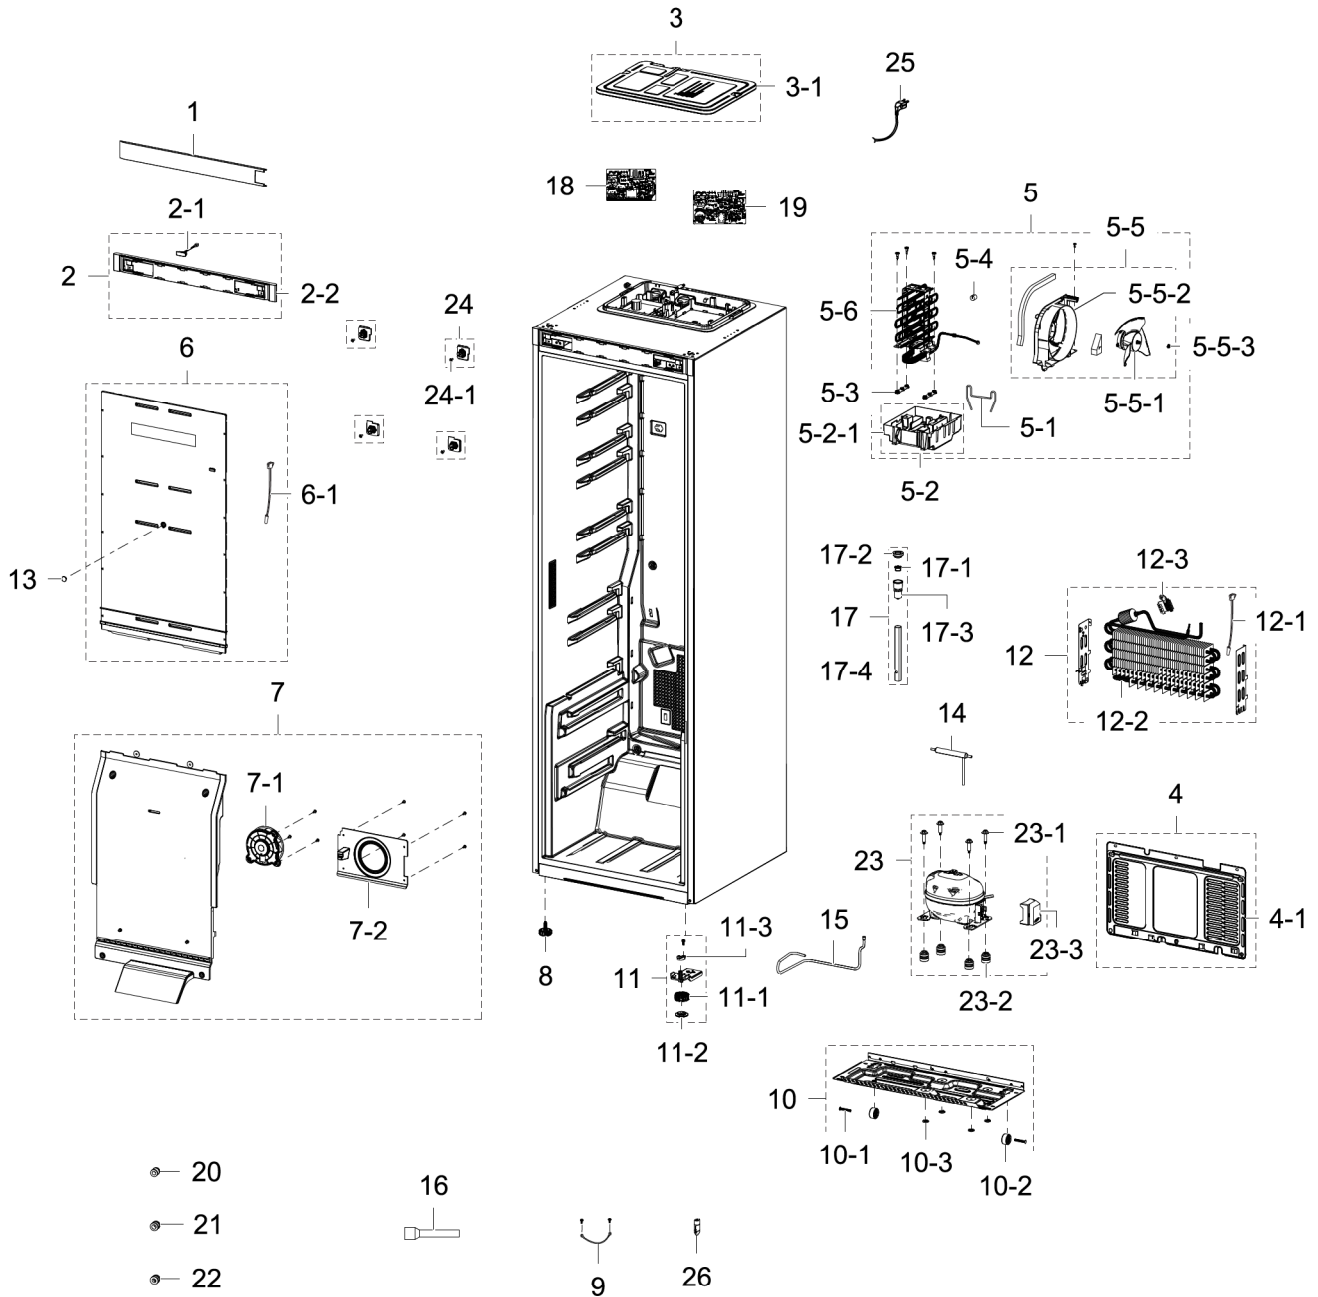

1. Fridge

Exploded View

2. Cabinet

Exploded View

Parts List

No.	Lvl.	Loc.	Material Code	Description & Specification	SNA	Qty.
1	2		DA63-08660A	COVER FRAME-TOP FRONT; RR7000M,ABS,HB,INO	SA	1
2	2	A0904	DA97-17351A	ASSY COVER CONTROL-FRONT; RR7000M,INOX GR	SA	1
2-1	3	G0068	DA34-00043A	SWITCH REED; UL1007 AWG 22,100mm,DEM1-B50	SA	1

3. Door

Exploded View

Parts List

No.	Lvl.	Loc.	Material Code	Description & Specification	SNA	Qty.
1	2		DA97-17366A	ASSY COVER WIRE DOOR; RR7000M,INOX GRAY	SA	1
1-1	3		DA63-08665A	COVER WIRE-DOOR; RR7000M,ABS,HB,INOX GRAY	SNA	1
1-2	3	A0534	DA61-03769B	MAGNET; SVETA,FERRITE,1600Gauss	SA	1