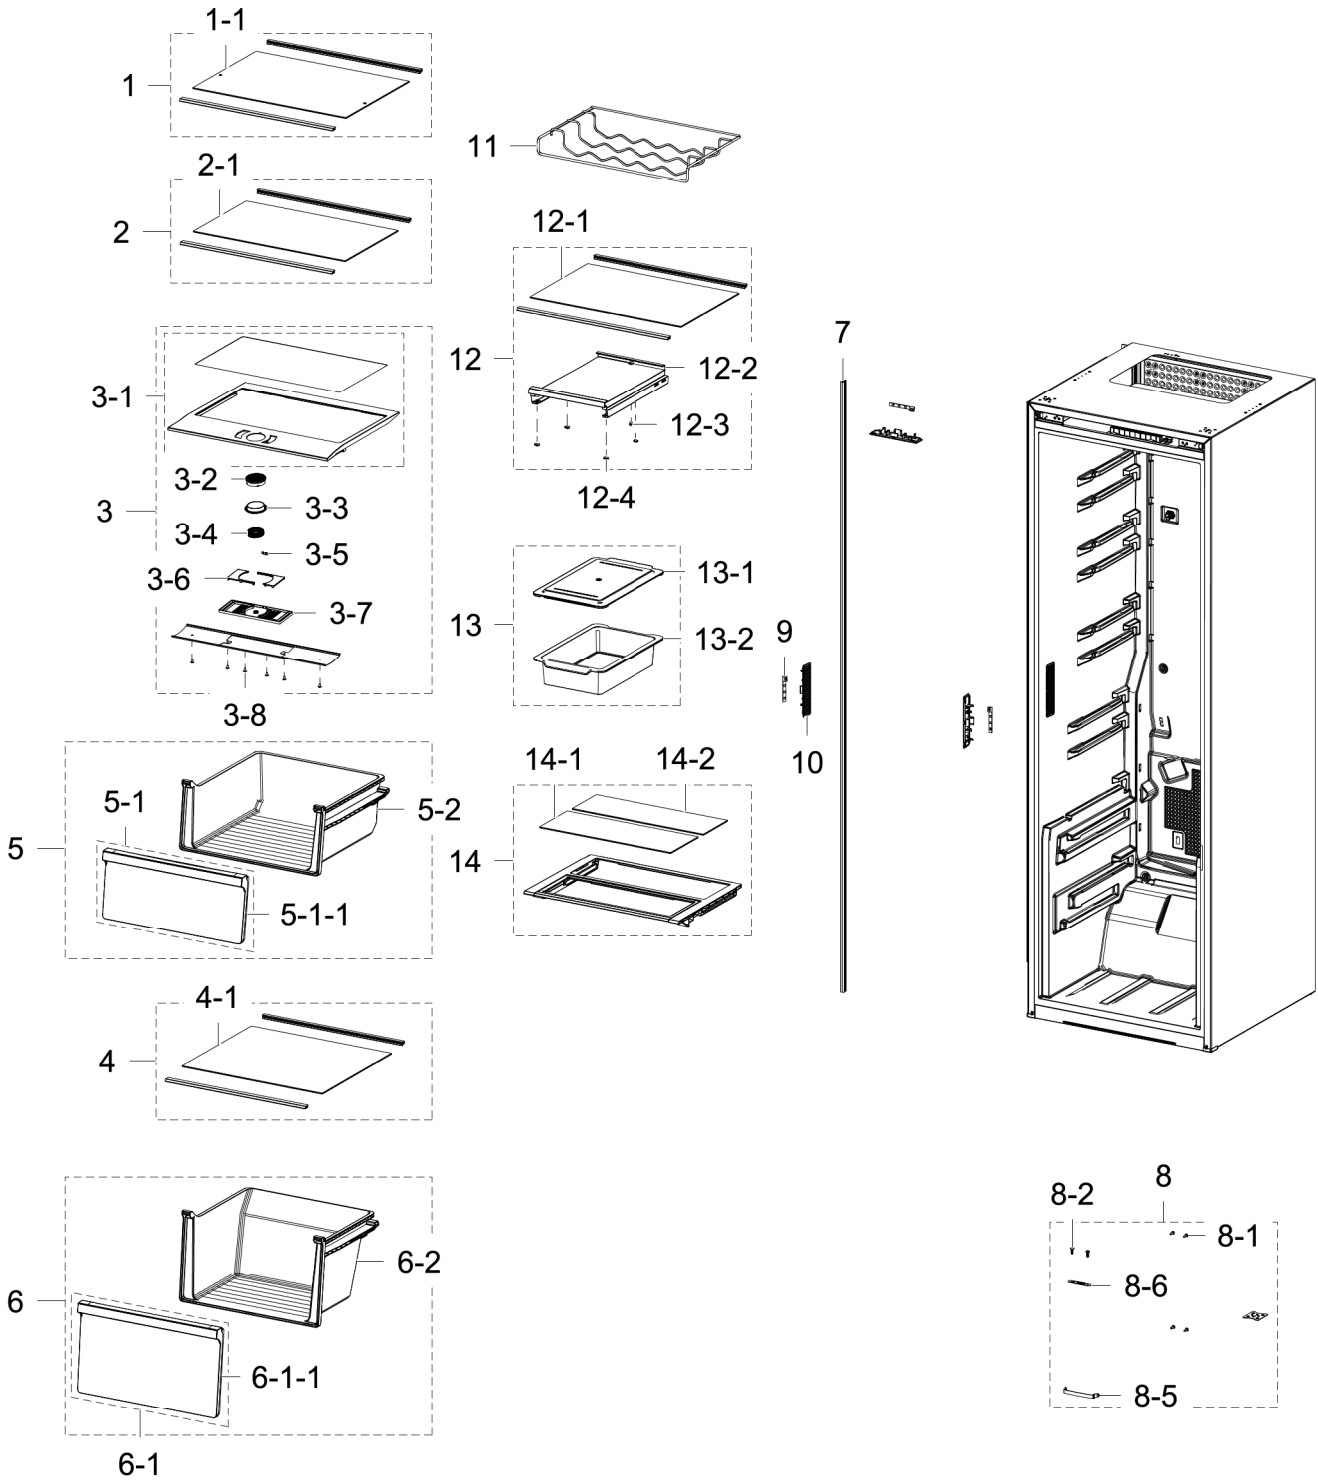

1. Fridge

Exploded View

2. Cabinet

Exploded View

Parts List

No.	Lvl.	Loc.	Material Code	Description & Specification	SNA	Qty.
1	2		DA63-08660A	COVER FRAME-TOP FRONT; RR7000M,ABS,HB,INO	SA	1
2	2	A0904	DA97-17351A	ASSY COVER CONTROL-FRONT; RR7000M,INOX GR	SA	1
2-1	3	G0068	DA34-00043A	SWITCH REED; UL1007 AWG 22,100mm,DEM1-B50	SA	1

3. Door

Exploded View

Parts List

No.	Lvl.	Loc.	Material Code	Description & Specification	SNA	Qty.
1	2		DA97-17366A	ASSY COVER WIRE DOOR; RR7000M,INOX GRAY	SA	1
1-1	3		DA63-08665A	COVER WIRE-DOOR; RR7000M,ABS,HB,INOX GRAY	SNA	1
1-2	3	A0534	DA61-03769B	MAGNET; SVETA,FERRITE,1600Gauss	SA	1