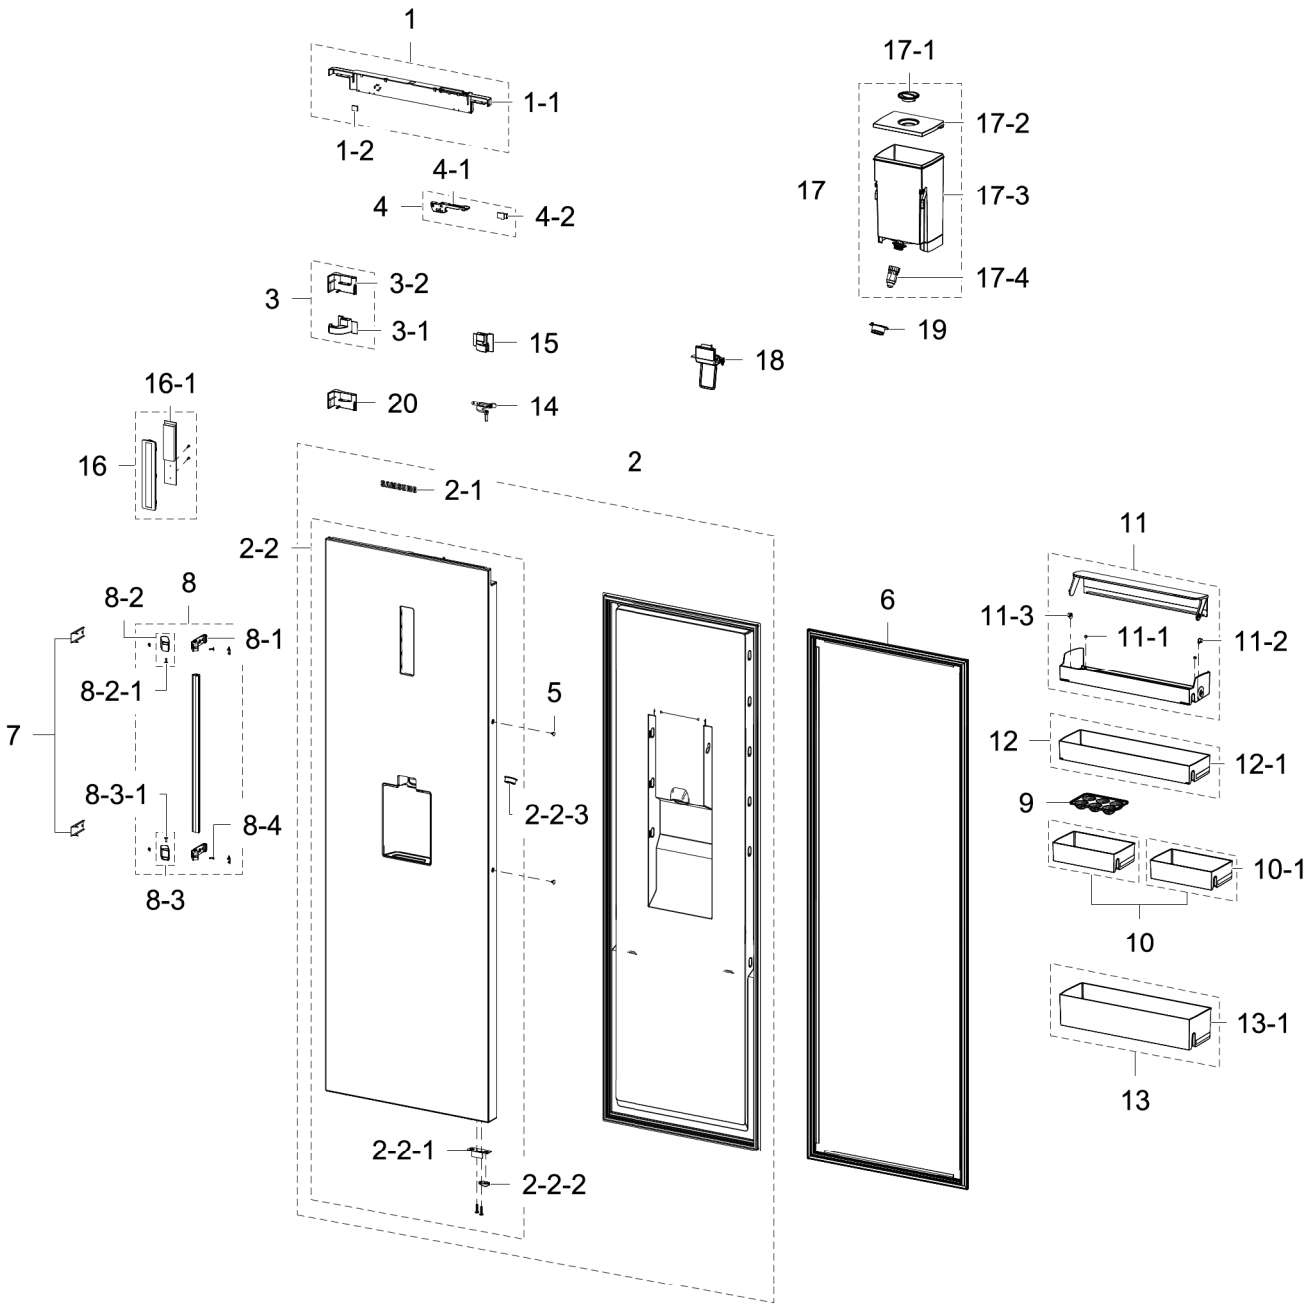

1. Fridge

Exploded View

2. Cabinet

Exploded View

Parts List

No.	Lvl.	Loc.	Material Code	Description & Specification	SNA	Qty.
1	2		DA63-08660A	COVER FRAME-TOP FRONT; RR7000M,ABS,HB,INO	SA	1
2	2	A0904	DA97-17351A	ASSY COVER CONTROL-FRONT; RR7000M,INOX GR	SA	1
2-1	3	G0068	DA34-00043A	SWITCH REED; UL1007 AWG 22,100mm,DEM1-B50	SA	1

3. Door

Exploded View

Parts List

No.	Lvl.	Loc.	Material Code	Description & Specification	SNA	Qty.
1	2		DA97-17366A	ASSY COVER WIRE DOOR; RR7000M,INOX GRAY	SA	1
1-1	3		DA63-08665A	COVER WIRE-DOOR; RR7000M,ABS,HB,INOX GRAY	SNA	1
1-2	3	A0534	DA61-03769B	MAGNET; SVETA,FERRITE,1600Gauss	SA	1