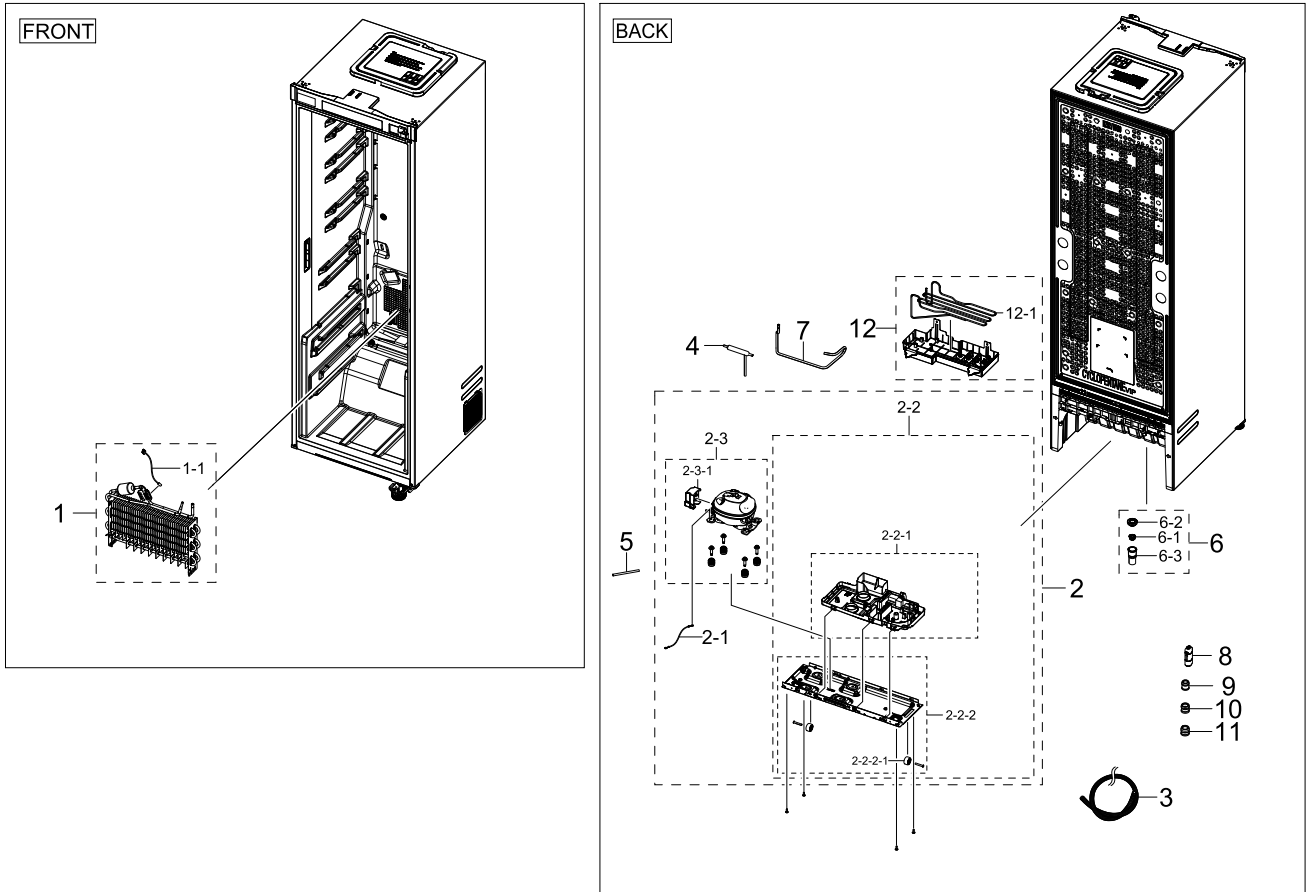

3. CYCLE

CYCLE

Exploded View

Parts List

No.	Lvl.	Loc.	Material Code	Description & Specification	SNA	Qty.
1	2	A0184	DA96-01212A	ASSY EVAP-REF; RR7000M,FIN TUBE,Alumite	SA	1
1-1	3	A1018	DA32-00070G	SENSOR TEMP; SC41198-021A, PVC TUBE 200mm	SA	1
2	2		DA97-23328B	ASSY COMP N CONDENSING-COND MODULE; RR700	SNA	1
2-1	3	A0562	DA39-20389A	ASSY WIRE HARNESS-EARTH; EARTH,ALL,FREE V	SA	1
2-2	3		DA97-23327A	ASSY CHASSIS-SUB; RR7000M SEPM,REF, NO C-	SNA	1
2-2-1	4		DA97-21381A	ASSY TRAY DRAIN WATER-SUB; RB7300T	SA	1
2-2-2	4	A0526	DA97-23291A	ASSY CHASSIS COMP; RR7000M,GI-SGCC,T0.8	SA	1
2-2-2-1	5	A0527	DA61-06202A	CASTER-REAR; GRAND-CRU,PP,NATURAL	SA	2
2-3	3		NN35J9602APTT5	CMP,COMP,REFRIGERATOR,R-600A; CMP,COMP,REFRIGERATOR,R-600A		1
2-3-1	4	Z1032	DA63-09845A	COVER RELAY; RB7300T,MPPE,T2,V-0,BLACK,N3	SA	1
3	2	G0415	DA67-04495B	HOSE DRAIN; RR7000M,HDPE,-,NATURAL,-,YR51	SA	1