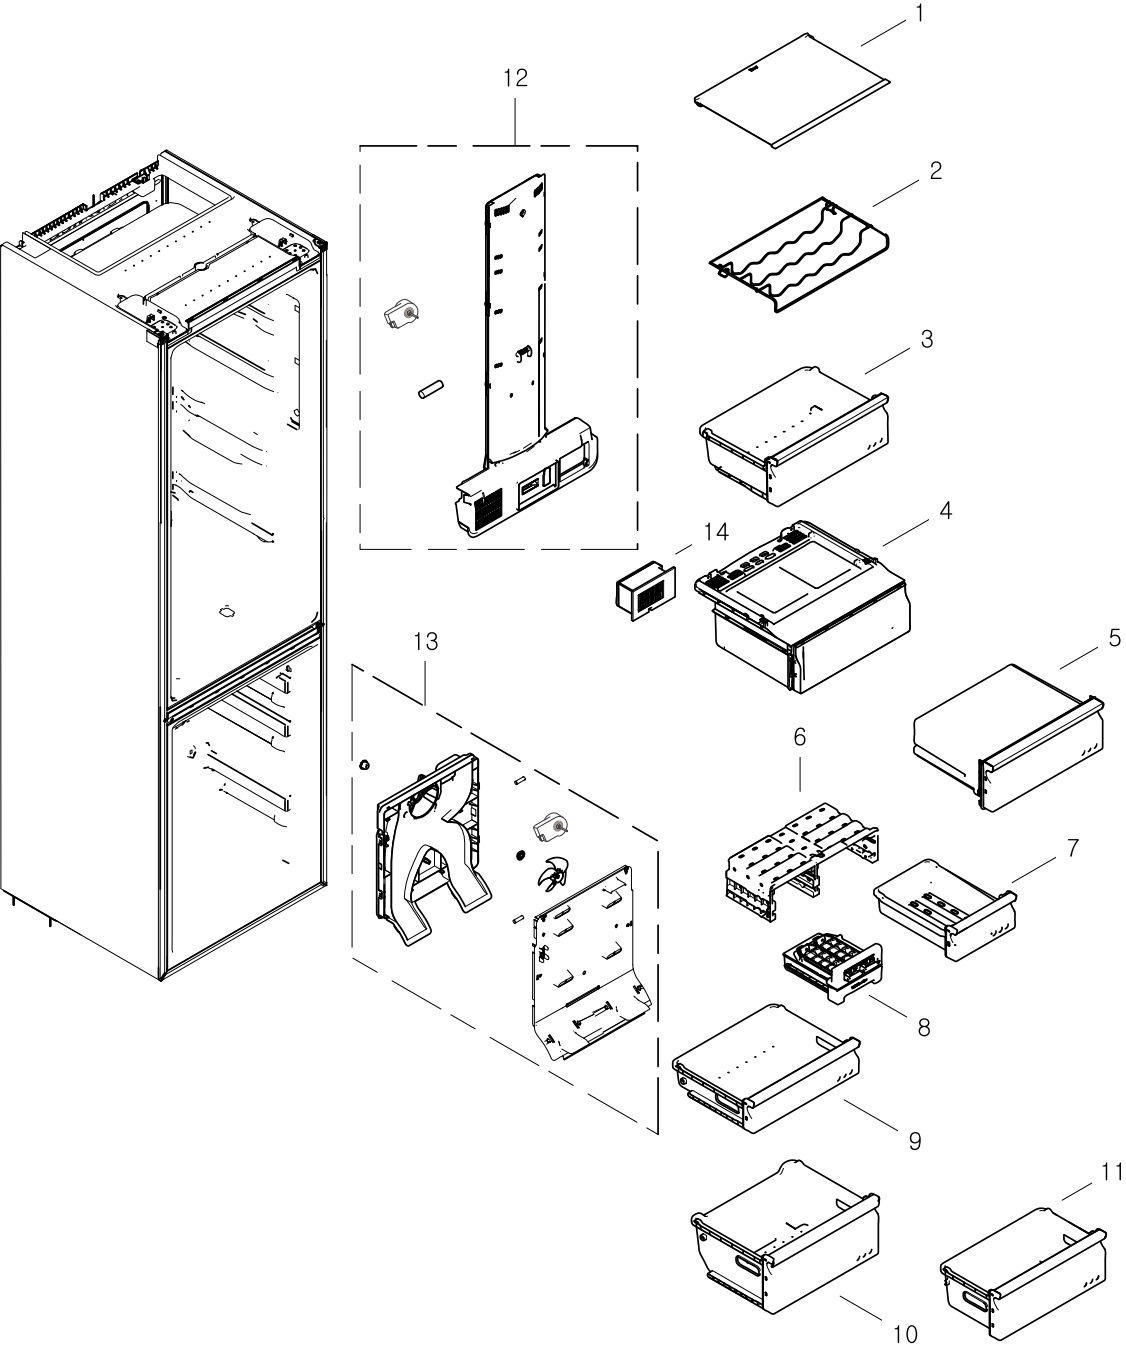

1. Fridge Freezer

Exploded View

MODEL CODE :RL60GEGIH2/XEF

Service Bom (SA: SERVICE AVAILABLE, SNA: SERVICE NOT AVAILABLE)

No.	Code No.	Description	Specification	Q'ty	Unit	SA/SNA
			SET			
1	DA67-03037B	SHELF-REF	GRAND CRU,PP,COOL WHITE,BE	3	PC	SNA
2	DA75-00247A	RACK-WINE	GRAND CRU(BETTER),HIPS,T2.5,CO	1	PC	SA
8	DA67-40146B	TRAY-ICE	SR-1500,NTR,PE,-,-,-,-,-	1	PC	SA
9	DA97-11397A	ASSY TRAY-FRE UPP	GRAN CRU,W475.7,L381.4	2	PC	SA
10	DA97-11399A	ASSY TRAY-FRE MID	GRAN CRU,W475.2,L382.5	1	PC	SA
11	DA97-11398A	ASSY TRAY-FRE LOW	GRAN CRU,W475.2,L285.6	1	PC	SA
12	DA97-11363A	ASSY COVER MULTI-REF	GRAND CRU,RL60, BAS	1	PC	SA
13	DA97-11338A	ASSY COVER-EVAP FRE	GRAND CRU	1	PC	SA
14	DA90-06795D	ASSY DAMPER	DAMPER-2	1	PC	SNA