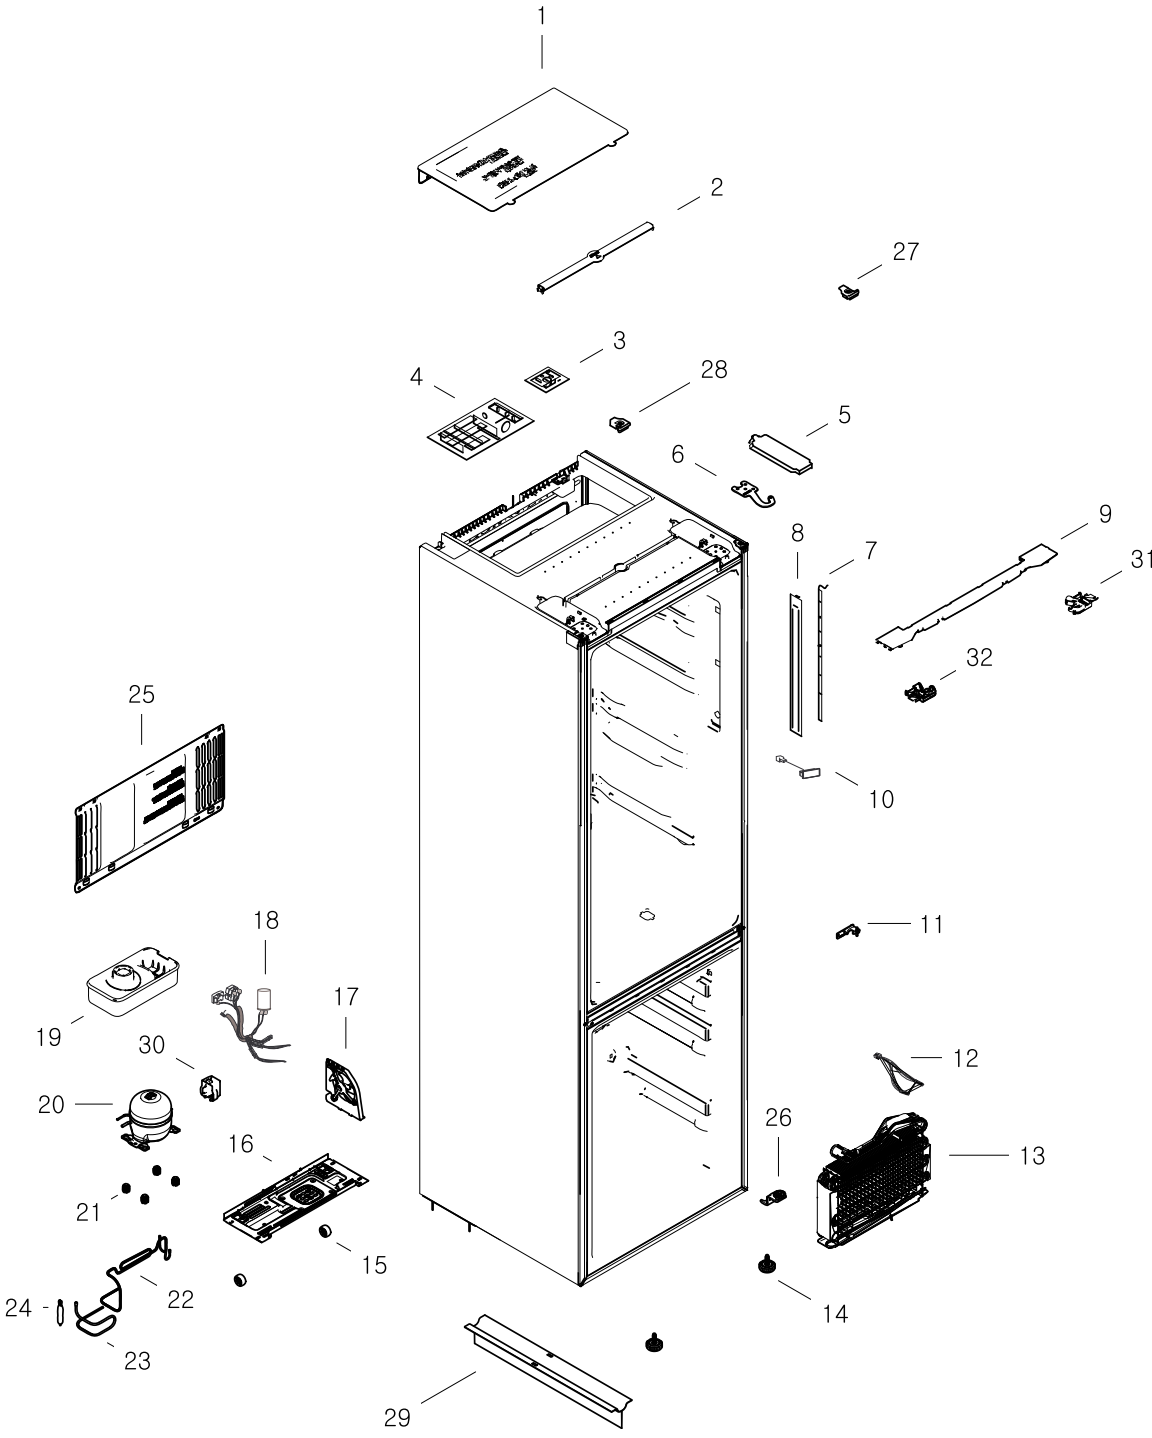

2. Overall ASSY

Exploded View

MODEL CODE :RL60GEGIH2/XEF

Service Bom (SA: SERVICE AVAILABLE, SNA: SERVICE NOT AVAILABLE)

No.	Code No.	Description	Specification	Q'ty	Unit	SA/SNA
1	DA63-06361A	COVER PCB-PANEL	GRAN CRU,GI-SGCC,T0.35	1	PC	SA
2	DA63-06384B	COVER-CABI HIGH	GRAND CRU,HIPS,T2.0,42,3	1	PC	SA
4	DA92-00177E	ASSY PCB MAIN	230V,50Hz,7-SEG,Gran cru,W	1	PC	SA
5	DA63-06395A	COVER-HINGE A	GRAND CRU,ABS,COOL WHITE	1	PC	SA
6	DA61-07366A	HINGE-UPP	GRAND CRU,SHP1,T4.0	1	PC	SNA
7	DA41-00676D	PBA-LED LAMP	Gand Cru,R-ROOM,FR-4,353*10	2	PC	SA
8	DA61-07384A	CASE LAMP-LED SIDE L	GRAN CRU,HIPS,COOL	1	PC	SNA
9	DA63-06393B	COVER-WIRE DOOR	GRAND CRU,ABS,INOX(GY002	1	PC	SNA
10	DA34-00043A	SWITCH REED-ASS'Y	200VDC,1.5,-	1	PC	SA
11	DA61-07367A	HINGE-MID	GRAND CRU,SHP1,T4.0,Ni-Cr Pla	1	PC	SA
12	DA47-00301H	THERMO FUSE-ASSY	POLARIS,120V/250V,15A/1	1	PC	SNA
13	DA96-00826A	ASSY EVAP FRE	RL60 (GRAND CRU),FRE,230V/	1	PC	SA
14	DA61-07546A	LEG	GRAND CRU-PJT,PP,NTR,BOLT:M	2	PC	SA
15	DA61-06202A	CASTER-REAR	AMICA-PJT,PP,33,NTR,W18.5	2	PC	SA
16	DA97-11278A	ASSY CHASSIS-COMP	GRAND_CRU,SBHG1,T0.8,A	1	PC	SA
17	DA31-00276A	FAN	GRAND CRU,ABS,GP-35/NTR	1	PC	SA
18	DA27-00032A	COIL FILTER-EMI	400L,8.0mH,60*82mm,BOX,S	1	PC	SA
19	DA63-06226A	TRAY-DRAIN WATER	S_AM B/I,PP,T2.0,NTR	1	PC	SA
20	MSE4A1QL1G/AK1	COMPRESSOR	RSCR,11.1CC,220-240V,STAITC	1	PC	SA
21	DA63-02017A	GROMMET COMP	QUEEN,EPDM,BLACK	4	PC	SA
22	DA62-03095A	PIPE-CONNECT SUCTION	GRANDCRU,C1220T-0,O	1	PC	SA
23	DA62-02982C	PIPE-CONNECT DISC A	C1220T-1/2H,OD6.35,L	1	PC	SA