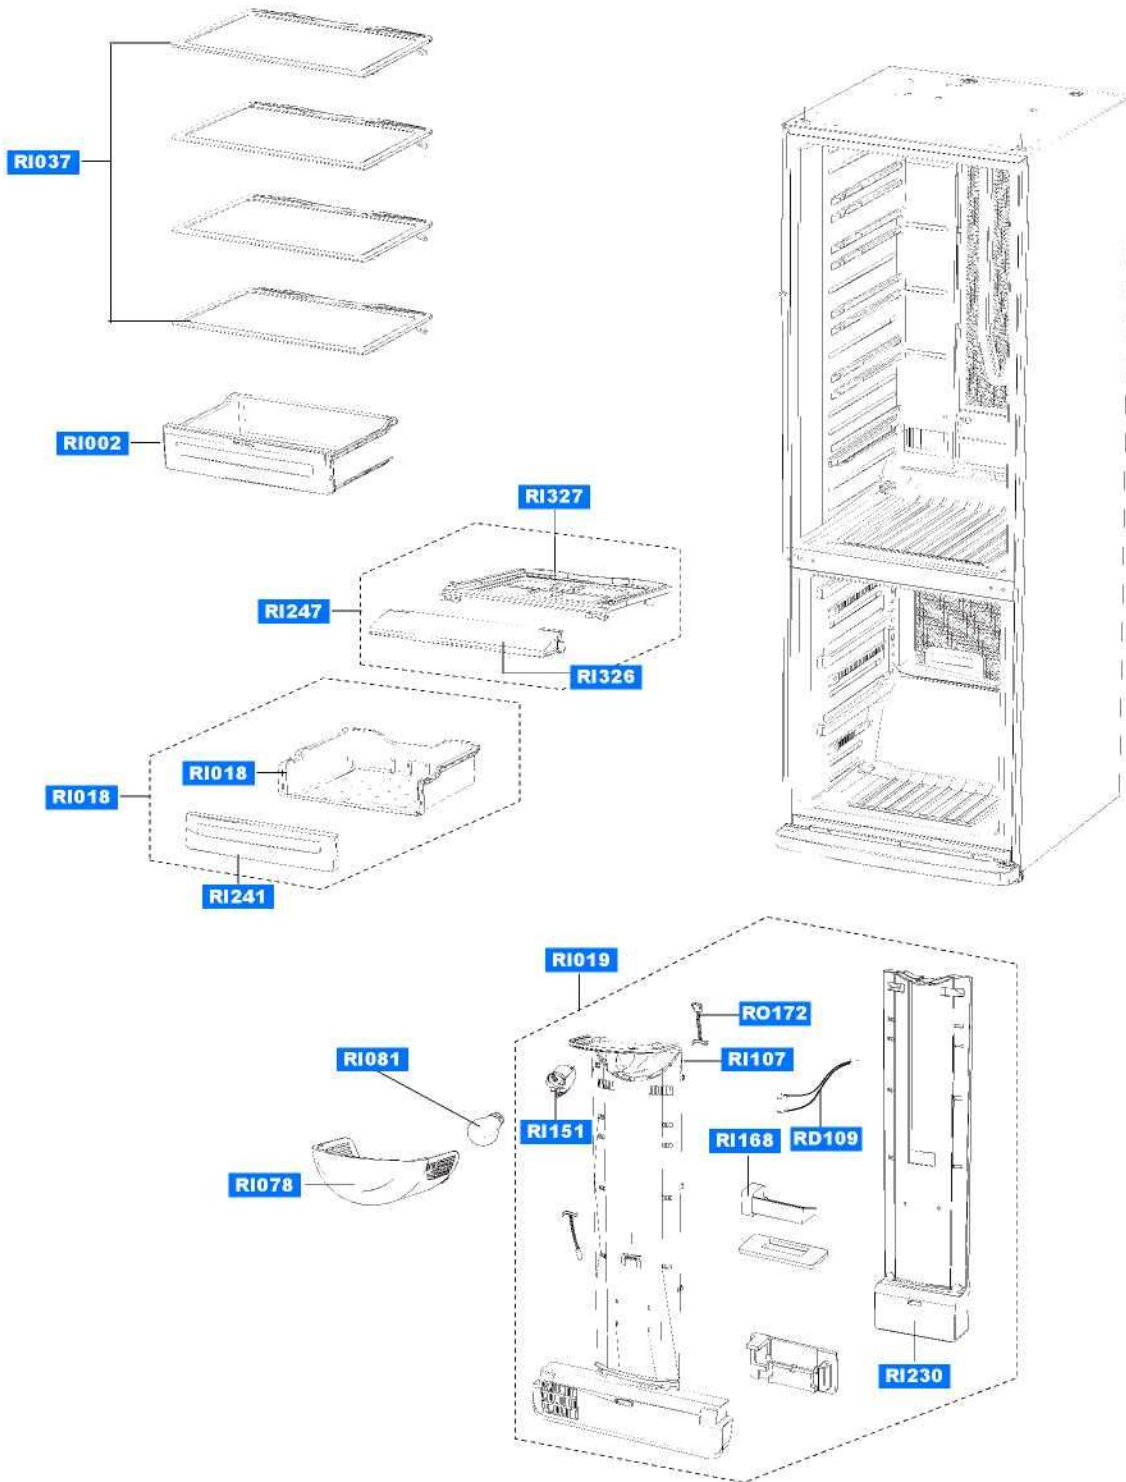

CORE-PJT Cabinet (RL41/44ET-EA)

CORE-PJT Refrigerator Room (RL41/44ET-EA)

CORE-PJT Door (RL41/44ET-EA)

CORE-PJT Freezer Room (RL41/44ET-EA)