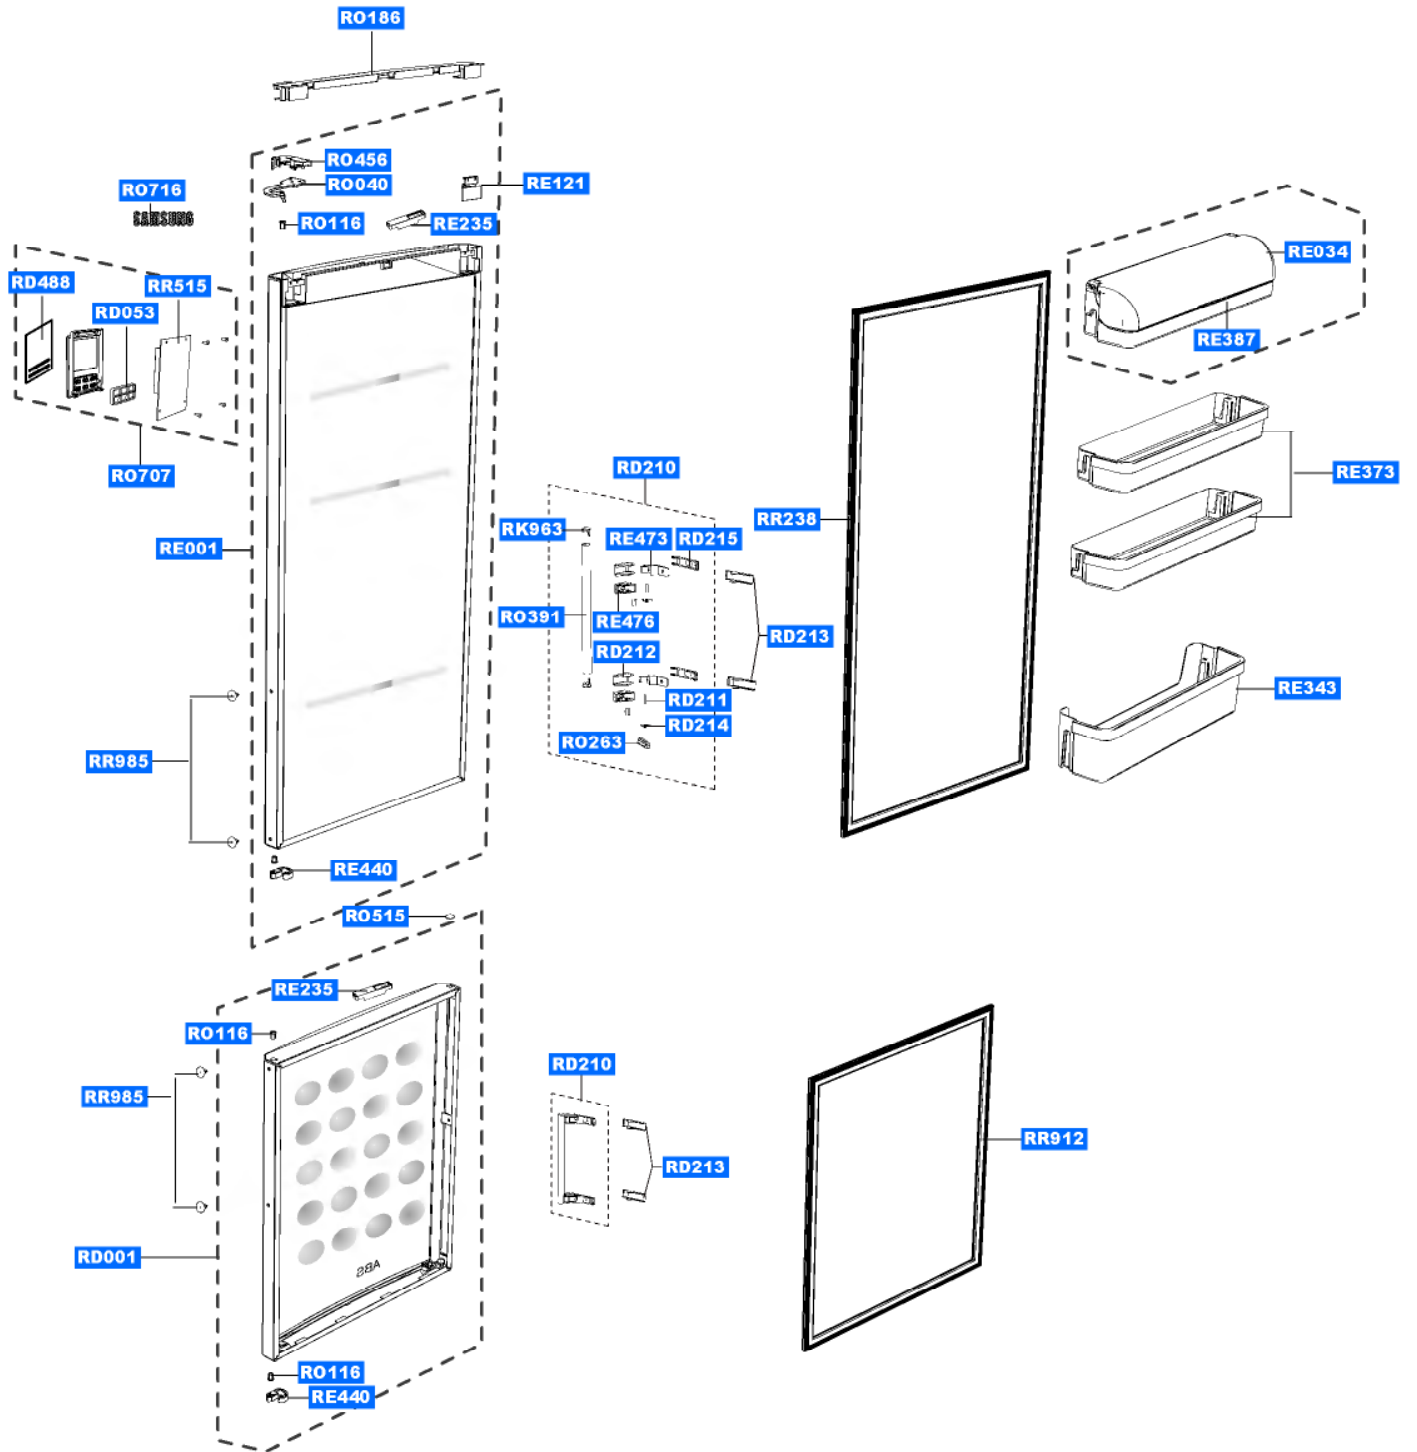

CORE-PJT Cabinet (RL41/44ET-EA)

CORE-PJT Door (RL41/44ET-EA)

CORE-PJT Freezer Room (RL41/44ET-EA)

CORE-PJT Refrigerator Room (RL41/44ET-EA)