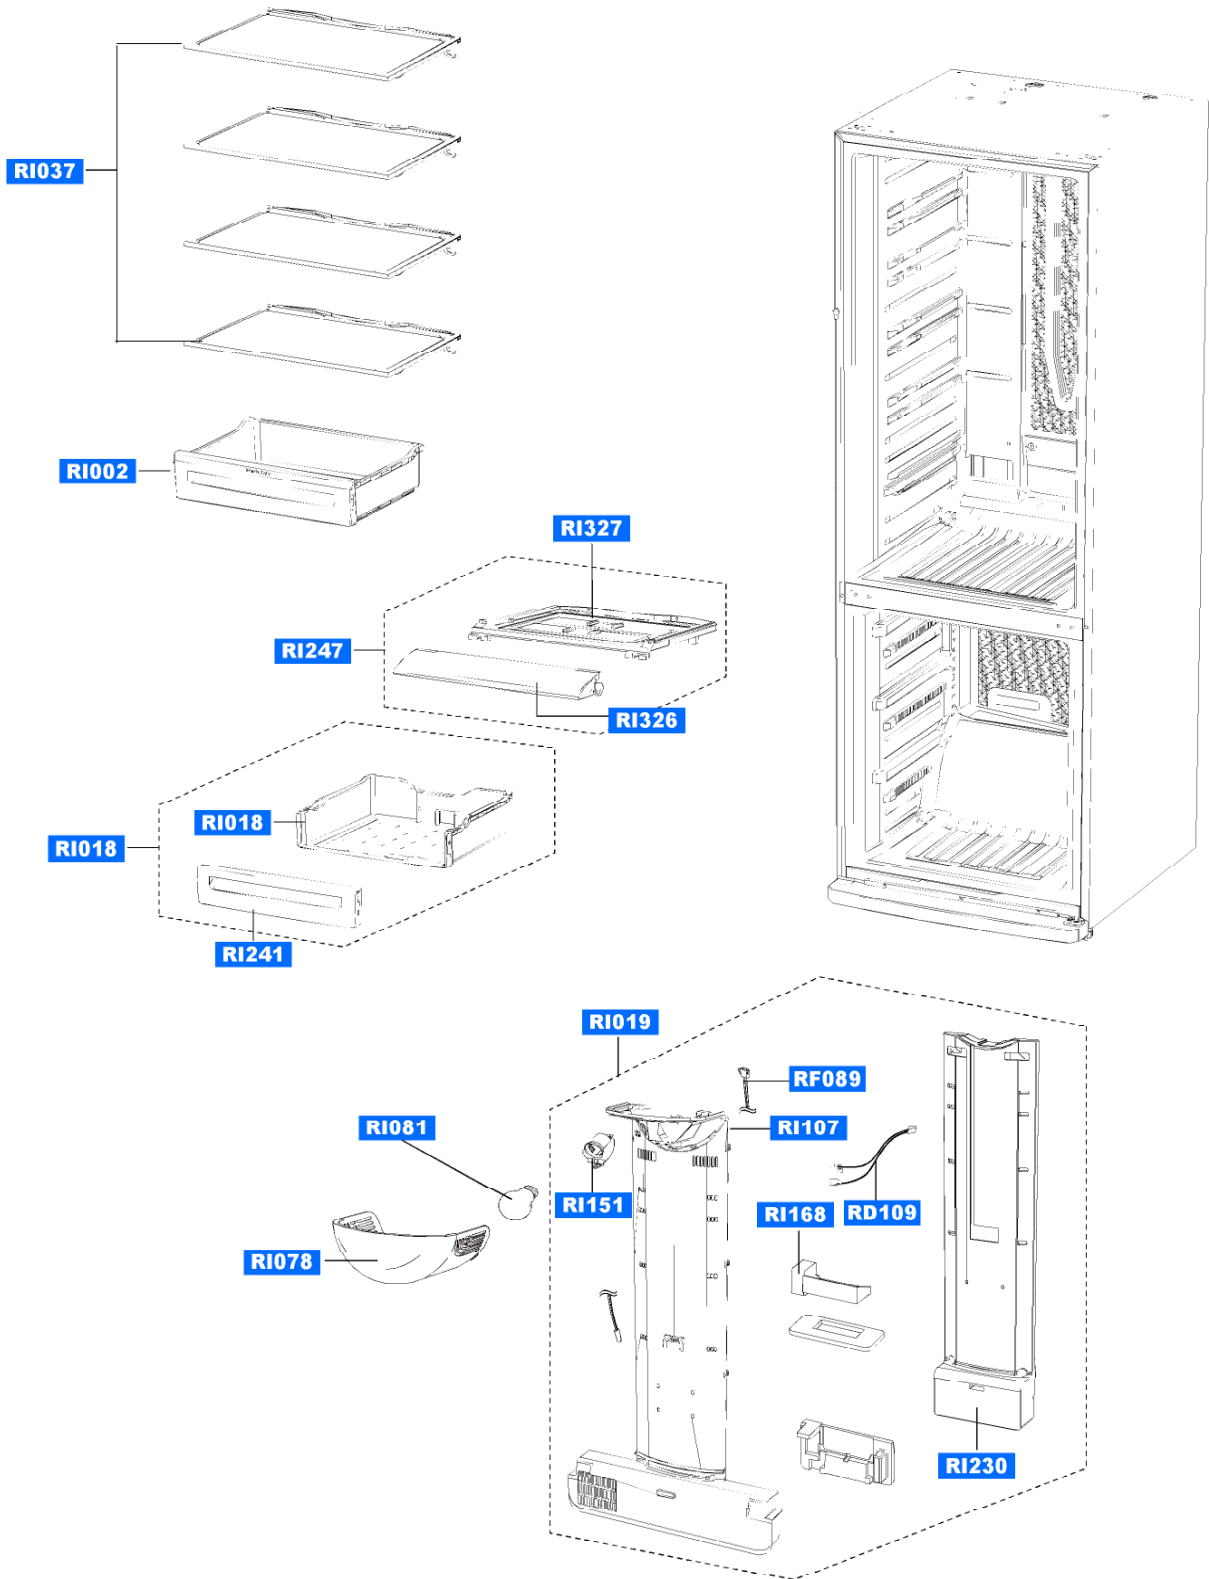

CORE-PJT Cabinet (RL41/44EC-EA)

CORE-PJT Refrigerator Room (RL41/44EC-EA)

CORE-PJT Door (RL41/44EC-EA)