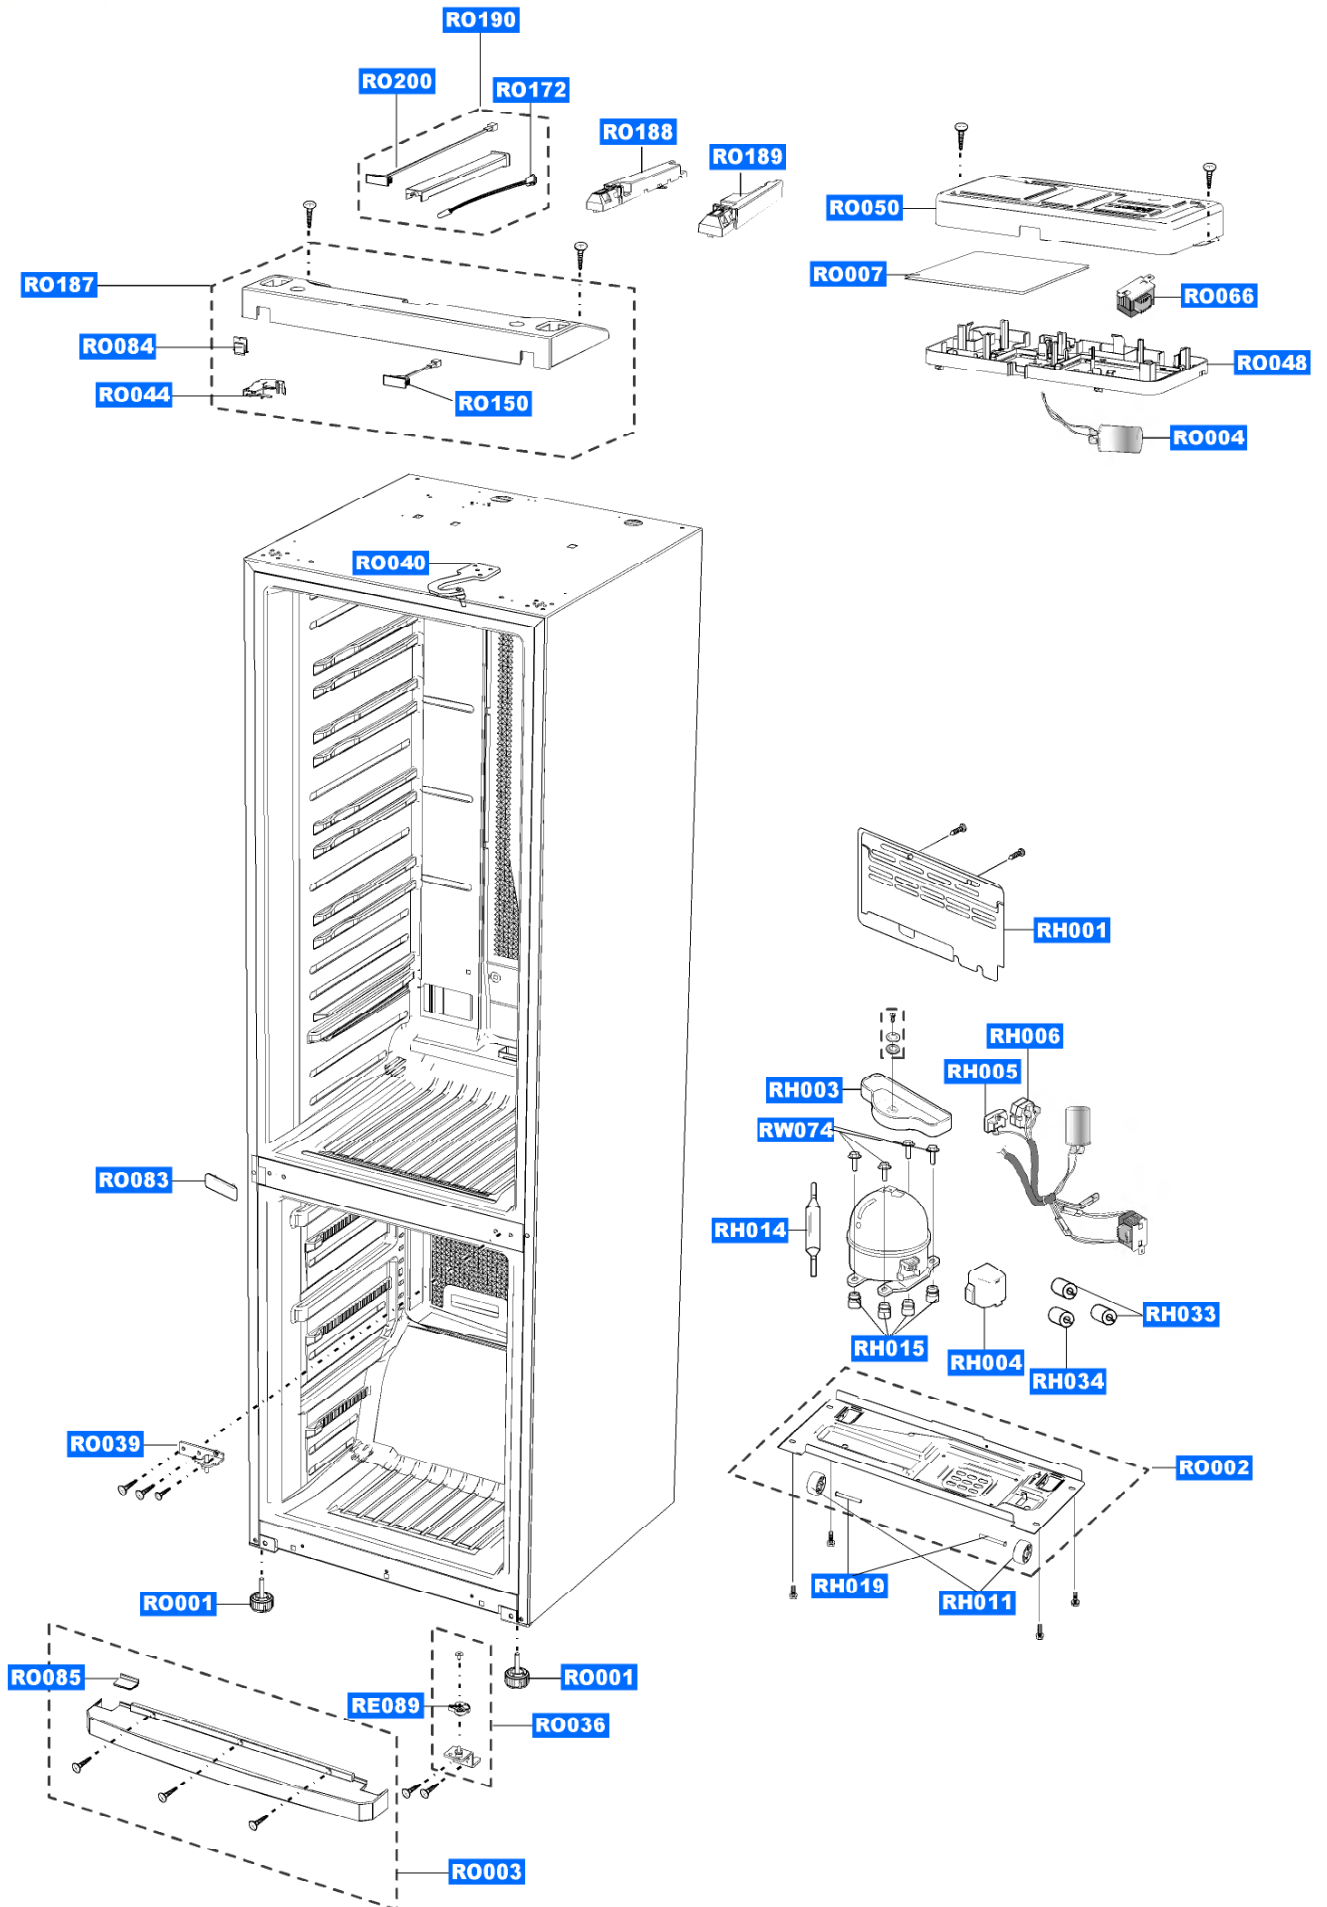

CORE-PJT Cabinet (RL41/44EC-EA)

CORE-PJT Refrigerator Room (RL41/44EC-EA)

CORE-PJT Door (RL41/44EC-EA)