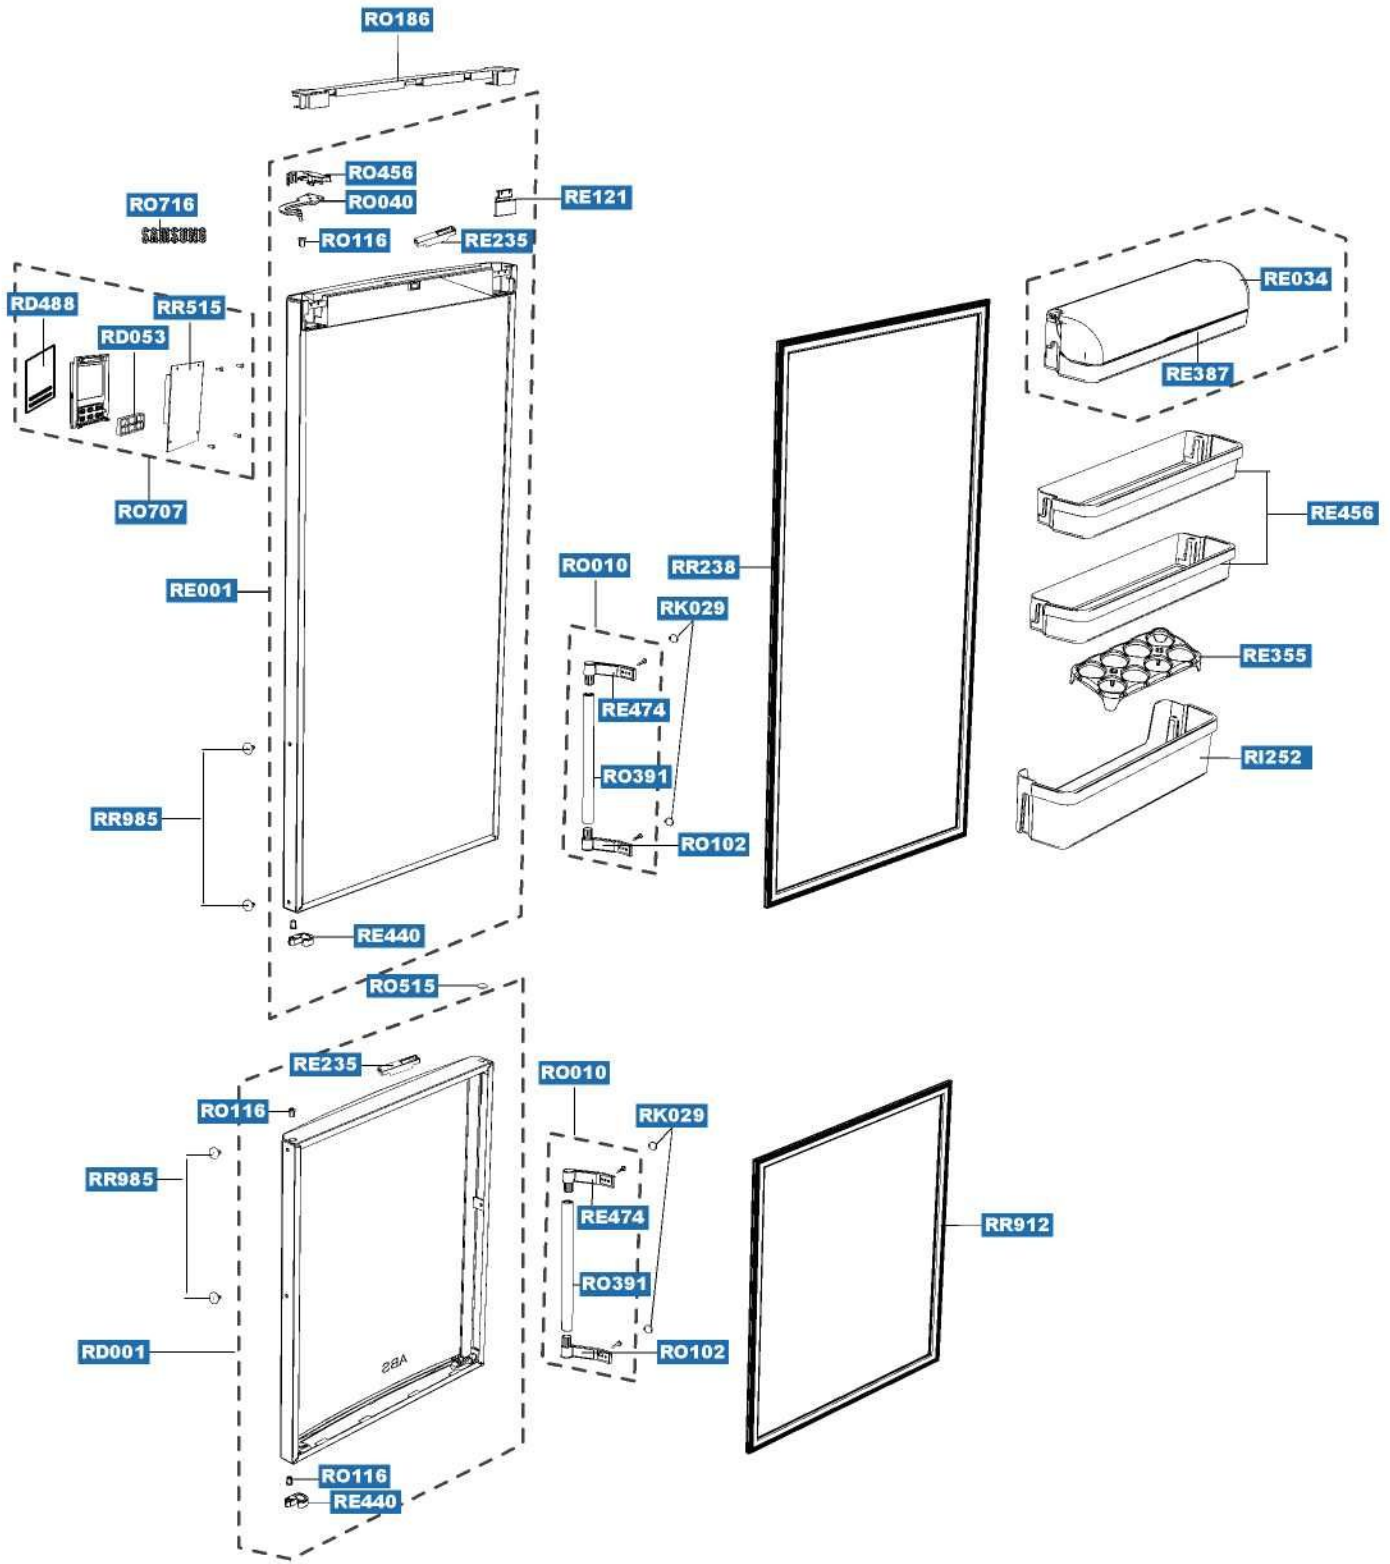

CORE-PJT Cabinet (RL41/44EC-EB)

CORE-PJT Door (RL41/44EC-EB)

CORE-PJT Fridge (RL41/44EC-EB)

CORE-PJT Freezer (RL41/44EC-EB)