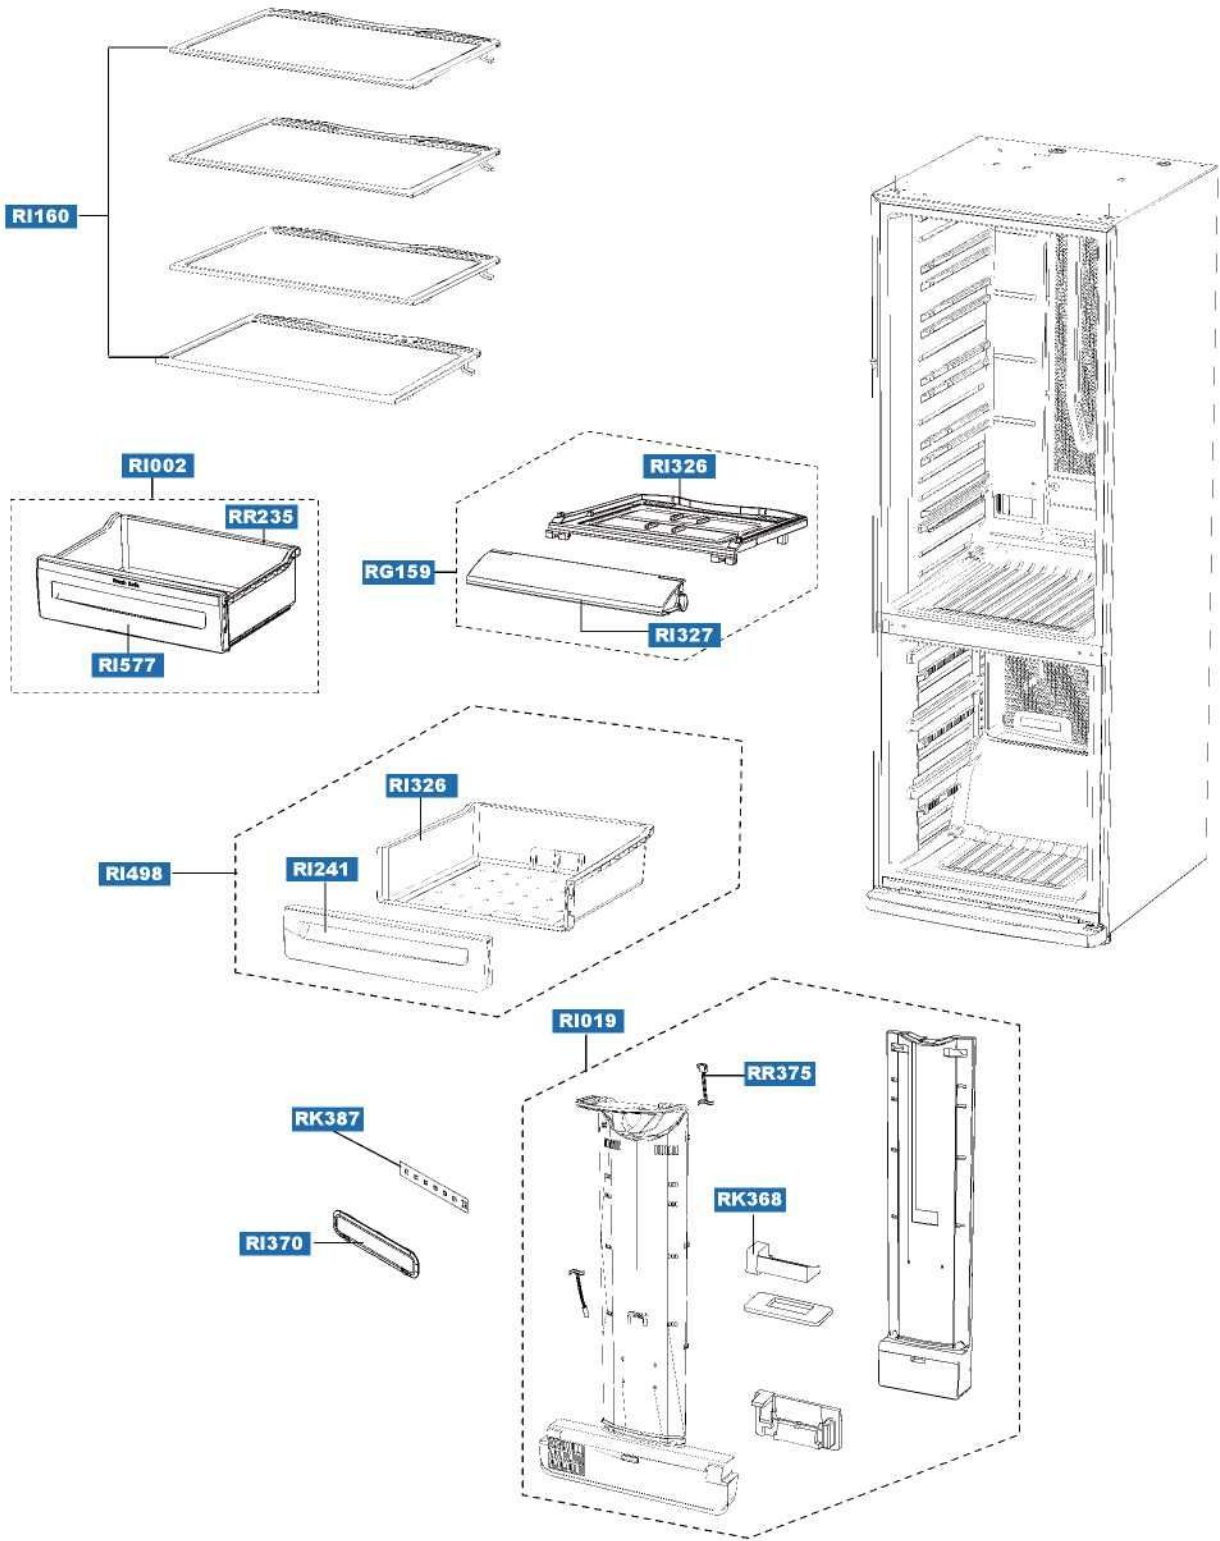

CORE-PJT Cabinet (RL41/44EC-EB)

CORE-PJT Door (RL41/44EC-EB)

CORE-PJT Fridge (RL41/44EC-EB)

CORE-PJT Freezer (RL41/44EC-EB)