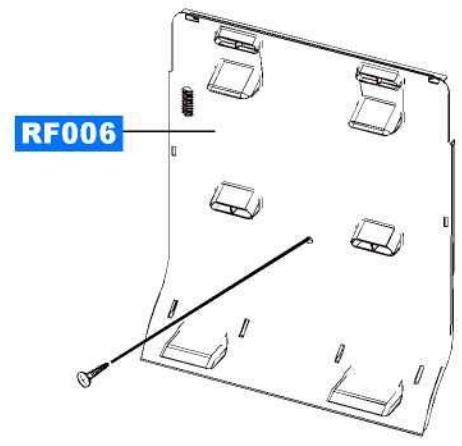

# CORE-PJT Cabinet (RL38/41/44SB-SA)

# CORE-PJT Freezer Room (RL38/41/44SB-SA)

RF005

RF037

RI086

RF038

RW394

RI085

RI087

# CORE-PJT Refrigerator Room (RL38/41/44SB-SA)