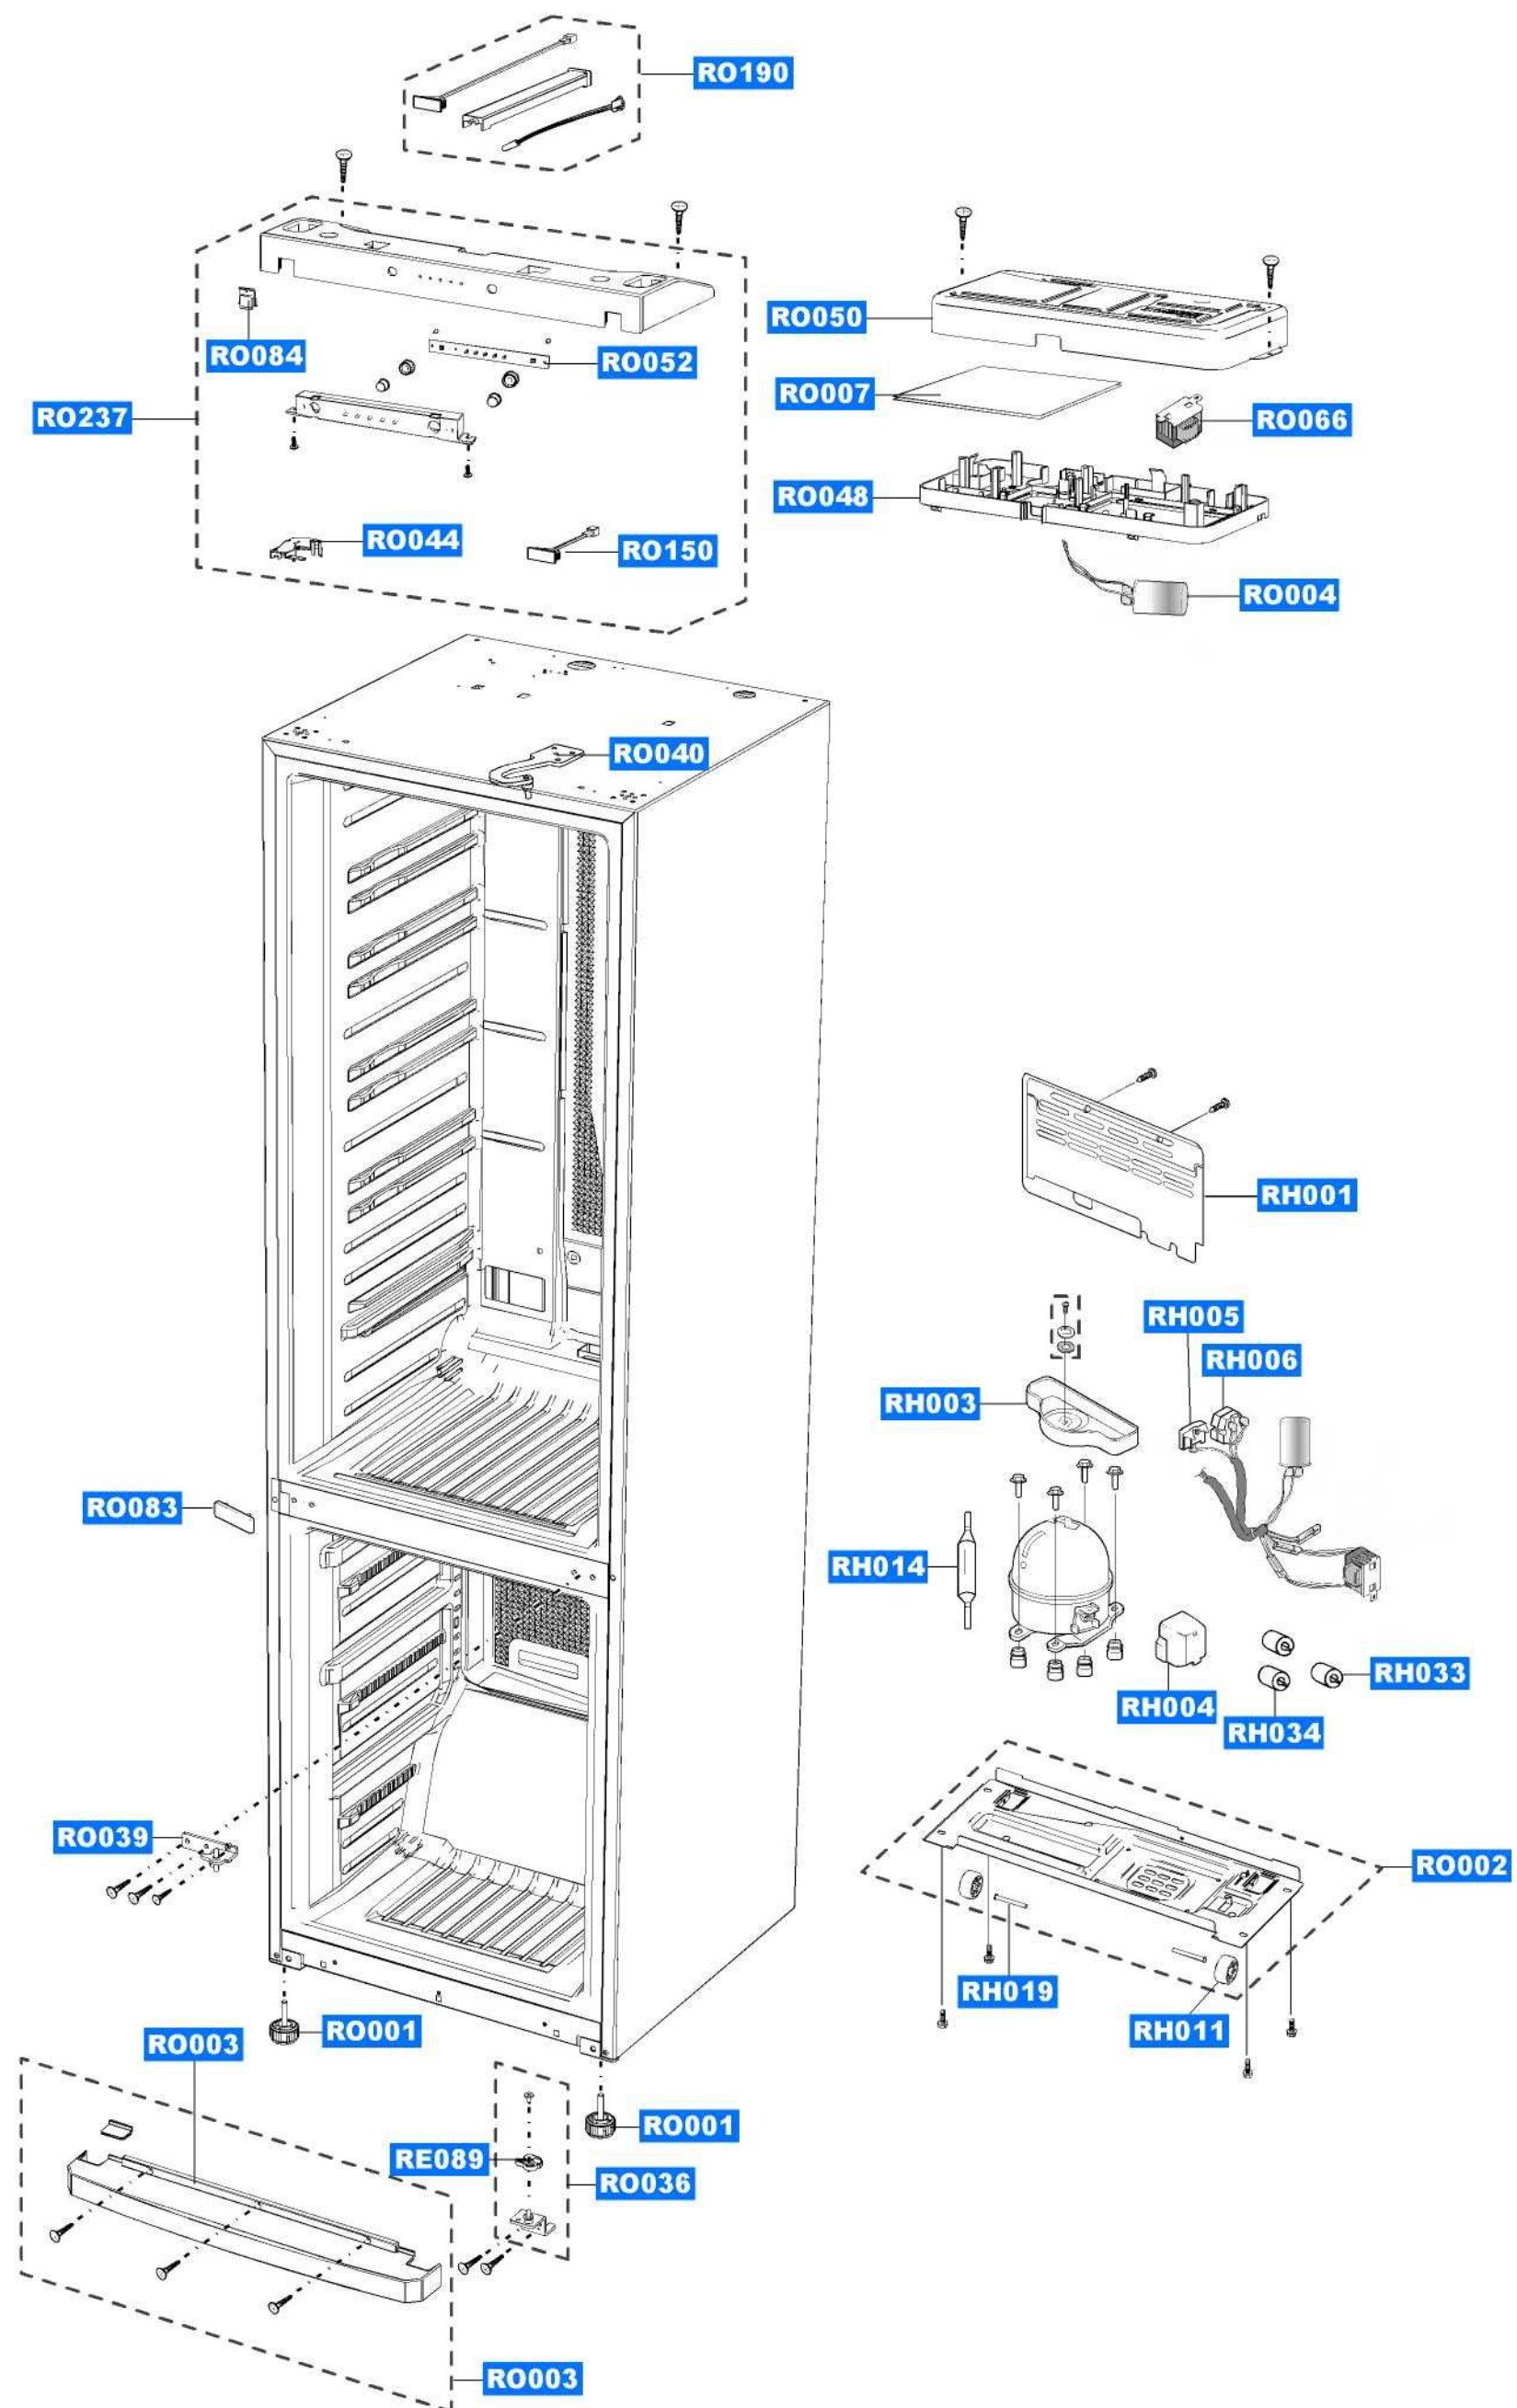

# CORE-PJT Cabinet (RL38/41/44SB-SA)

# CORE-PJT Freezer Room (RL38/41/44SB-SA)

RF005

RF037

RI086

RF038

RW394

RI085

RI087

# CORE-PJT Refrigerator Room (RL38/41/44SB-SA)