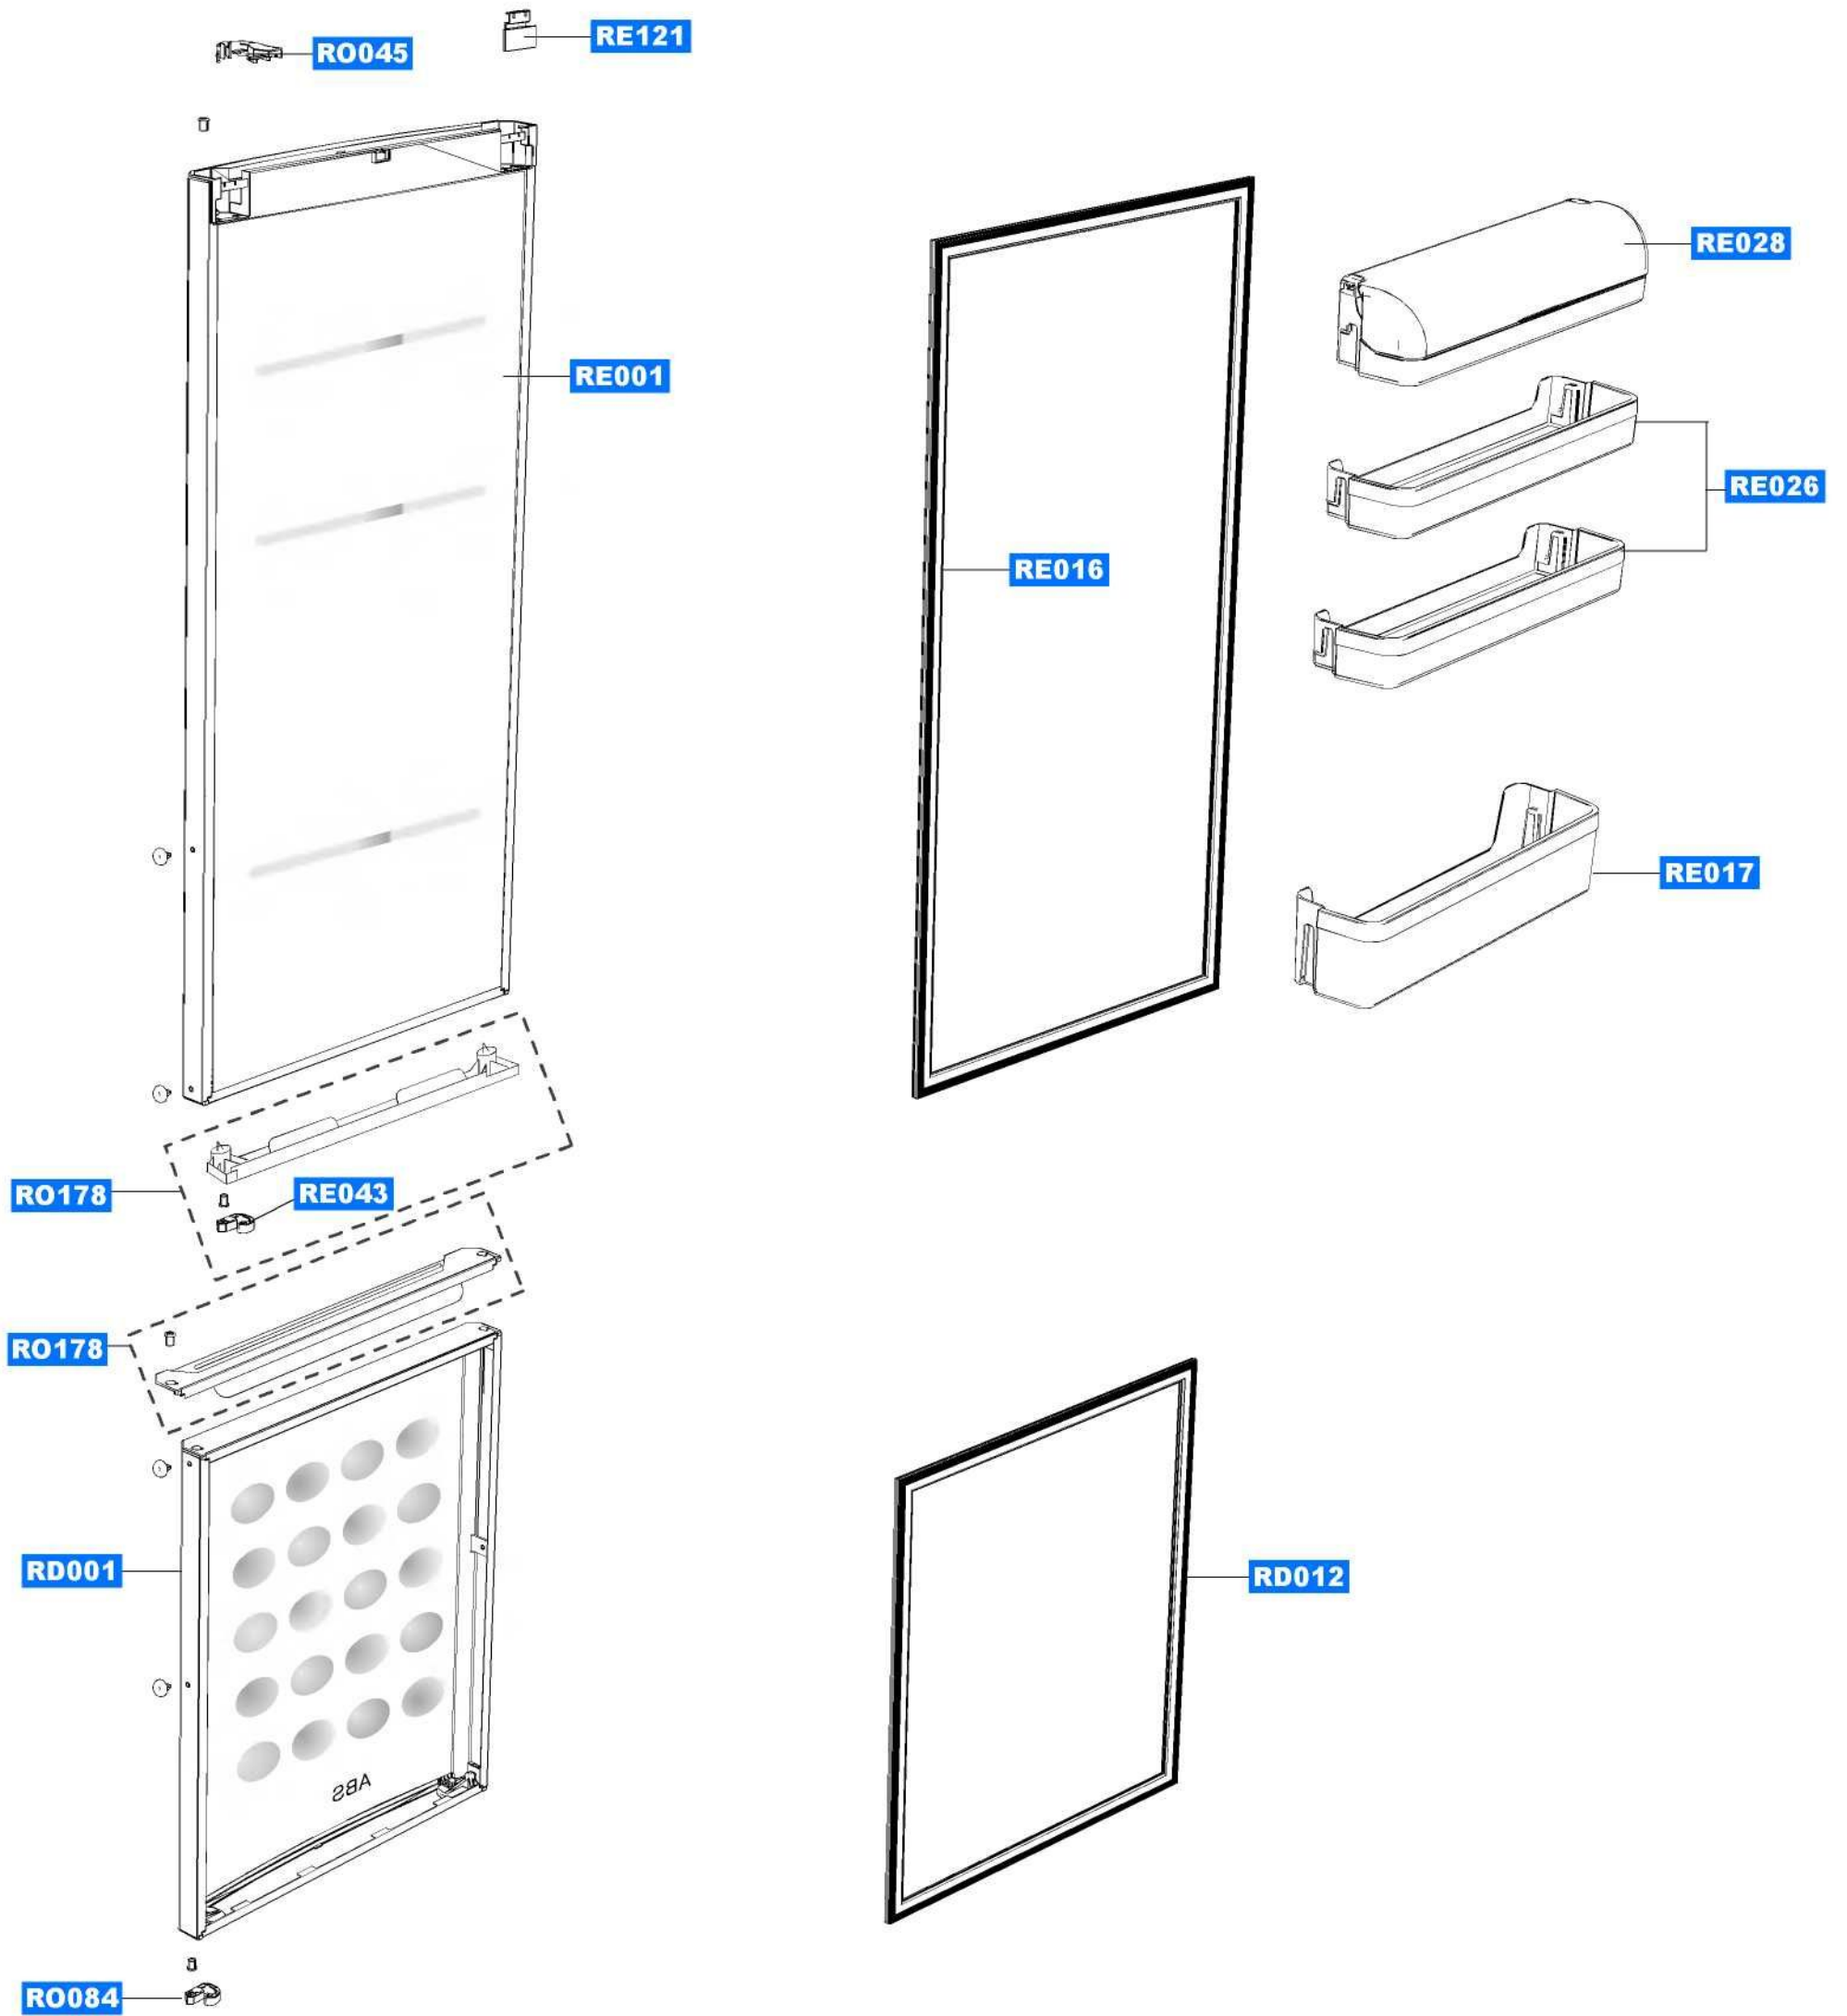

# CORE-PJT Cabinet (RL38/41/44SB-SA)

# CORE-PJT Freezer Room (RL38/41/44SB-SA)

RF005

RF037

RI086

RF038

RW394

RI085

RI087

# CORE-PJT Refrigerator Room (RL38/41/44SB-SA)