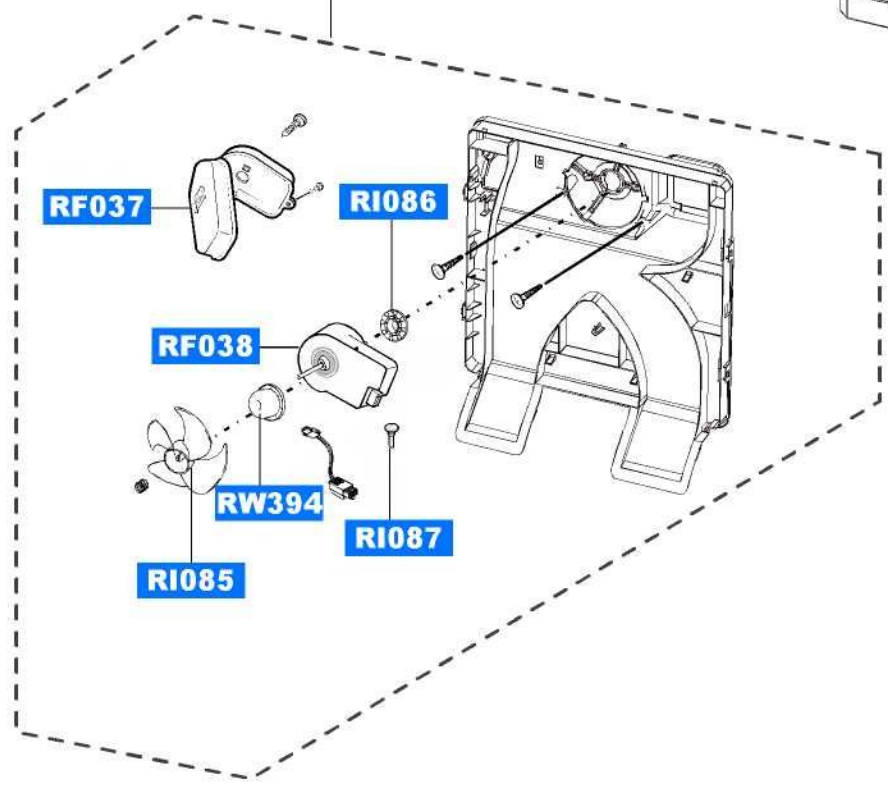

# CORE-PJT Cabinet (RL38/41/44SB-SA)

# CORE-PJT Freezer Room (RL38/41/44SB-SA)

RF005

RF037

RI086

RF038

RW394

RI085

RI087

# CORE-PJT Refrigerator Room (RL38/41/44SB-SA)