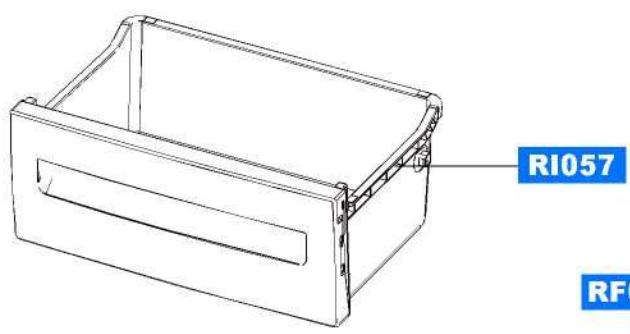

# CORE-PJT Cabinet (RL38/41/44SB-SA)

# CORE-PJT Freezer Room (RL38/41/44SB-SA)

RF005

RF037

RI086

RF038

RW394

RI085

RI087