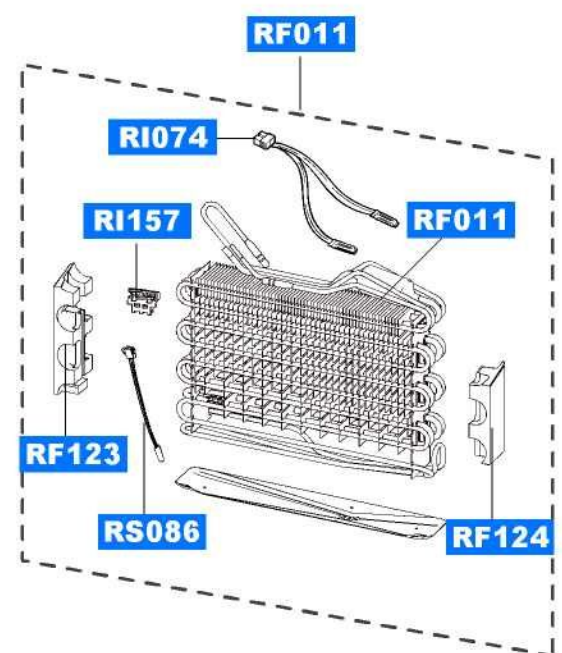

# CORE-PJT Cabinet (RL38/41/44SB-SA)

# CORE-PJT Freezer Room (RL38/41/44SB-SA)

RF005

RF037

RI086

RF038

RW394

RI085

RI087

RF011

RI074

RI157

RF011

RF123

RS086

RF124

RF006

# CORE-PJT Refrigerator Room (RL38/41/44SB-SA)