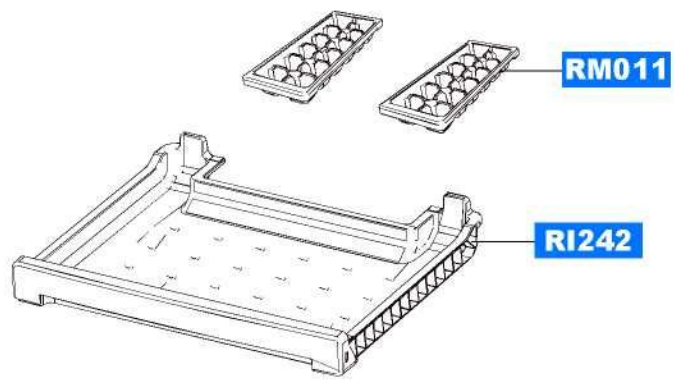

# CORE-PJT Cabinet (RL38/41/44SB-SA)

# CORE-PJT Freezer Room (RL38/41/44SB-SA)

RF005

RF037

RI086

RF038

RW394

RI085

RI087

# CORE-PJT Refrigerator Room (RL38/41/44SB-SA)