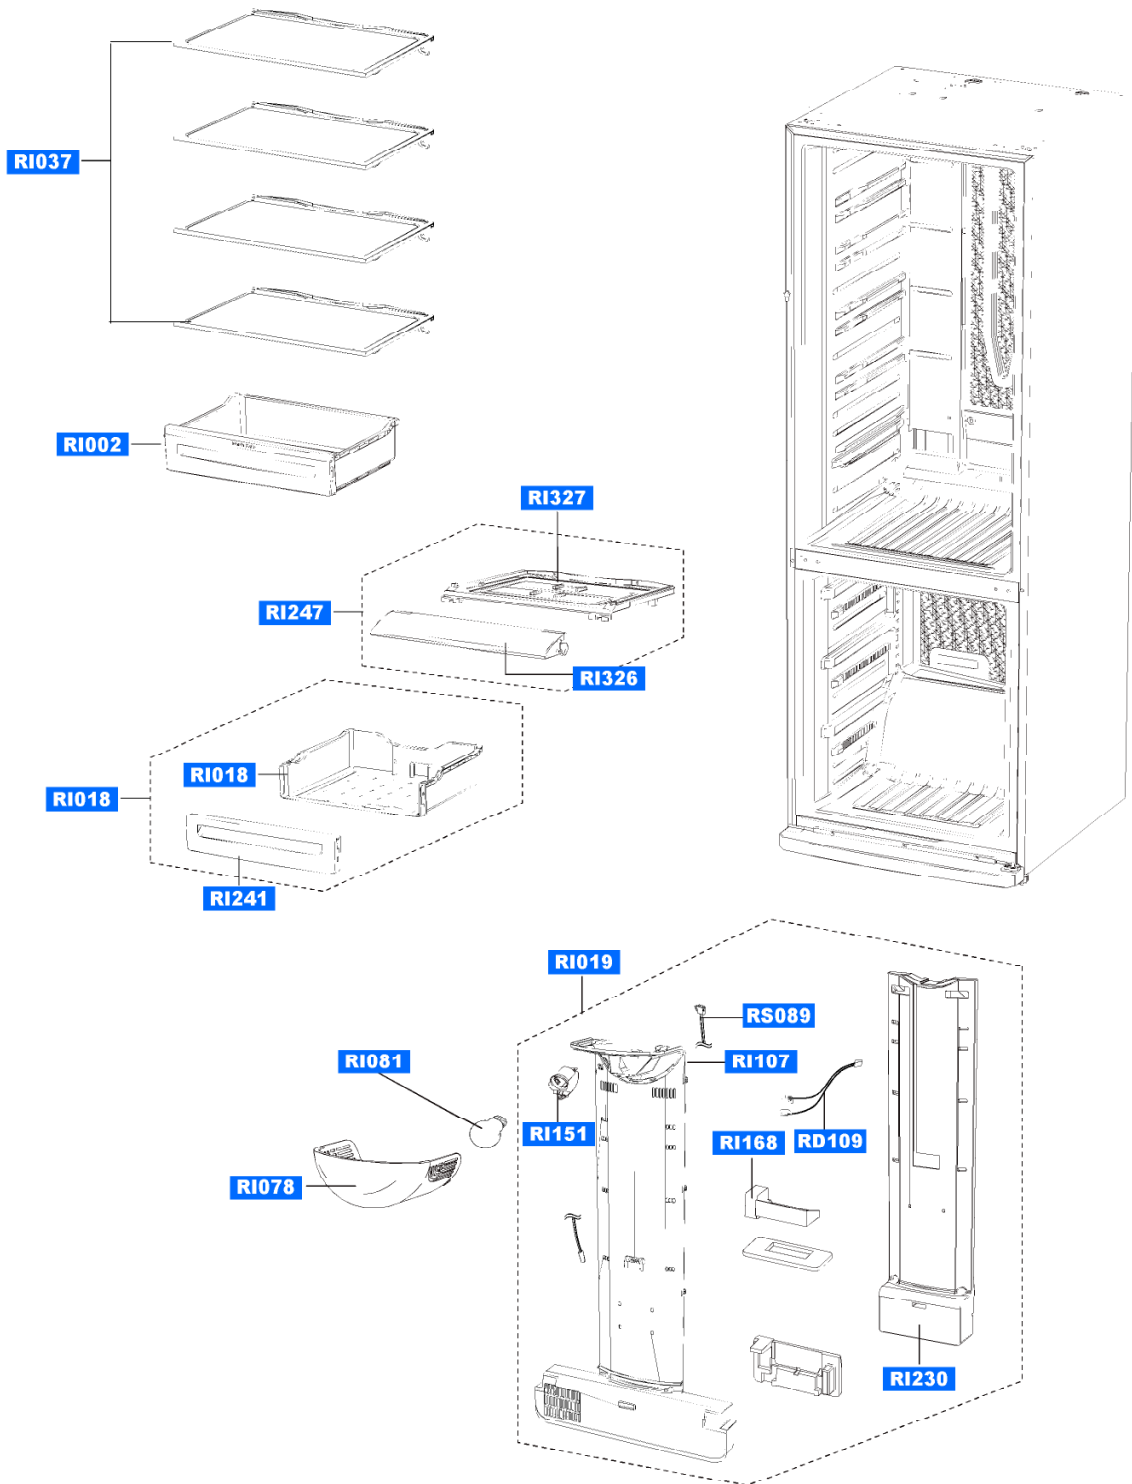

CORE-PJT Cabinet (RL41/44EC-EA)

CORE-PJT Refrigerator Room (RL41/44EC-EA)

CORE-PJT Door (RL41/44EC-EA)

CORE-PJT Freezer Room (RL41/44EC-EA)