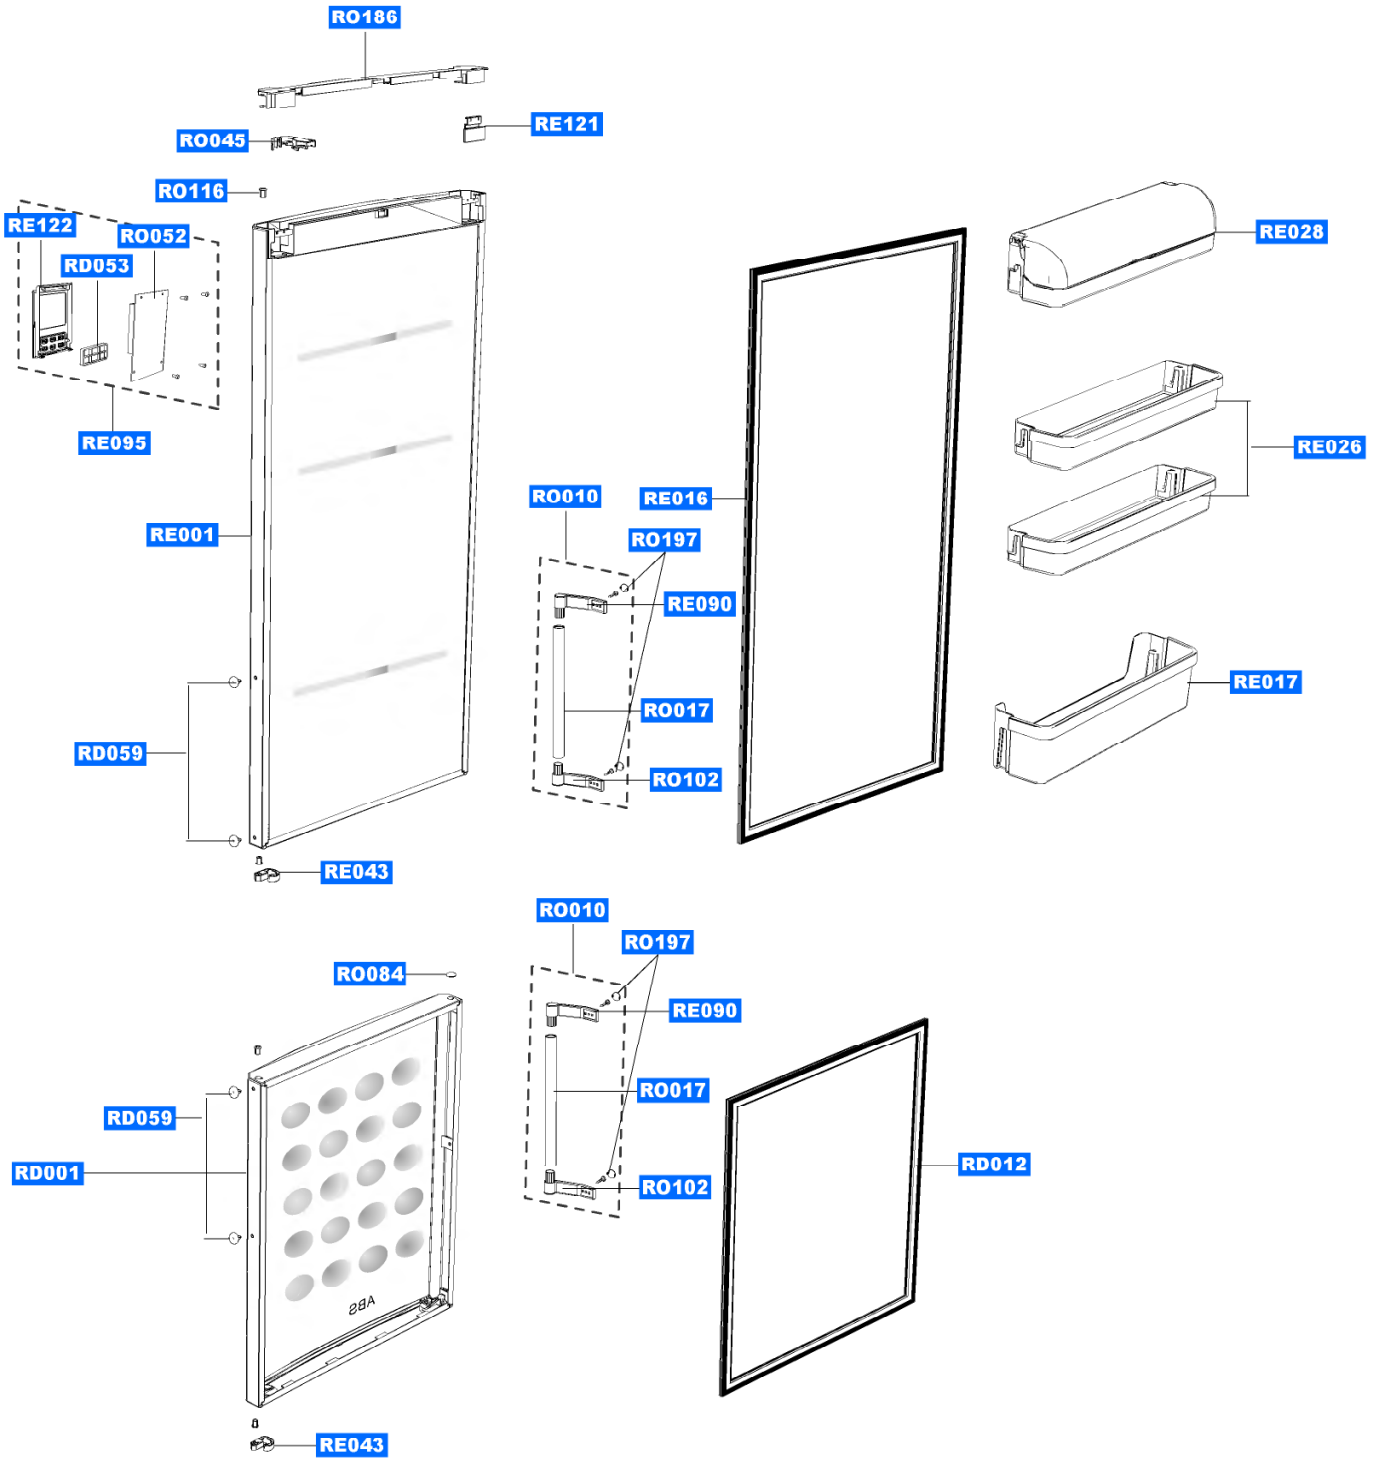

CORE-PJT Cabinet (RL41/44EC-EA)

CORE-PJT Refrigerator Room (RL41/44EC-EA)

CORE-PJT Door (RL41/44EC-EA)

CORE-PJT Freezer Room (RL41/44EC-EA)