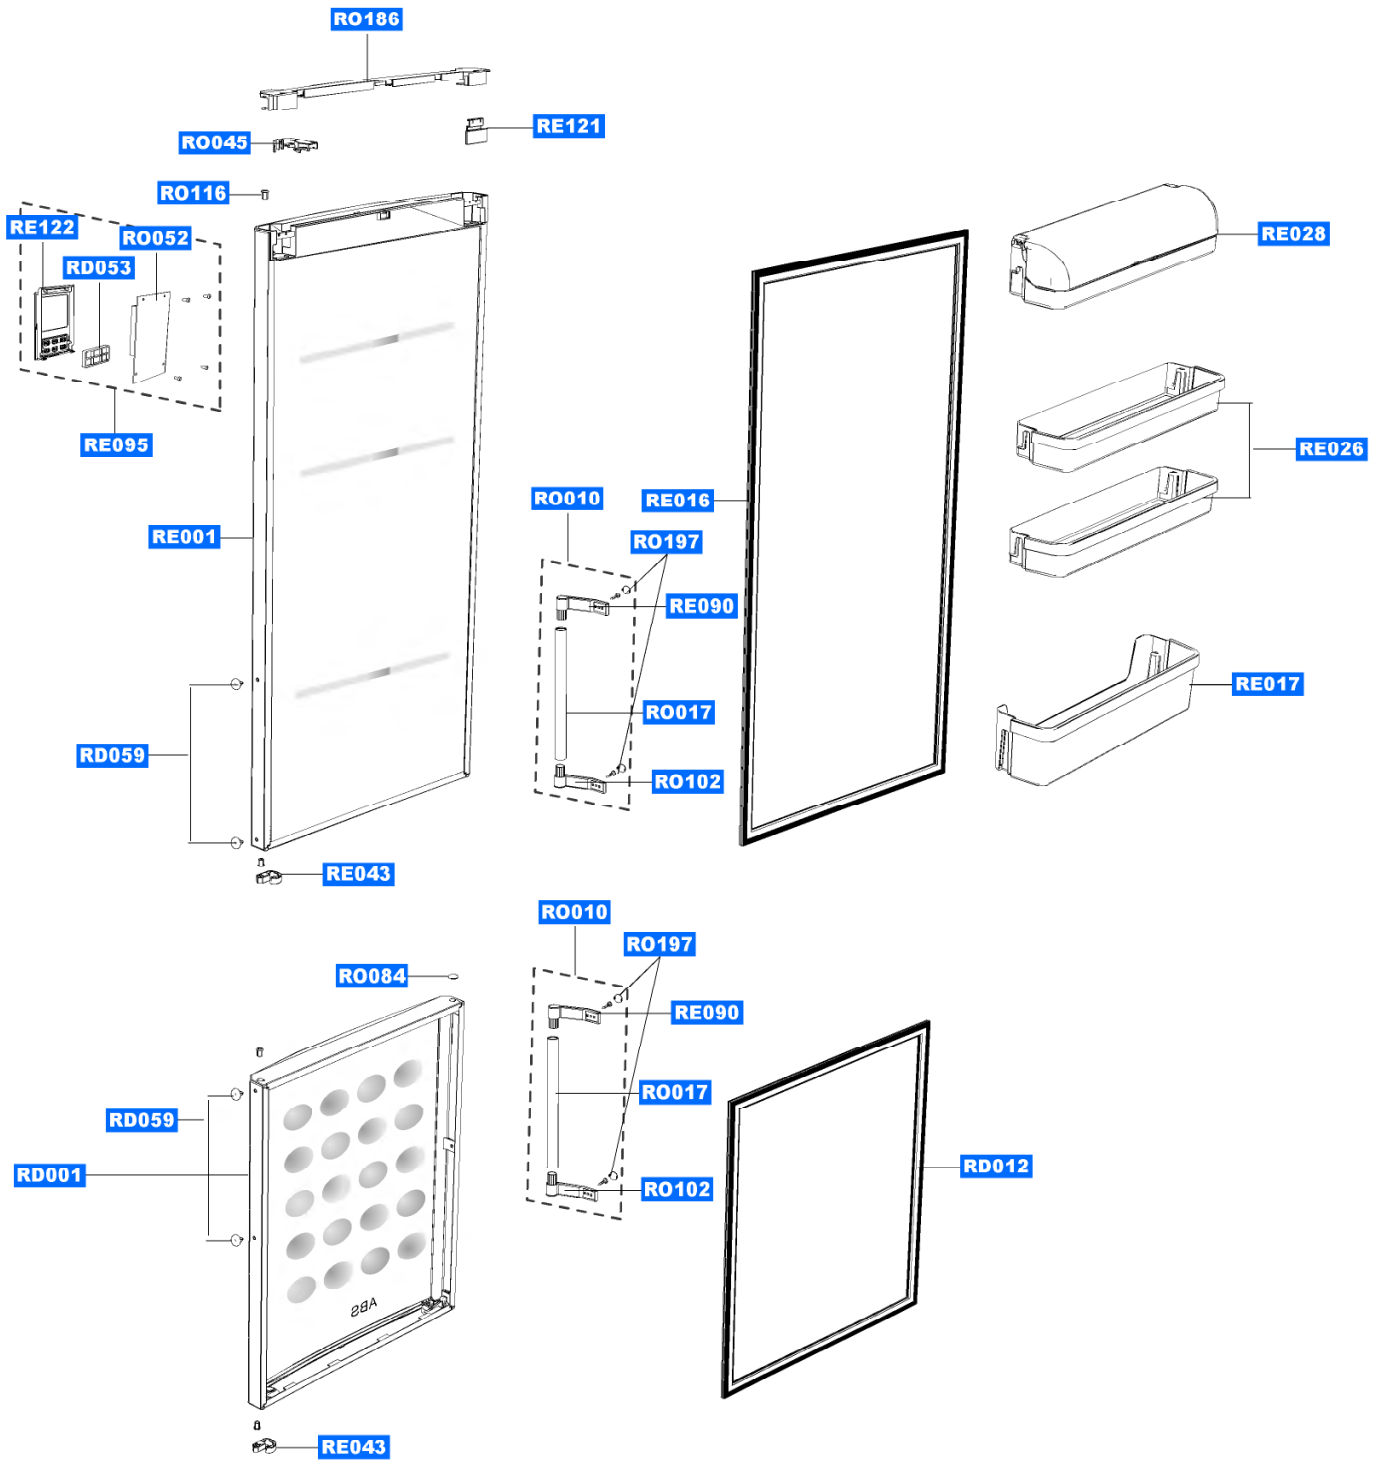

CORE-PJT Cabinet (RL41/44EC-EA)

CORE-PJT Refrigerator Room (RL41/44EC-EA)

CORE-PJT Door (RL41/44EC-EA)

CORE-PJT Freezer Room (RL41/44EC-EA)