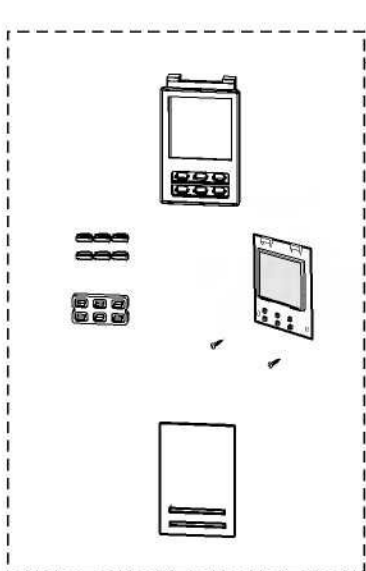

EXPLODED VIEW(RL40EGSW1/XES)

1. Door

RD048

RM011

RE016

RE243

RE011

RE028

RO017

RE026

RD126

RE017

RD001

2. Refrigerating & Freeze Compartment

3. Overall Assembly