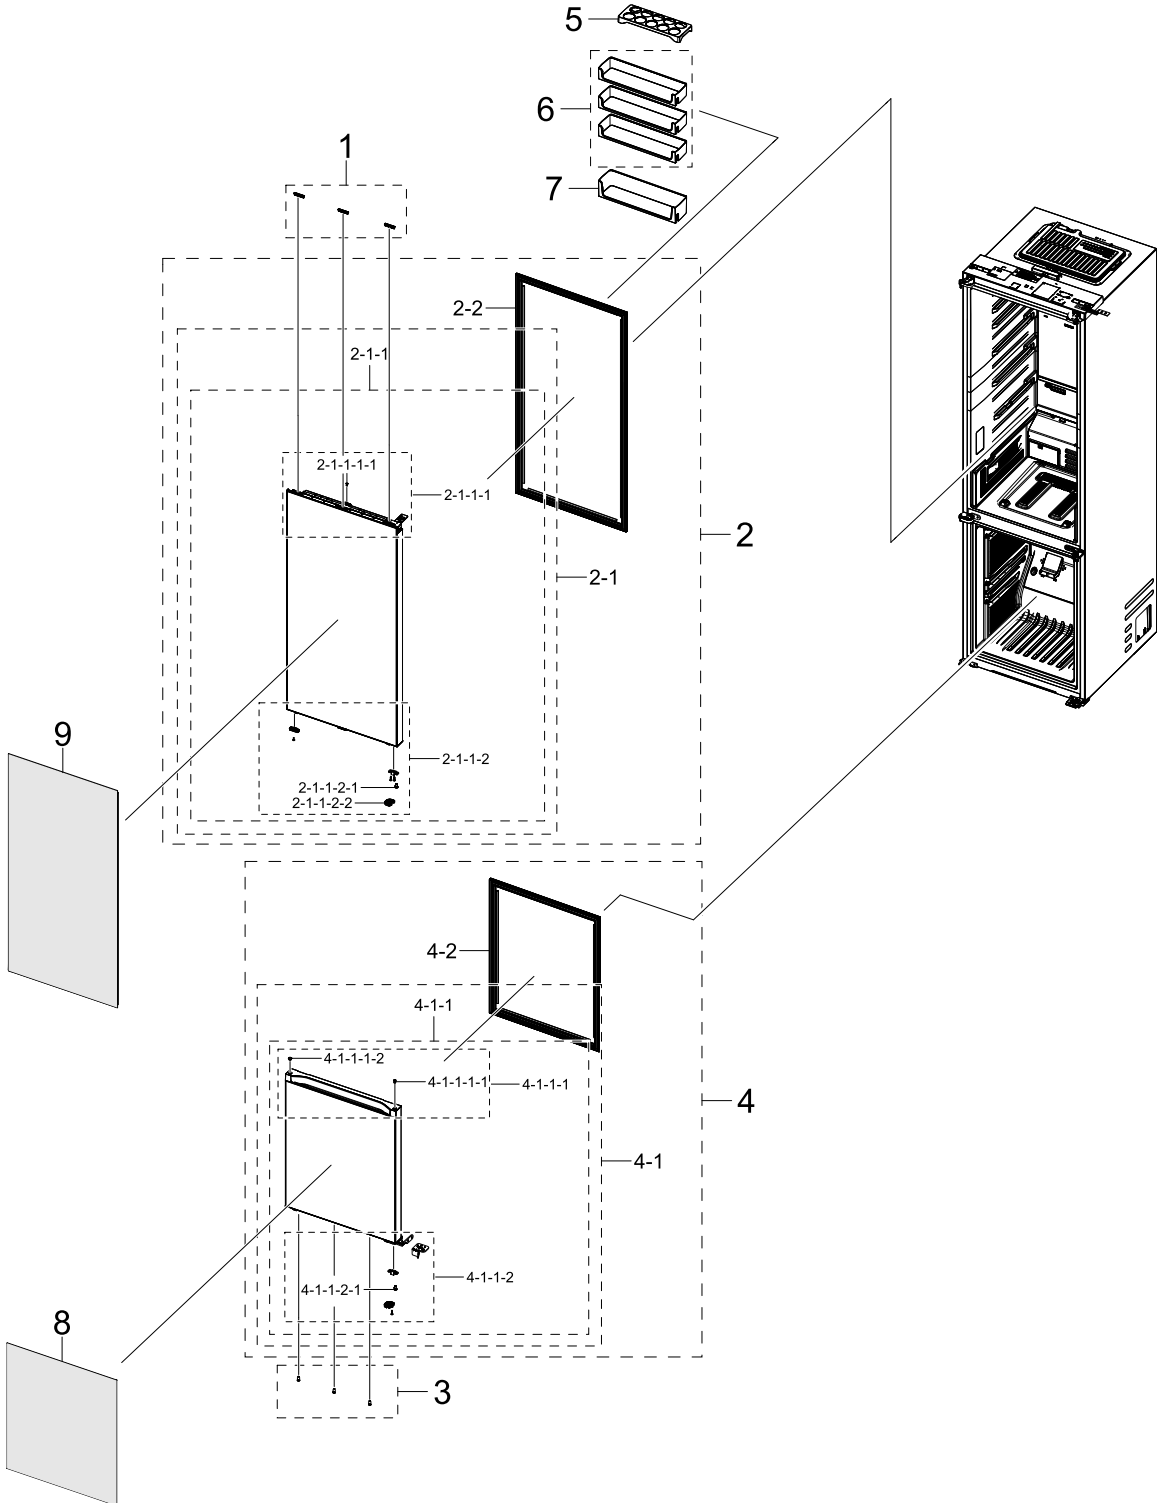

5. Door

Door

Exploded View

Parts List

No.	Lvl.	Loc.	Material Code	Description & Specification	SNA	Qty.
1	2		DA63-09686A	COVER CAP DOOR; ABS,T1.5,DARK GRAY,RM-076	SA	3
2	2		DA93-00951A	ASSY DOOR SUB-REF DOOR MODULE; RB7300T(B)	SNA	1
2-1	3	Z1100	DA91-05496A	ASSY DOOR FOAM-REF; RB7300T(B),AP(PANEL R	SA	1
2-1-1	4		DA97-22076B	ASSY PLATE DOOR-REF; RB7300T(B),RB38,VIP	SNA	1
2-1-1-1	5		DA97-22079A	ASSY CAP DOOR-REF UP; RB7300T(B),ABS,DARK	SNA	1
2-1-1-1-16			DA67-02795C	CAP-SHAFT HOLE; AW3,ABS,HG-0760GP,SNOW WH	SA	1
2-1-1-2	5	A0048	DA97-22080A	ASSY CAP DOOR-REF LOW; RB7300T(B),ABS,DAR	SNA	1
2-1-1-2-16			DA63-09976A	GROMMET DOOR-REF; RB7300T,POM,BLACK	SA	1
2-1-1-2-26			DA66-01517A	LEVER AUTO CLOSE; RB7300T(B),POM,K300,BLA	SA	1
2-2	3		DA97-21243A	ASSY GASKET-REF; RB7300T,DARK GRAY,Sub Co	SA	1
3	2		DA67-04961A	CAP SCREW; RQ9500(B),ABS+PET,EG-7030,DARK	SA	3
4	2		DA93-00950A	ASSY DOOR SUB-FRE DOOR MODULE; RB7300T(B)	SNA	1
4-1	3	M0063	DA91-05497A	ASSY DOOR FOAM-FRE; RB7300T(B),AP(PANEL R	SA	1
4-1-1	4		DA97-22078B	ASSY PLATE DOOR-FRE; RB7300T(B),AP(PANEL	SNA	1
4-1-1-1	5		DA97-22081A	ASSY CAP DOOR-FRE UP; RB7300T(B),ABS,DARK	SNA	1
4-1-1-1-16		A0827	DA63-08059A	GROMMET HINGE; BK65,60,PA66,BLACK	SA	1
4-1-1-1-26			DA67-04054H	CAP HINGE; RB7300T,ABS,T1.6,HB,HG-0760GP,	SA	1
4-1-1-2	5	A0047	DA97-22082A	ASSY CAP DOOR-FRE LOW; RB7300T(B),ABS,BLA	SNA	1
4-1-1-2-16			DA63-09976A	GROMMET DOOR-REF; RB7300T,POM,BLACK	SA	1
4-2	3		DA97-21244A	ASSY GASKET-FRE; RB7300T,DARK GRAY,Sub Co	SA	1
5	2	A0656	DA63-06221A	TRAY EGG; RF9000A,GPPS,T2.5,TP BLUE	SA	1
6	2	M0447	DA63-09799B	GUARD-REF UP DOOR BIN MODULE; RB7300T,GPP	SA	3
7	2	A0151	DA63-09802B	GUARD-BOTTLE DOOR BIN MODULE; RB7300T,GPP	SA	1