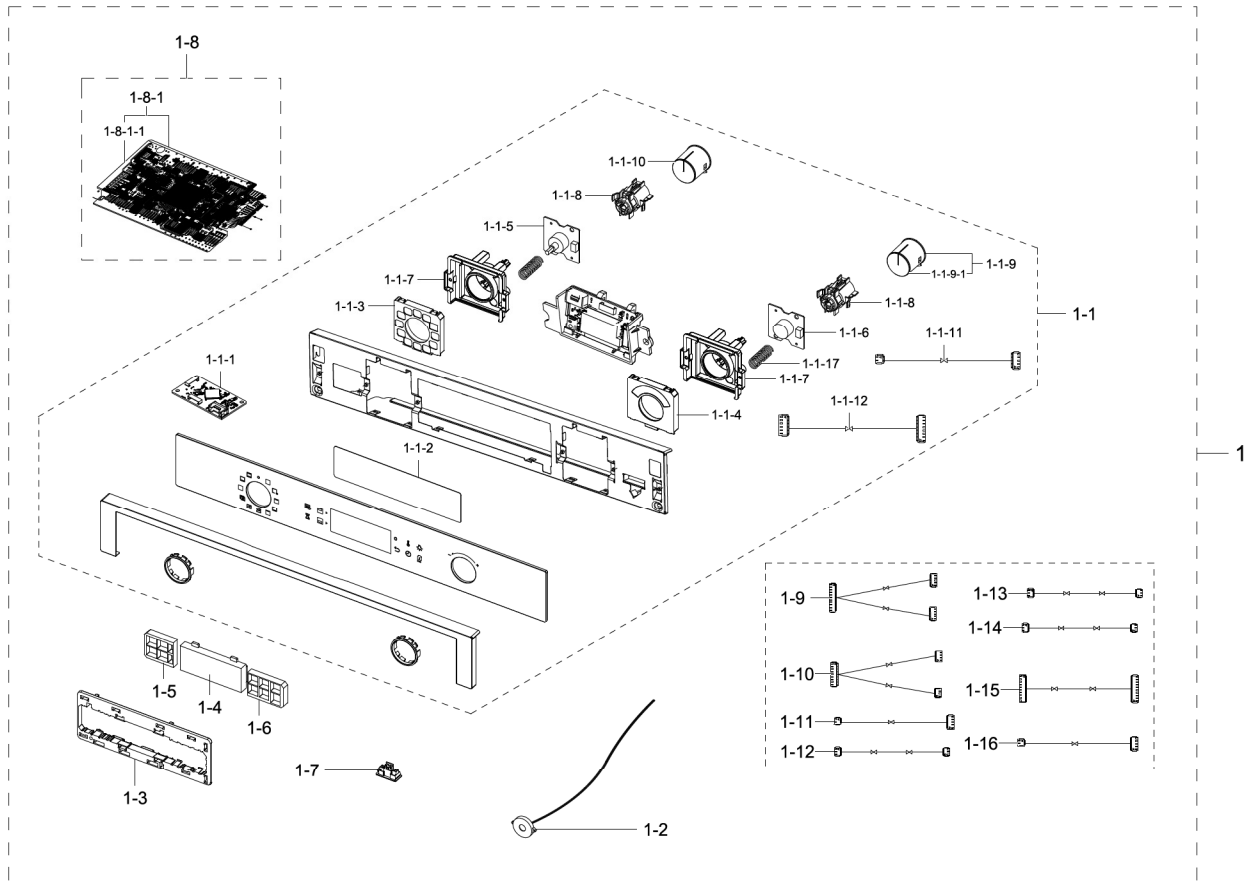

3. Assy Control Box

Exploded View

Parts List

No.	Lvl.	Loc.	Material Code	Description & Specification	SNA	Qty.
1	1	C082	DG94-01097J	ASSY CONTROL BOX; NV7000N,WIFI,PYRO	SNA	1
1-1	2	C001	DG94-02595A	ASSY CONTROL PANEL; NV75N7677RS,WIFI,PYRO	SA	1
1-1-1	3		4709-002650	W-LAN MODULE; CWAM210S,KS,PF#3,NV7000N,IE	SA	1
1-1-2	4	C009	DG64-00518K	WINDOW DISPLAY; NV7000N, DUAL DOOR,ACRYL,	SNA	1
1-1-3	3	Y040	DE07-00124B	LED DISPLAY; 12S13S,6D,NV9900J_GuideLight	SA	1
1-1-4	3	Y040	DE07-00123B	LED DISPLAY; 9S,1D,NV9900J_GuideLight_Enc	SA	1
1-1-5	3	C319	DE96-00994A	ASSY-MODE; NV6786BNESR/WT,DAM-NEO MODE-00	SA	1
1-1-6	3	C317	DE96-00995A	ASSY-DIAL; NV6786BNESR/WT,DAM-NEO DIAL-00	SA	1
1-1-7	3		DG61-00901A	HOLDER KNOB; TWIN,PC,T1.5,BLACK,HB	SA	2
1-1-8	3		DG94-01293A	ASSY POP UP; KNOB POP IN/OUT	SA	2