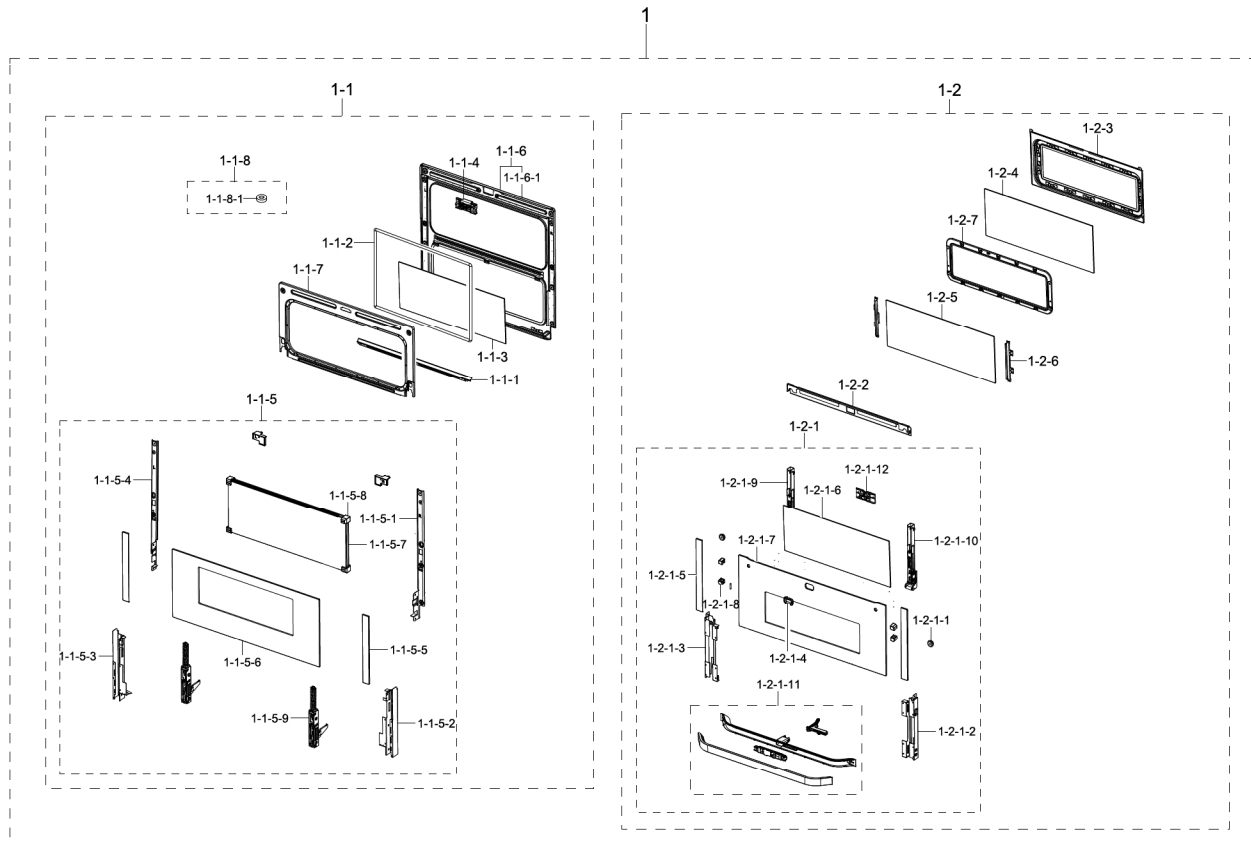

1. NV75N7677RS/EC

Exploded View

Parts List

No.	Lvl.	Loc.	Material Code	Description & Specification	SNA	Qty.
1	2		DG94-01076G	ASSY SUPPORTER RACK-LEFT; DUAL DOOR, NON T	SA	1
1-1	3		DG61-00876C	GUIDE RAIL TELESCOPIC-LEFT; STS304, NV9900	SA	1
1-2	3		DG63-00146A	COVER-PARTITION RAIL-L; E-OVEN, TEFRON, BLK	SA	1
1-3	3		DG63-00651A	COVER PARTITION-LEFT; NV9900J, STS304, T0.5	SA	1
1-4	3		DG75-01065A	RACK WIRE SUPPORT-LEFT; TWIN, NV9900J, MSWR	SNA	1
2	2	H048	DG47-00009A	HEATER SHEATH-CONVECTION; AC230V, 1200W, SU	SA	2
3	1	P214	DG94-01085P	ASSY BRACKET UPPER; NV7000N, GI-SGCC	SNA	1
3-1	2		DG61-00893A	BRACKET GUIDE; ALL, ALCOAT-SA1C, T0.5, -	SNA	1
3-2	2	H012	DE61-01371A	BRACKET-TCO; SMH9151B/XAA, EGI-SECC	SA	1

2. Assy Door

Exploded View

Parts List

No.	Lvl.	Loc.	Material Code	Description & Specification	SNA	Qty.
1	1	D049	DG94-02560A	ASSY DOOR; NV7000N, PYRO,STS430,ART HAIRL	SA	1
1-1	2		DG94-02562A	ASSY DOOR-MAIN; NV7000N, PYRO,STS430,ART	SNA	1
1-1-1	3		DG61-01559A	BRACKET GLASS; DUAL DOOR,ALCOAT-SA1C,T0.6	SNA	1
1-1-2	3	M370	DG63-00606A	GASKET DOOR; NV75N7677RS,GLASS FIBER,GASK	SA	1
1-1-3	3		DG64-00785C	GLASS DOOR-MIDDLE; NV75N7677RS,GLASS,T4,W	SA	1
1-1-4	3		DG94-02404A	ASSY DOOR LOCK-MAIN; NV7000N,ASSY LATCH M	SA	1
1-1-5	3		DG94-02390A	ASSY DOOR SUB-MAIN/UP/LOW; NV7000N,NON PY	SA	1
1-1-5-1	4		DG61-01556A	BRACKET FRAME; NV7000N,DUAL DOOR,STS430,T	SNA	1