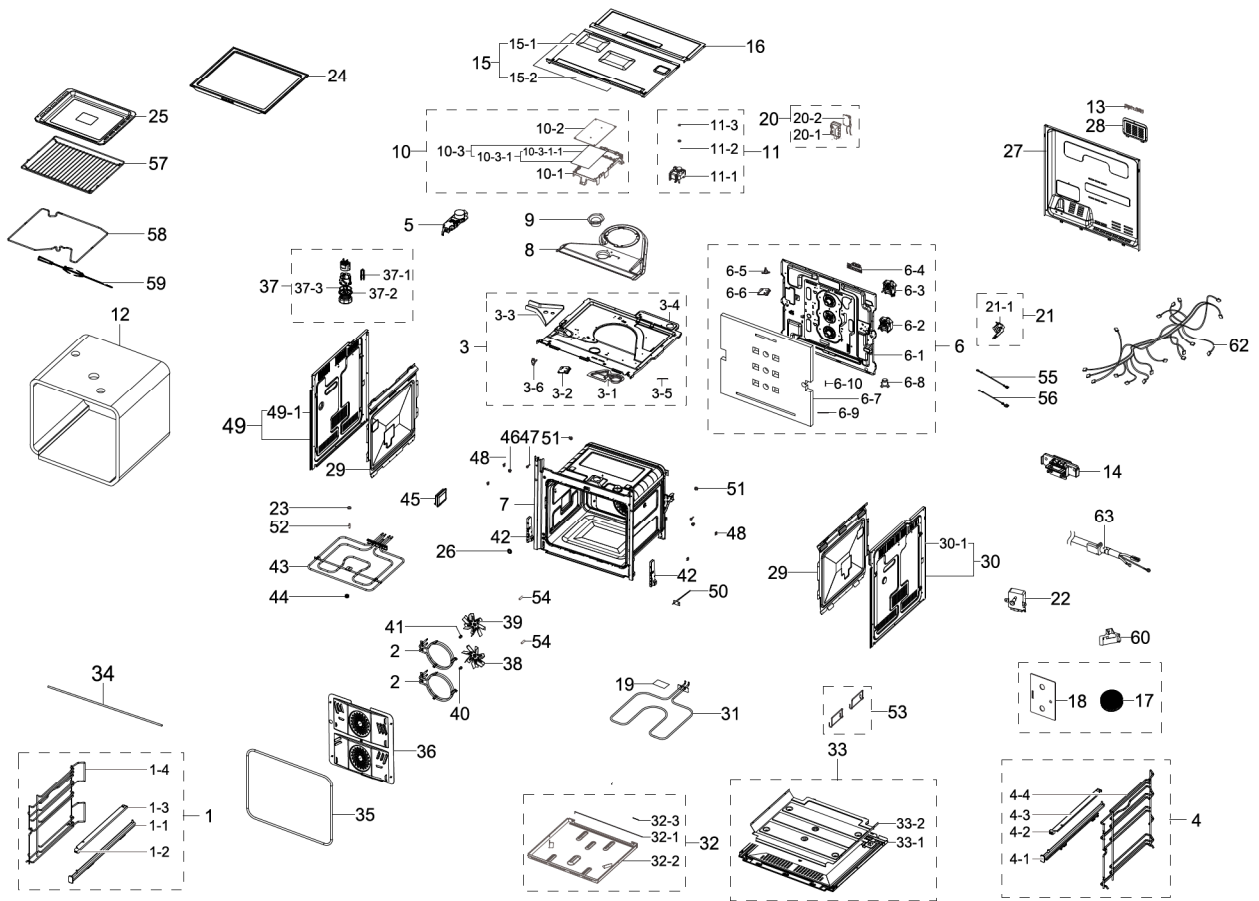

1. NV75N7677RS/EC

Exploded View

Parts List

No.	Lvl.	Loc.	Material Code	Description & Specification	SNA	Qty.
1	2		DG94-01076G	ASSY SUPPORTER RACK-LEFT; DUAL DOOR, NON T	SA	1
1-1	3		DG61-00876C	GUIDE RAIL TELESCOPIC-LEFT; STS304, NV9900	SA	1
1-2	3		DG63-00146A	COVER-PARTITION RAIL-L; E-OVEN, TEFRON, BLK	SA	1
1-3	3		DG63-00651A	COVER PARTITION-LEFT; NV9900J, STS304, T0.5	SA	1
1-4	3		DG75-01065A	RACK WIRE SUPPORT-LEFT; TWIN, NV9900J, MSWR	SNA	1
2	2	H048	DG47-00009A	HEATER SHEATH-CONVECTION; AC230V, 1200W, SU	SA	2
3	1	P214	DG94-01085P	ASSY BRACKET UPPER; NV7000N, GI-SGCC	SNA	1
3-1	2		DG61-00893A	BRACKET GUIDE; ALL, ALCOAT-SA1C, T0.5, -	SNA	1
3-2	2	H012	DE61-01371A	BRACKET-TCO; SMH9151B/XAA, EGI-SECC	SA	1

2. Assy Door

Exploded View

Parts List

No.	Lvl.	Loc.	Material Code	Description & Specification	SNA	Qty.
1	1	D049	DG94-02560A	ASSY DOOR; NV7000N, PYRO,STS430,ART HAIRL	SA	1
1-1	2		DG94-02562A	ASSY DOOR-MAIN; NV7000N, PYRO,STS430,ART	SNA	1
1-1-1	3		DG61-01559A	BRACKET GLASS; DUAL DOOR,ALCOAT-SA1C,T0.6	SNA	1
1-1-2	3	M370	DG63-00606A	GASKET DOOR; NV75N7677RS,GLASS FIBER,GASK	SA	1
1-1-3	3		DG64-00785C	GLASS DOOR-MIDDLE; NV75N7677RS,GLASS,T4,W	SA	1
1-1-4	3		DG94-02404A	ASSY DOOR LOCK-MAIN; NV7000N,ASSY LATCH M	SA	1
1-1-5	3		DG94-02390A	ASSY DOOR SUB-MAIN/UP/LOW; NV7000N,NON PY	SA	1
1-1-5-1	4		DG61-01556A	BRACKET FRAME; NV7000N,DUAL DOOR,STS430,T	SNA	1