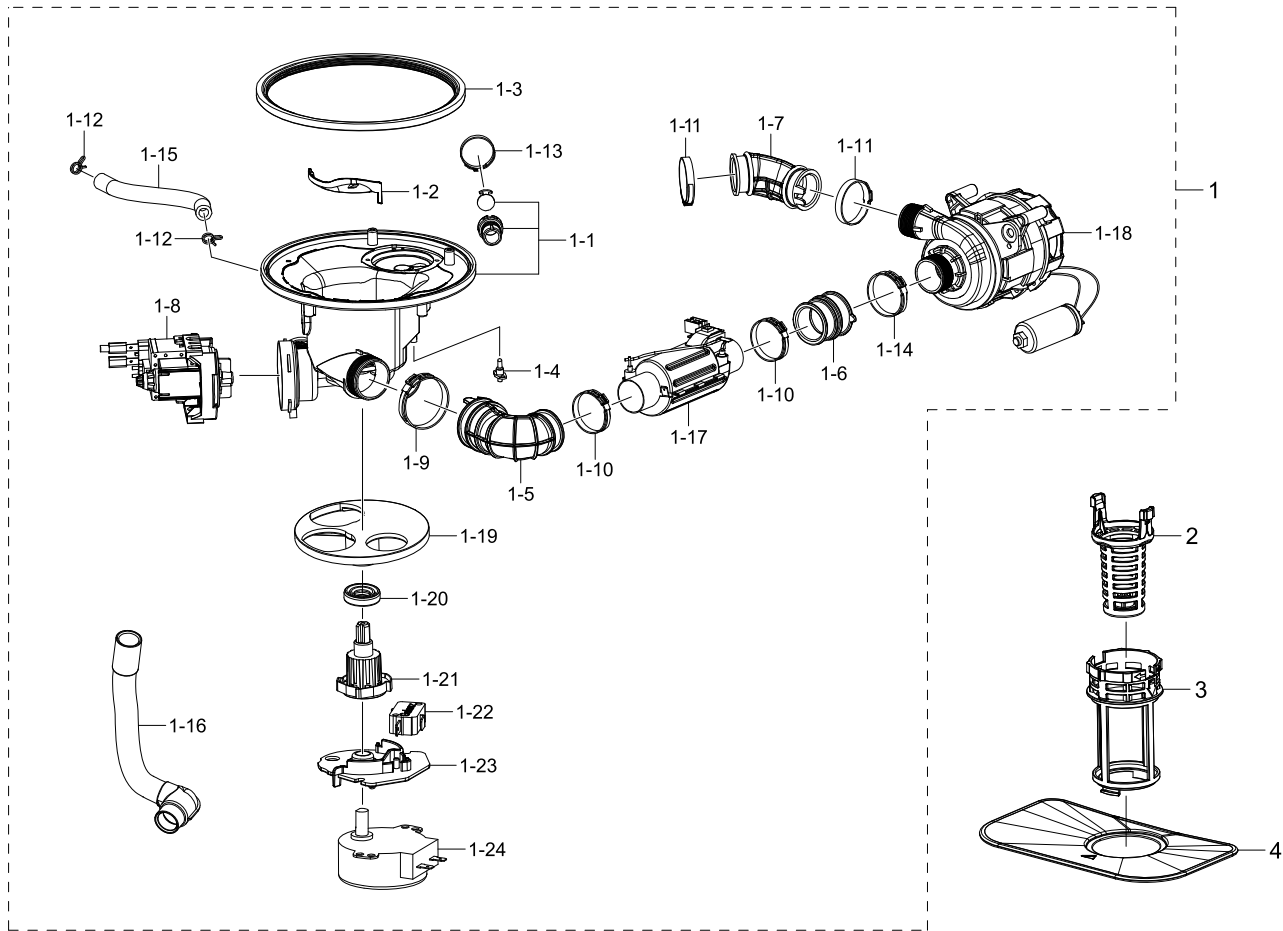

5. Assy Sump

Exploded View

Parts List

No.	Lvl.	Loc.	Material Code	Description & Specification	SNA	Qty.
1	1		DD82-01276A	A/S ASSY-SUMP; DW4000KM,DW50K4050, DW50K4	SA	1
1-1	2		DD81-01900A	A/S-CASE SUMP; DW4000KM,DW50K4050, DW50K4	SNA	1
1-2	2		DD81-01901A	A/S-DEFLECTOR SUMP; DW4000KM,DW50K4050, D	SNA	1
1-3	2		DD81-01952A	A/S-SEAL SUMP; DW4000KM,DW50K4050, DW50K4	SNA	1
1-4	2		DD81-01953A	A/S-THERMISTOR; DW4000KM,DW50K4050, DW50K	SA	1
1-5	2		DD81-01954A	A/S-HOSE HEATER FRONT; DW4000KM,DW50K4050	SA	1
1-6	2		DD81-01955A	A/S-HOSE HEATER REAR; DW4000KM,DW50K4050,	SA	1
1-7	2		DD81-01956A	A/S-HOSE WASH PUMP; DW4000KM,DW50K4050, D	SA	1