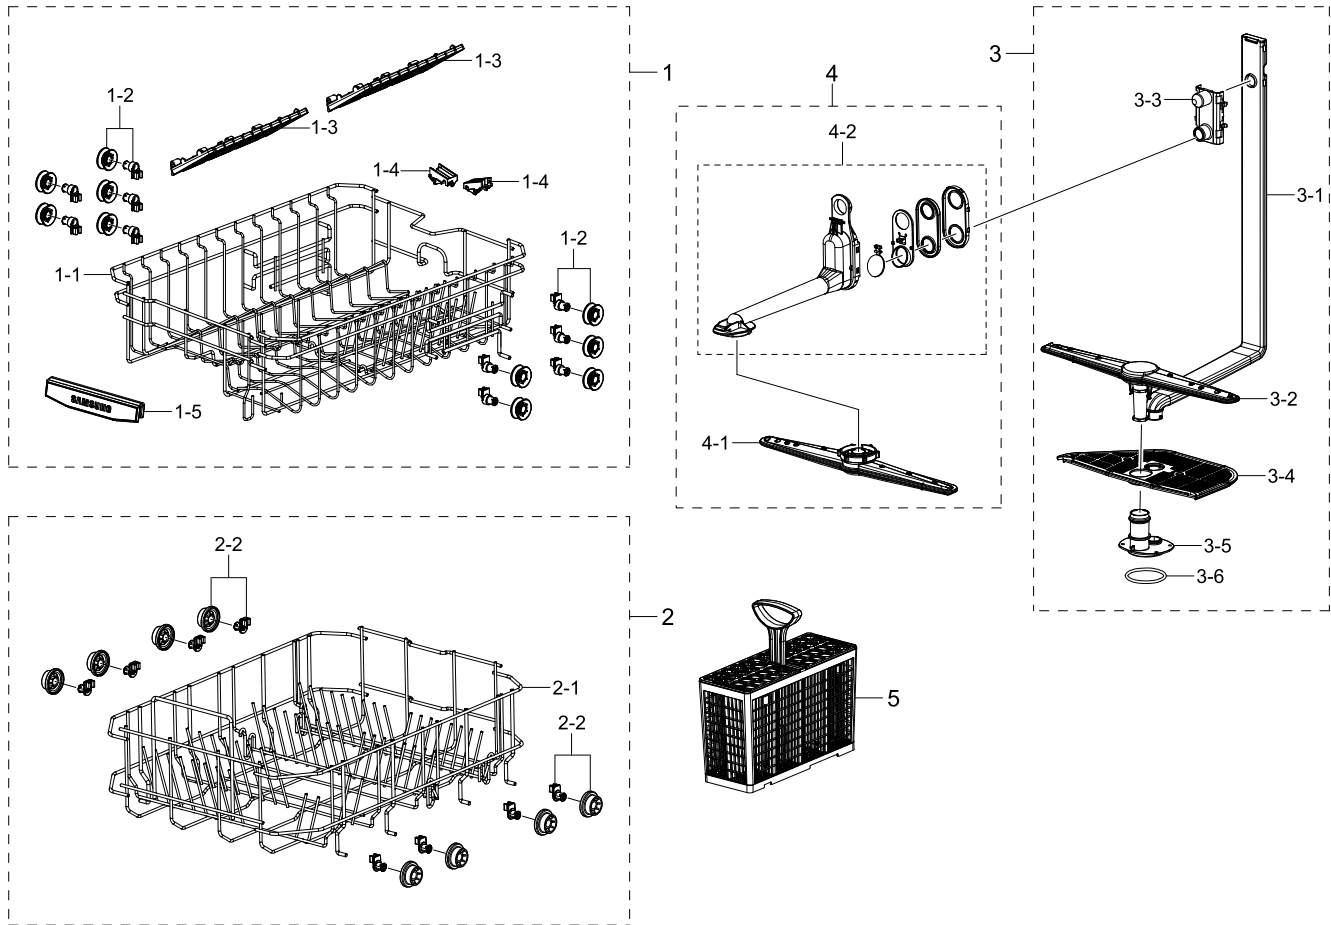

4. Assy Duct Nozzle&Basket

Exploded View

Parts List

No.	Lvl.	Loc.	Material Code	Description & Specification	SNA	Qty.
1	1		DD82-01296A	A/S ASSY-UPPER BASKET; DW4000KM,DW50K4050	SA	1
1-1	2		DD81-01916A	A/S-UPPER BASKET; DW4000KM,DW50K4050, DW5	SNA	1
1-2	2		DD82-01286A	A/S ASSY-ROLLER UPPER BASKET; DW4000KM,DW	SA	10
1-3	1		DD81-01917A	A/S-SUPPORT CUP; DW4000KM,DW50K4050, DW50	SA	2
1-4	2		DD81-01918A	A/S-HOLDER TINE; DW4000KM,DW50K4050, DW50	SA	2
1-5	2		DD81-01919A	A/S-HANDLE BASKET; DW4000KM,DW50K4050, DW	SA	1
2	1		DD82-01303A	A/S ASSY-LOWER BASKET; DW4000KM,DW50K4030	SA	1
2-1	2		DD81-01920A	A/S-LOWER BASKET; DW4000KM,DW50K4050, DW5	SNA	1