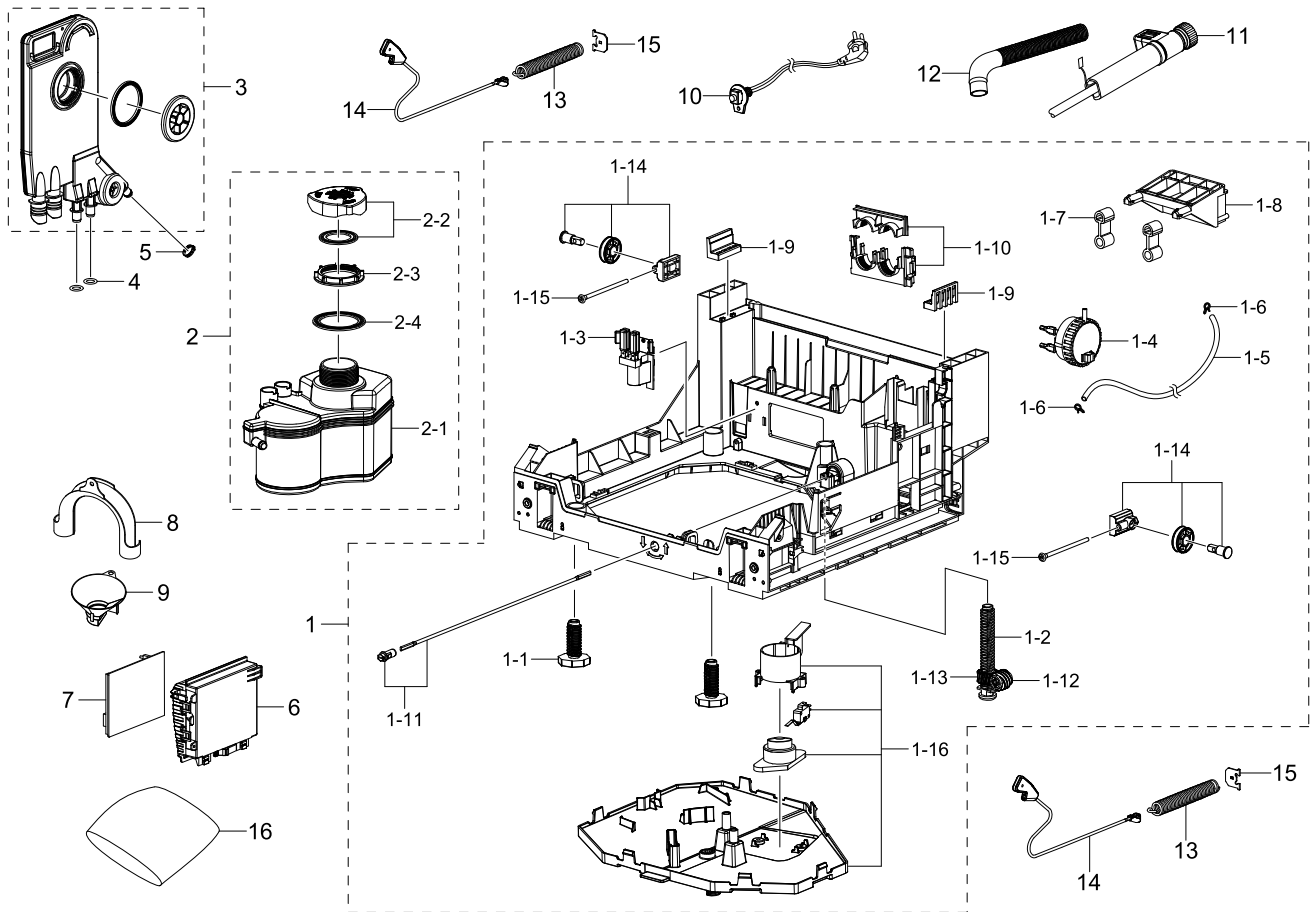

3. Assy Base

Exploded View

Parts List

No.	Lvl.	Loc.	Material Code	Description & Specification	SNA	Qty.
1	1		DD82-01297A	A/S ASSY-BASE; DW4000KM,DW50K4050BB, DW50	SA	1
1-1	2		DD81-01961A	A/S-BASE FOOT FRONT; DW4000KM,DW50K4050BB	SA	2
1-2	2		DD81-01962A	A/S-BASE FOOT REAR; DW4000KM,DW50K4050BB,	SA	1
1-3	2		DD81-01874A	A/S-POWER FILTER; DW4000KM,DW50K4050, DW5	SA	1
1-4	2		DD81-01875A	A/S-PRESSURE SWITCH; DW4000KM,DW50K4050,	SA	1
1-5	2		DD81-01876A	A/S-PRESSURE HOSE; DW4000KM,DW50K4050, DW	SA	1
1-6	2		DD81-01877A	A/S-CLAMPER HOSE; DW4000KM,DW50K4050, DW5	SA	2
1-7	2		DD81-01878A	A/S-MOTOR DAMPING RUBBER; DW4000KM,DW50K4	SA	2