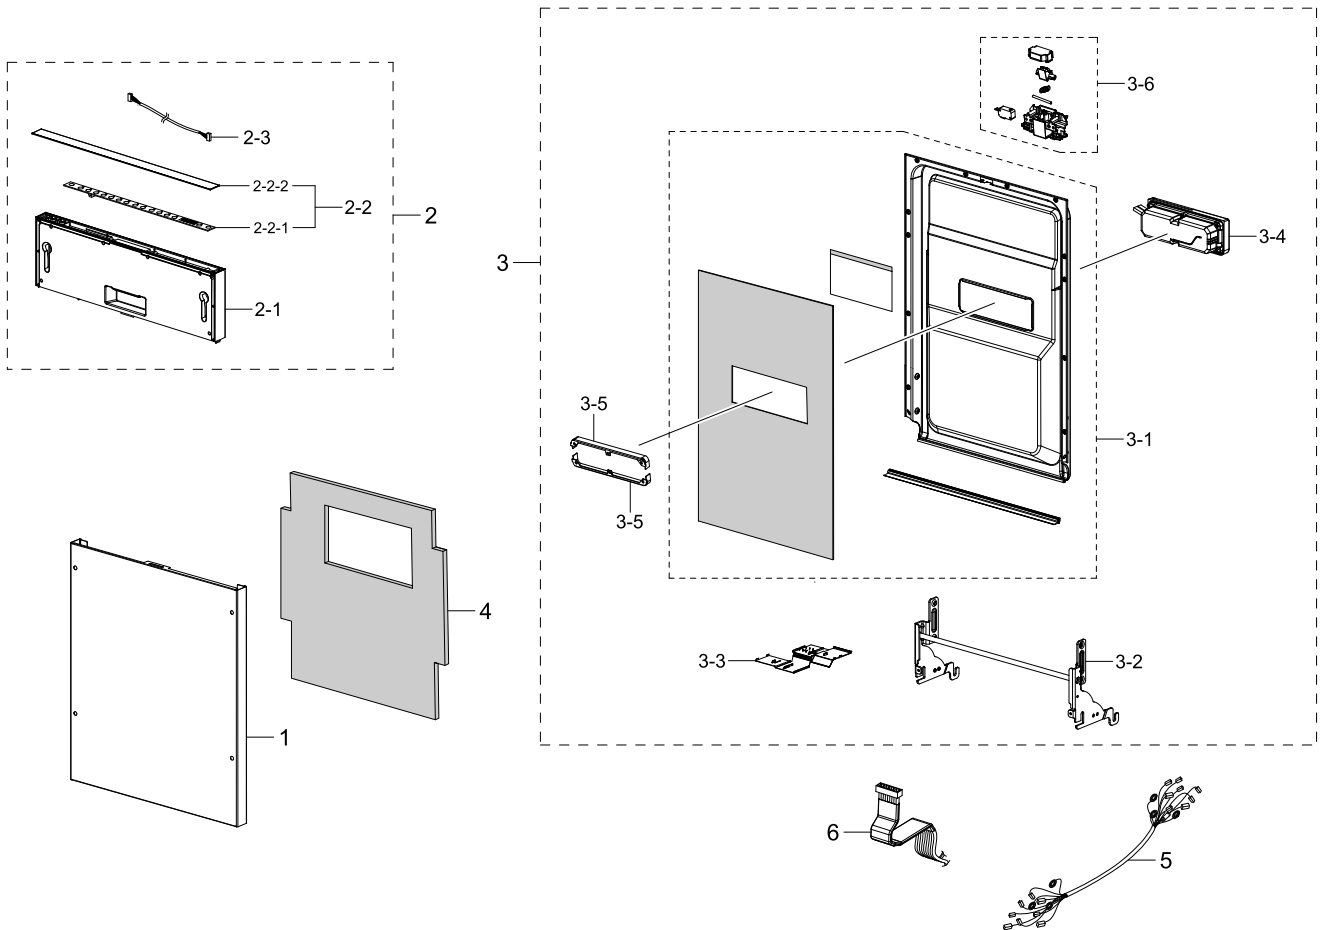

1. Assy Door

Exploded View

Parts List

No.	Lvl.	Loc.	Material Code	Description & Specification	SNA	Qty.
1	1		DD81-01960A	A/S-DOOR OUTER; DW4000KM,DW50K4050BB, DW5	SA	1
2	1		DD82-01302A	A/S ASSY-CONTROL PANEL; DW4000KM,DW50K403	SA	1
2-1	2		DD81-01966A	A/S-CONTROL PANEL; DW4000KM,DW50K4050BB,	SA	1
2-2	2		DD82-01323A	A/S ASSY-WINDOW PANEL; DW4000KM,DW50K4030	SNA	1
2-2-1	3		DD81-01976A	A/S-PBA SUB; DW4000KM,DW50K4030BB	SNA	1
2-2-2	3		DD81-01968B	A/S-WINDOW PANEL; DW4000KM,DW50K4030BB	SNA	1
2-3	2		DD81-01977A	A/S-SUB WIRE HARNESS DISPLAY; DW4000KM,DW	SNA	1
3	1		DD82-01282A	A/S ASSY-INNER DOOR; DW4000KM,DW50K4050,	SA	1

Exploded Views and Parts List

No.	Lvl.	Loc.	Material Code	Description & Specification	SNA	Qty.
3-1	2		DD82-01283A	A/S ASSY-INNER DOOR SUB; DW4000KM,DW50K40	SA	1
3-2	2		DD81-01905A	A/S-DOOR LINK; DW4000KM,DW50K4050, DW50K4	SA	1
3-3	1		DD81-01906A	A/S-COVER HARNESS UPPER; DW4000KM,DW50K40	SA	1
3-4	2		DD81-01907A	A/S-DISPENSER; DW4000KM,DW50K4050, DW50K4	SA	1
3-5	2		DD81-01908A	A/S-BRACKET DISPENSER; DW4000KM,DW50K4050	SA	2
3-6	2		DD82-01284A	A/S ASSY-SWITCH DOOR; DW4000KM,DW50K4050,	SA	1
4	1		DD81-01928A	A/S-ABSORBER DOOR; DW4000KM,DW50K4030	SNA	1
5	1		DD81-01942A	A/S-WIRE HARNESS MAIN; DW4000KM,DW50K4050	SA	1
6	1		DD81-01938A	A/S-COVER HARNESS LOWER; DW4000KM,DW50K40	SA	1

2. Assy Tub

Exploded View

Parts List

No.	Lvl.	Loc.	Material Code	Description & Specification	SNA	Qty.
1	1		DD82-01272A	A/S ASSY-TUB; DW4000KM,DW50K4050, DW50K40	SNA	1
1-1	2		DD82-01273A	A/S ASSY-TUB SUB; DW4000KM,DW50K4050, DW5	SNA	1
1-2	2		DD81-01909A	A/S-COVER FRONT; DW4000KM,DW50K4050, DW50	SA	1
1-3	2		DD82-01285A	A/S ASSY-RAIL SUPPORT; DW4000KM,DW50K4050	SA	4
1-4	2		DD81-01910A	A/S-BRACKET RAIL SUPPORT; DW4000KM,DW50K4	SA	4
1-5	2		DD81-01911A	A/S-GASKET TUB; DW4000KM,DW50K4050, DW50K	SA	1
1-6	2		DD81-01912A	A/S-DOOR LOCK HOOK; DW4000KM,DW50K4050, D	SA	1
1-7	2		DD81-01914A	A/S-GUIDE DOOR LOCK HOOK; DW4000KM,DW50K4	SA	1