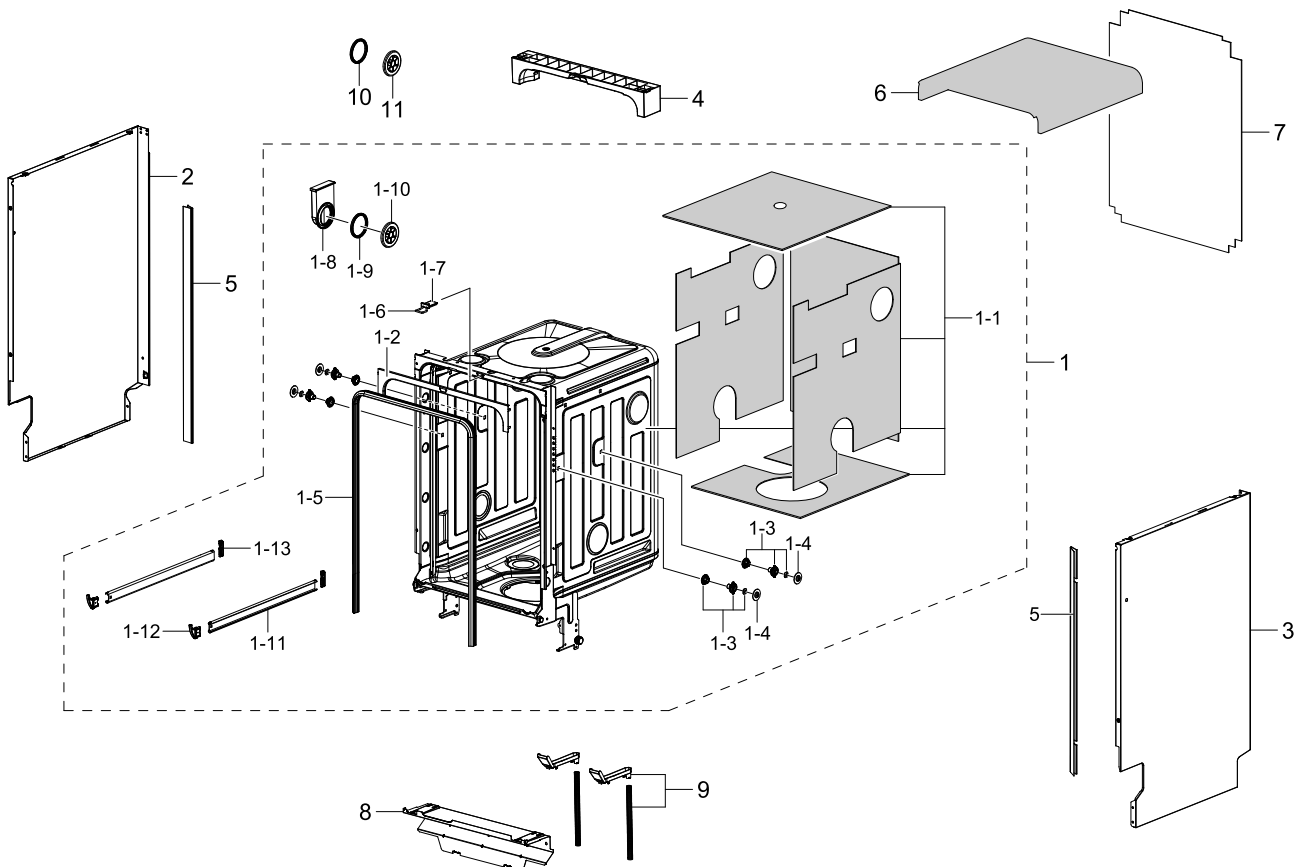

1. Assy Door

Exploded View

Parts List

No.	Lvl.	Loc.	Material Code	Description & Specification	SNA	Qty.
1	1		DD81-01960A	A/S-DOOR OUTER; DW4000KM,DW50K4050BB, DW5	SA	1
2	1		DD82-01302A	A/S ASSY-CONTROL PANEL; DW4000KM,DW50K403	SA	1
2-1	2		DD81-01966A	A/S-CONTROL PANEL; DW4000KM,DW50K4050BB,	SA	1
2-2	2		DD82-01323A	A/S ASSY-WINDOW PANEL; DW4000KM,DW50K4030	SNA	1
2-2-1	3		DD81-01976A	A/S-PBA SUB; DW4000KM,DW50K4030BB	SNA	1
2-2-2	3		DD81-01968B	A/S-WINDOW PANEL; DW4000KM,DW50K4030BB	SNA	1
2-3	2		DD81-01977A	A/S-SUB WIRE HARNESS DISPLAY; DW4000KM,DW	SNA	1
3	1		DD82-01282A	A/S ASSY-INNER DOOR; DW4000KM,DW50K4050,	SA	1

Exploded Views and Parts List

No.	Lvl.	Loc.	Material Code	Description & Specification	SNA	Qty.
3-1	2		DD82-01283A	A/S ASSY-INNER DOOR SUB; DW4000KM,DW50K40	SA	1
3-2	2		DD81-01905A	A/S-DOOR LINK; DW4000KM,DW50K4050, DW50K4	SA	1
3-3	1		DD81-01906A	A/S-COVER HARNESS UPPER; DW4000KM,DW50K40	SA	1
3-4	2		DD81-01907A	A/S-DISPENSER; DW4000KM,DW50K4050, DW50K4	SA	1
3-5	2		DD81-01908A	A/S-BRACKET DISPENSER; DW4000KM,DW50K4050	SA	2
3-6	2		DD82-01284A	A/S ASSY-SWITCH DOOR; DW4000KM,DW50K4050,	SA	1
4	1		DD81-01928A	A/S-ABSORBER DOOR; DW4000KM,DW50K4030	SNA	1
5	1		DD81-01942A	A/S-WIRE HARNESS MAIN; DW4000KM,DW50K4050	SA	1
6	1		DD81-01938A	A/S-COVER HARNESS LOWER; DW4000KM,DW50K40	SA	1

2. Assy Tub

Exploded View

Parts List

No.	Lvl.	Loc.	Material Code	Description & Specification	SNA	Qty.
1	1		DD82-01272A	A/S ASSY-TUB; DW4000KM,DW50K4050, DW50K40	SNA	1
1-1	2		DD82-01273A	A/S ASSY-TUB SUB; DW4000KM,DW50K4050, DW5	SNA	1
1-2	2		DD81-01909A	A/S-COVER FRONT; DW4000KM,DW50K4050, DW50	SA	1
1-3	2		DD82-01285A	A/S ASSY-RAIL SUPPORT; DW4000KM,DW50K4050	SA	4
1-4	2		DD81-01910A	A/S-BRACKET RAIL SUPPORT; DW4000KM,DW50K4	SA	4
1-5	2		DD81-01911A	A/S-GASKET TUB; DW4000KM,DW50K4050, DW50K	SA	1
1-6	2		DD81-01912A	A/S-DOOR LOCK HOOK; DW4000KM,DW50K4050, D	SA	1
1-7	2		DD81-01914A	A/S-GUIDE DOOR LOCK HOOK; DW4000KM,DW50K4	SA	1