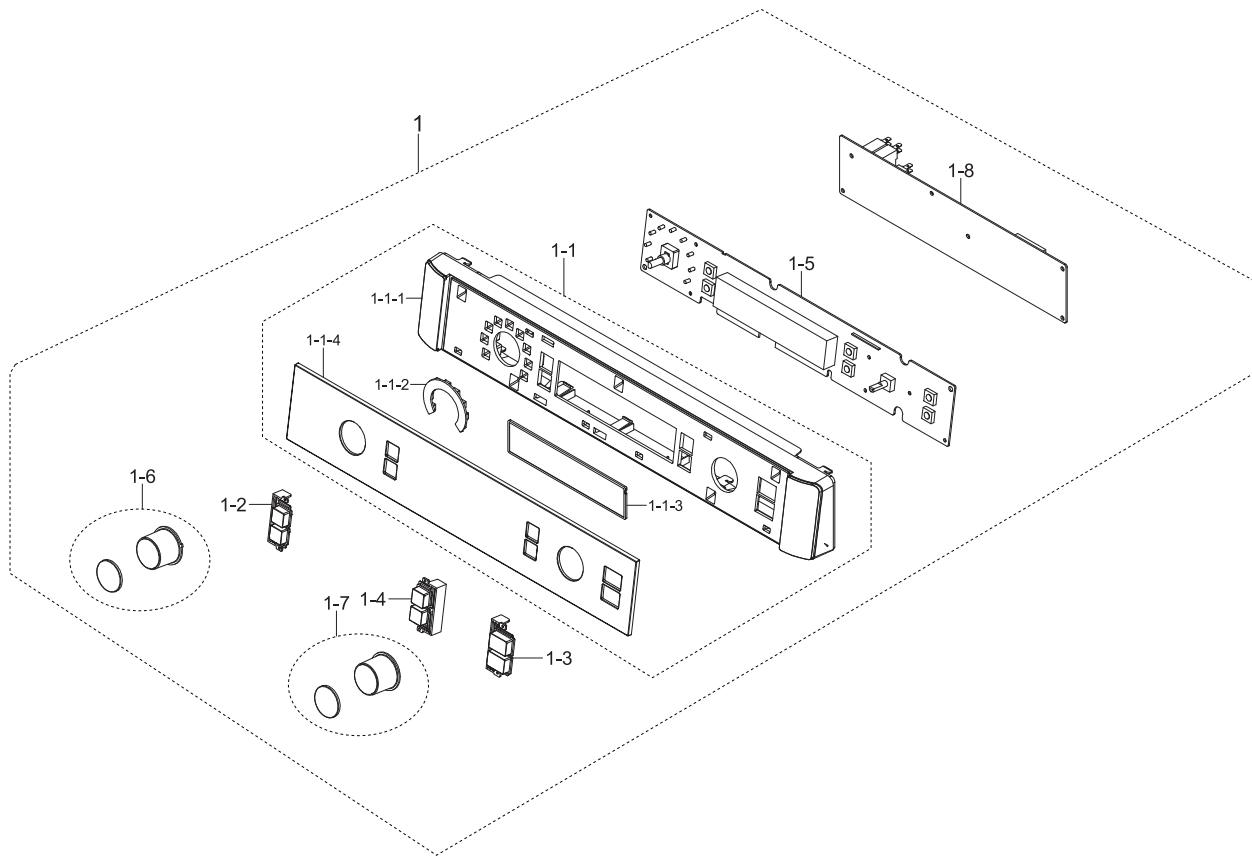

1. Main

Exploded View

Parts List

No.	Parent	Lvl.	Loc.	Material Code	Description & Specification	SNA	Qty.
1	DE94-02535A	2	B022	DE94-02203A	ASSY BODY LATCH-R; TRIO PLUS,NYLON#66 GF1	SA	1
1-1	DE94-02203A	3	B061	DE94-02202A	ASSY BODY LATCH SUB-R; TRIO PLUS,NYLON#66	SA	1
1-1-1	DE94-02202A	4	B062	DE61-01227A	LATCH-BODY R; TRIO PLUS,PA66,-,-,KN3321	SA	1
1-1-2	DE94-02202A	4	B058	DE66-00224A	LEVER-SWITCH R; TRIO PLUS,PA,NON-FLAMMABL	SA	2
1-2	DE94-02203A	3	B046	3405-001032	SWITCH-MICRO; 125/250VAC,16A,200GF,SPDT	SA	1
2	DE94-02535A	2	B023	DE94-02200A	ASSY BODY LATCH-L; TRIO PLUS,NYLON#66 GF1	SA	1
2-1	DE94-02200A	3	B025	DE94-02201A	ASSY BODY LATCH SUB-L; TRIO PLUS,NYLON#66	SA	1

1.2. Assy Control

Exploded View

Parts List

No.	Parent	Lvl.	Loc.	Material Code	Description & Specification	SNA	Qty.
1	CP1370-W/XEF	1	C082	DE94-02192V	ASSY CONTROL BOX; CP1370-W/XEN,230V50HZ,W	SNA	1
1-1	DE94-02192V	2	C001	DE94-02358S	ASSY CONTROL PANEL; CP1370-W,WHITE,PC 141	SNA	1
1-1-1	DE94-02358S	3	C005	DE64-02307E	CONTROL-PANEL; CP1370E-WX,PC,GE-WHITE 3,T	SNA	1
1-1-2	DE94-02358S	3	C071	DE63-00635A	COVER-LED; TRIO-PLUS,ABS,T2.0,WHT,LDW68,	SA	1
1-1-3	DE94-02358S	3	C009	DE64-02328A	WINDOW-DISPLAY; TRIO PLUS,SAN,T2.0,SMOG,G	SA	1
1-1-4	DE94-02358S	3	C021	DE63-00682A	COVER-PANEL; CP1370-S,acryl,T2.0,448.6,80	SNA	1
1-2	DE94-02192V	2	C011	DE64-02309A	BUTTON-SELECT(A); TRIO PLUS,ABS,EBONY-BLA	SA	1
1-3	DE94-02192V	2	C012	DE64-02310A	BUTTON-SELECT(B); TRIO PLUS,ABS,EBONY-BLA	SA	1