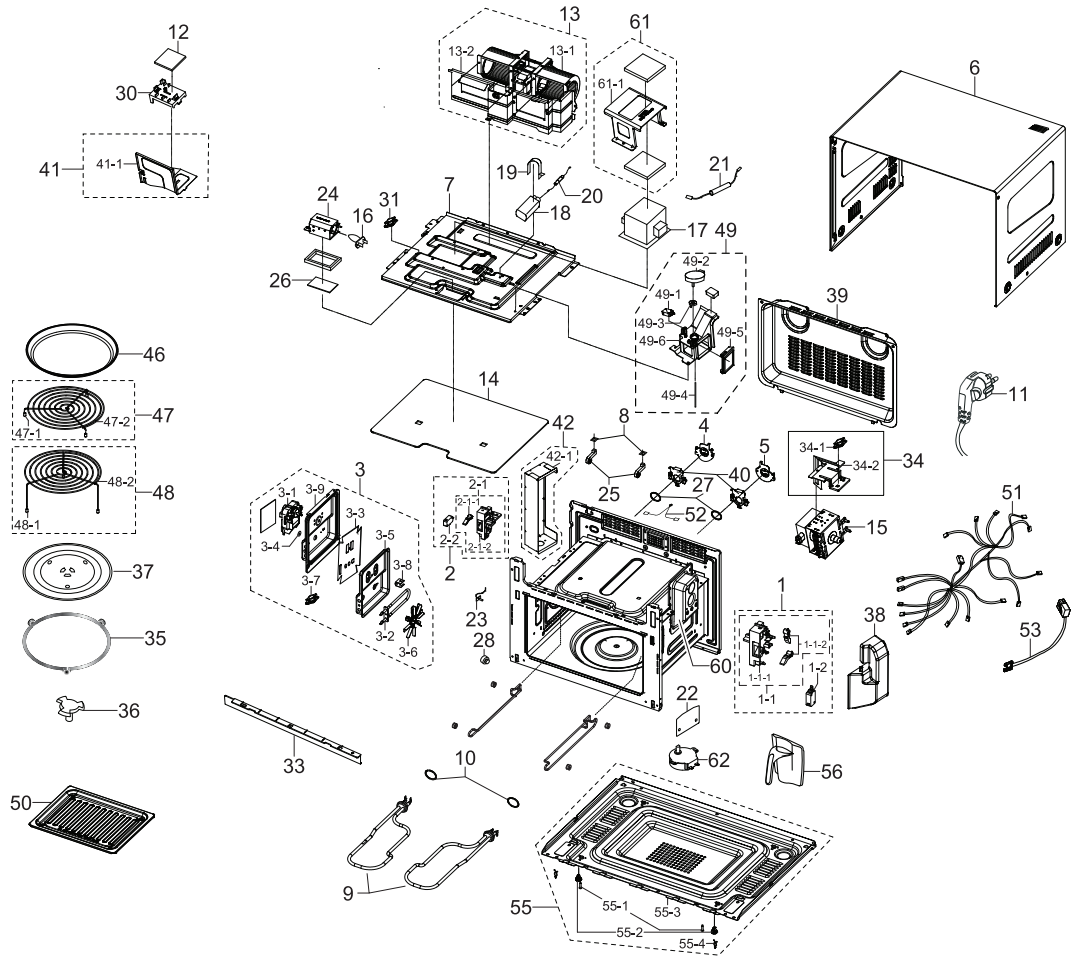

1. Main

Exploded View

Parts List

No.	Parent	Lvl.	Loc.	Material Code	Description & Specification	SNA	Qty.
1	DE94-02535A	2	B022	DE94-02203A	ASSY BODY LATCH-R; TRIO PLUS,NYLON#66 GF1	SA	1
1-1	DE94-02203A	3	B061	DE94-02202A	ASSY BODY LATCH SUB-R; TRIO PLUS,NYLON#66	SA	1
1-1-1	DE94-02202A	4	B062	DE61-01227A	LATCH-BODY R; TRIO PLUS,PA66,-,-,KN3321	SA	1
1-1-2	DE94-02202A	4	B058	DE66-00224A	LEVER-SWITCH R; TRIO PLUS,PA,NON-FLAMMABL	SA	2
1-2	DE94-02203A	3	B046	3405-001032	SWITCH-MICRO; 125/250VAC,16A,200GF,SPDT	SA	1
2	DE94-02535A	2	B023	DE94-02200A	ASSY BODY LATCH-L; TRIO PLUS,NYLON#66 GF1	SA	1
2-1	DE94-02200A	3	B025	DE94-02201A	ASSY BODY LATCH SUB-L; TRIO PLUS,NYLON#66	SA	1

1.1. Assy Door

Exploded View

Parts List

No.	Parent	Lvl.	Loc.	Material Code	Description & Specification	SNA	Qty.
1	CP1370-W/XEF	1	D049	DE94-02194F	ASSY DOOR; CP1370E-W/XET,PC,GE-WHITE 3,VI	SNA	1
1-1	DE94-02194F	2	D006	DE64-02314A	DOOR-C; TRIO PLUS,PBT (GF15%),BLACK,TURN	SA	1
1-2	DE94-02194F	2	D037	DE94-02195F	ASSY DOOR A; CP1370E-W,PC 141R,GE-WHITE 3	SNA	1
1-2-1	DE94-02195F	3	D024	DE64-02319A	SCREEN-DOOR(B); TRIO PLUS,GLASS,T3.2,CLEA	SNA	1
1-2-2	DE94-02195F	3	D019	DE64-02316A	HANDLE DOOR; TRIO PLUS,ABS,EBONY-BLACK(BK	SA	1
1-2-3	DE94-02195F	3	D147	DE63-00626A	COVER HANDLE; TRIO PLUS,ABS,VICTORY SILVE	SA	1