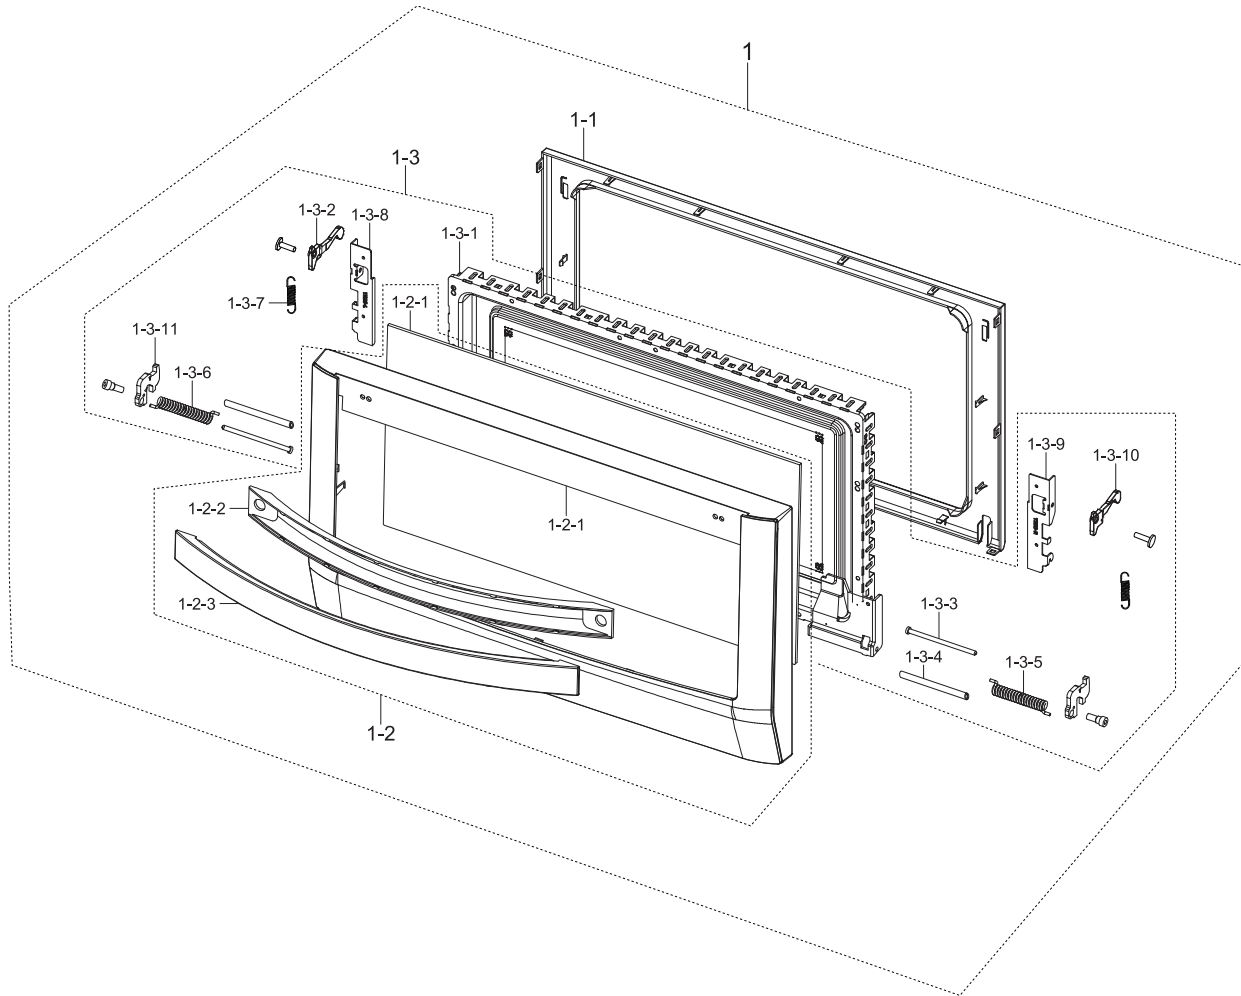

1. Main

Exploded View

Parts List

No.	Parent	Lvl.	Loc.	Material Code	Description & Specification	SNA	Qty.
1	DE94-02535A	2	B022	DE94-02203A	ASSY BODY LATCH-R; TRIO PLUS,NYLON#66 GF1	SA	1
1-1	DE94-02203A	3	B061	DE94-02202A	ASSY BODY LATCH SUB-R; TRIO PLUS,NYLON#66	SA	1
1-1-1	DE94-02202A	4	B062	DE61-01227A	LATCH-BODY R; TRIO PLUS,PA66,-,-,KN3321	SA	1
1-1-2	DE94-02202A	4	B058	DE66-00224A	LEVER-SWITCH R; TRIO PLUS,PA,NON-FLAMMABL	SA	2
1-2	DE94-02203A	3	B046	3405-001032	SWITCH-MICRO; 125/250VAC,16A,200GF,SPDT	SA	1
2	DE94-02535A	2	B023	DE94-02200A	ASSY BODY LATCH-L; TRIO PLUS,NYLON#66 GF1	SA	1
2-1	DE94-02200A	3	B025	DE94-02201A	ASSY BODY LATCH SUB-L; TRIO PLUS,NYLON#66	SA	1

1.1. Assy Door

Exploded View

Parts List

No.	Parent	Lvl.	Loc.	Material Code	Description & Specification	SNA	Qty.
1	CP1370-W/XEF	1	D049	DE94-02194F	ASSY DOOR; CP1370E-W/XET,PC,GE-WHITE 3,VI	SNA	1
1-1	DE94-02194F	2	D006	DE64-02314A	DOOR-C; TRIO PLUS,PBT (GF15%),BLACK,TURN	SA	1
1-2	DE94-02194F	2	D037	DE94-02195F	ASSY DOOR A; CP1370E-W,PC 141R,GE-WHITE 3	SNA	1
1-2-1	DE94-02195F	3	D024	DE64-02319A	SCREEN-DOOR(B); TRIO PLUS,GLASS,T3.2,CLEA	SNA	1
1-2-2	DE94-02195F	3	D019	DE64-02316A	HANDLE DOOR; TRIO PLUS,ABS,EBONY-BLACK(BK	SA	1
1-2-3	DE94-02195F	3	D147	DE63-00626A	COVER HANDLE; TRIO PLUS,ABS,VICTORY SILVE	SA	1