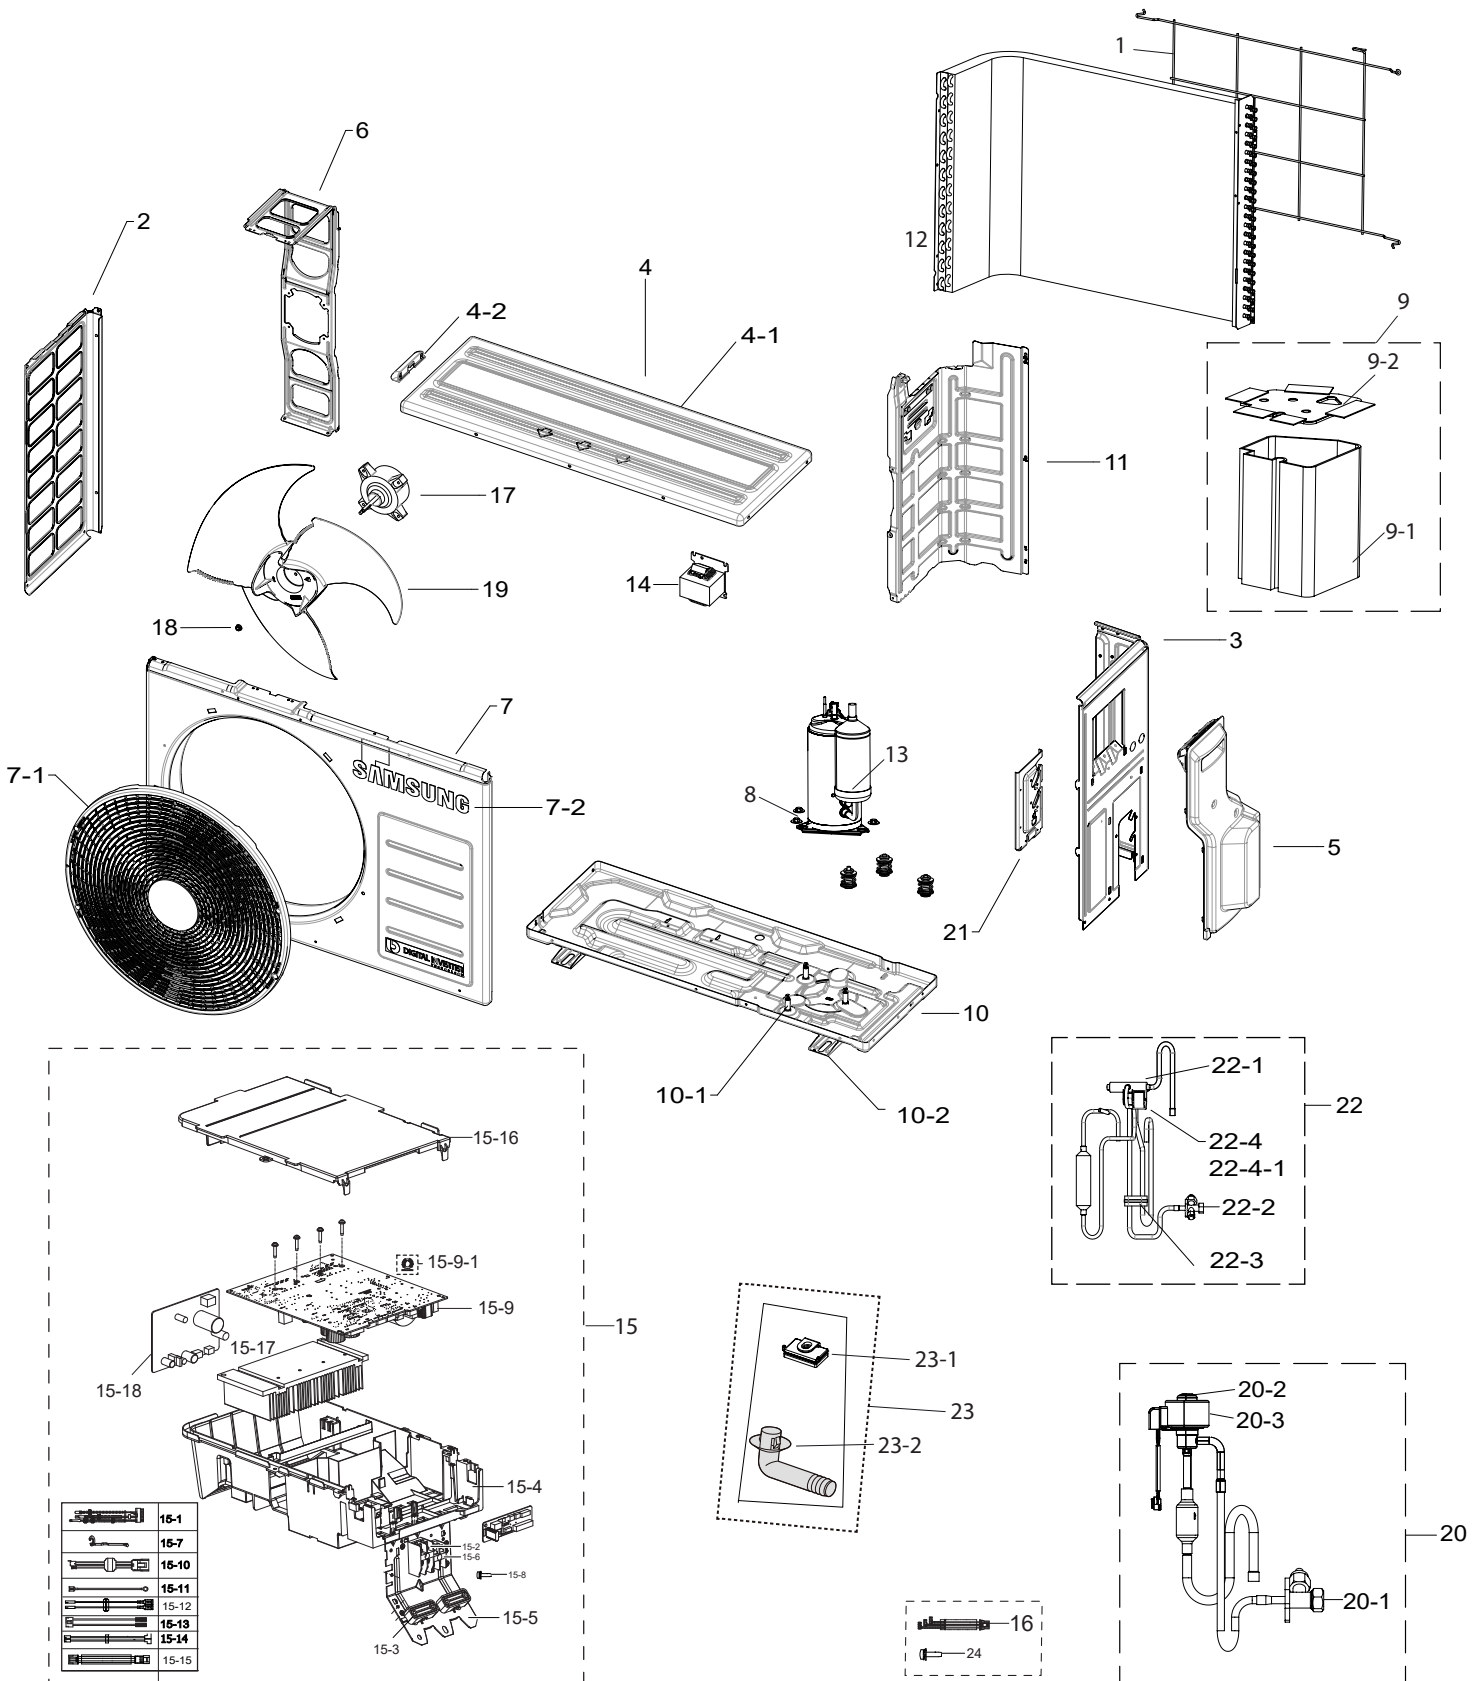

OUTDOOR UNIT

Parts List

AR18TXFCAWKXEU