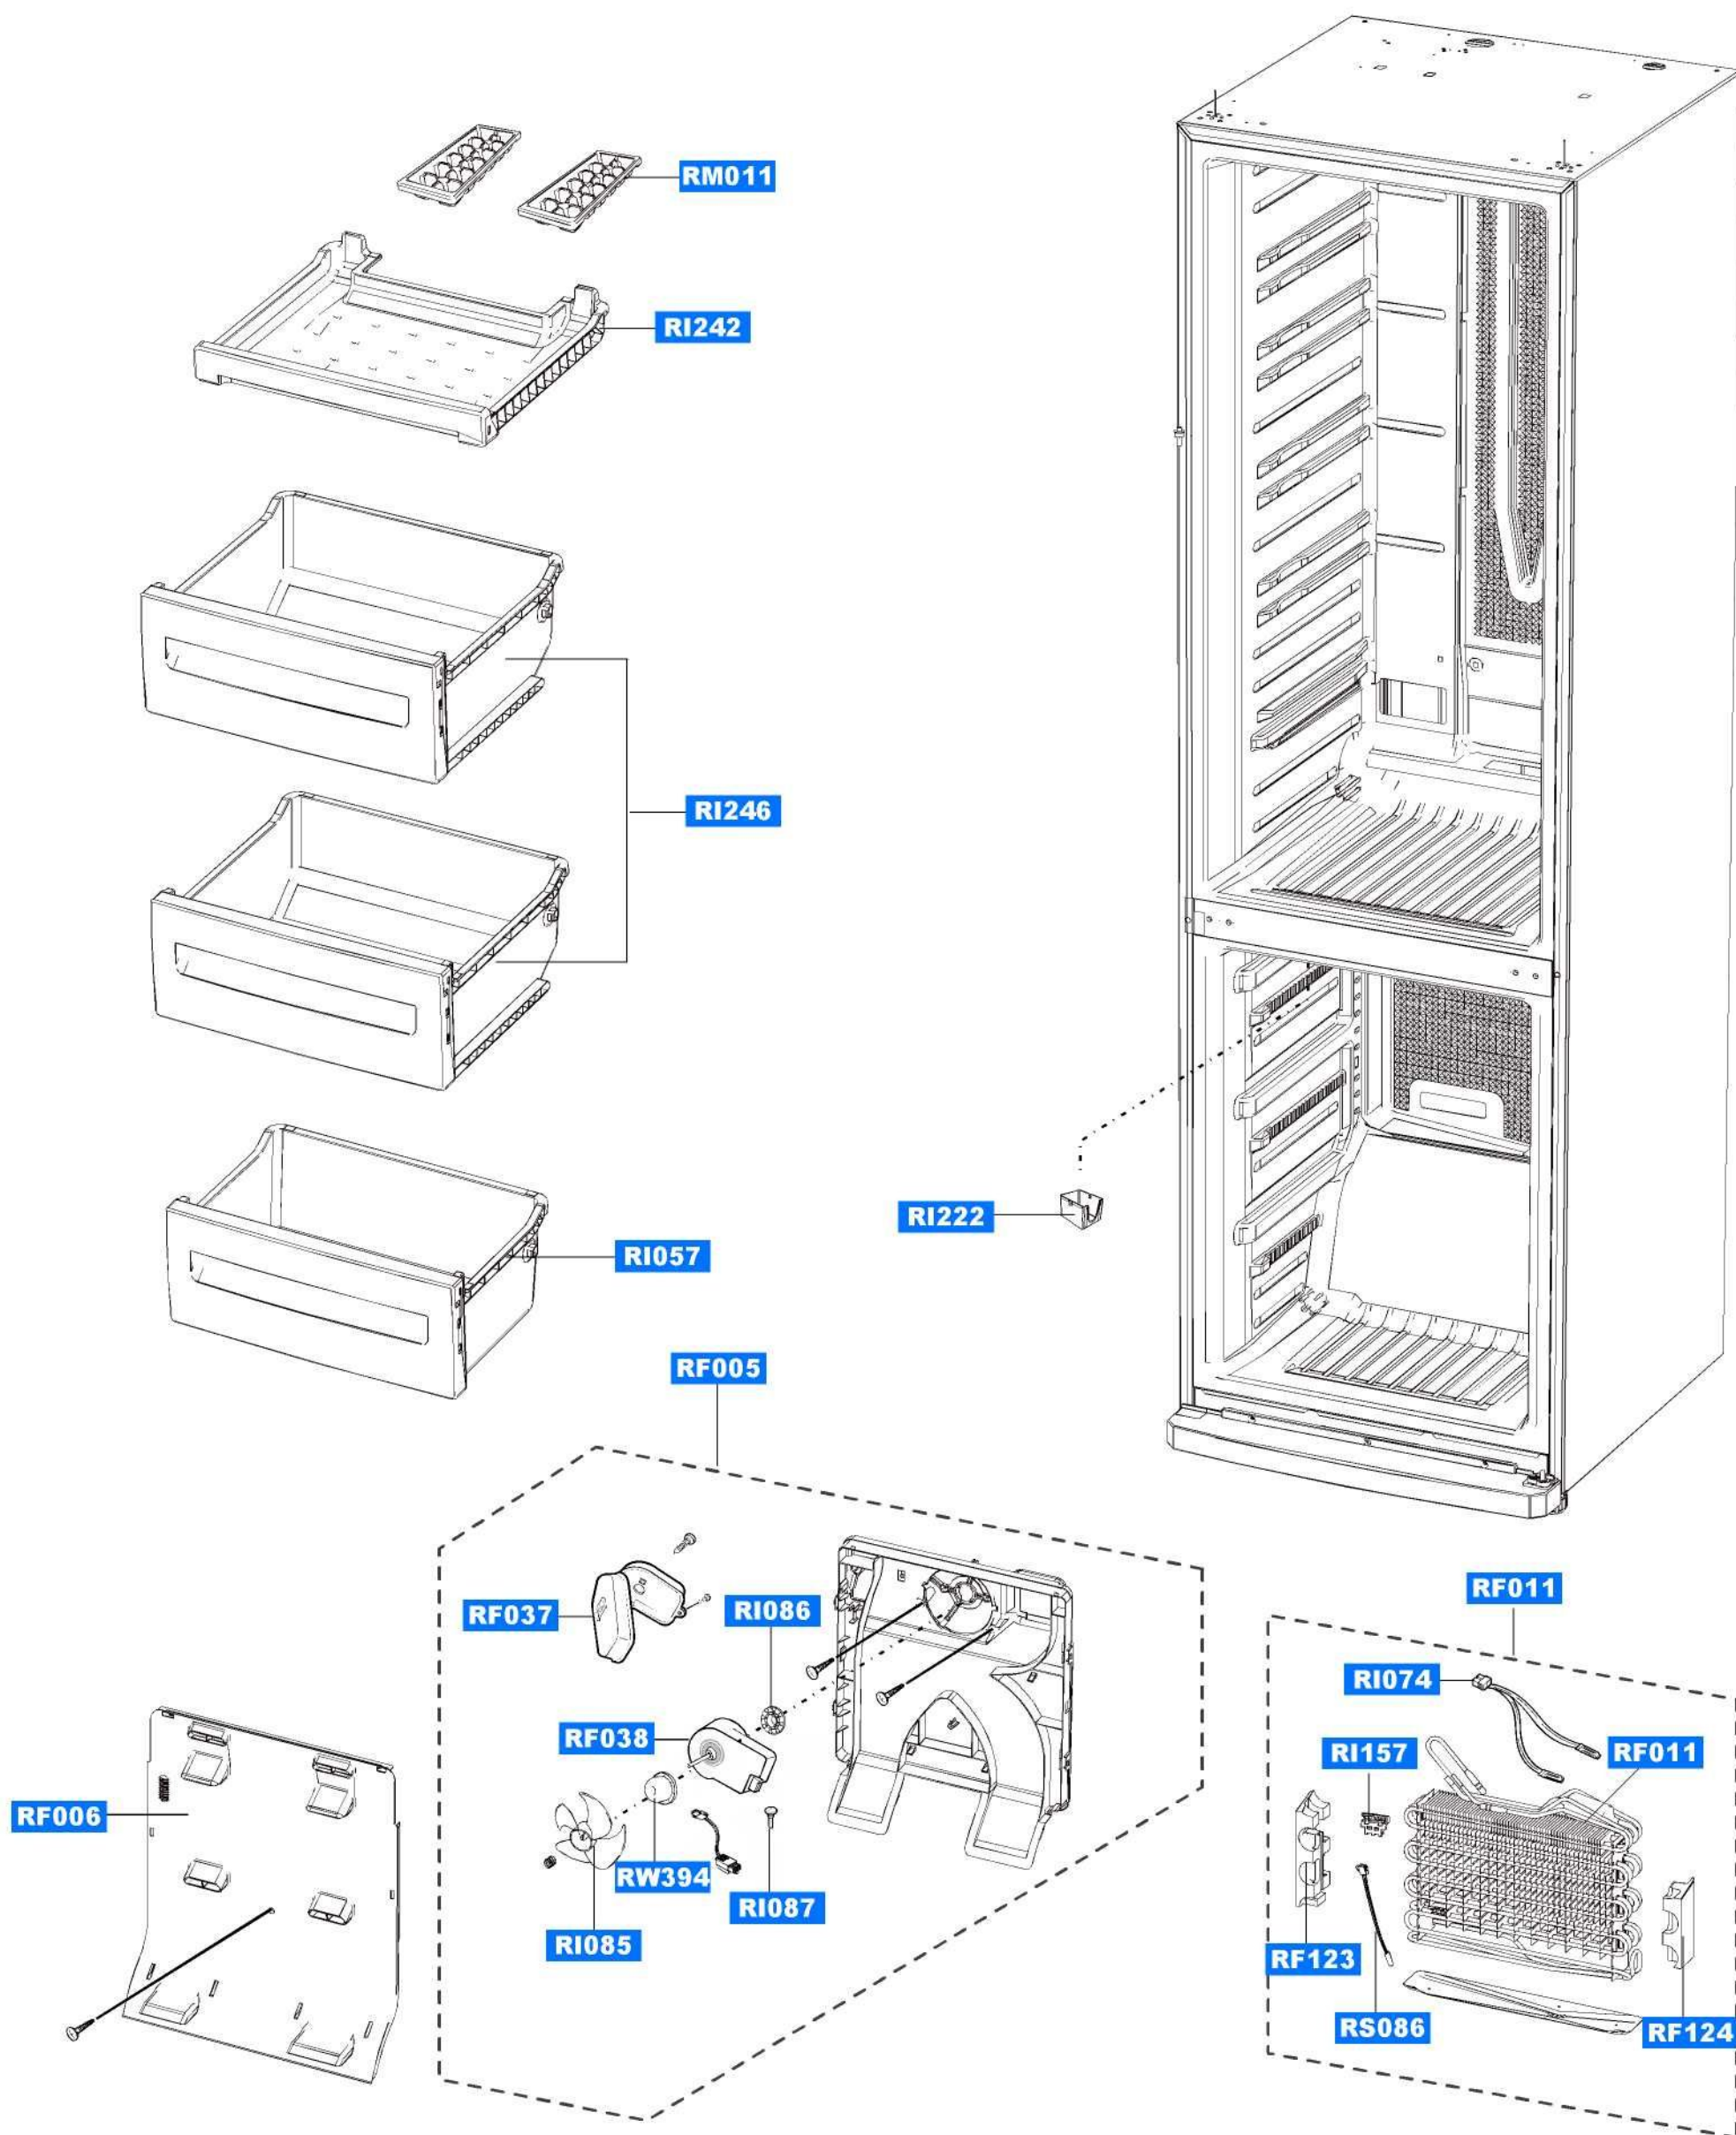

CORE-PJT Cabinet (RL38/41/44SB-SA)

CORE-PJT Freezer Room (RL38/41/44SB-SA)

CORE-PJT Refrigerator Room (RL38/41/44SB-SA)