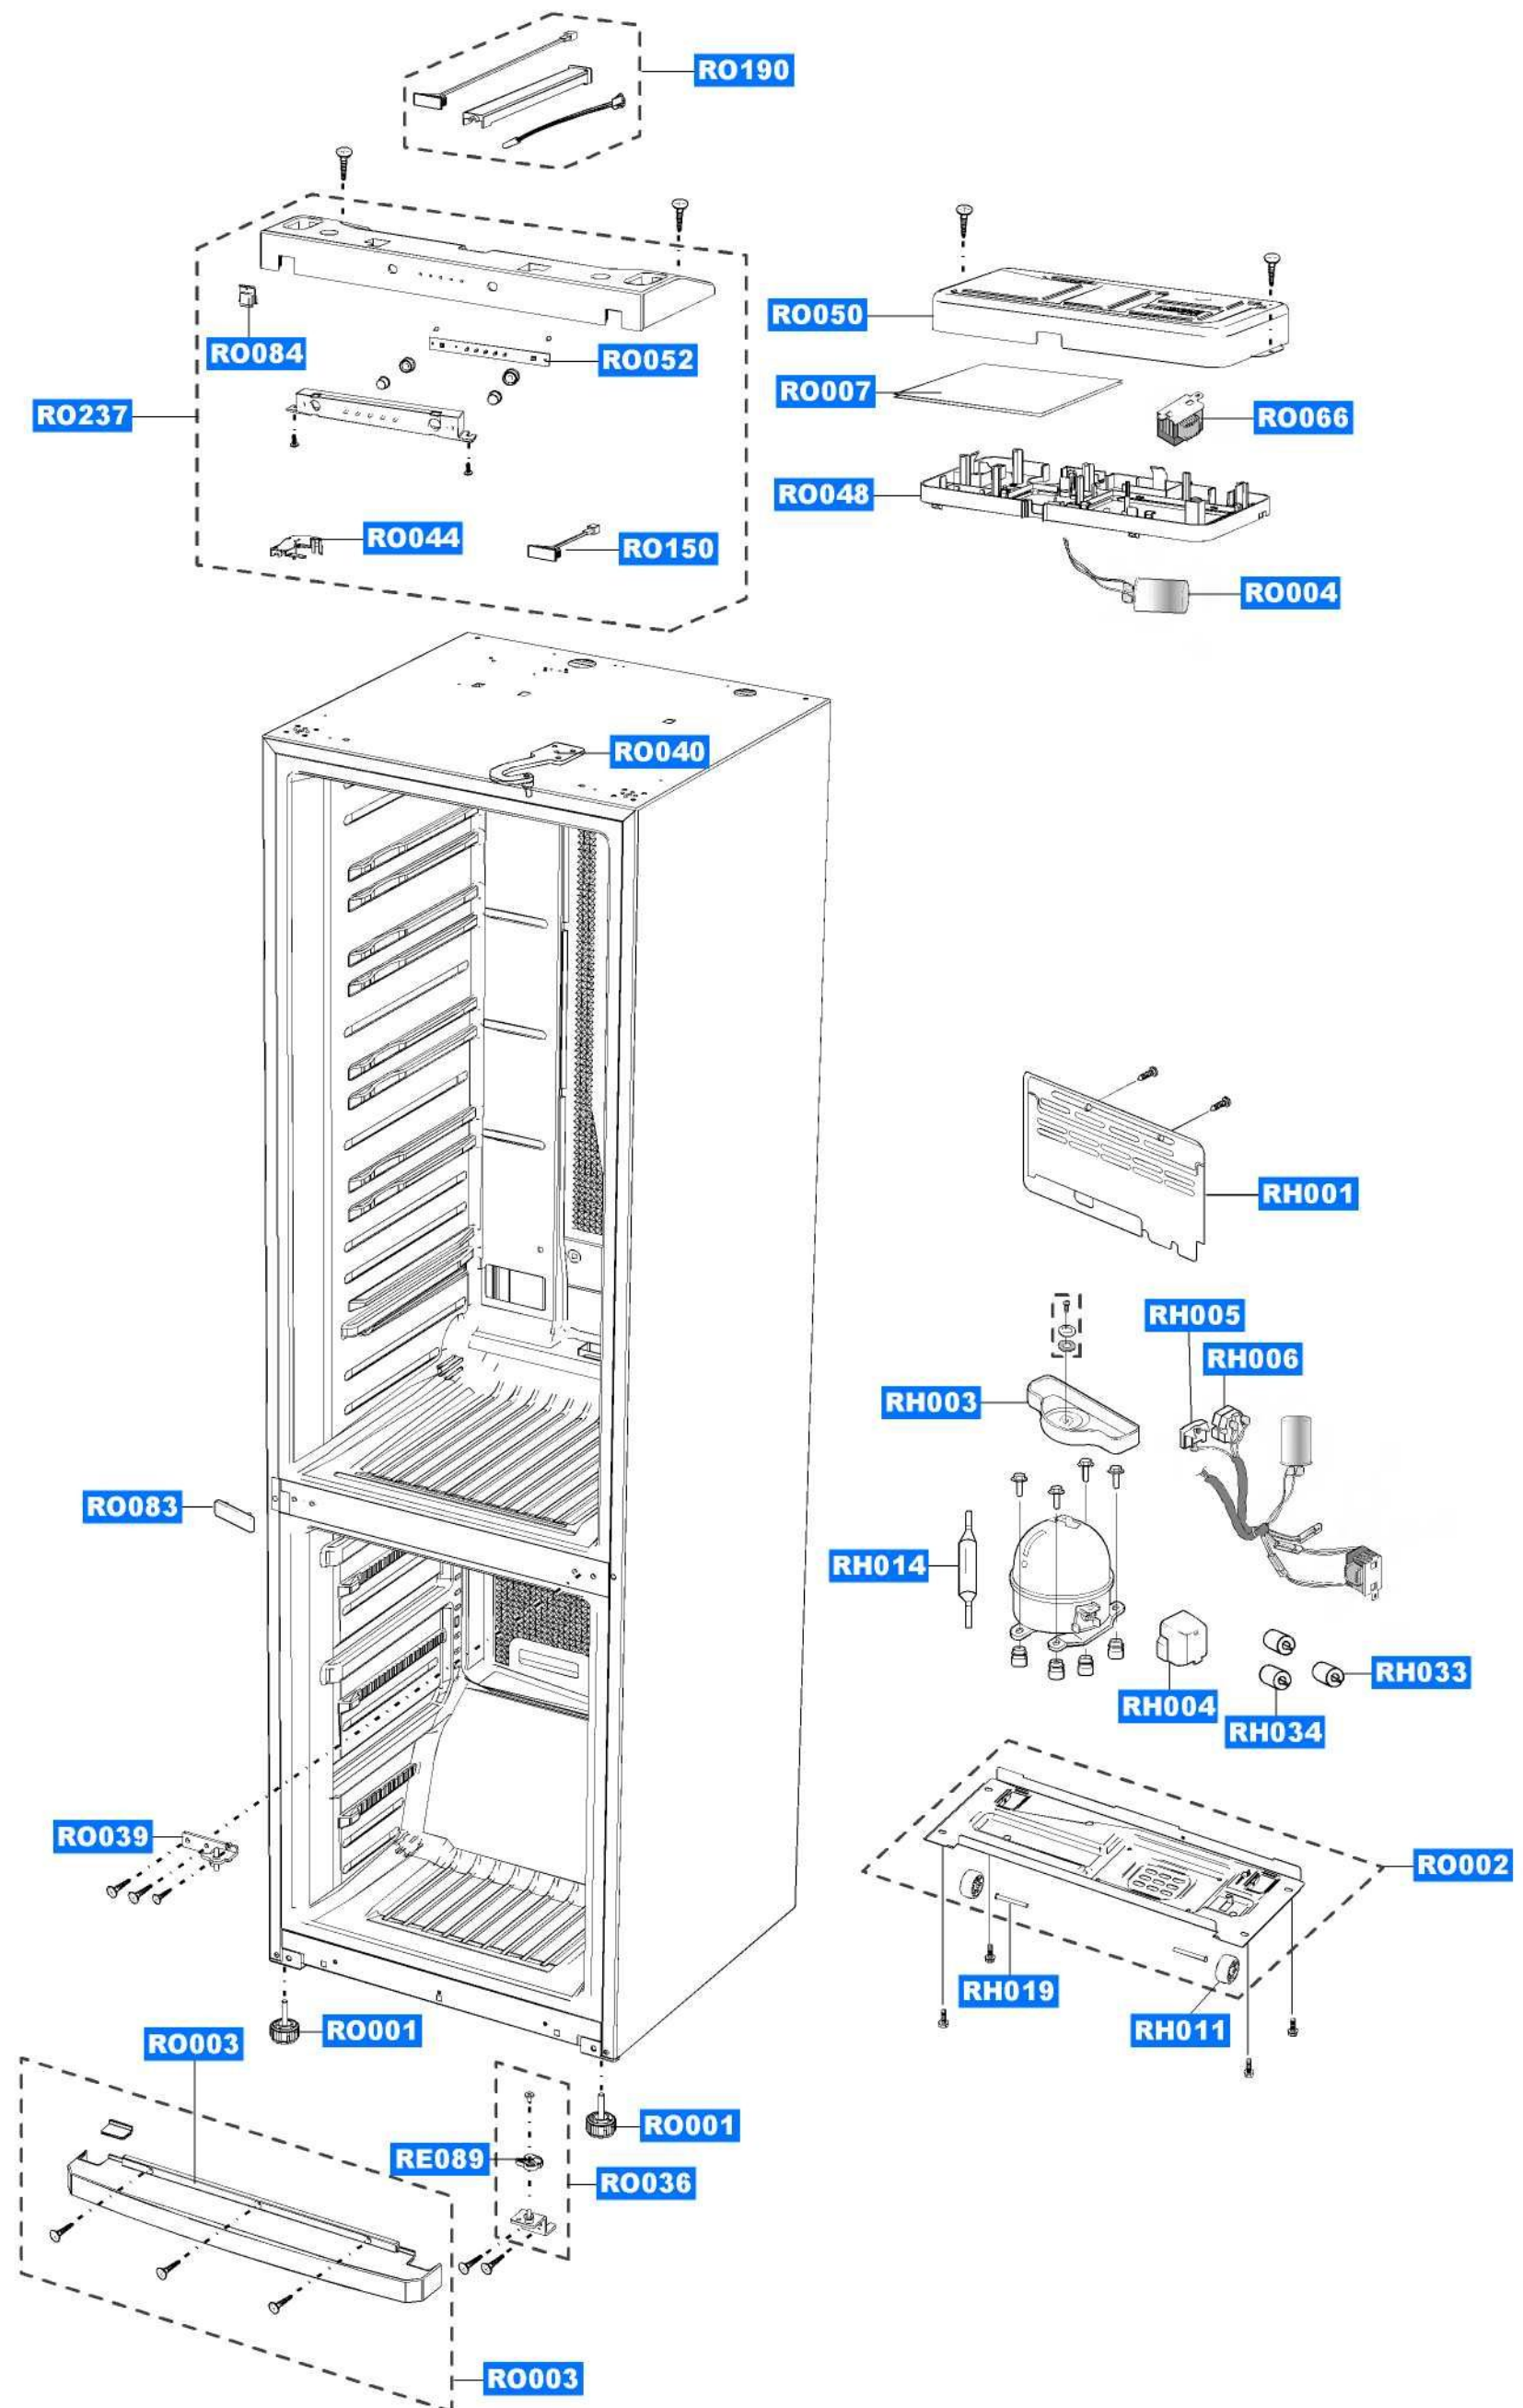

CORE-PJT Cabinet (RL38/41/44SB-SA)

CORE-PJT Freezer Room (RL38/41/44SB-SA)

CORE-PJT Refrigerator Room (RL38/41/44SB-SA)