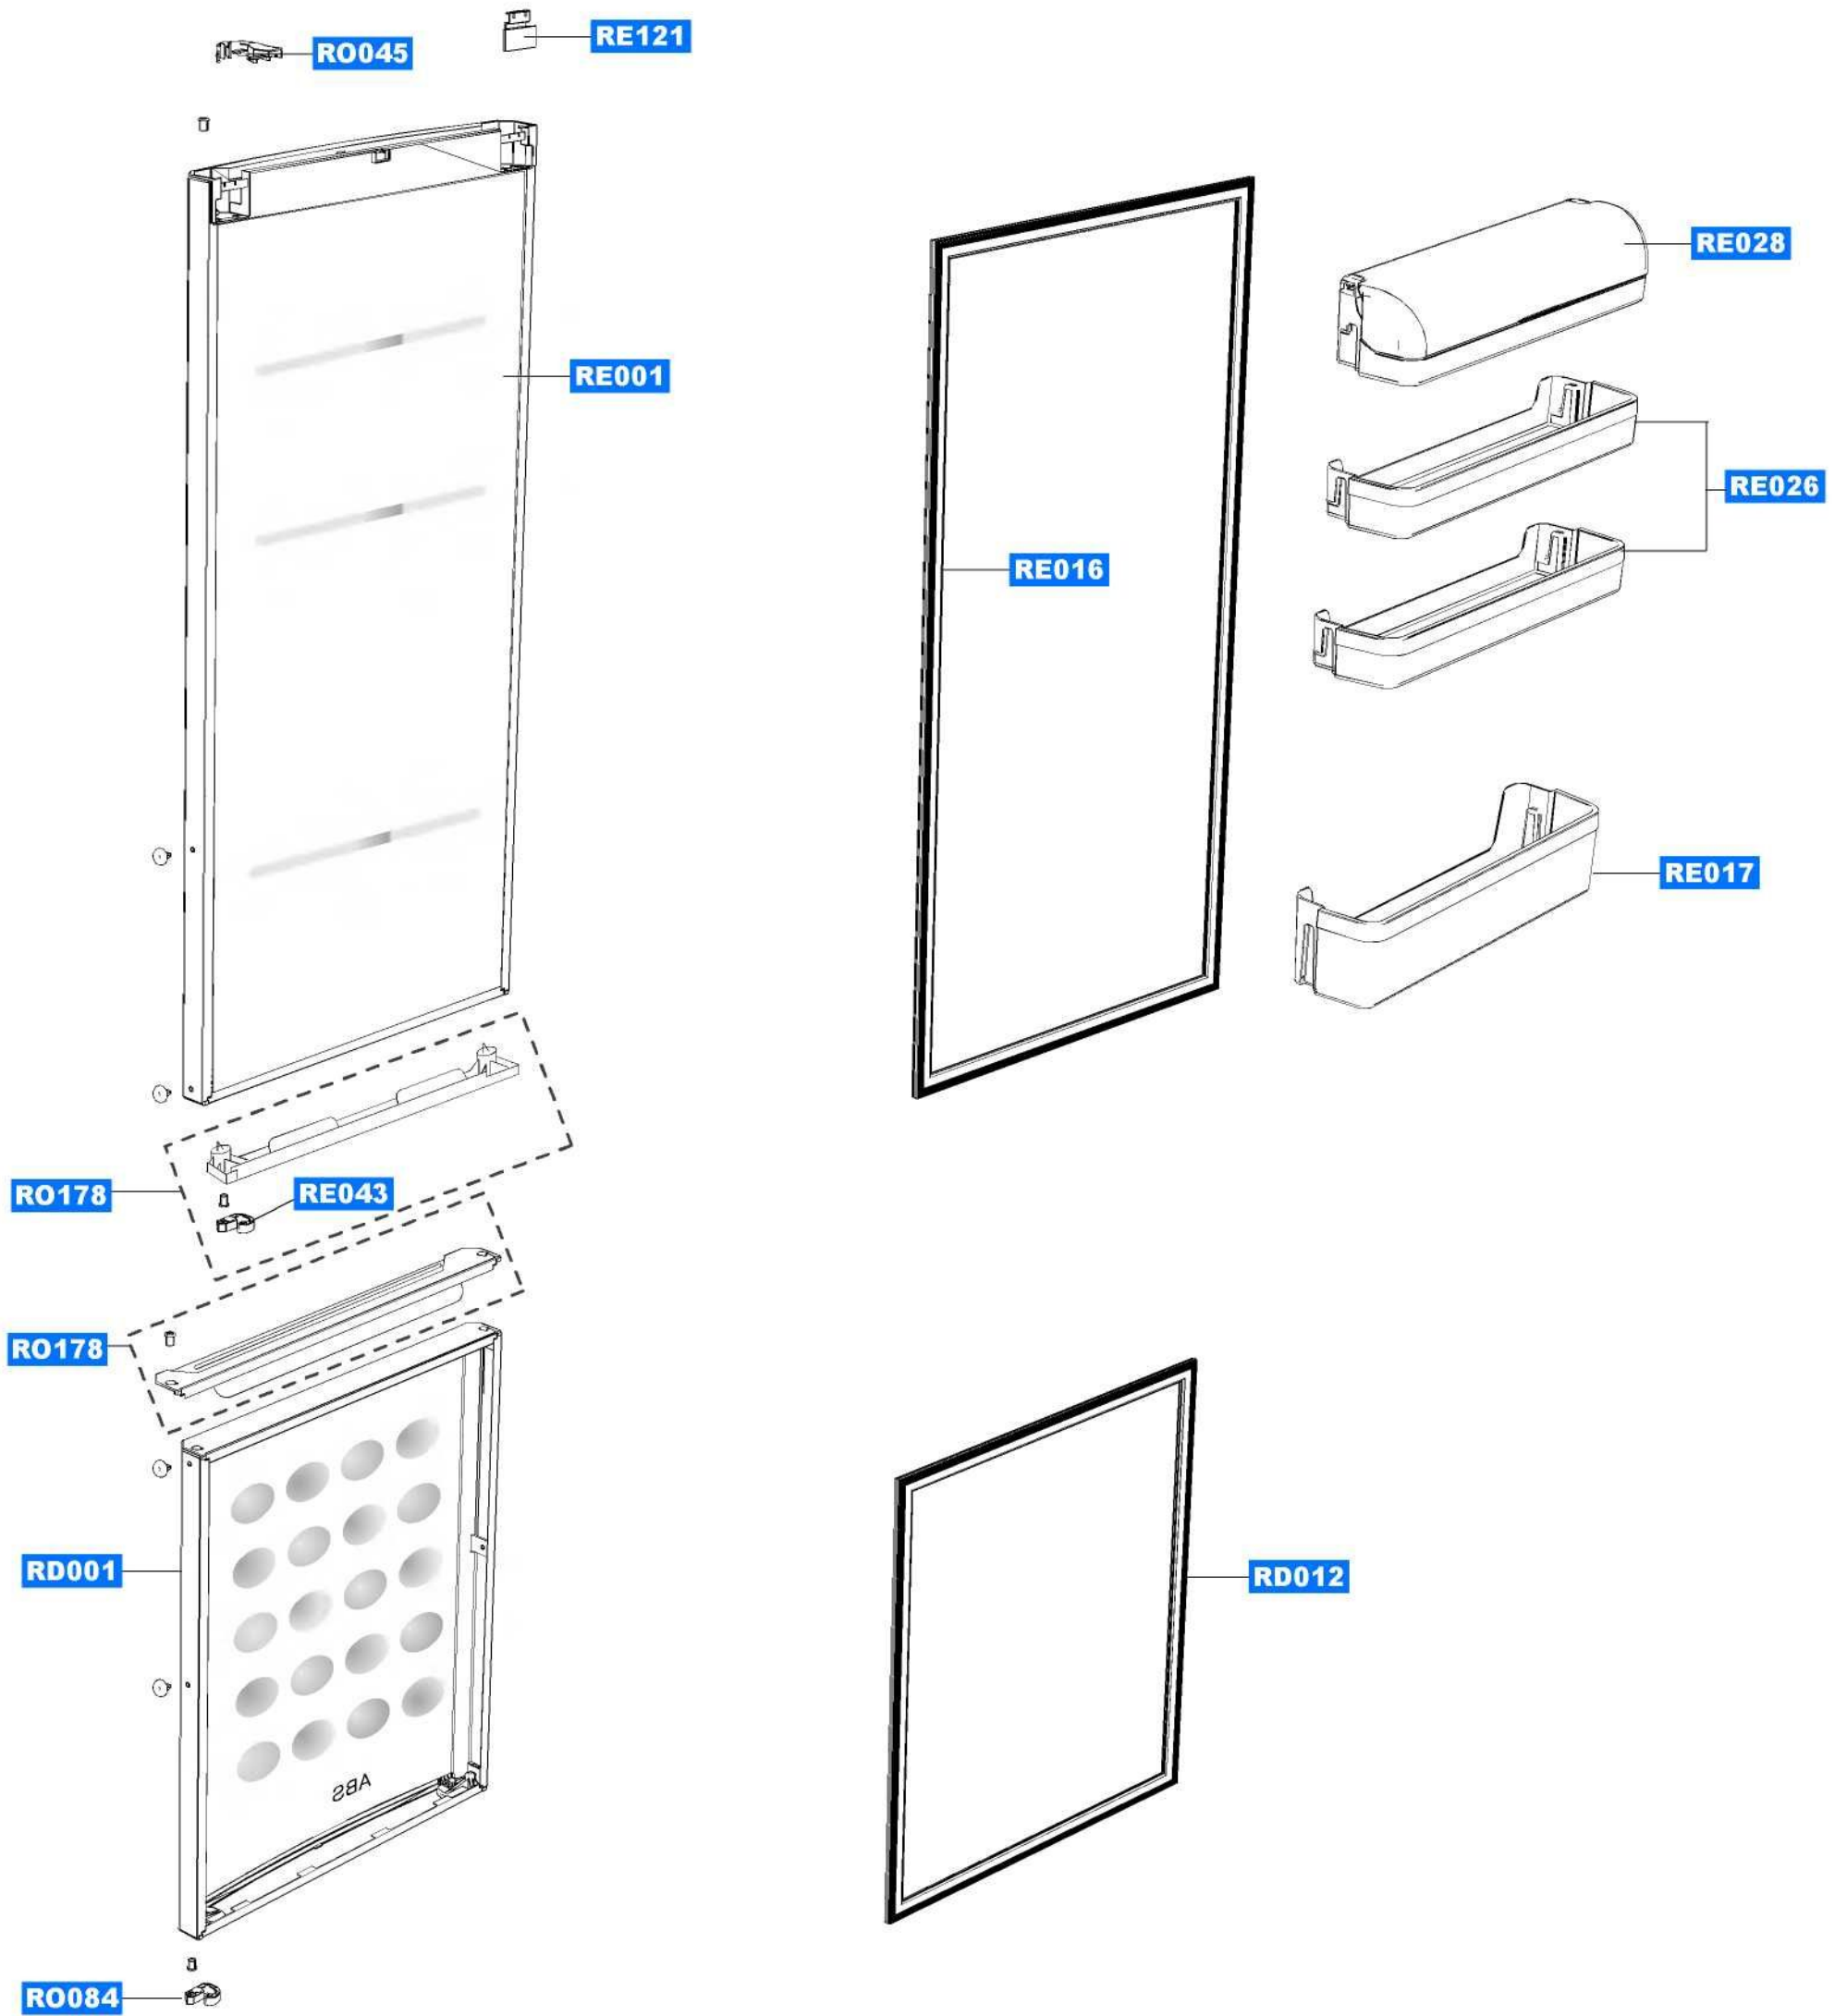

CORE-PJT Cabinet (RL38/41/44SB-SA)

CORE-PJT Freezer Room (RL38/41/44SB-SA)

CORE-PJT Refrigerator Room (RL38/41/44SB-SA)